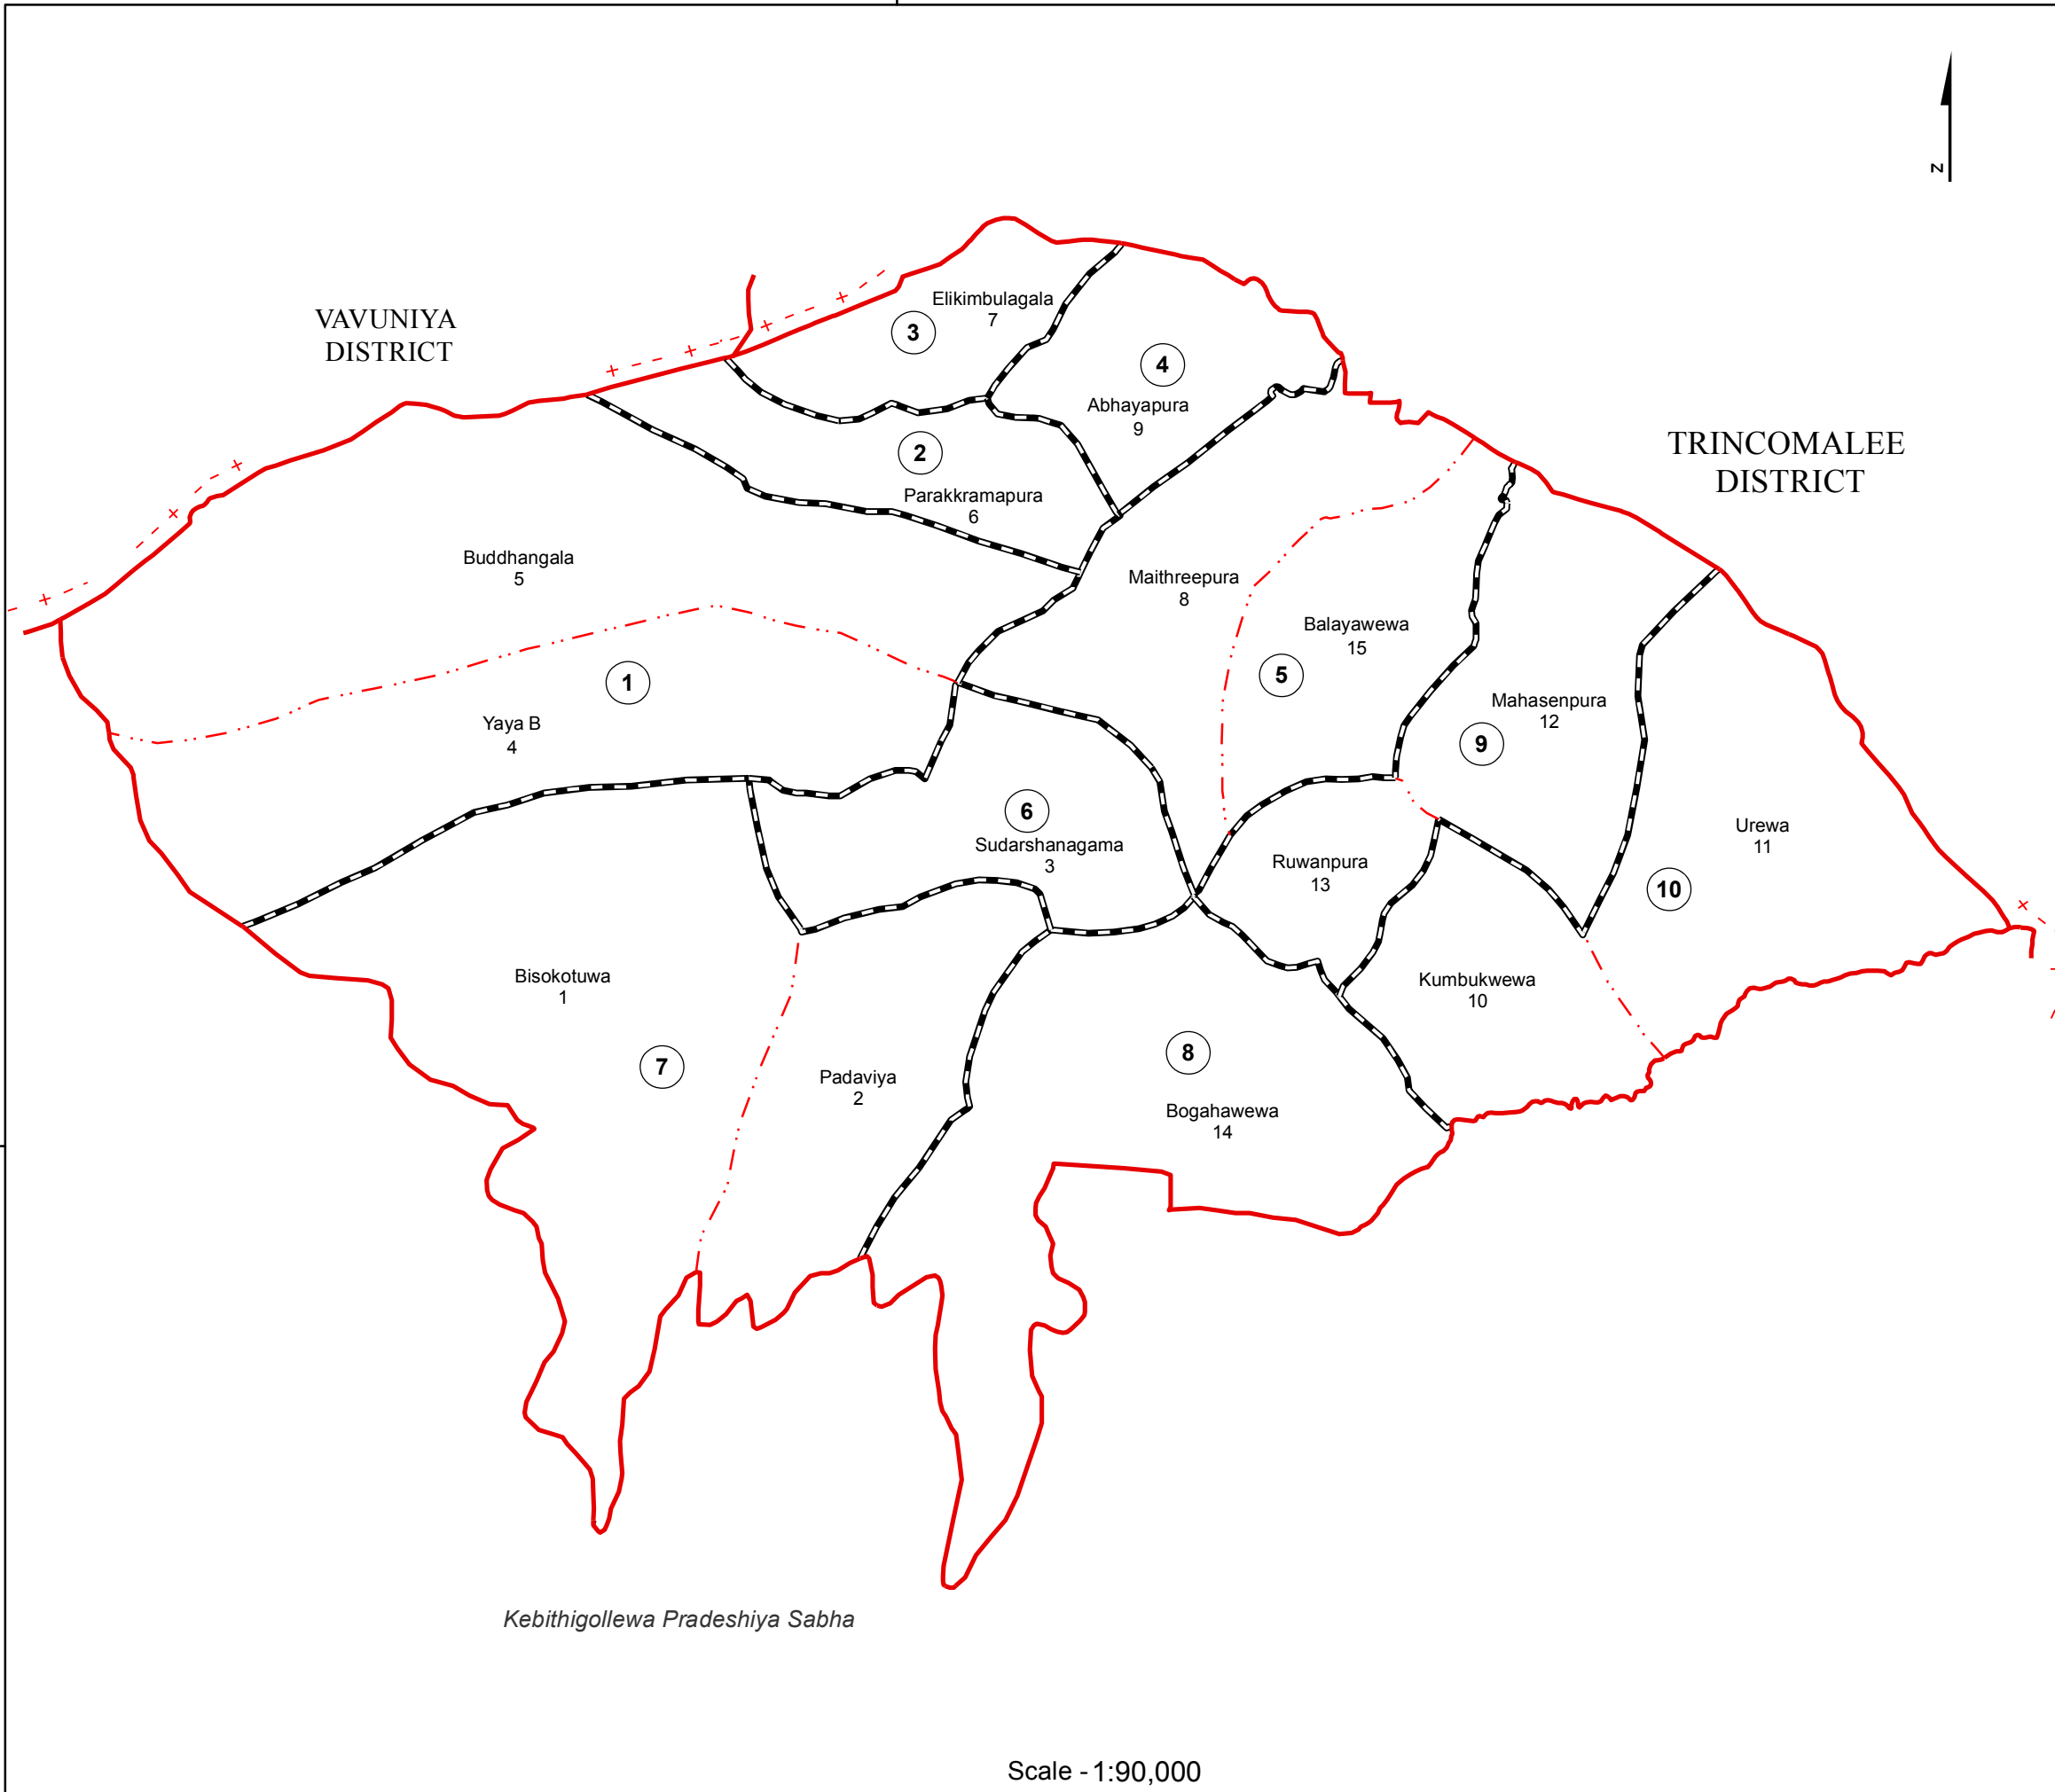

Ward Map of Padaviya Pradeshiya Sabha - Anuradhapura District

Ref. No : NDC / 20 / 05

Padaviya Pradeshiya Sabha

Padaviya Pradeshiya Sabha

Ward No	Ward Name
1	Buddhangala
2	Parakkramapura
3	Elikimbulagala
4	Abhayapura
5	Maithreepura
6	Sudarshanagama
7	Padaviya
8	Bogahawewa
9	Mahasenpura
10	Kumbukwewa

Legend

- + - - - + Province Boundary
- . + . . + District Boundary
- . . . - DS Boundary
- . . . - GN Boundary
- - - - - Polling Division Boundary
- — — — — PS Boundary
- — — — — MC / UC Boundary
- — — — — Ward Boundary
- ▨ Multi Member Ward

Prepared by Survey Department of Sri Lanka

Data Source:

National Delimitation Committee for Local Authorities - 2013 / 2016
Ministry of Local Government and Provincial Councils

Scale - 1:90,000

200000

400000