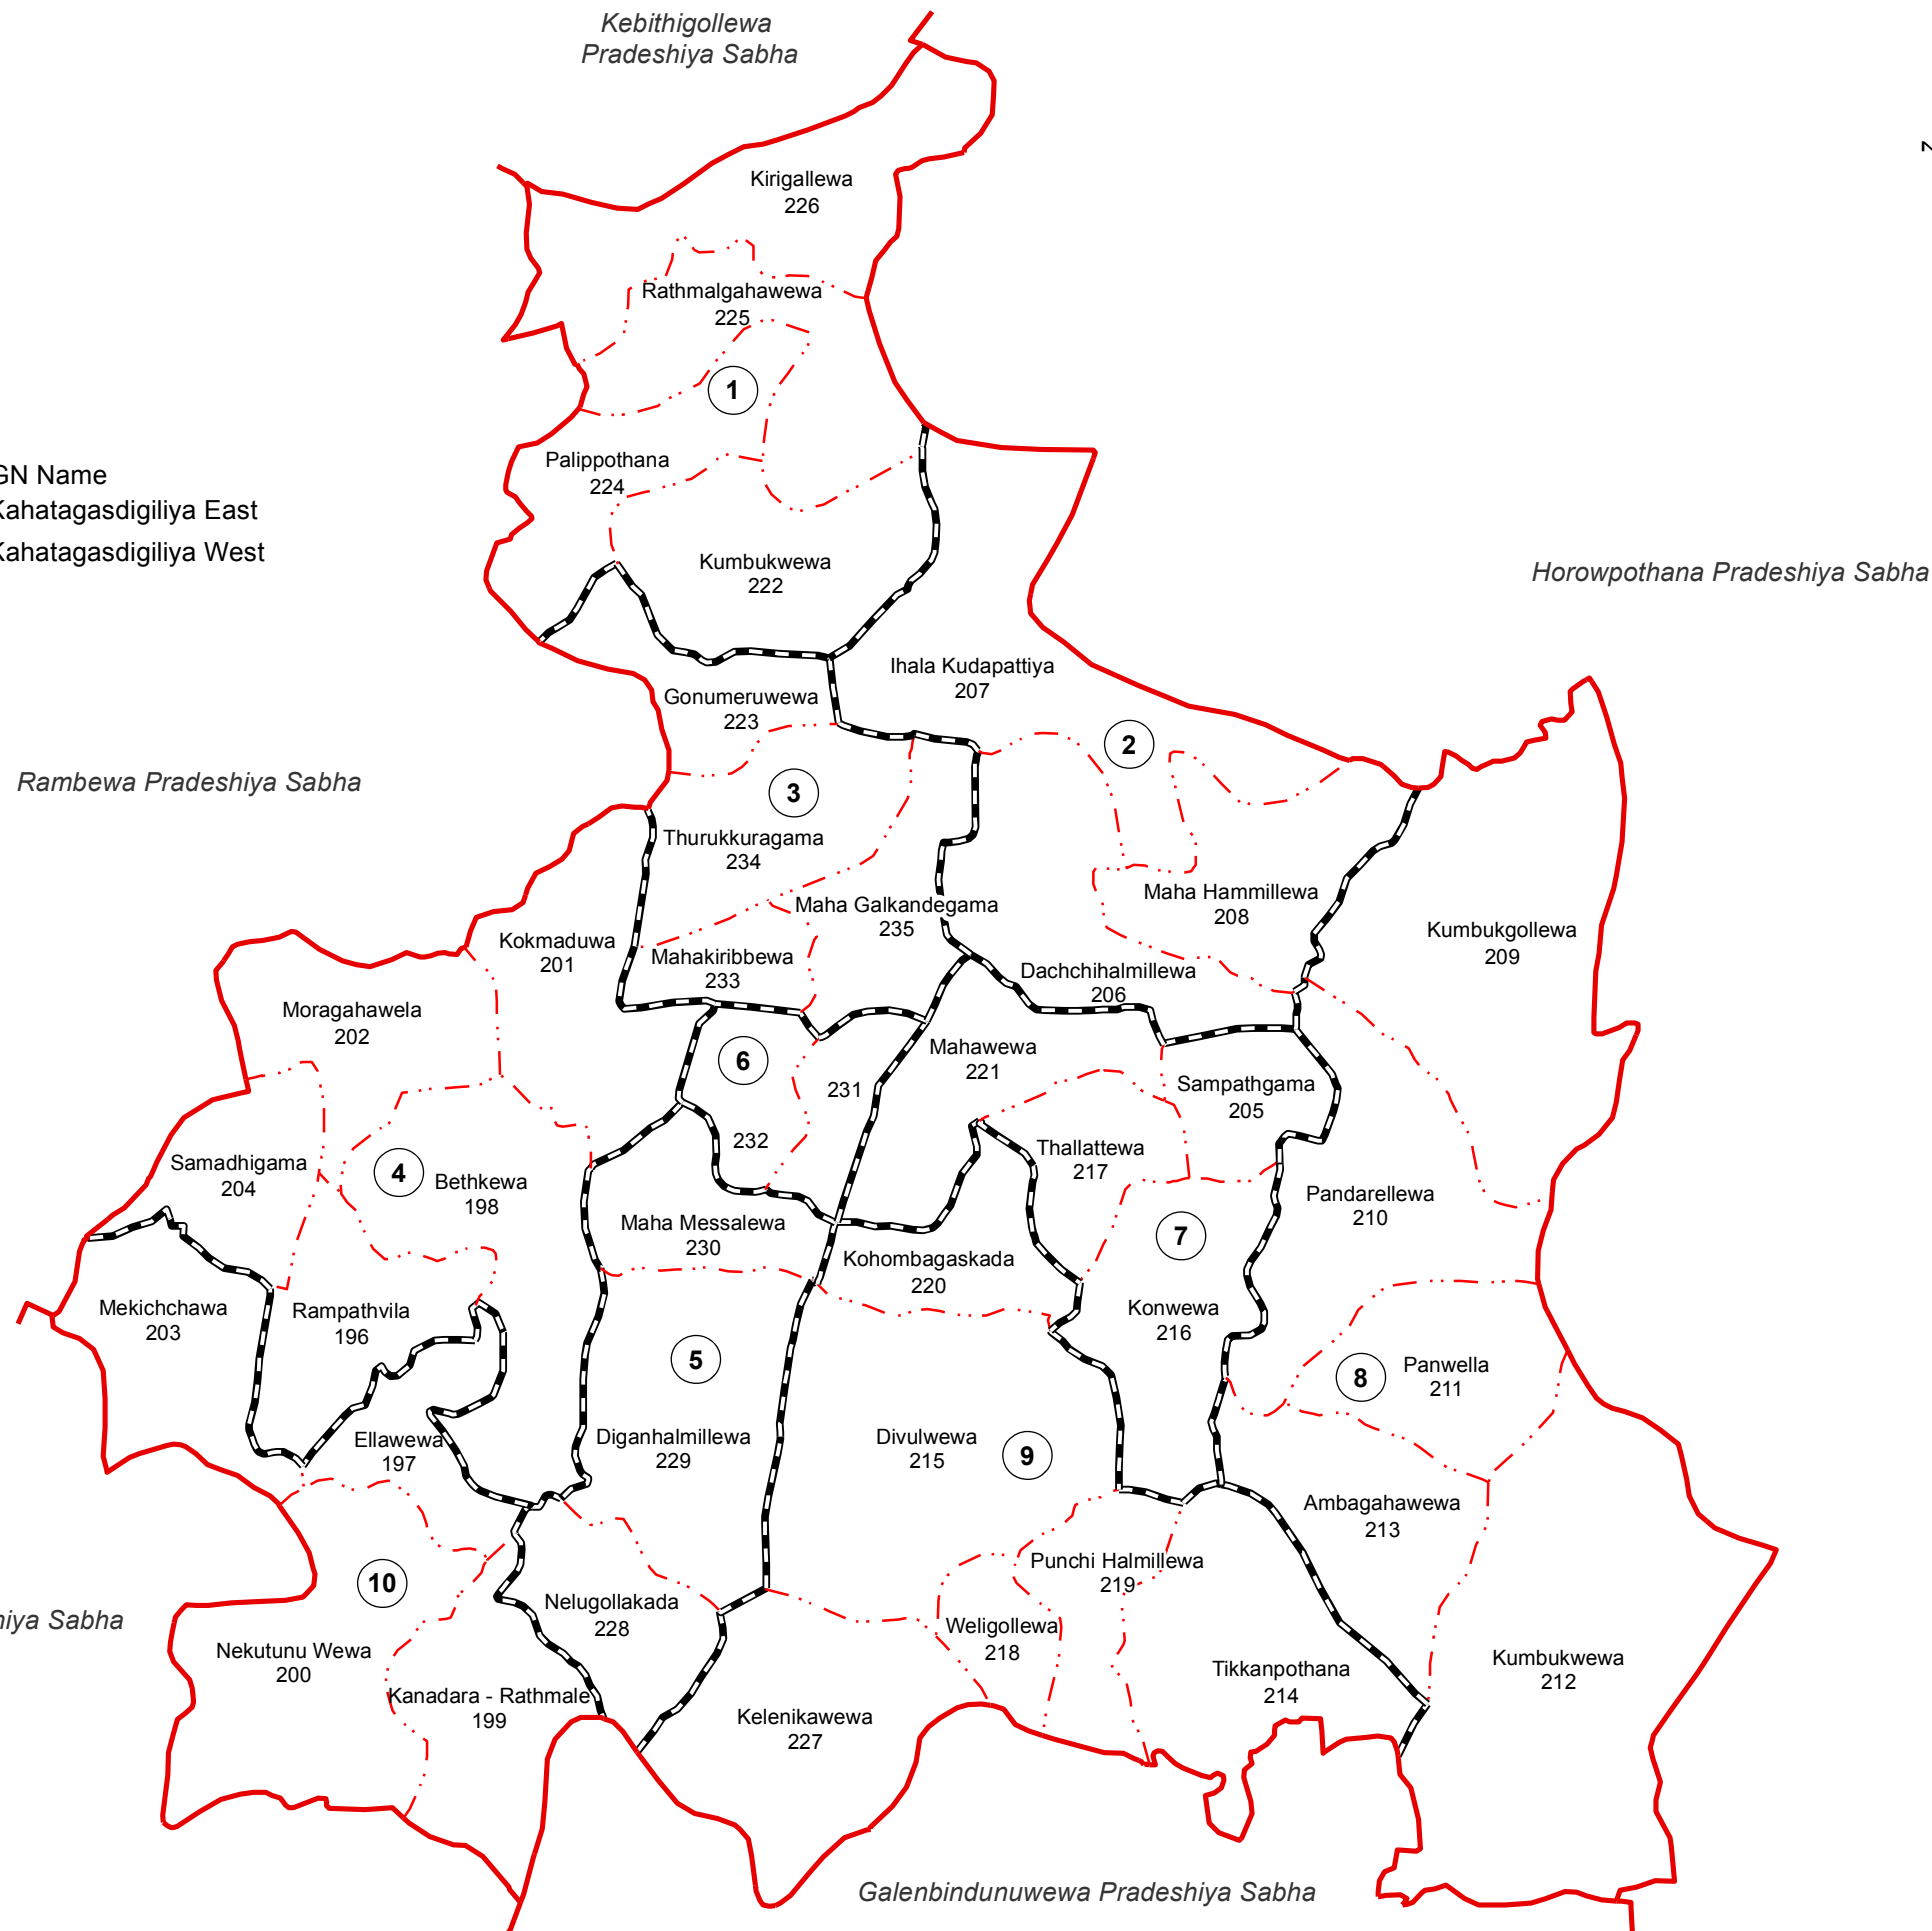

Ward Map of Kahatagasdigiliya Pradeshiya Sabha - Anuradhapura District

Ref. No : NDC / 20 / 06

Kahatagasdigiliya Pradeshiya Sabha

GN No - GN Name
 231 - Kahatagasdigiliya East
 232 - Kahatagasdigiliya West

Kahatagasdigiliya Pradeshiya Sabha

Ward No	Ward Name
1	Rathmalgahawewa
2	Dachchihalmillewa
3	Mahakiribbewa
4	Rampathvila
5	Diganhalmillewa
6	Kahatagasdigiliya
7	Mahawewa
8	Pandarellewa
9	Divulwewa
10	Nekutunuwewa

Legend

- Province Boundary
- District Boundary
- DS Boundary
- GN Boundary
- Polling Division Boundary
- PS Boundary
- MC / UC Boundary
- Ward Boundary
- Multi Member Ward

Prepared by Survey Department of Sri Lanka

Data Source:

National Delimitation Committee for Local Authorities - 2013 / 2016
 Ministry of Local Government and Provincial Councils

Scale - 1:110,000

180000

200000

360000