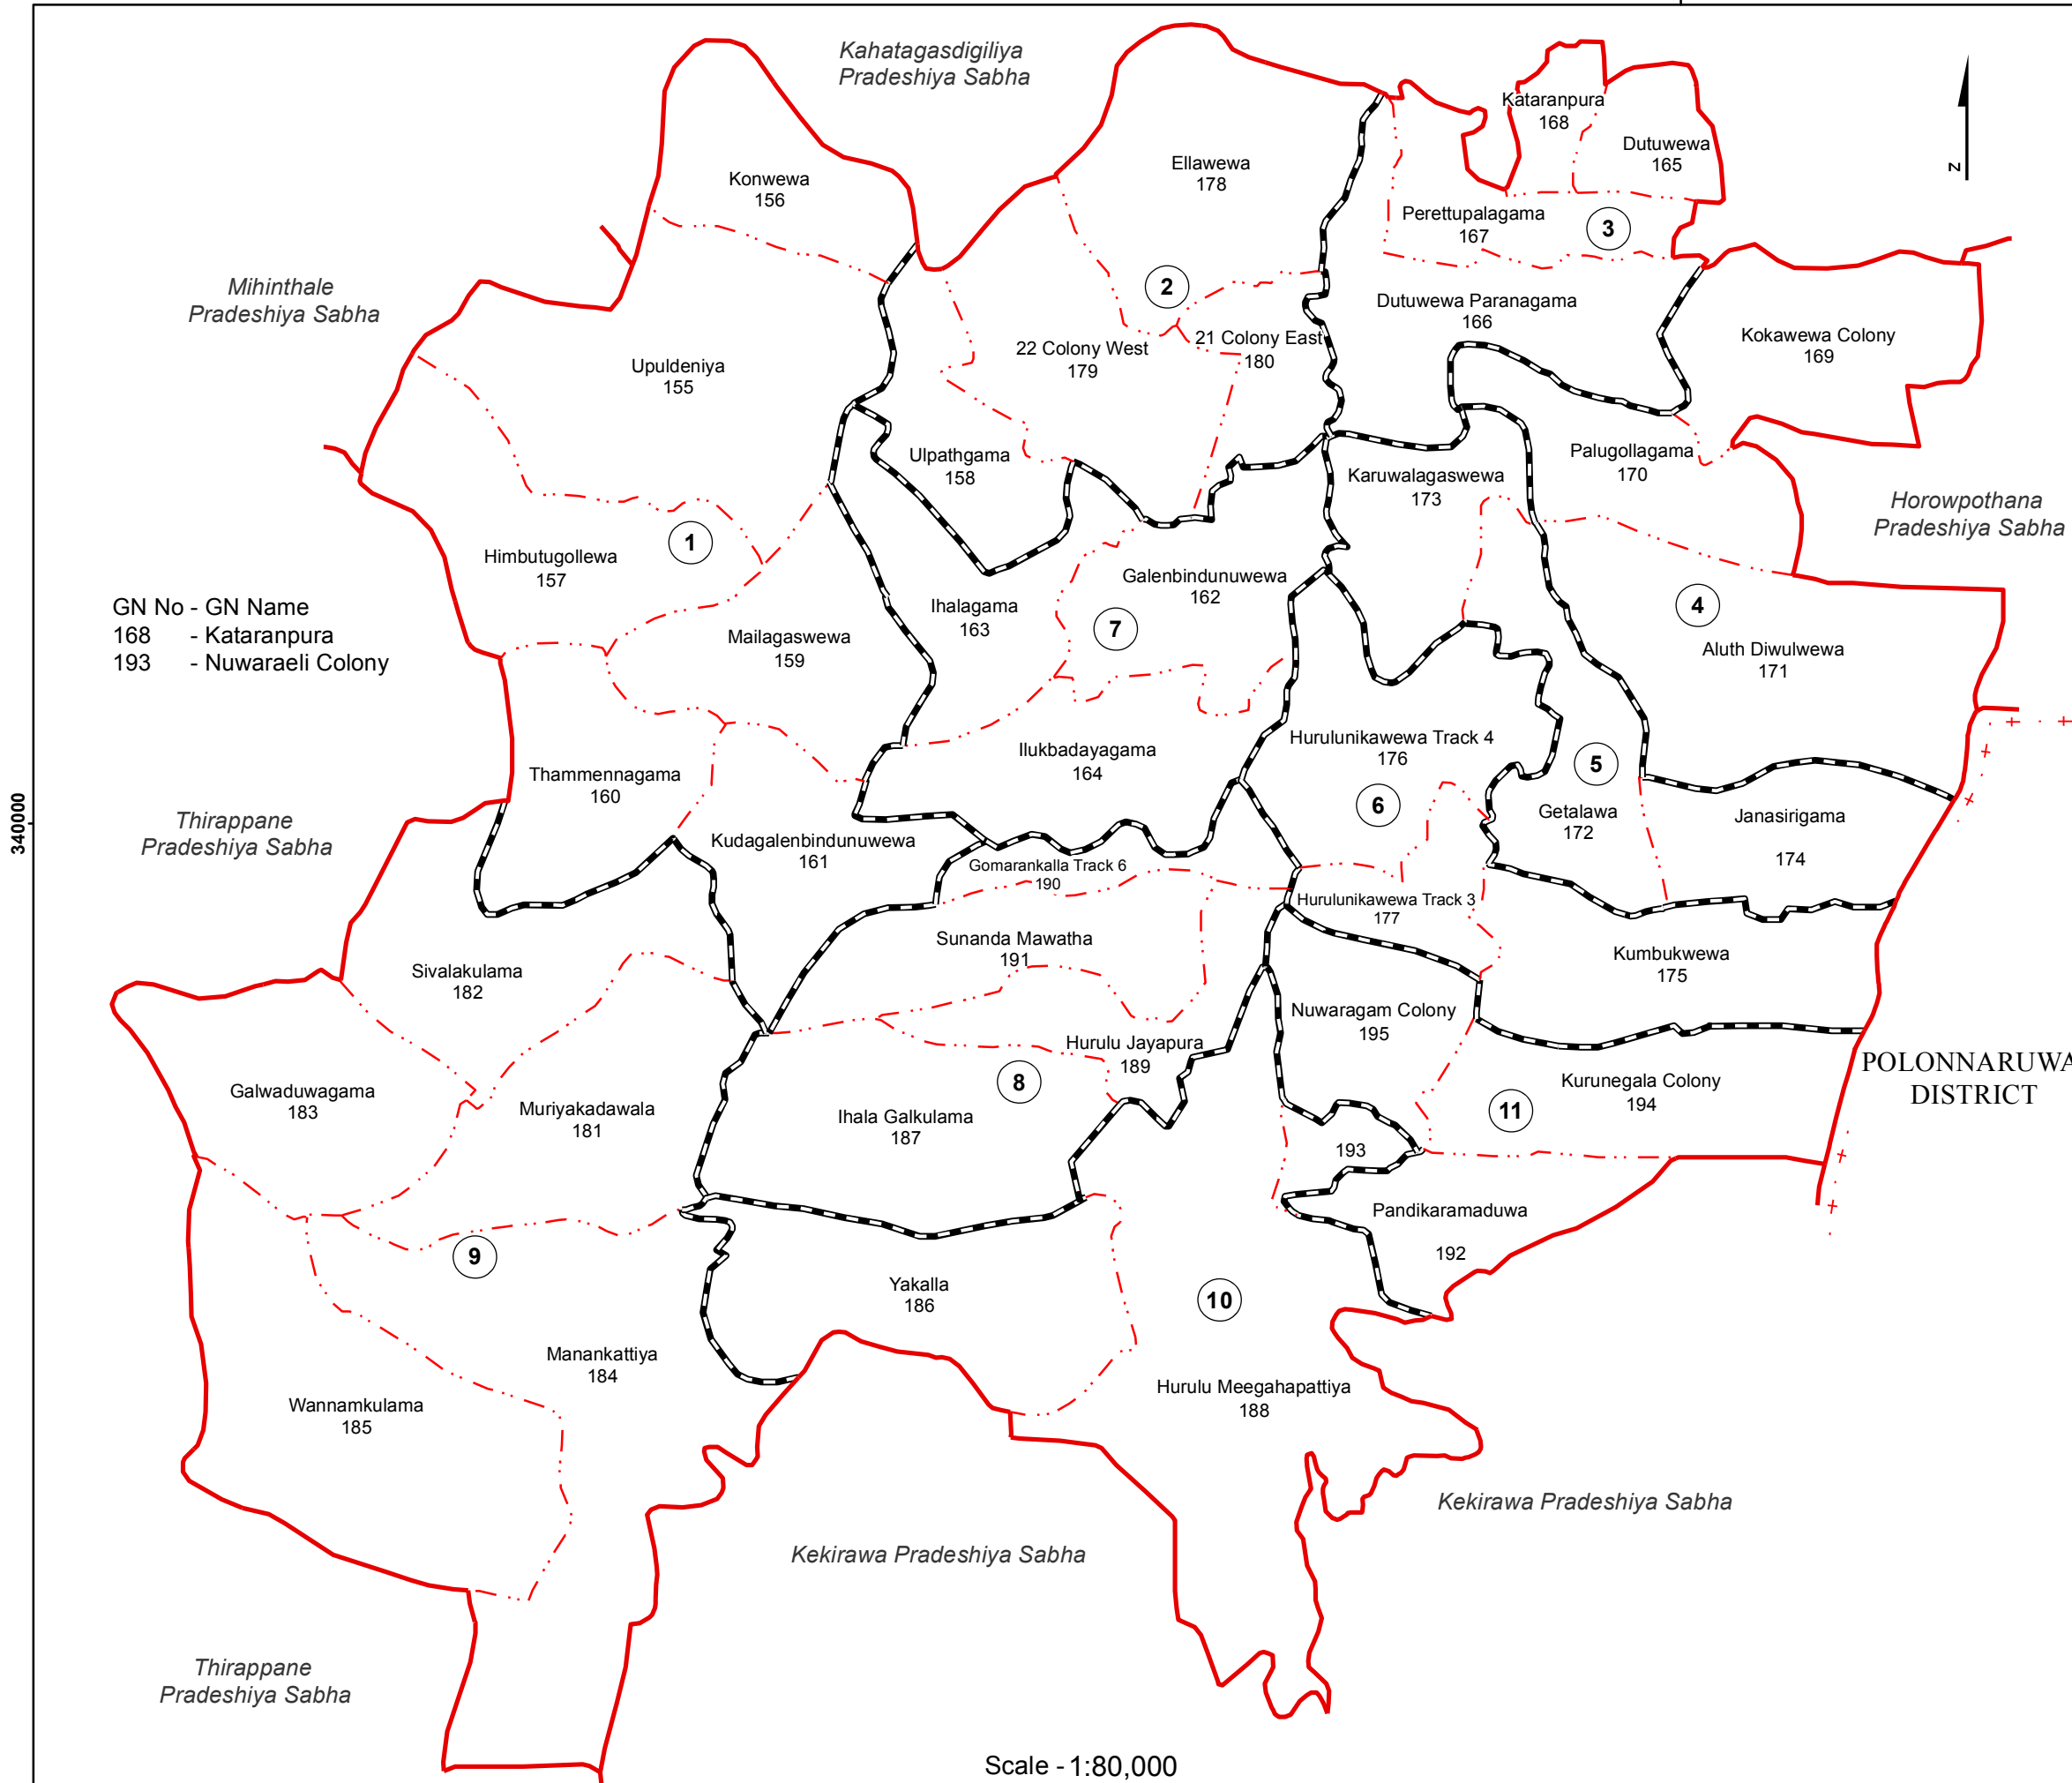

Ward Map of Galenbindunuwewa Pradeshiya Sabha - Anuradhapura District

Ref. No : NDC / 20 / 08

Galenbindunuwewa Pradeshiya Sabha

Galenbindunuwewa Pradeshiya Sabha

Ward No	Ward Name
1	Upuldeniya
2	Ellawewa
3	Dutuwewa
4	Kokawewa
5	Getalawa
6	Kumbukwewa
7	Galenbindunuwewa
8	Hurulu Jayapura
9	Sivalakulama
10	Yakalla
11	Kurunegala Colony

Legend

- + - - - + Province Boundary
- . + . + . District Boundary
- . . - . DS Boundary
- - - - - GN Boundary
- - - - - Polling Division Boundary
- — — — — PS Boundary
- — — — — MC / UC Boundary
- — — — — Ward Boundary
- ▨▨▨▨ Multi Member Ward

Prepared by Survey Department of Sri Lanka

Data Source:
National Delimitation Committee for Local Authorities - 2013 /2016
Ministry of Local Government and Provincial Councils

GN No - GN Name
168 - Kataranpura
193 - Nuwaraeli Colony

Scale - 1:80,000

200000