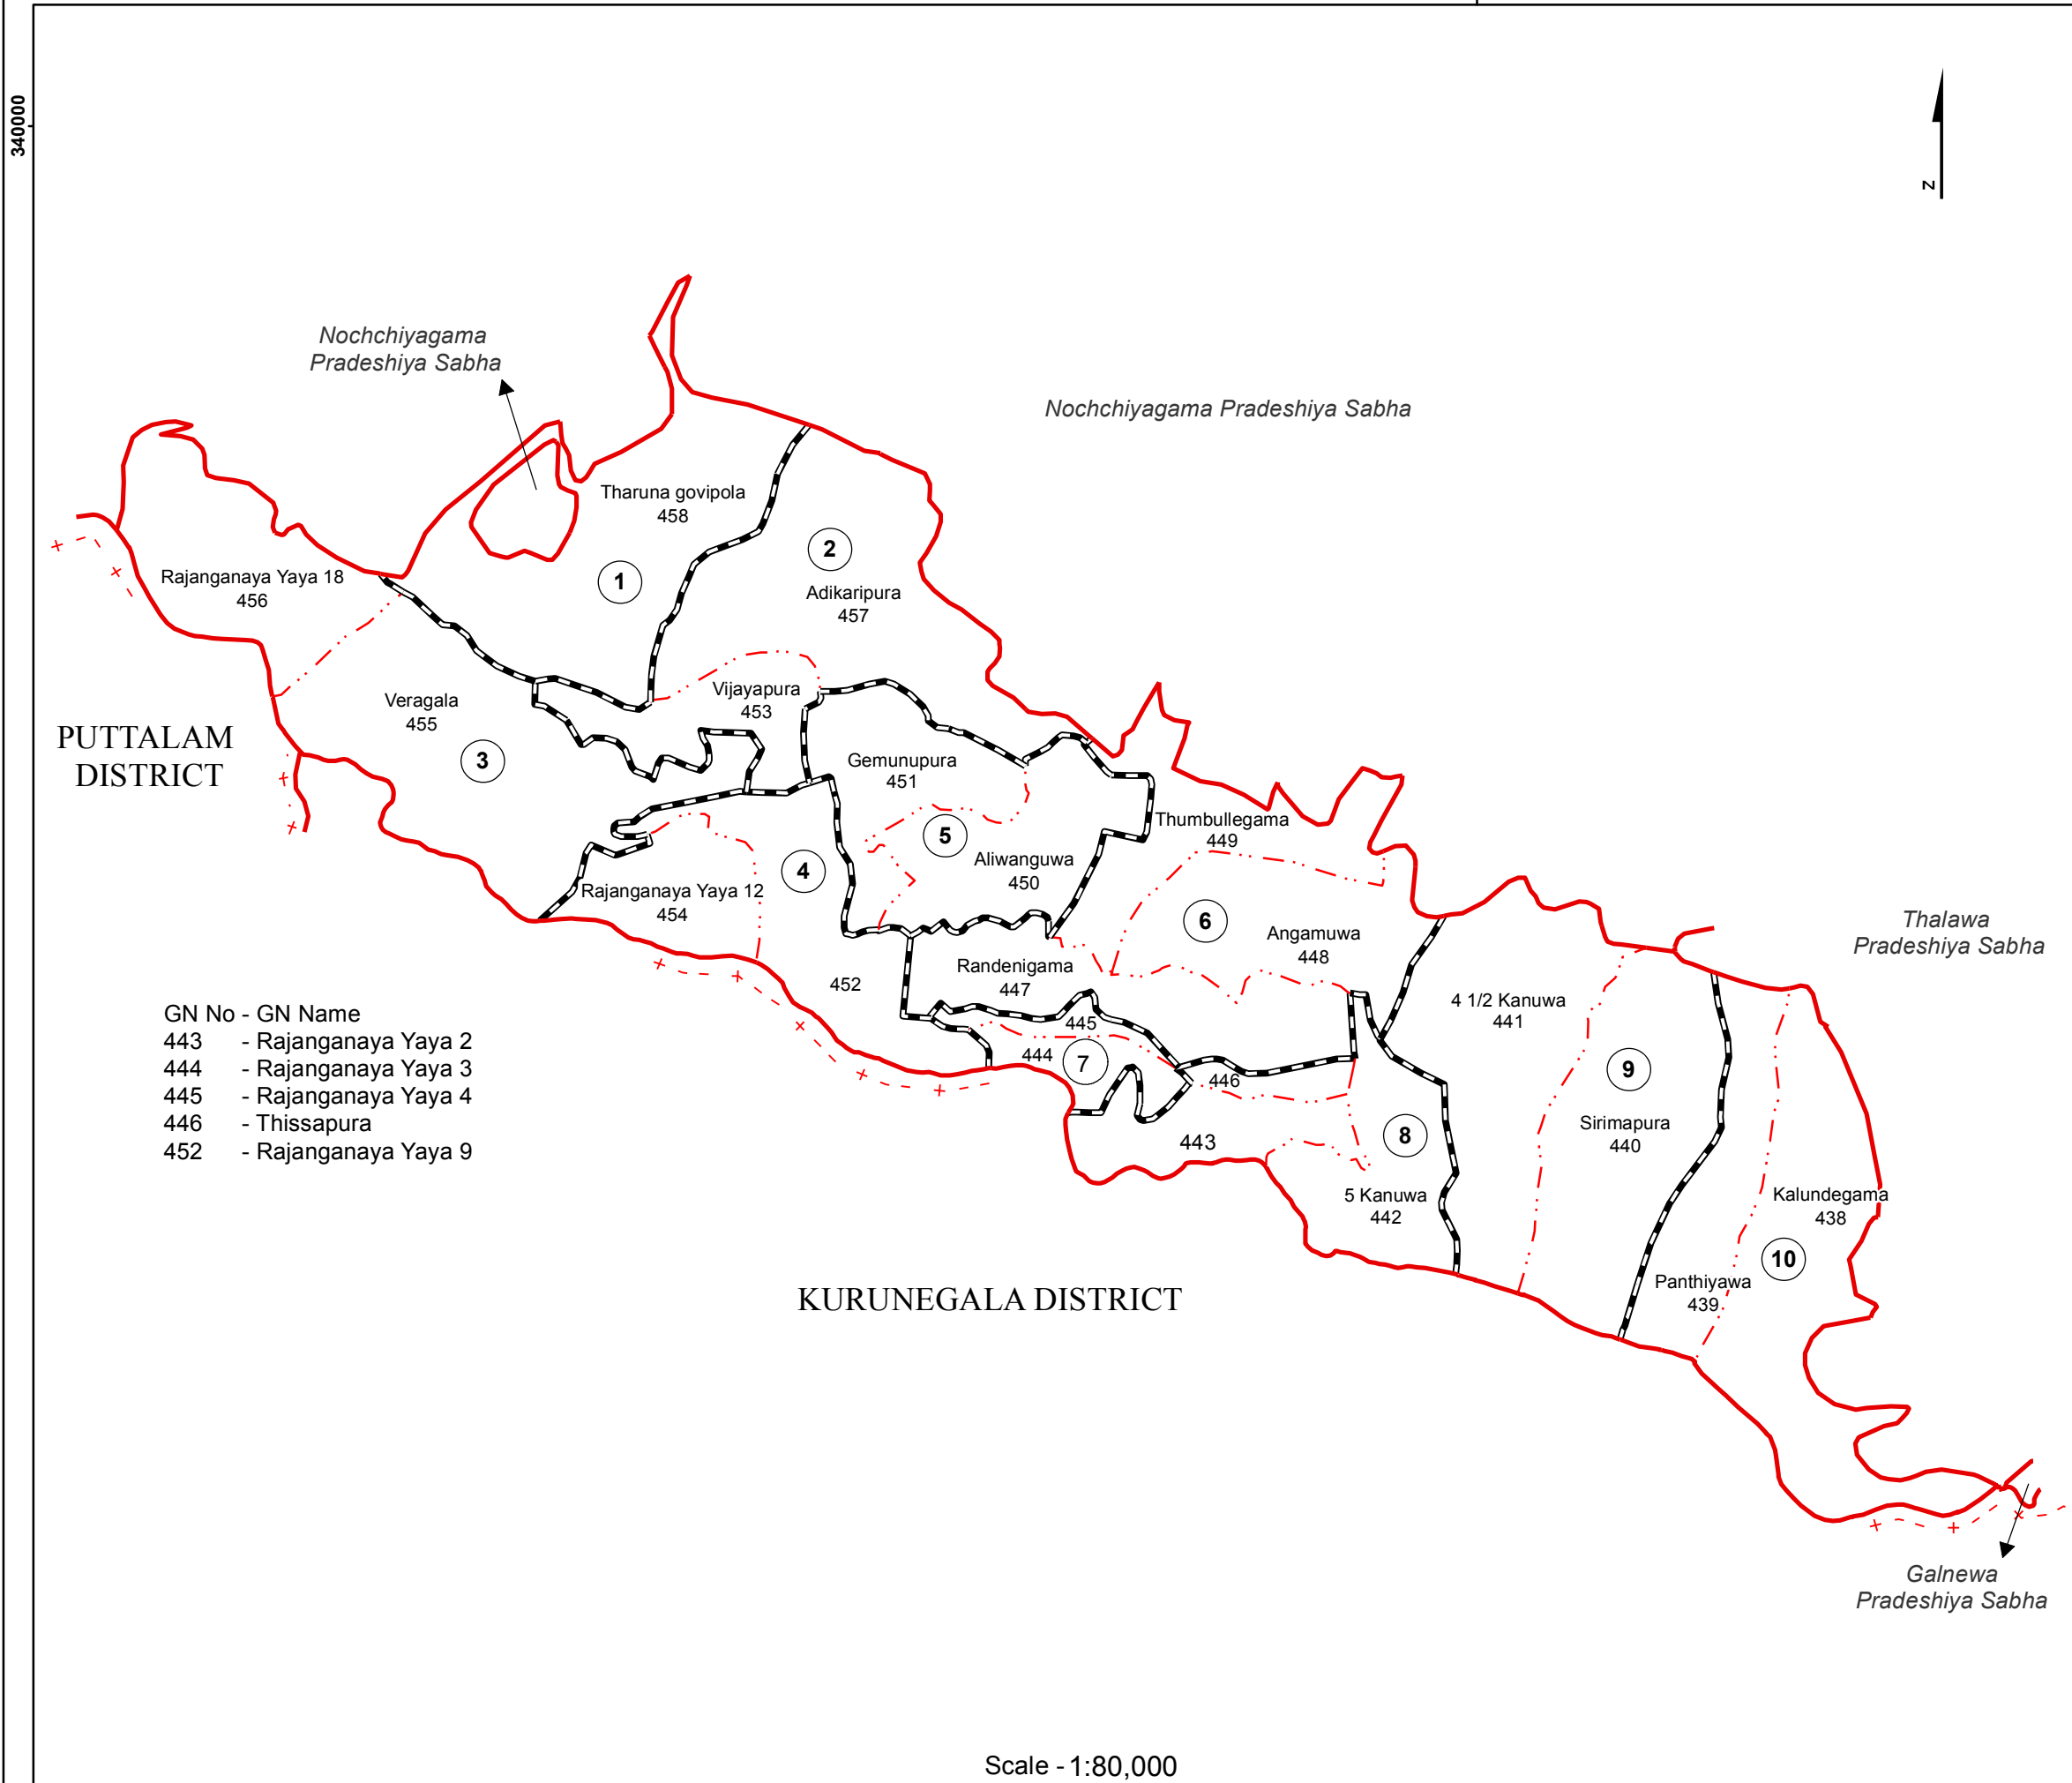

Ward Map of Rajanganaya Pradeshiya Sabha - Anuradhapura District

Ref. No : NDC / 20 / 13

Rajanganaya Pradeshiya Sabha

Ward No	Ward Name
1	Rajanganaya Yaya 16-17
2	Rajanganaya Yaya 15
3	Rajanganaya Yaya 13-14
4	Rajanganaya Yaya 9-10-12
5	Gemunupura
6	Angamuwa
7	Rajanganaya Yaya 3-4
8	Rajanganaya Yaya 5 kanuwa
9	Sirimapura
10	Kalundegama

Legend

- + - - - + Province Boundary
- + · · + District Boundary
- · - · - DS Boundary
- · - · - GN Boundary
- - - - · Polling Division Boundary
- PS Boundary
- - - - MC / UC Boundary
- ▬▬▬▬ Ward Boundary
- ▨▨▨▨ Multi Member Ward

Prepared by Survey Department of Sri Lanka

Data Source:
National Delimitation Committee for Local Authorities - 2013 / 2016
Ministry of Local Government and Provincial Councils

Scale - 1:80,000

140000