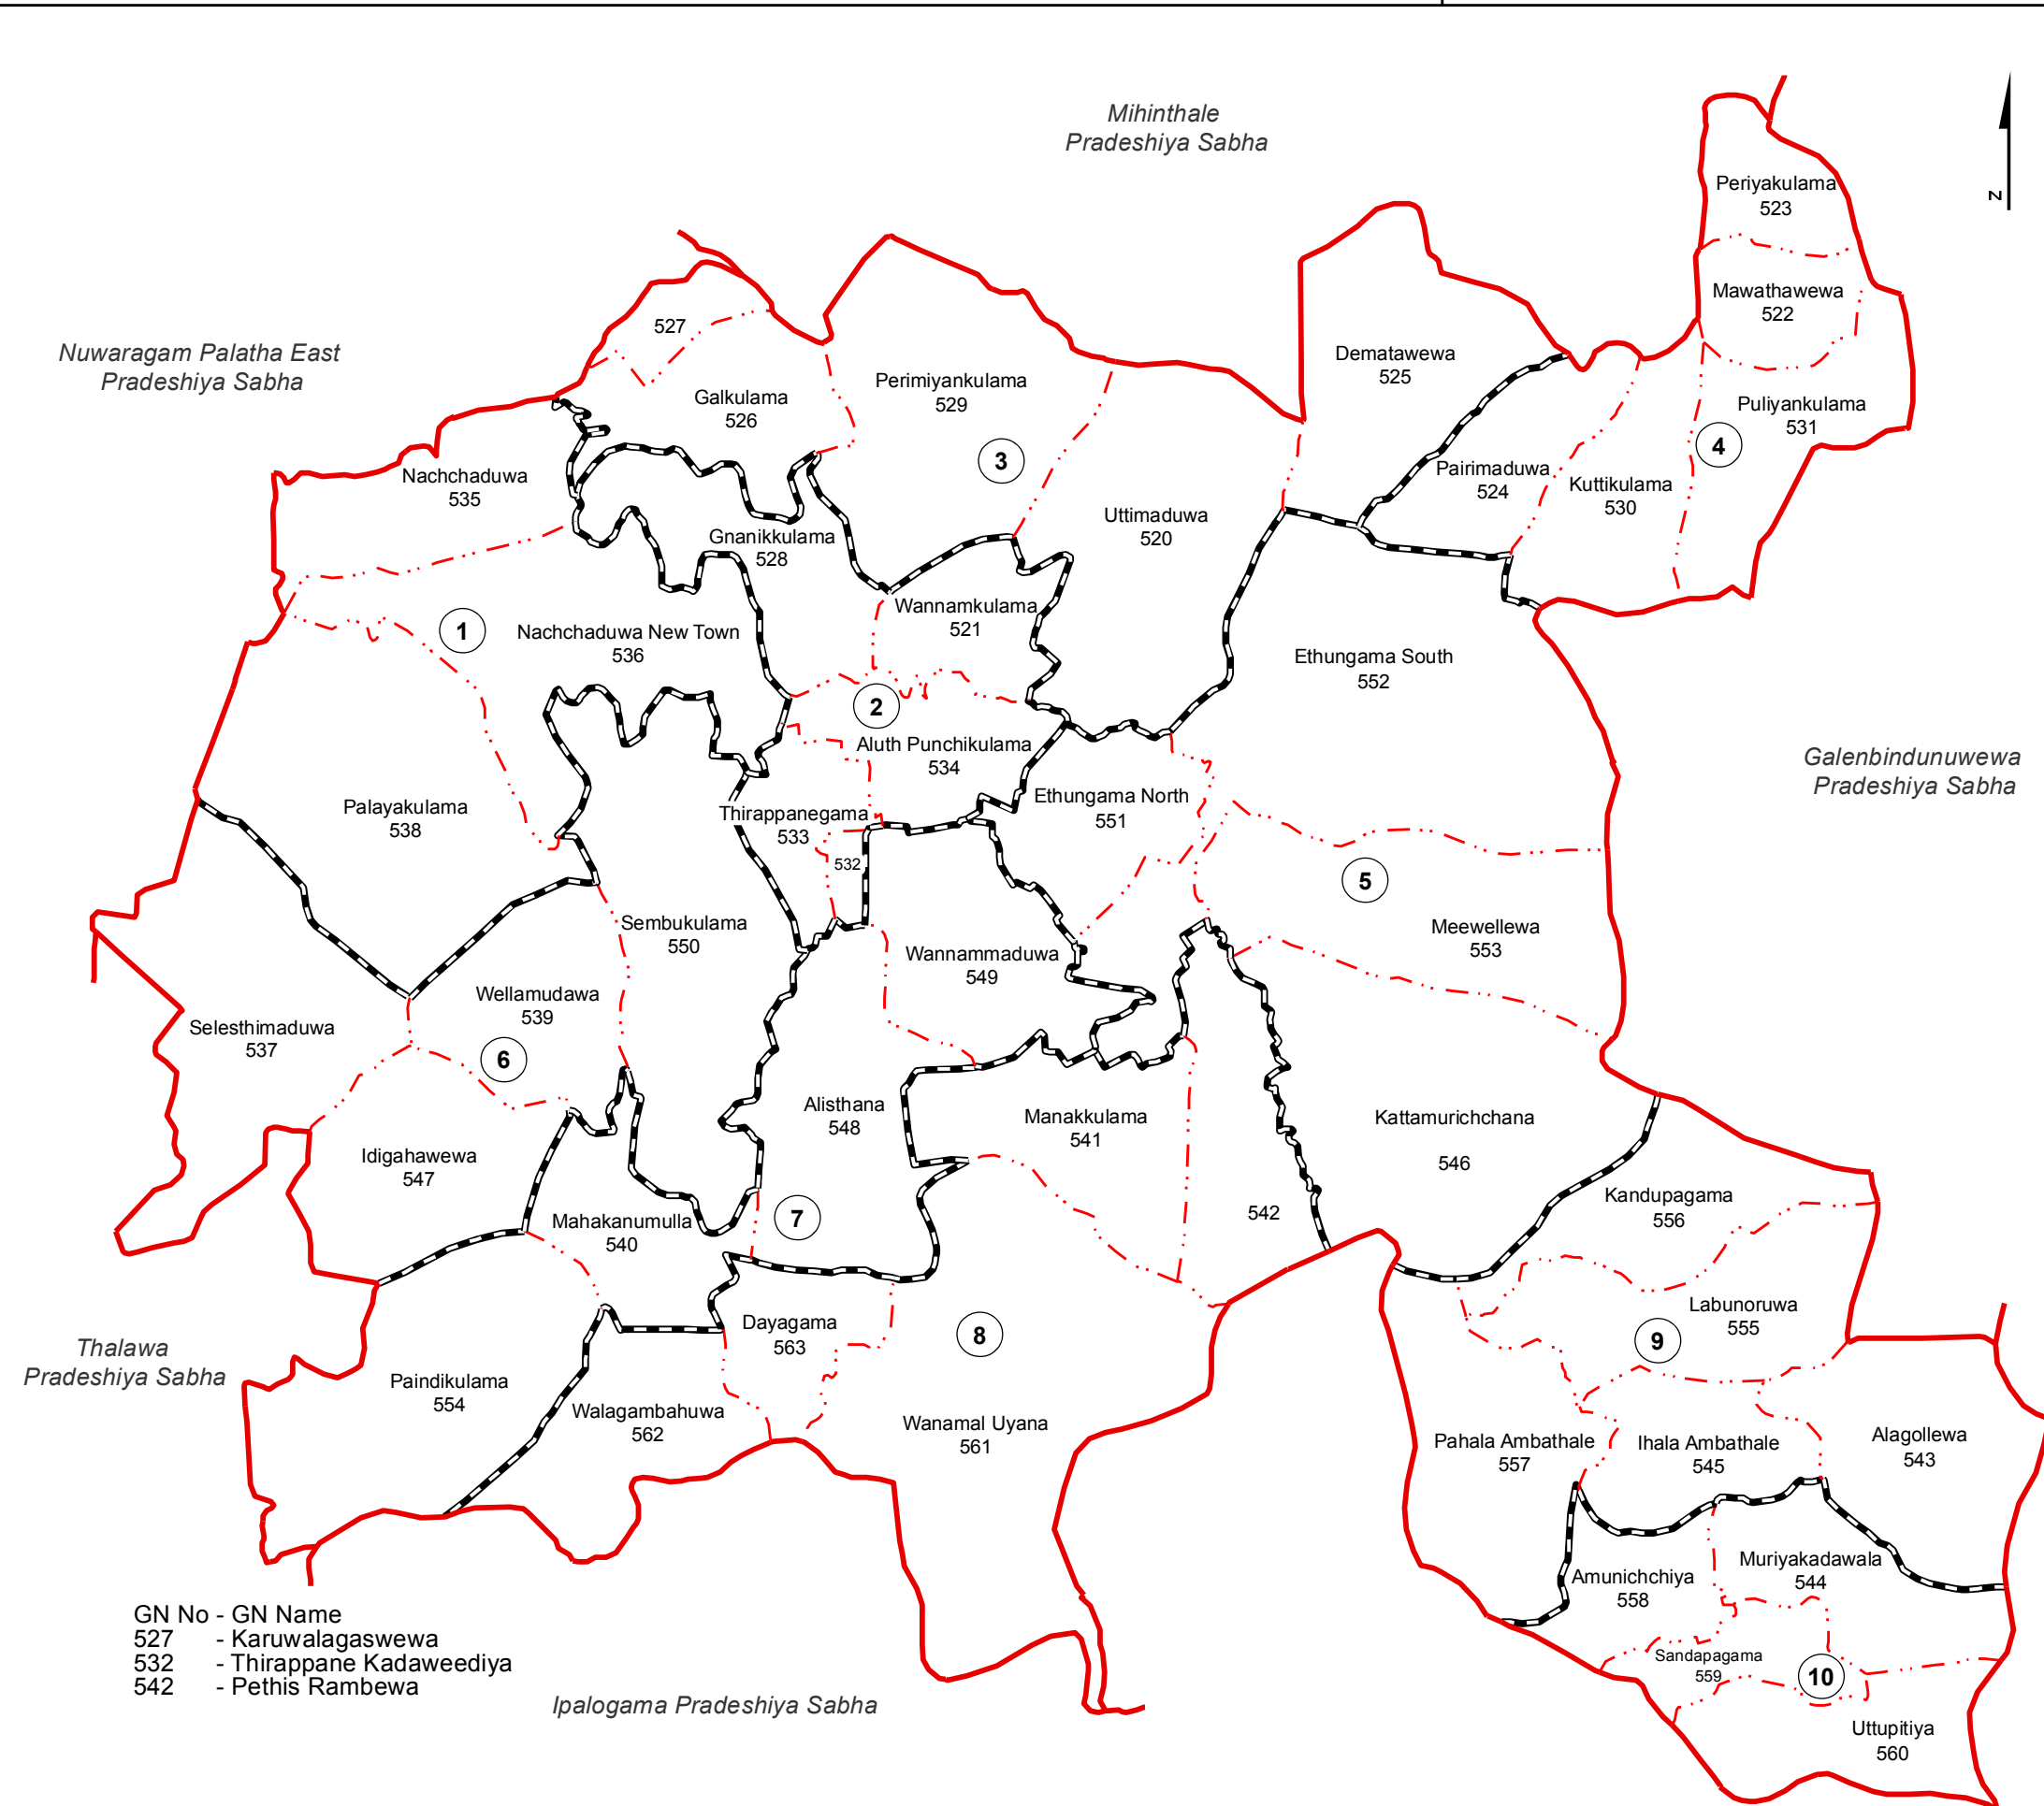

Ward Map of Thirappane Pradeshiya Sabha - Anuradhapura District

Ref. No : NDC / 20 / 17

Thirappane Pradeshiya Sabha

Thirappane Pradeshiya Sabha

Ward No	Ward Name
1	Nachchaduwa
2	Thirappane
3	Uttimaduwa
4	Pairimaduwa
5	Ethungama
6	Selesthimaduwa
7	Alisthana
8	Walagambahuwa
9	Labunoruwa
10	Muriyakadawala

Legend

- Province Boundary
- District Boundary
- DS Boundary
- GN Boundary
- Polling Division Boundary
- PS Boundary
- MC / UC Boundary
- Ward Boundary
- Multi Member Ward

Prepared by Survey Department of Sri Lanka

Data Source:
National Delimitation Committee for Local Authorities - 2013
Ministry of Local Government and Provincial Councils

340000

GN No - GN Name
527 - Karuwalagaswewa
532 - Thirappane Kadaweediya
542 - Pethis Rambewa

Ipalogama Pradeshiya Sabha

Scale - 1:90,000

180000

Kekirawa Pradeshiya Sabha