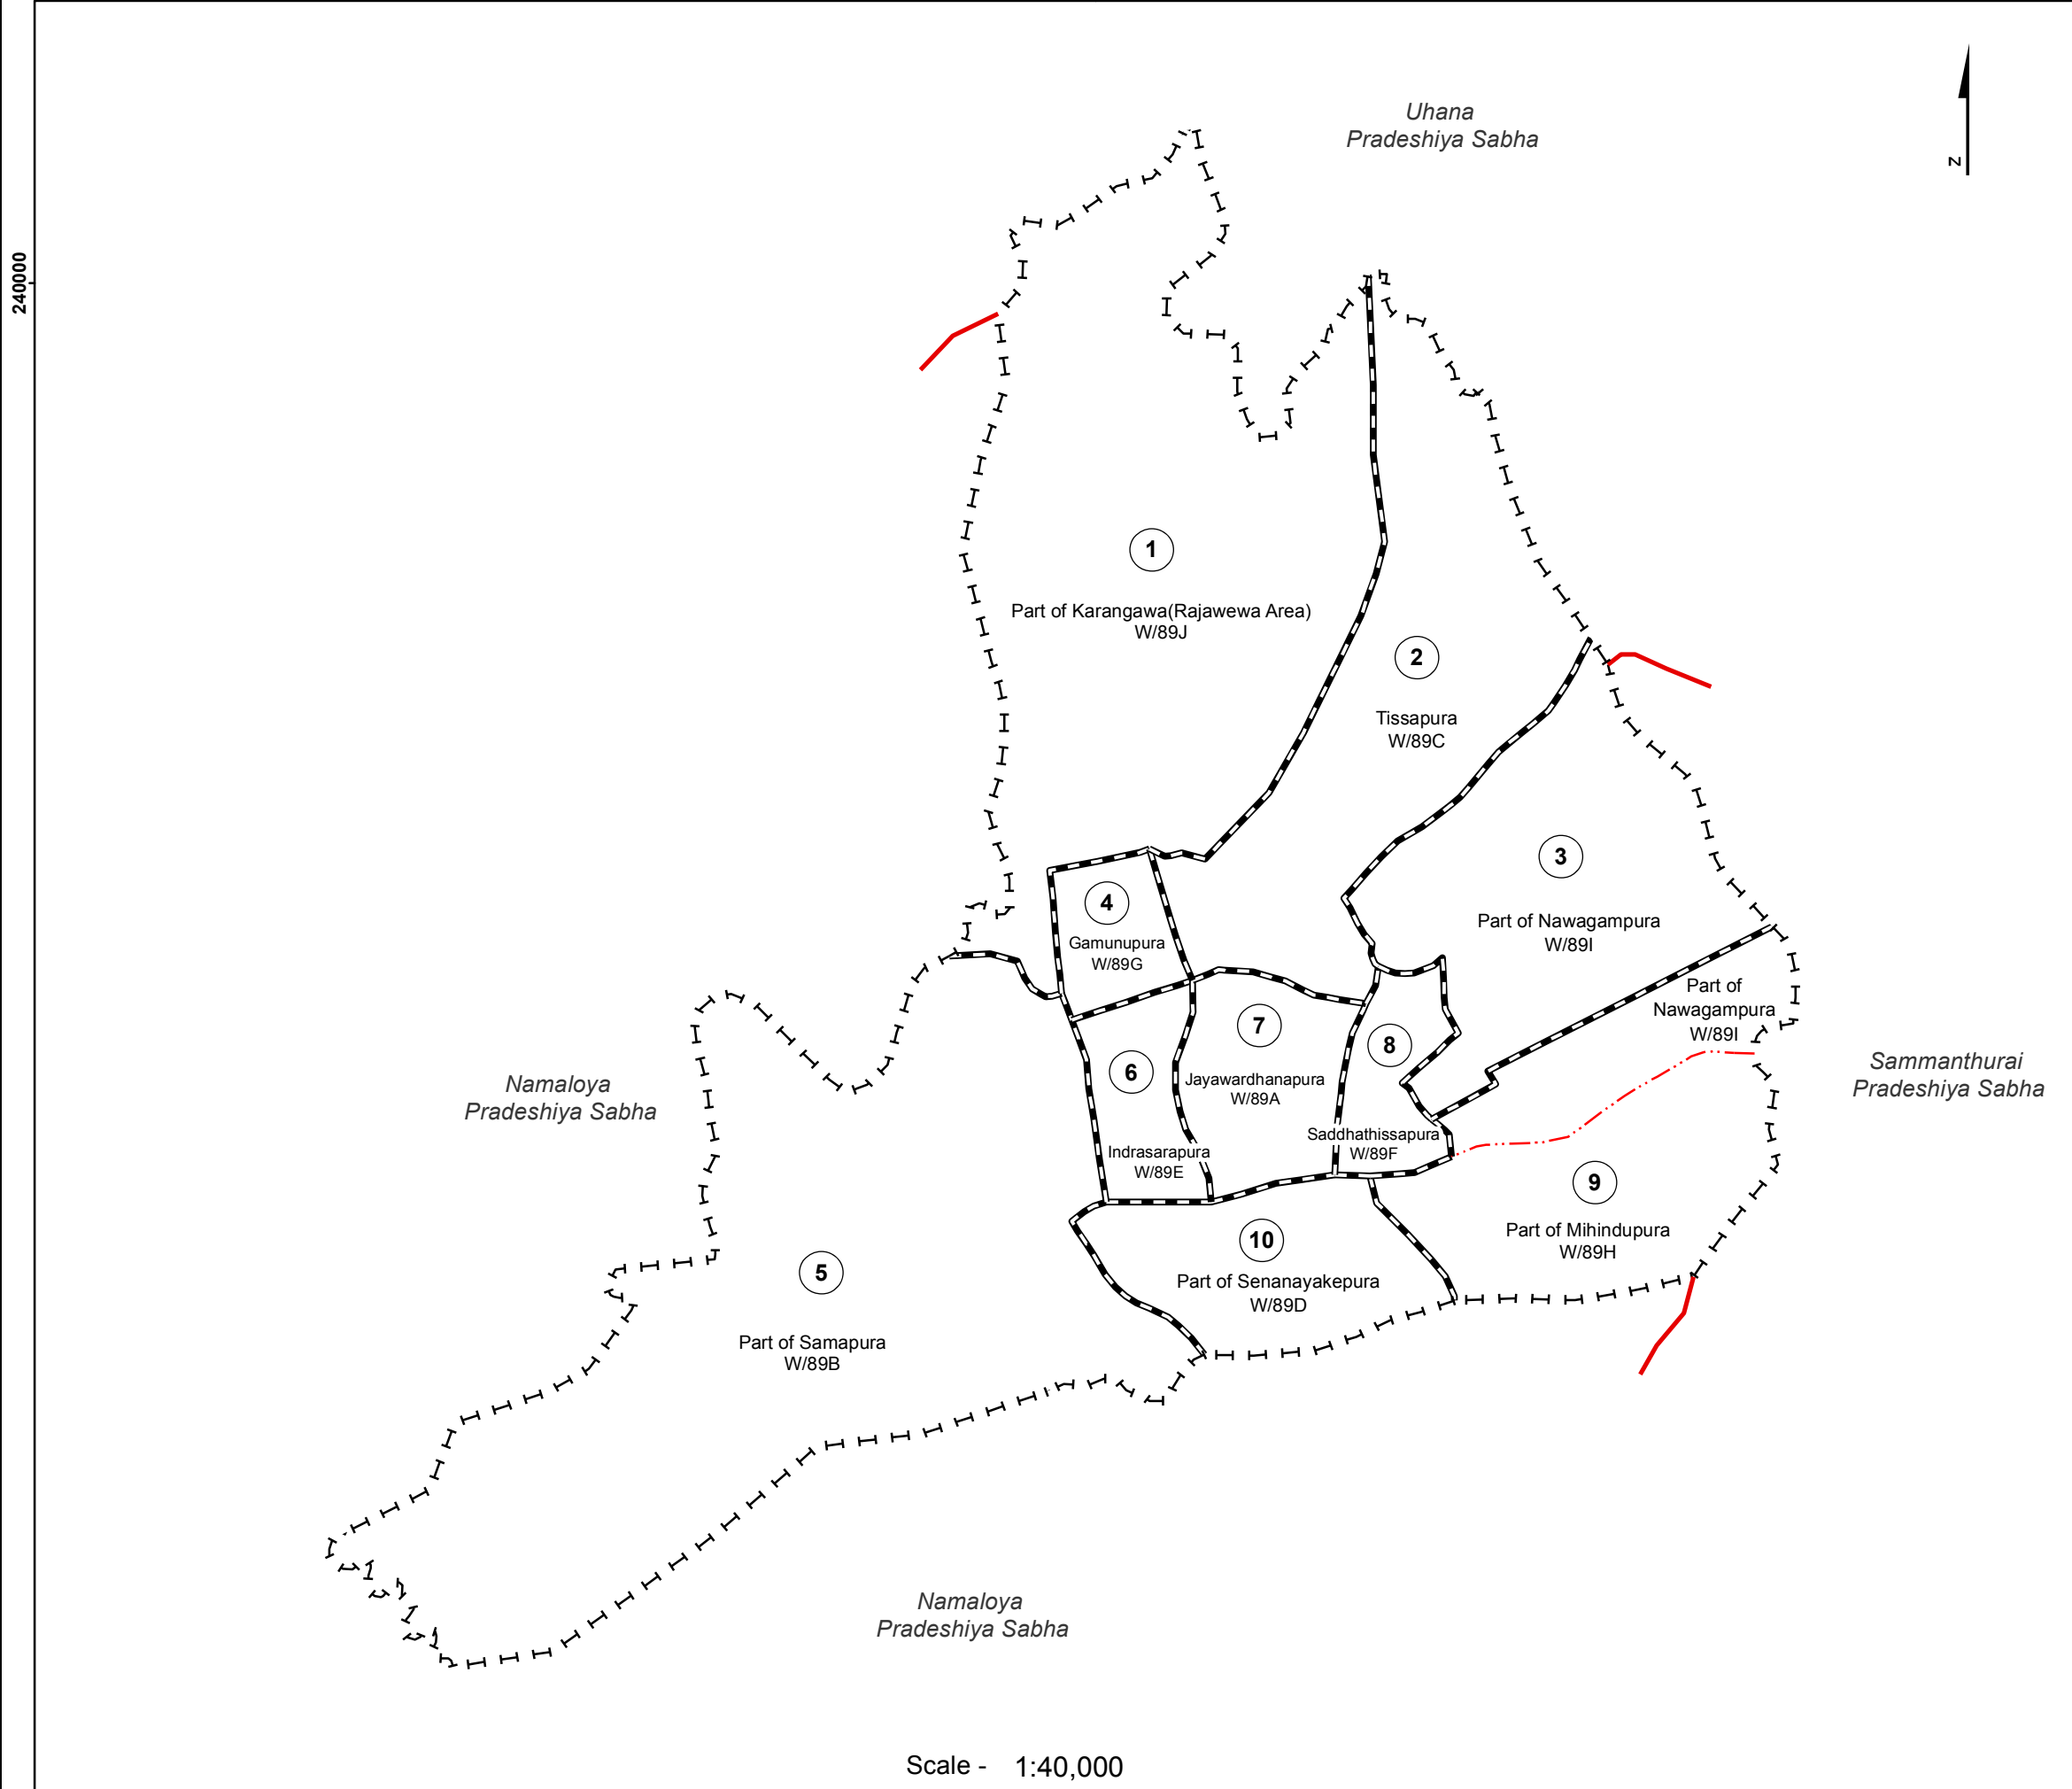

Ward Map of Ampara Urban Council - Ampara District

Ref. No : NDC / 16 / 03

Ampara Urban Council	
WARD No	WARD Name
1	Rajawewa
2	Tissapura
3	Nawagampura
4	Gamunupura
5	Samapura
6	Indrasarapura
7	Jayawardhanapura
8	Saddhathissapura
9	Mihindupura
10	Senanayakapura

Ampara Urban Council	
WARD No	WARD Name
1	Rajawewa
2	Tissapura
3	Nawagampura
4	Gamunupura
5	Samapura
6	Indrasarapura
7	Jayawardhanapura
8	Saddhathissapura
9	Mihindupura
10	Senanayakapura

Legend

- + - - - + Province Boundary
- . - . - District Boundary
- . - . - DS Boundary
- . - . - GN Boundary
- - - - - Polling Division Boundary
- PS Boundary
- - - - - MC / UC Boundary
- - - - - Ward Boundary
- ▨ Multi Member Ward

 Prepared by Survey Department of Sri Lanka
 Data Source:
 National Delimitation Committee for Local Authorities - 2013 / 2016
 Ministry of Local Government and Provincial Councils