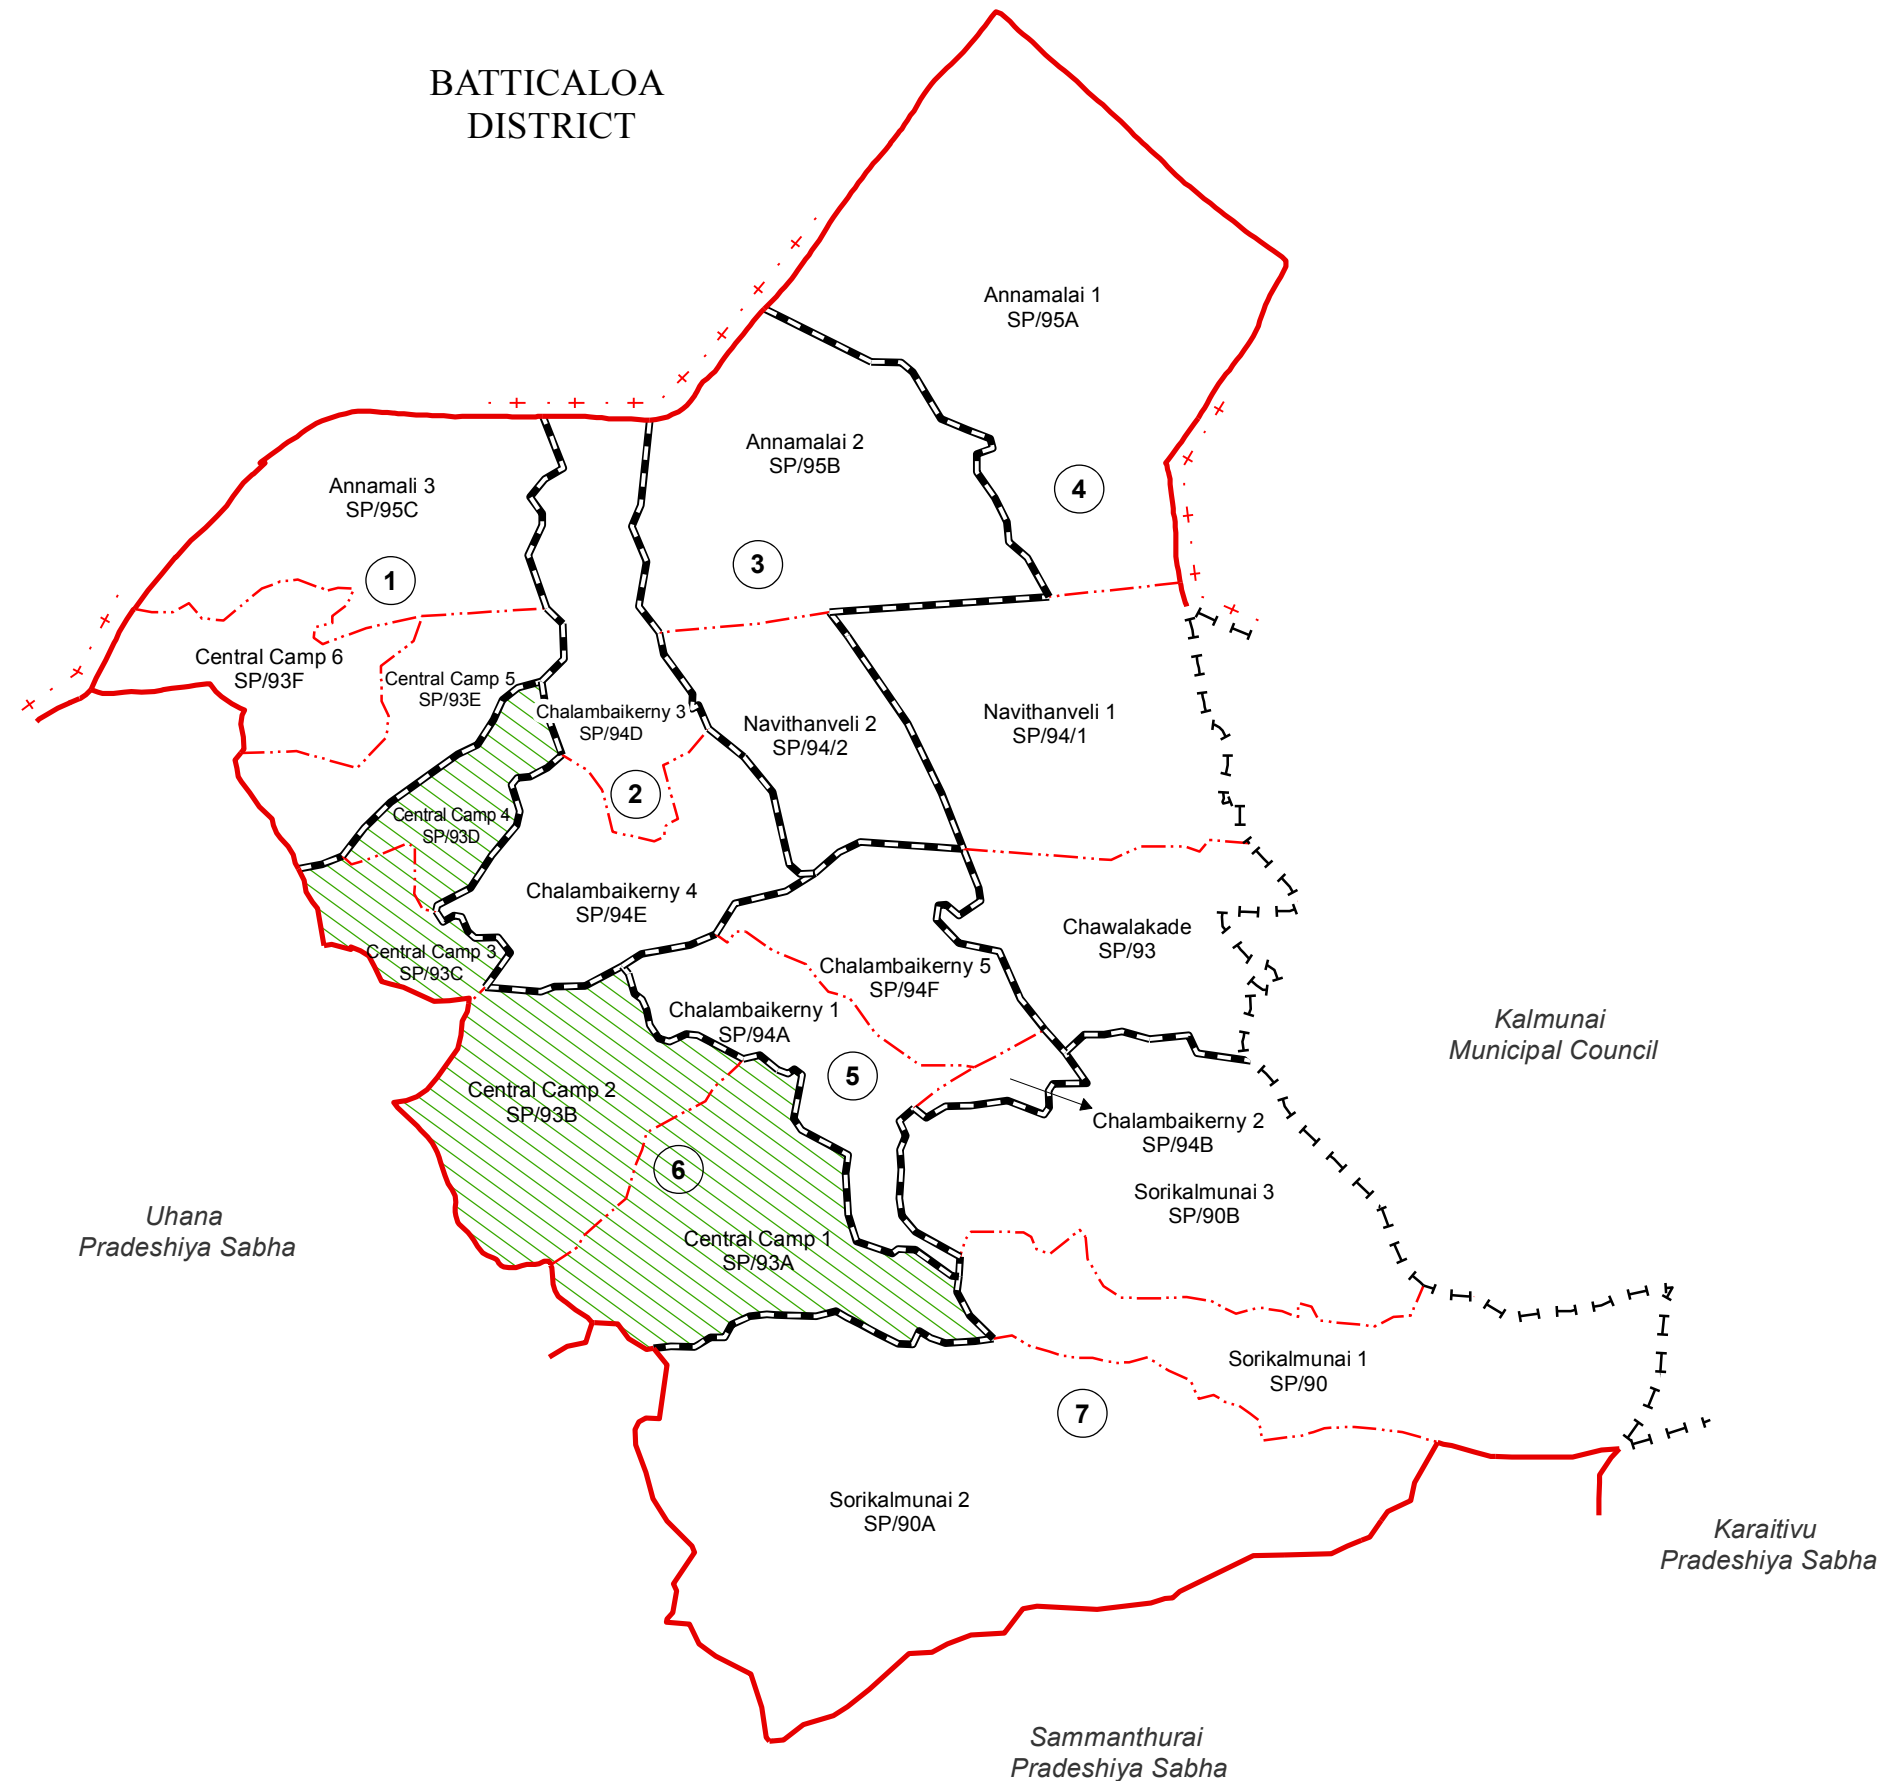

Navithanveli Pradeshiya Sabha

Navithanveli Pradeshiya Sabha

WARD No	WARD Name
1	Central Camp North
2	Chalambaikerny North
3	Navithanveli
4	Annamali
5	Chalambaikerny Central
6	Central Camp
7	Sorikalmunai

Legend

- + - - - + Province Boundary
- . - . - . District Boundary
- - - - - DS Boundary
- . . . . GN Boundary
- - - - - Polling Division Boundary
- - - - - PS Boundary
- - - - - MC / UC Boundary
- - - - - Ward Boundary
- Multi Member Ward

Prepared by Survey Department of Sri Lanka

Data Source:  
National Delimitation Committee for Local Authorities - 2013  
Ministry of Local Government and Provincial Councils

240000

Scale - 1:60,000