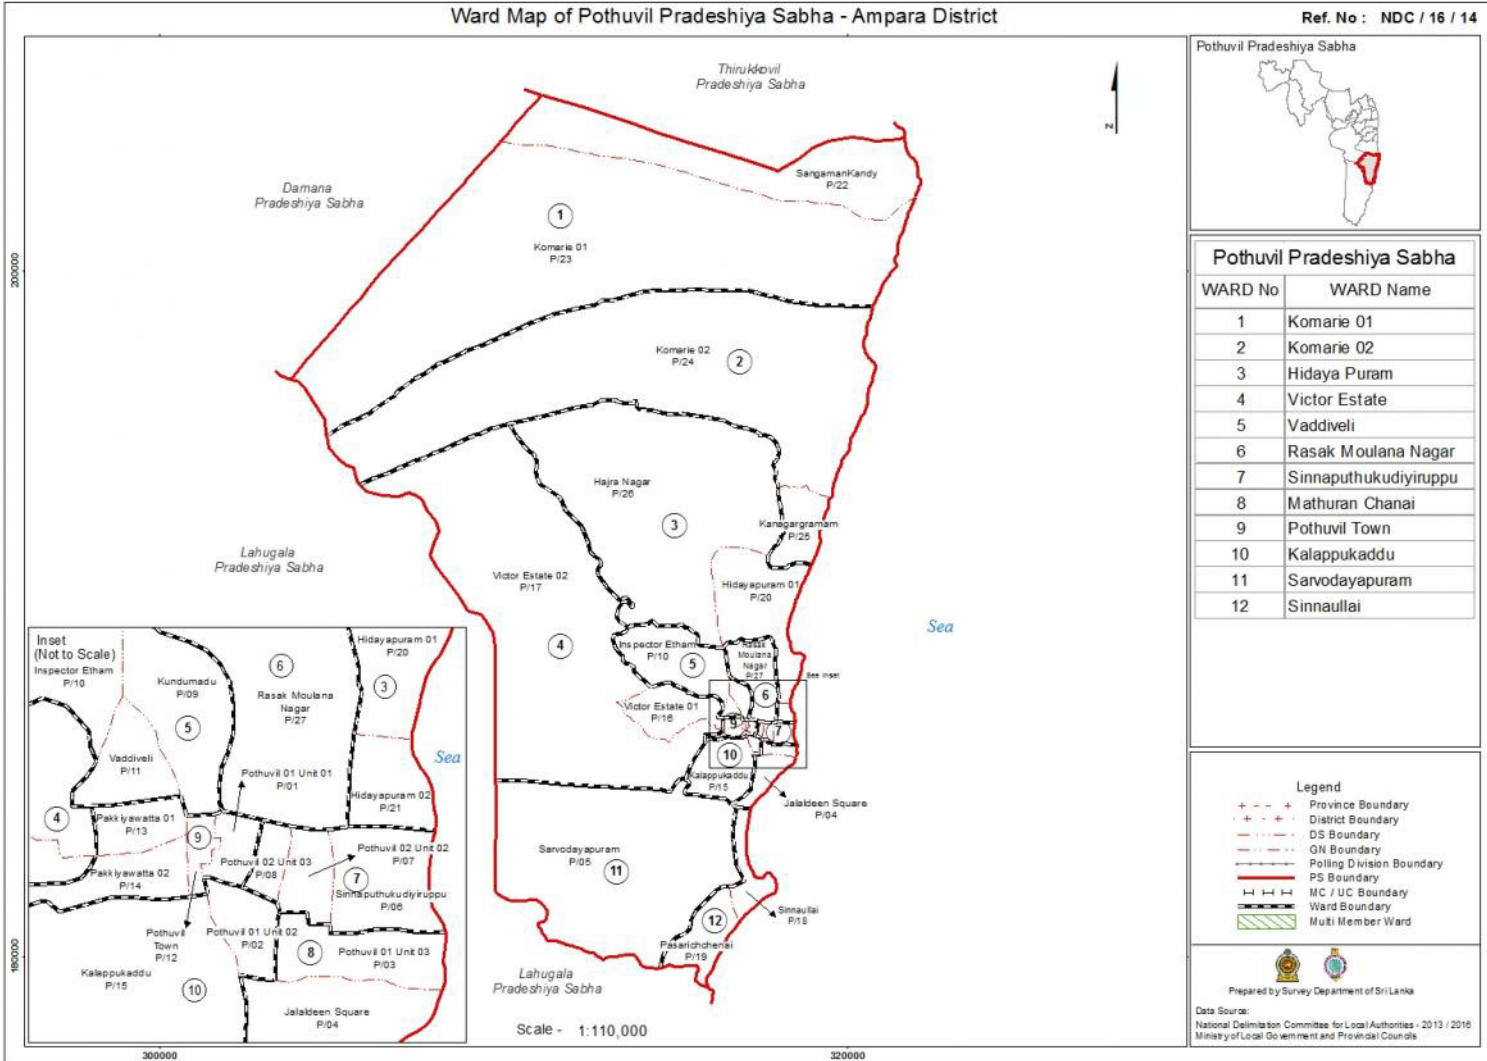

Ward Map of Pothuvil Pradeshiya Sabha - Ampara District

Ref. No : NDC / 16 / 14

Pothuvil Pradeshiya Sabha	
WARD No	WARD Name
1	Komarie 01
2	Komarie 02
3	Hidaya Puram
4	Victor Estate
5	Vaddiveli
6	Rasak Moulana Nagar
7	Sinnaputhukudiyiruppu
8	Mathuran Chanai
9	Pothuvil Town
10	Kalappukaddu
11	Sarvodayapuram
12	Sinnaullai

Prepared by Survey Department of Sri Lanka

Data Source:
National Delimitation Committee for Local Authorities - 2013 / 2016
Ministry of Local Government and Provincial Councils