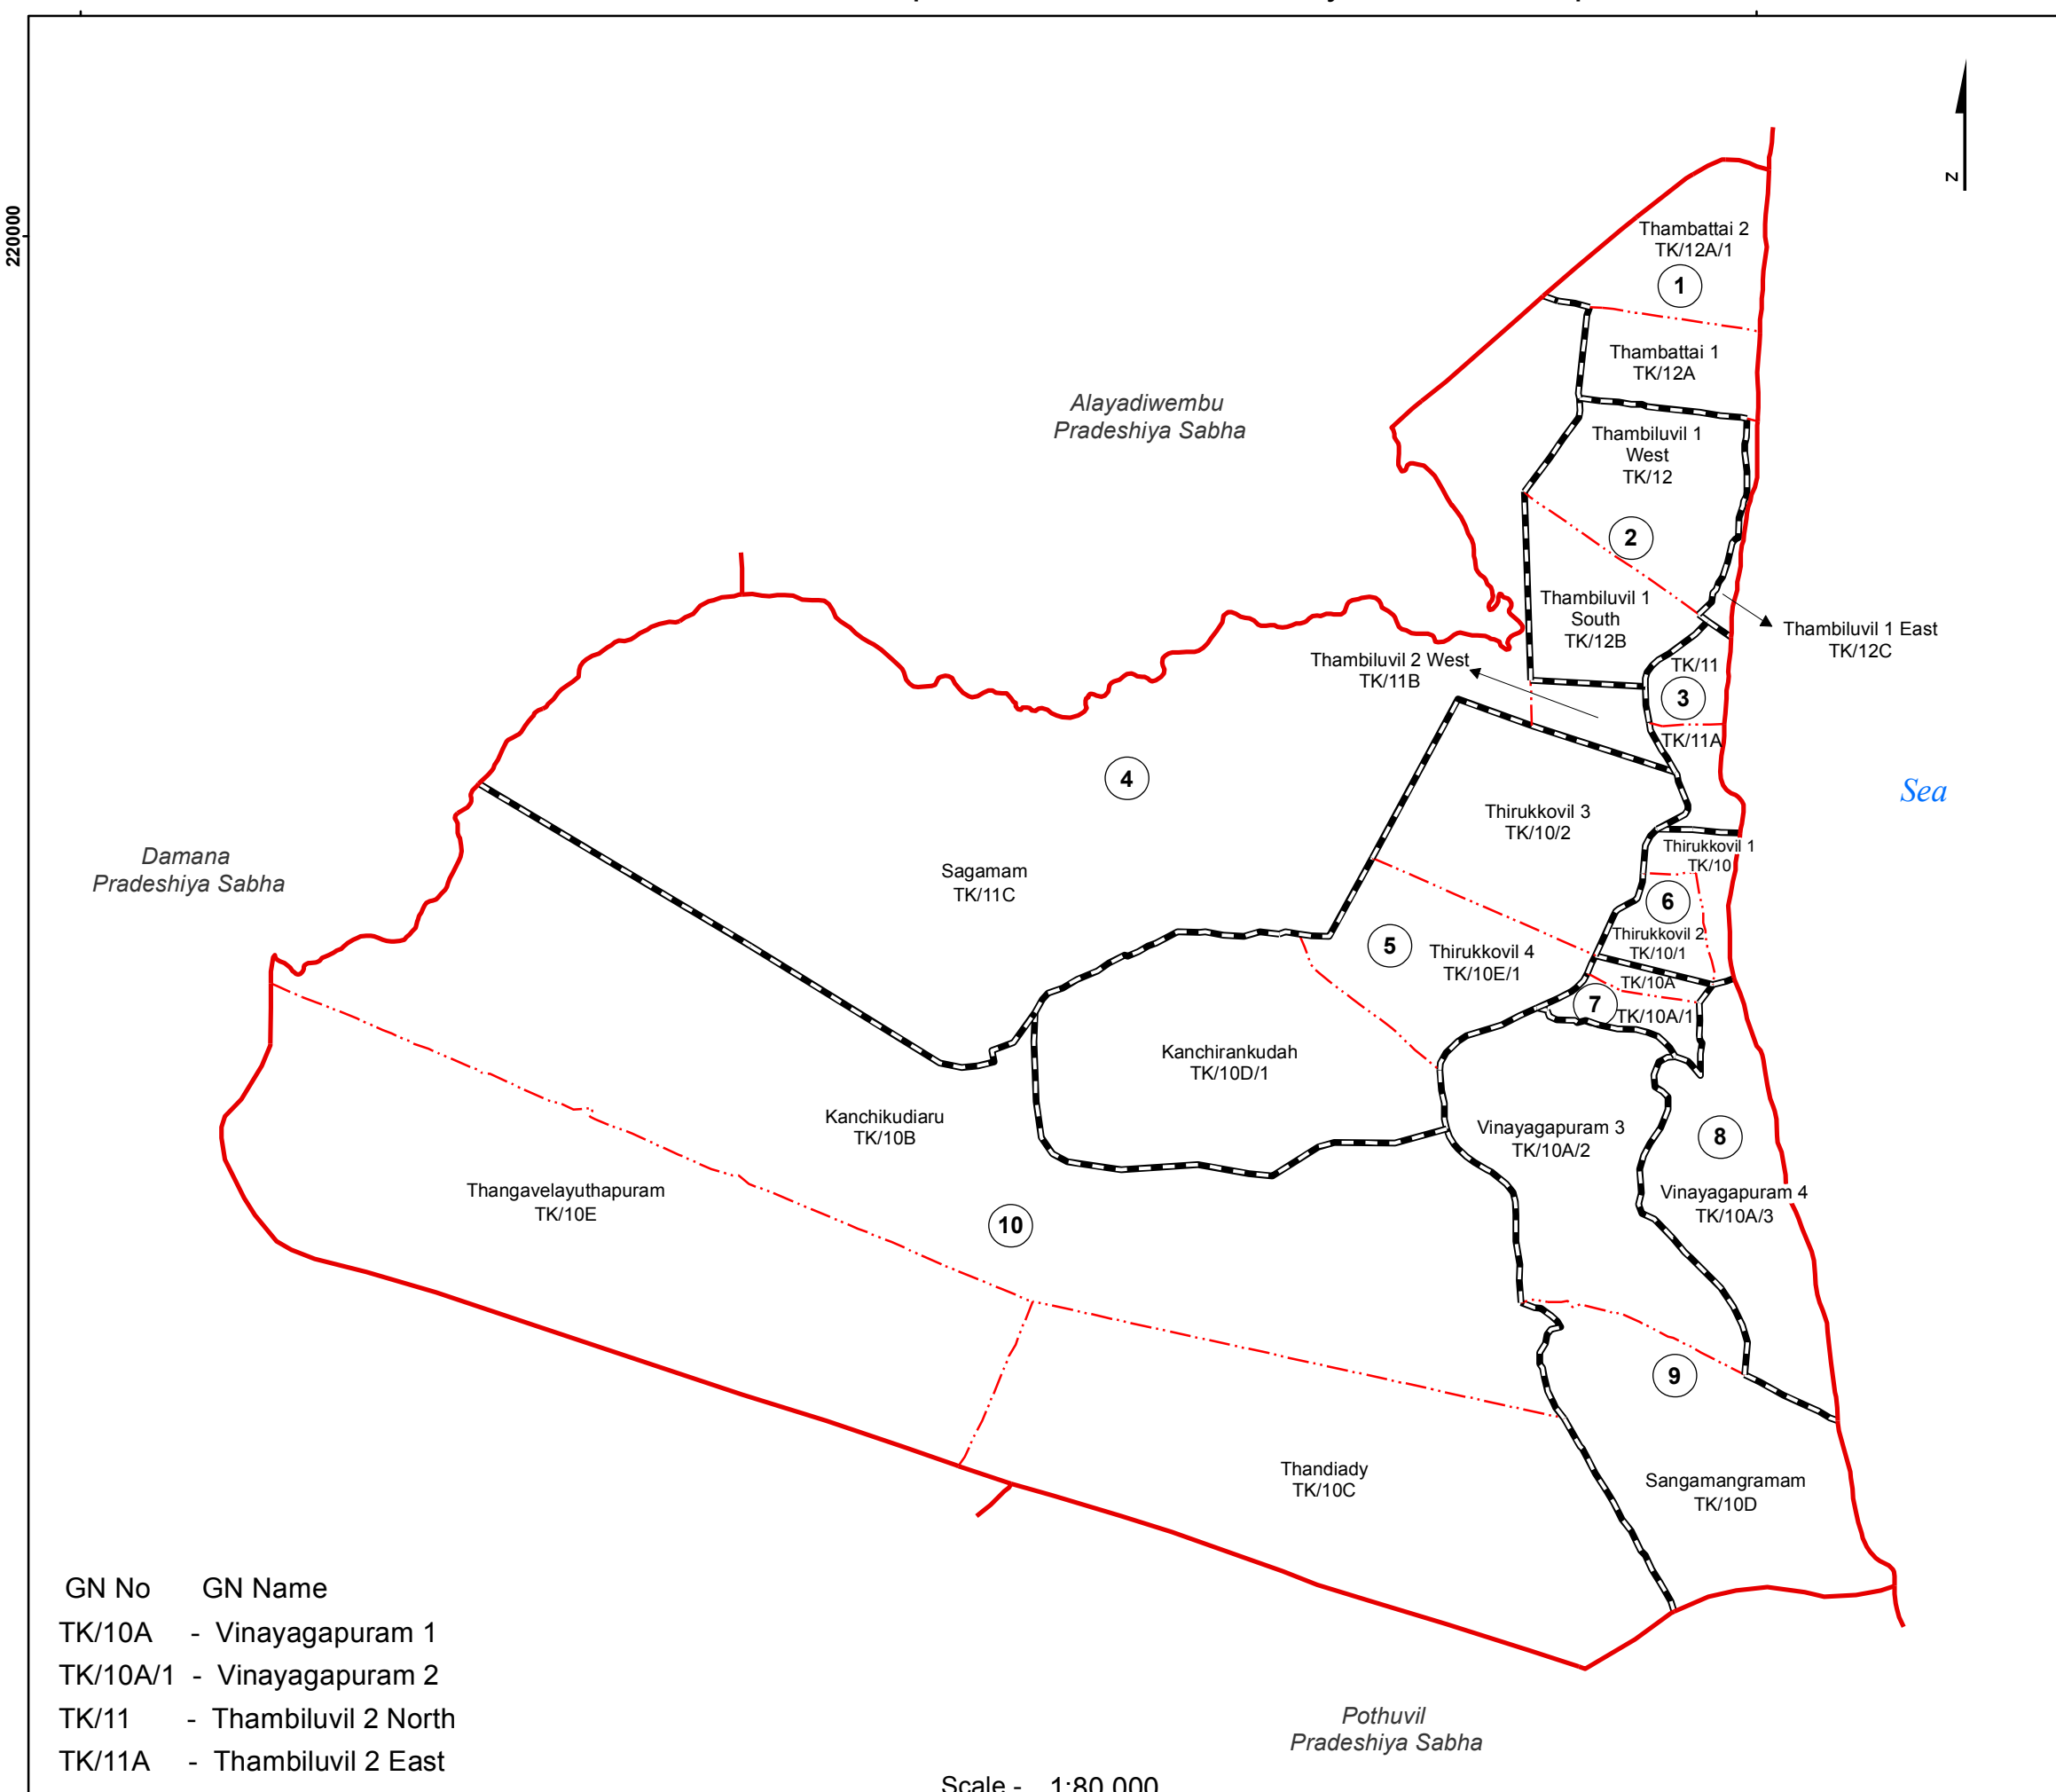

Ward Map of Thirukkivil Pradeshiya Sabha - Ampara District

Ref.t No : NDC / 16 / 20

Thirukkivil Pradeshiya Sabha

WARD No	WARD Name
1	Thambattai
2	Thambiluvil North
3	Thambiluvil East
4	Thambiluvil West
5	Thirukkivil West
6	Thirukkivil East
7	Vinayagapuram North
8	Vinayagapuram East
9	Vinayagapuram West
10	Thandiady

Legend

- + - + - Province Boundary
- . - . - . District Boundary
- - - - - DS Boundary
- . - . - . GN Boundary
- - - - - Polling Division Boundary
- — — — PS Boundary
- — — — MC / UC Boundary
- — — — Ward Boundary
- ▨▨▨▨ Multi Member Ward

GN No	GN Name
TK/10A	- Vinayagapuram 1
TK/10A/1	- Vinayagapuram 2
TK/11	- Thambiluvil 2 North
TK/11A	- Thambiluvil 2 East

Scale - 1:80,000

Prepared by Survey Department of Sri Lanka
 Data Source:
 National Delimitation Committee for Local Authorities - 2013 / 2016
 Ministry of Local Government and Provincial Councils

220000

300000

320000