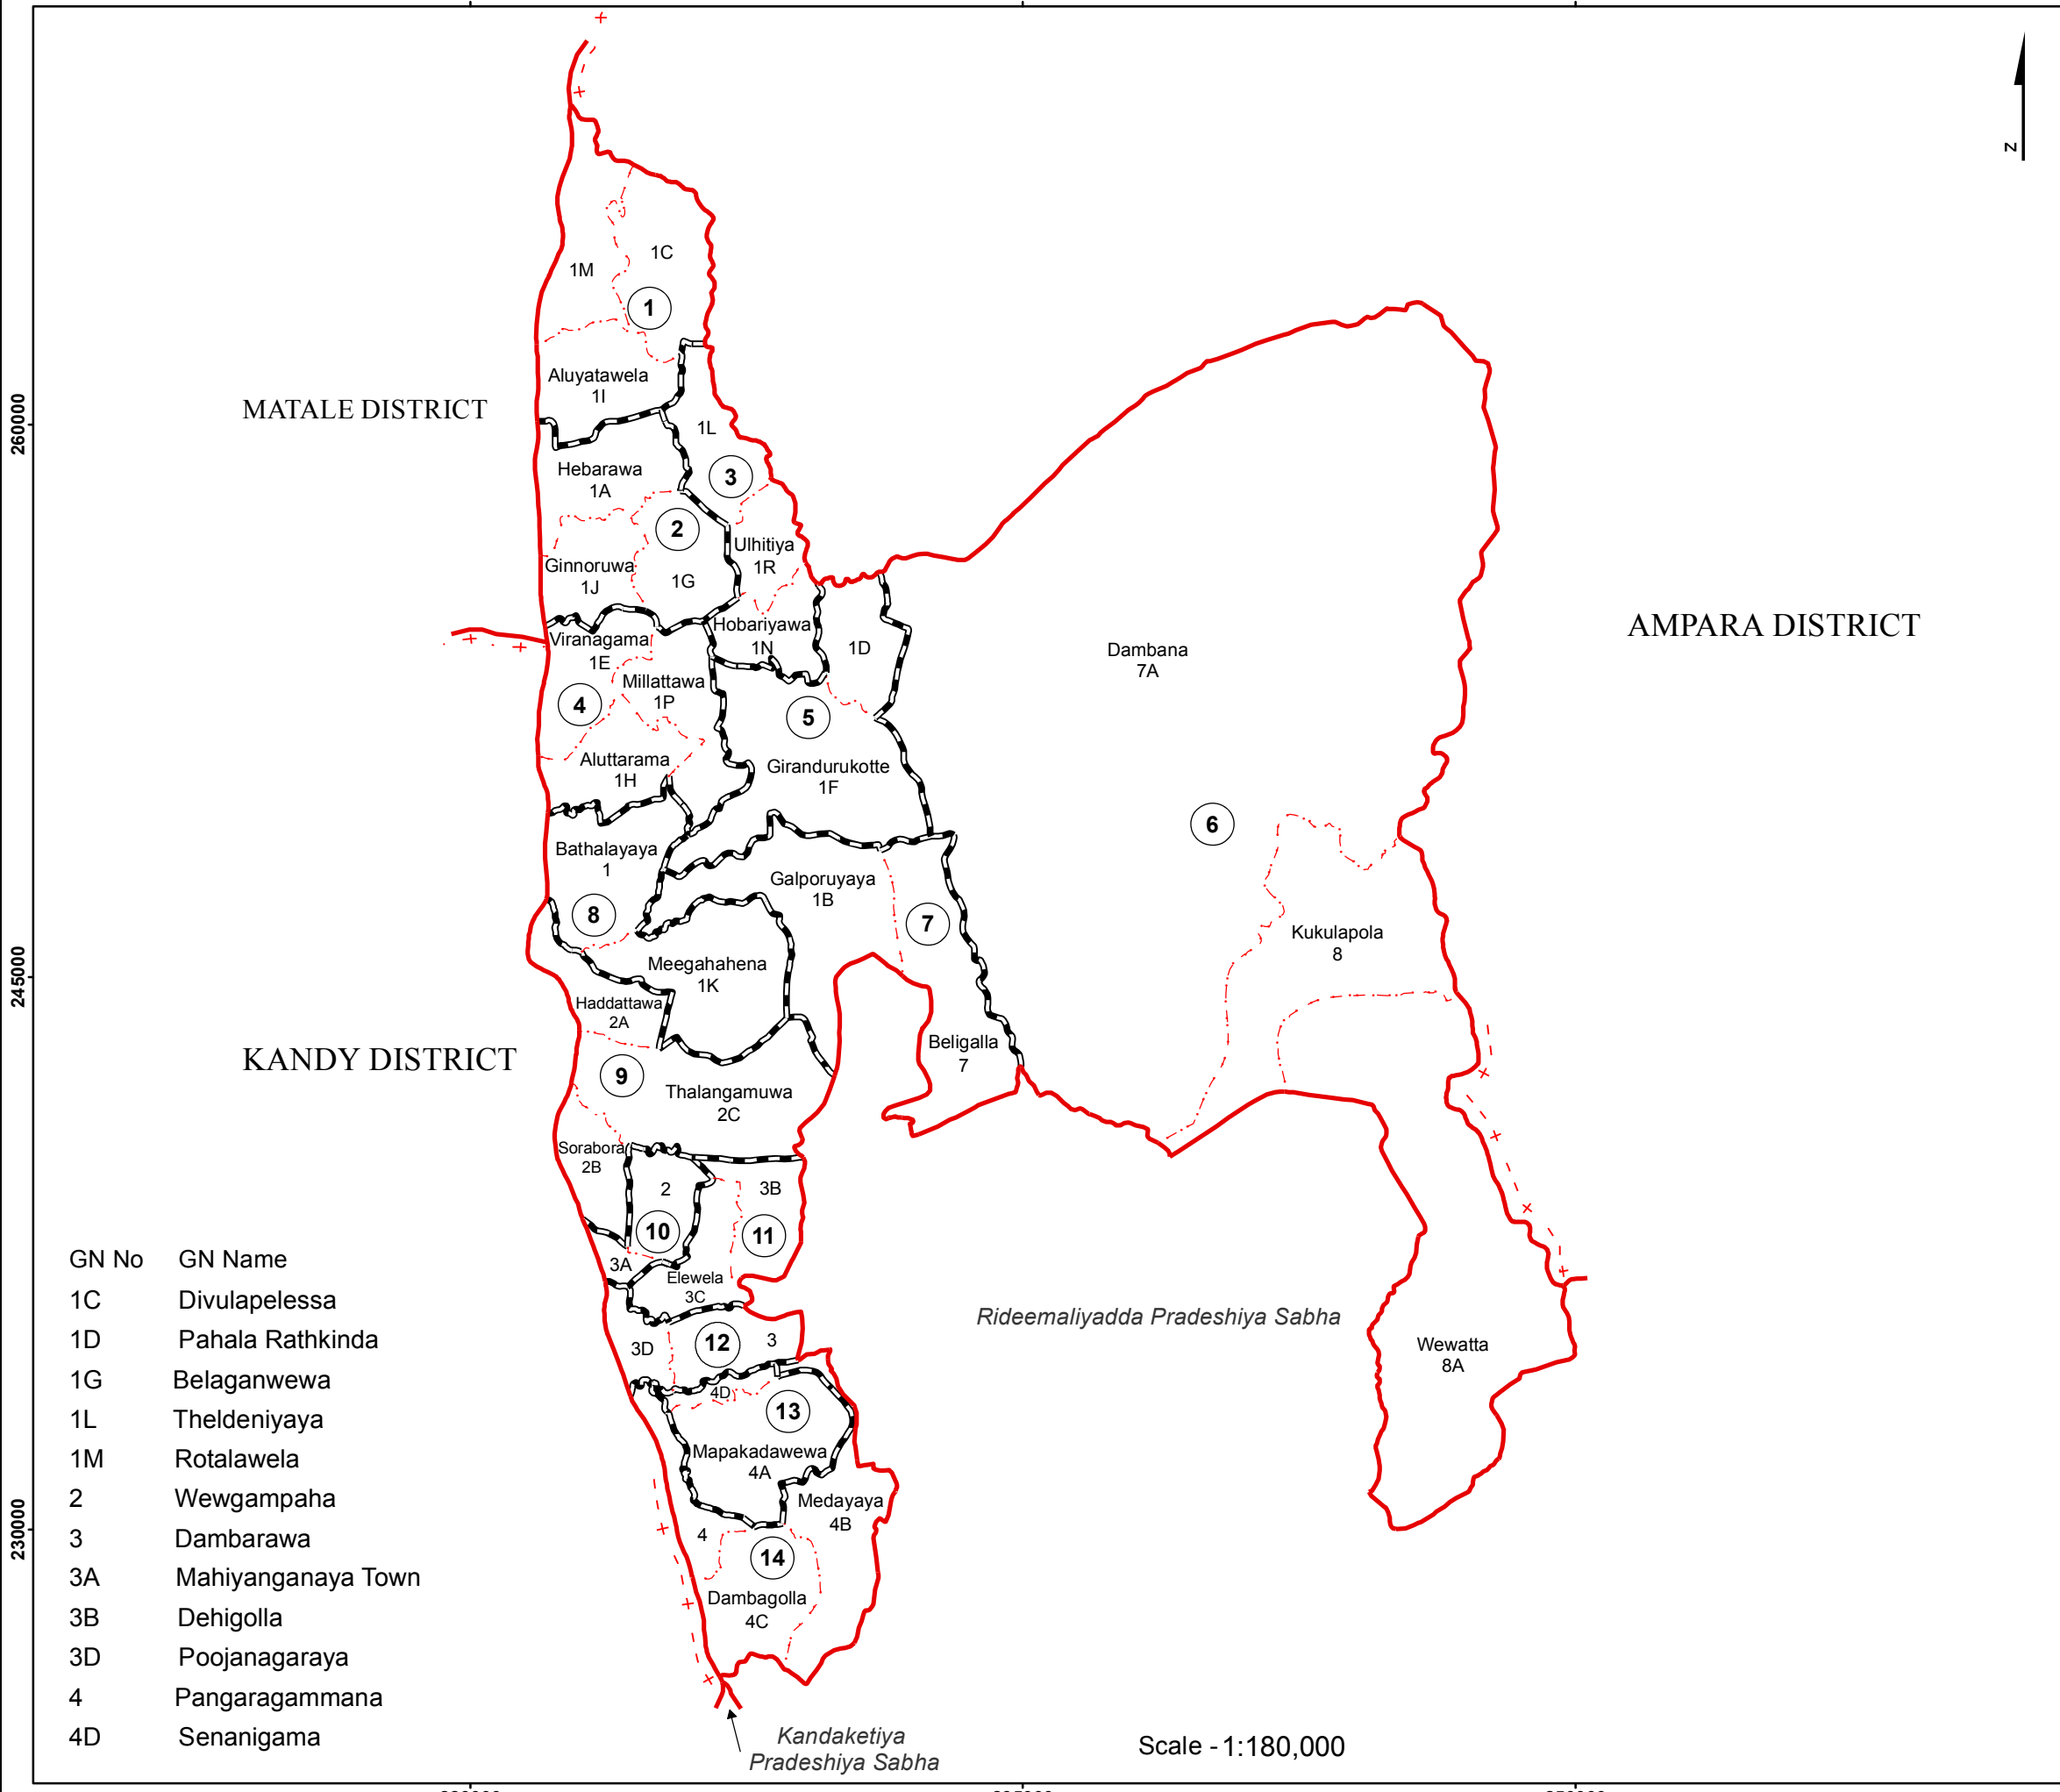

Ward Map of Mahiyanganaya Pradeshiya Sabha - Badulla District

Ref. No : NDC / 22 / 04

Mahiyanganaya Pradeshiya Sabha	
WARD No	WARD Name
1	Rotalawela
2	Ginnoruwa
3	Ulhitiya
4	Aluttarama
5	Girandurukotte
6	Dambana
7	Beligalla
8	Bathalayaya
9	Sorabora
10	Mahiyanganaya
11	Elewela
12	Dambarawa
13	Mapakadawewa
14	Pangaragammana

GN No	GN Name
1C	Divulapelessa
1D	Pahala Rathkinda
1G	Belaganwewa
1L	Theldeniyaya
1M	Rotalawela
2	Wewgampaha
3	Dambarawa
3A	Mahiyanganaya Town
3B	Dehigolla
3D	Poojanagaraya
4	Pangaragammana
4D	Senanigama

Legend

- + - - + Province Boundary
- + · + · District Boundary
- · - · - DS Boundary
- · - · - GN Boundary
- · - · - Polling Division Boundary
- PS Boundary
- — — MC / UC Boundary
- — — Ward Boundary
- ▨ Multi Member Ward

Prepared by Survey Department of Sri Lanka

Data Source:
National Delimitation Committee for Local Authorities - 2013
Ministry of Local Government and Provincial Councils

Scale - 1:180,000