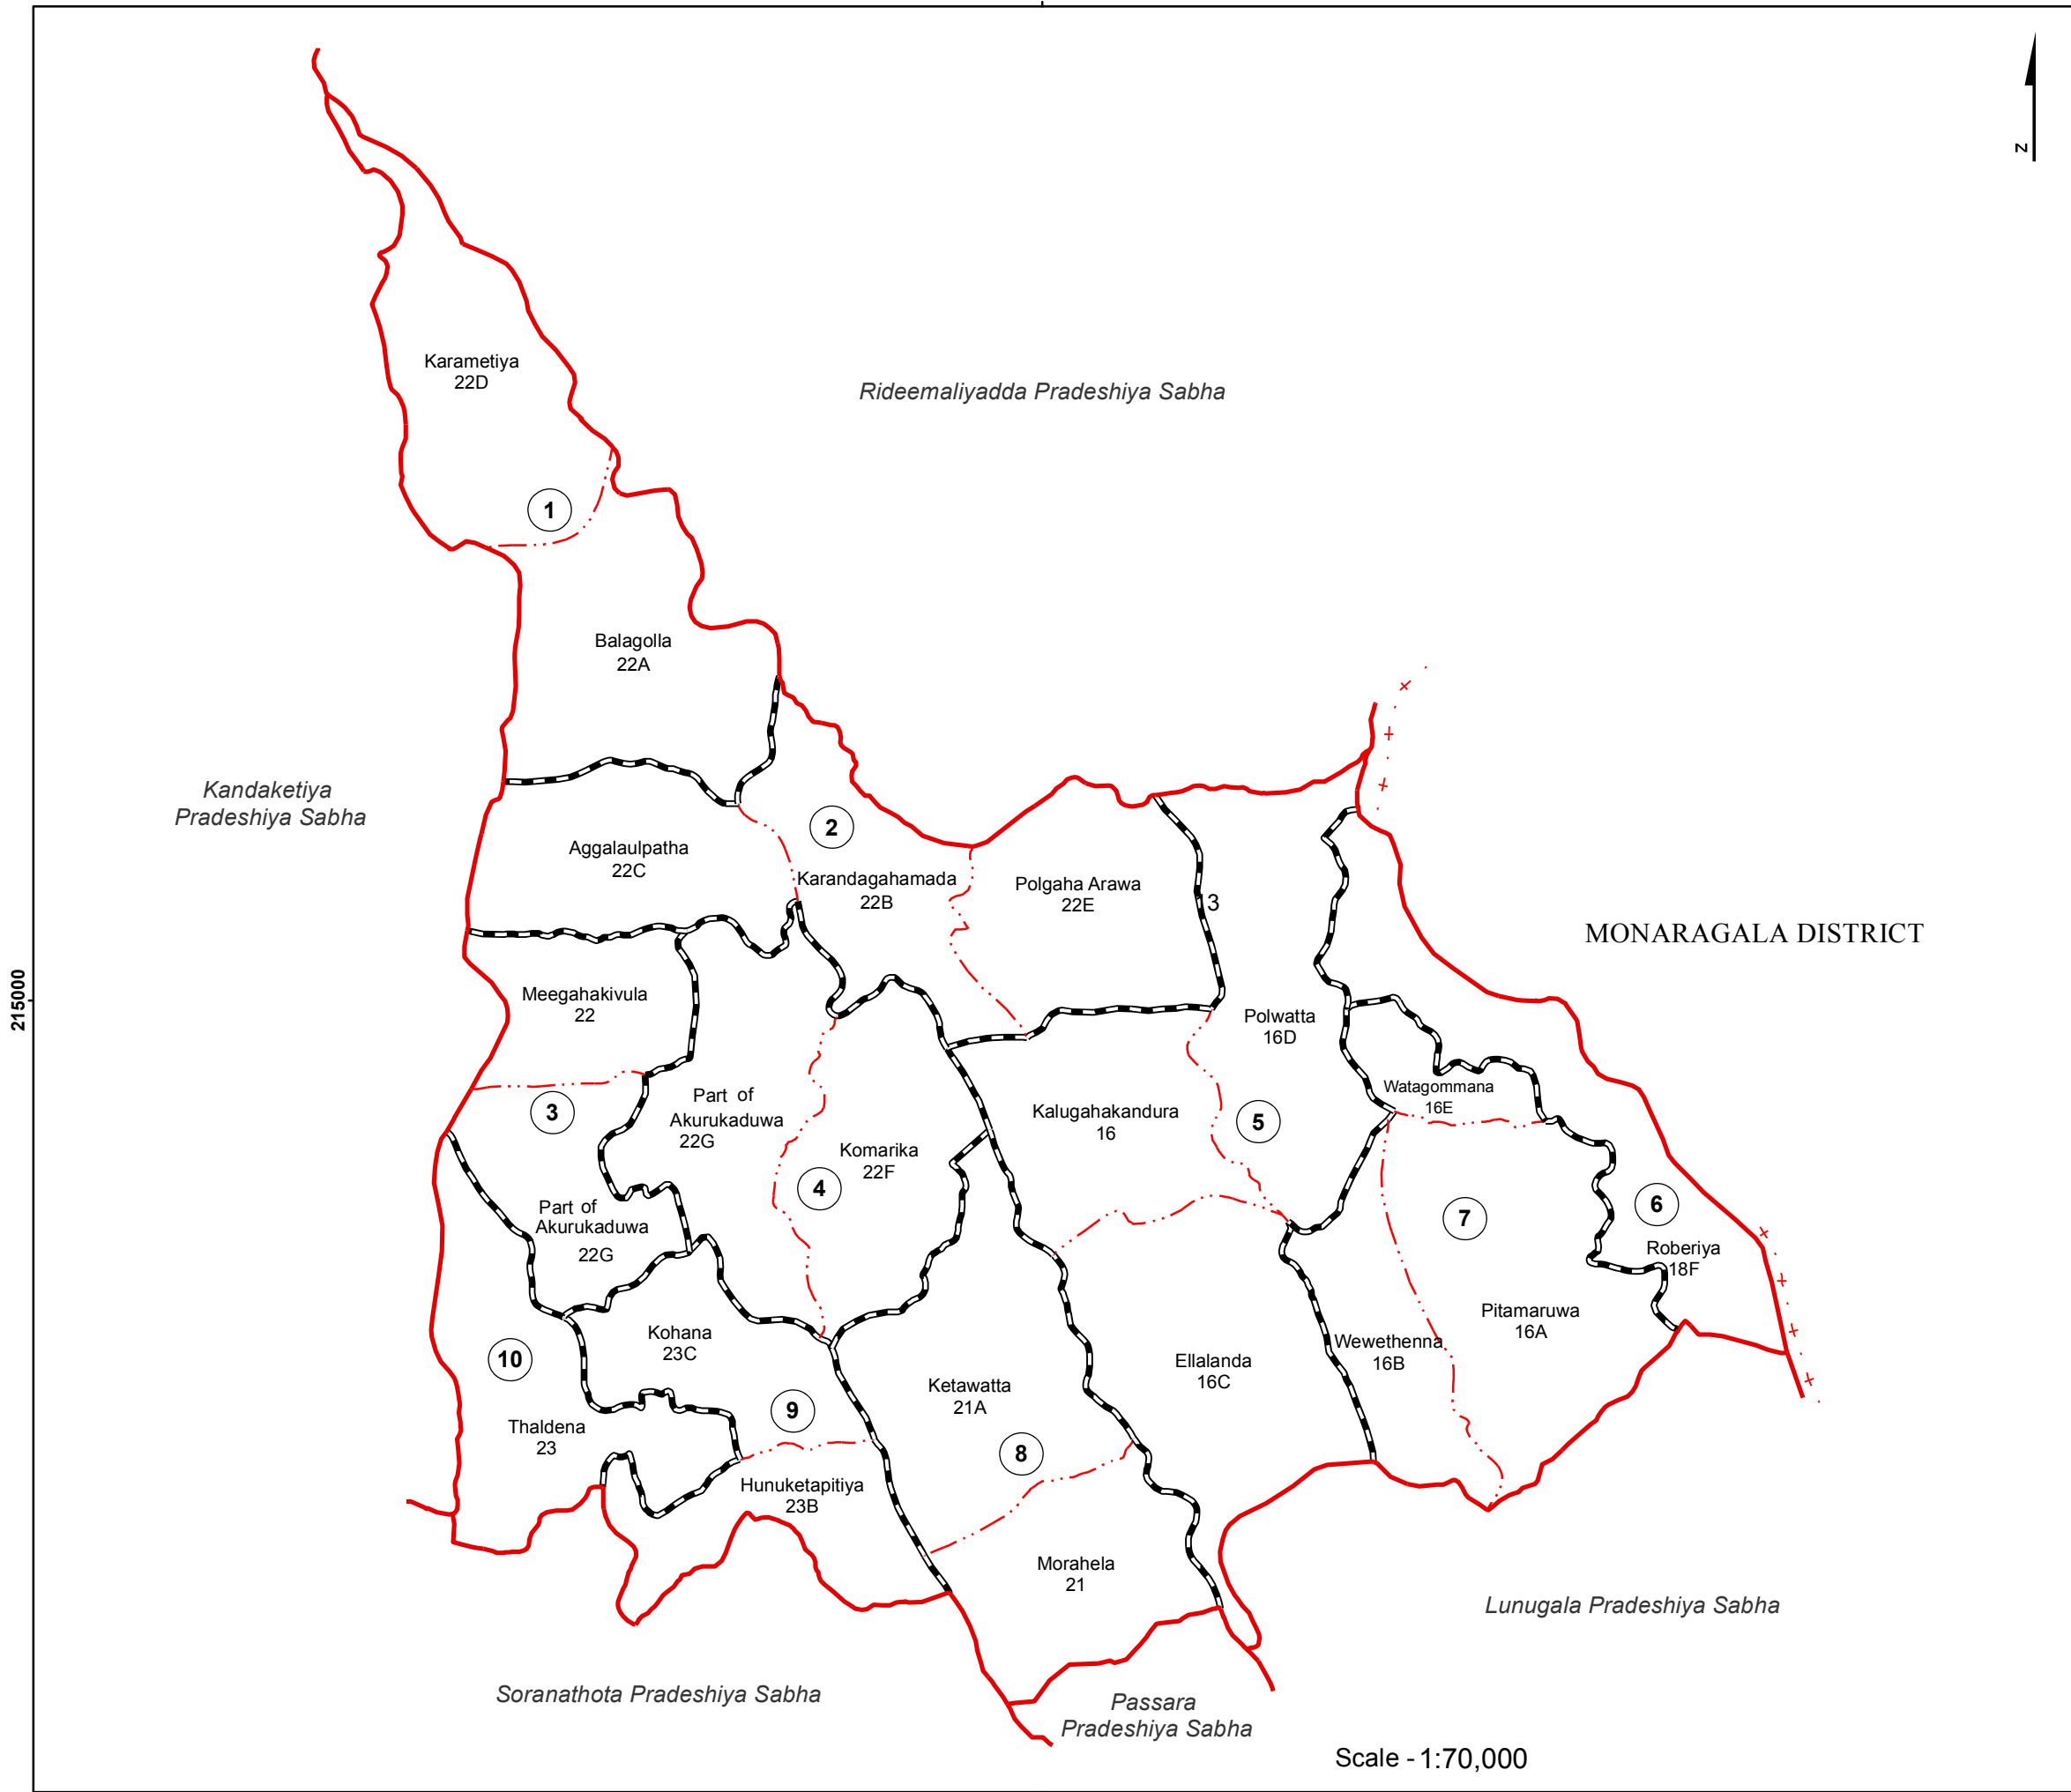

Ward Map of Meegahakivula Pradeshiya Sabha - Badulla District

Ref. No : NDC / 22 / 07

Meegahakivula Pradeshiya Sabha	
WARD No	WARD Name
1	Balagolla
2	Karandagahamada
3	Meegahakivula
4	Akurukaduwa
5	Kalugahakandura
6	Roberiya
7	Pitamaruwa
8	Ketawatta
9	Kohana
10	Thaldena

Legend

- + - - - + Province Boundary
- District Boundary
- . . . - DS Boundary
- - - - GN Boundary
- Polling Division Boundary
- PS Boundary
- - - - MC / UC Boundary
- Ward Boundary
- ▨▨▨ Multi Member Ward

Prepared by Survey Department of Sri Lanka

Data Source:
National Delimitation Committee for Local Authorities - 2013
Ministry of Local Government and Provincial Councils

215000

235000

Scale - 1:70,000