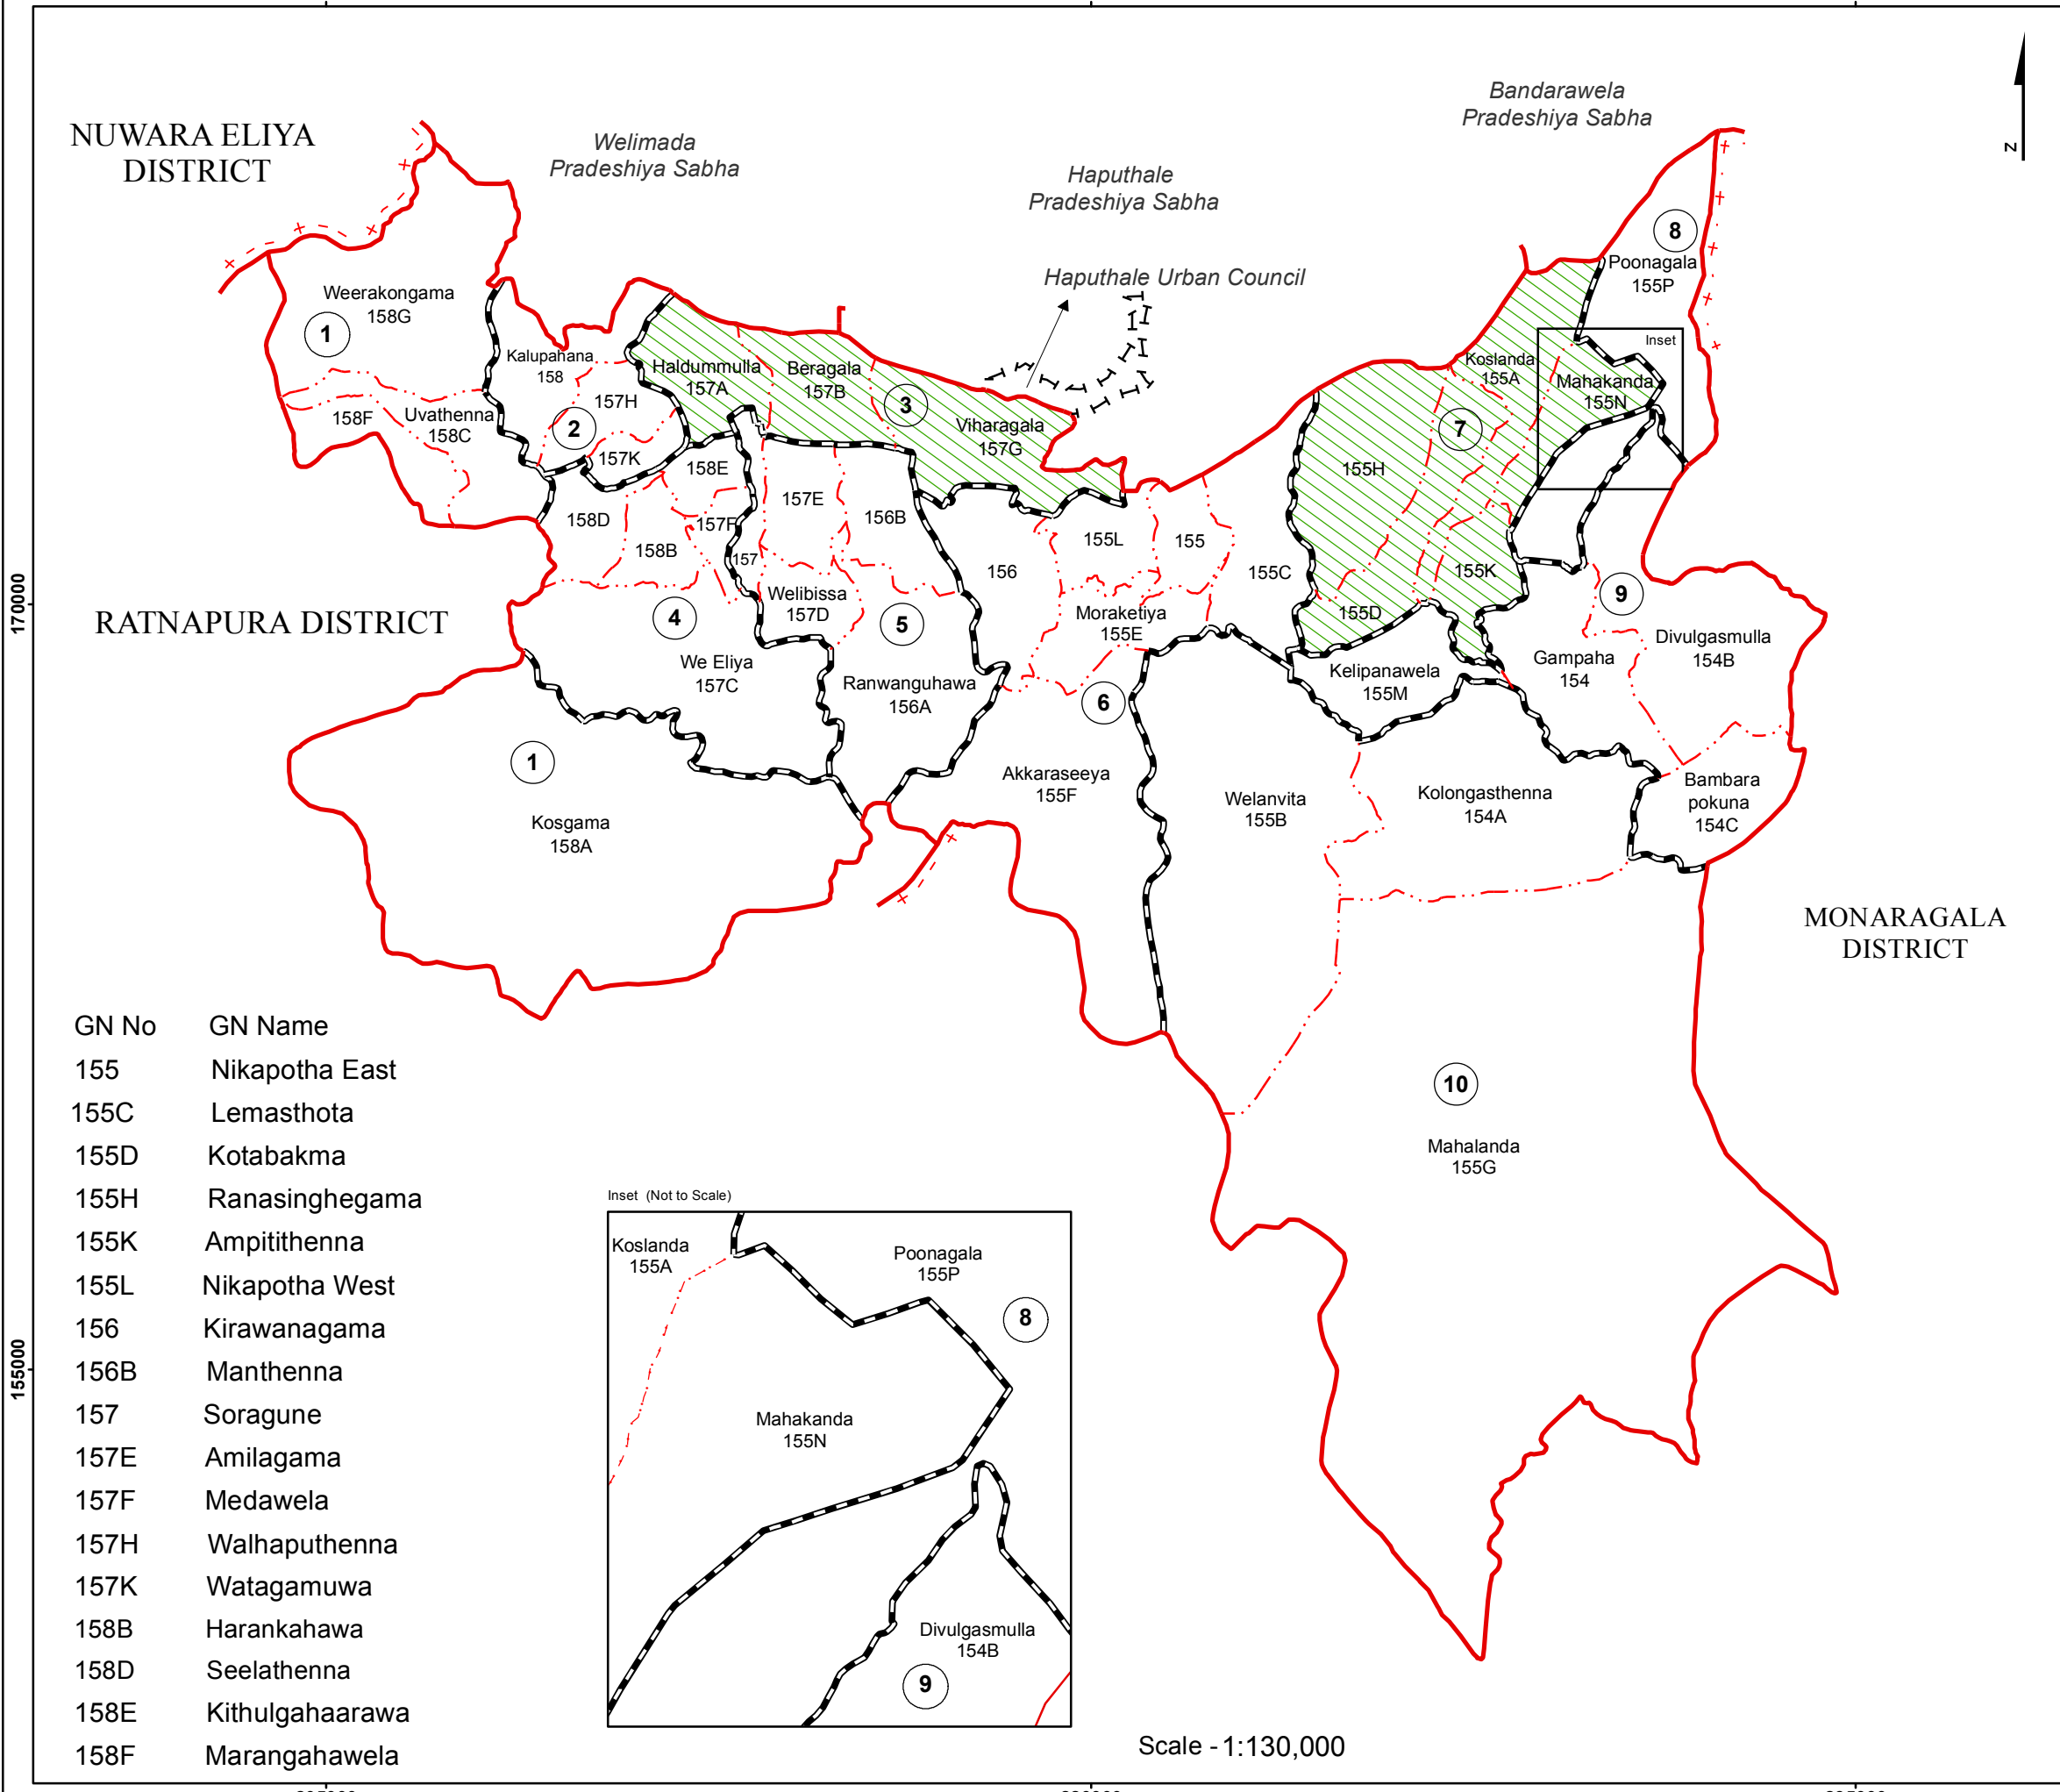

# Ward Map of Haldummulla Pradeshiya Sabha - Badulla District

Ref. No : NDC / 22 / 18

Haldummulla Pradeshiya Sabha	
WARD No	WARD Name
1	Uvathenna
2	Walhaputhenna
3	Haldummulla
4	Harankahawa
5	Soragune
6	Nikapotha
7	Koslanda
8	Poonagala
9	Gampaha
10	Mahalanda

GN No	GN Name
155	Nikapotha East
155C	Lemasthota
155D	Kotabakma
155H	Ranasinghegama
155K	Ampitithenna
155L	Nikapotha West
156	Kirawanagama
156B	Manthenna
157	Soragune
157E	Amilagama
157F	Medawela
157H	Walhaputhenna
157K	Watagamuwa
158B	Harankahawa
158D	Seelathenna
158E	Kithulgahaarawa
158F	Marangahawela

Legend	
	Province Boundary
	District Boundary
	DS Boundary
	GN Boundary
	Polling Division Boundary
	PS Boundary
	MC / UC Boundary
	Ward Boundary
	Multi Member Ward

Prepared by Survey Department of Sri Lanka

Data Source:  
National Delimitation Committee for Local Authorities - 2013  
Ministry of Local Government and Provincial Councils

Scale - 1:130,000

170000

155000

205000

220000

235000