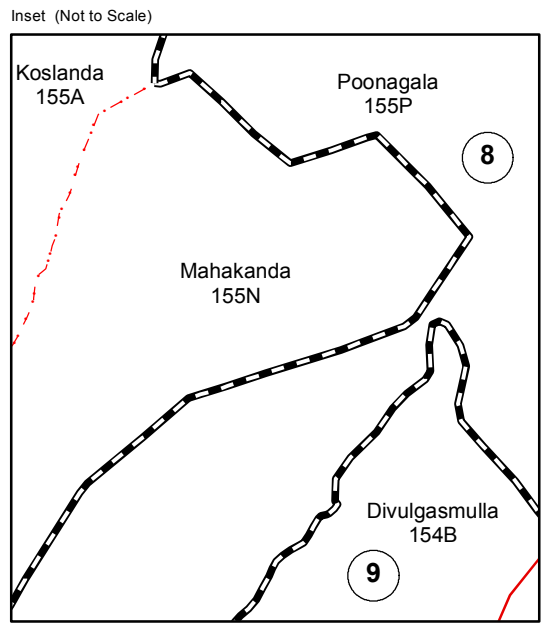

Legend	
	Province Boundary
	District Boundary
	DS Boundary
	GN Boundary
	Polling Division Boundary
	PS Boundary
	MC / UC Boundary
	Ward Boundary
	Multi Member Ward

Prepared by Survey Department of Sri Lanka

Data Source:
National Delimitation Committee for Local Authorities - 2013
Ministry of Local Government and Provincial Councils

Scale - 1:130,000

170000

155000

205000

220000

235000