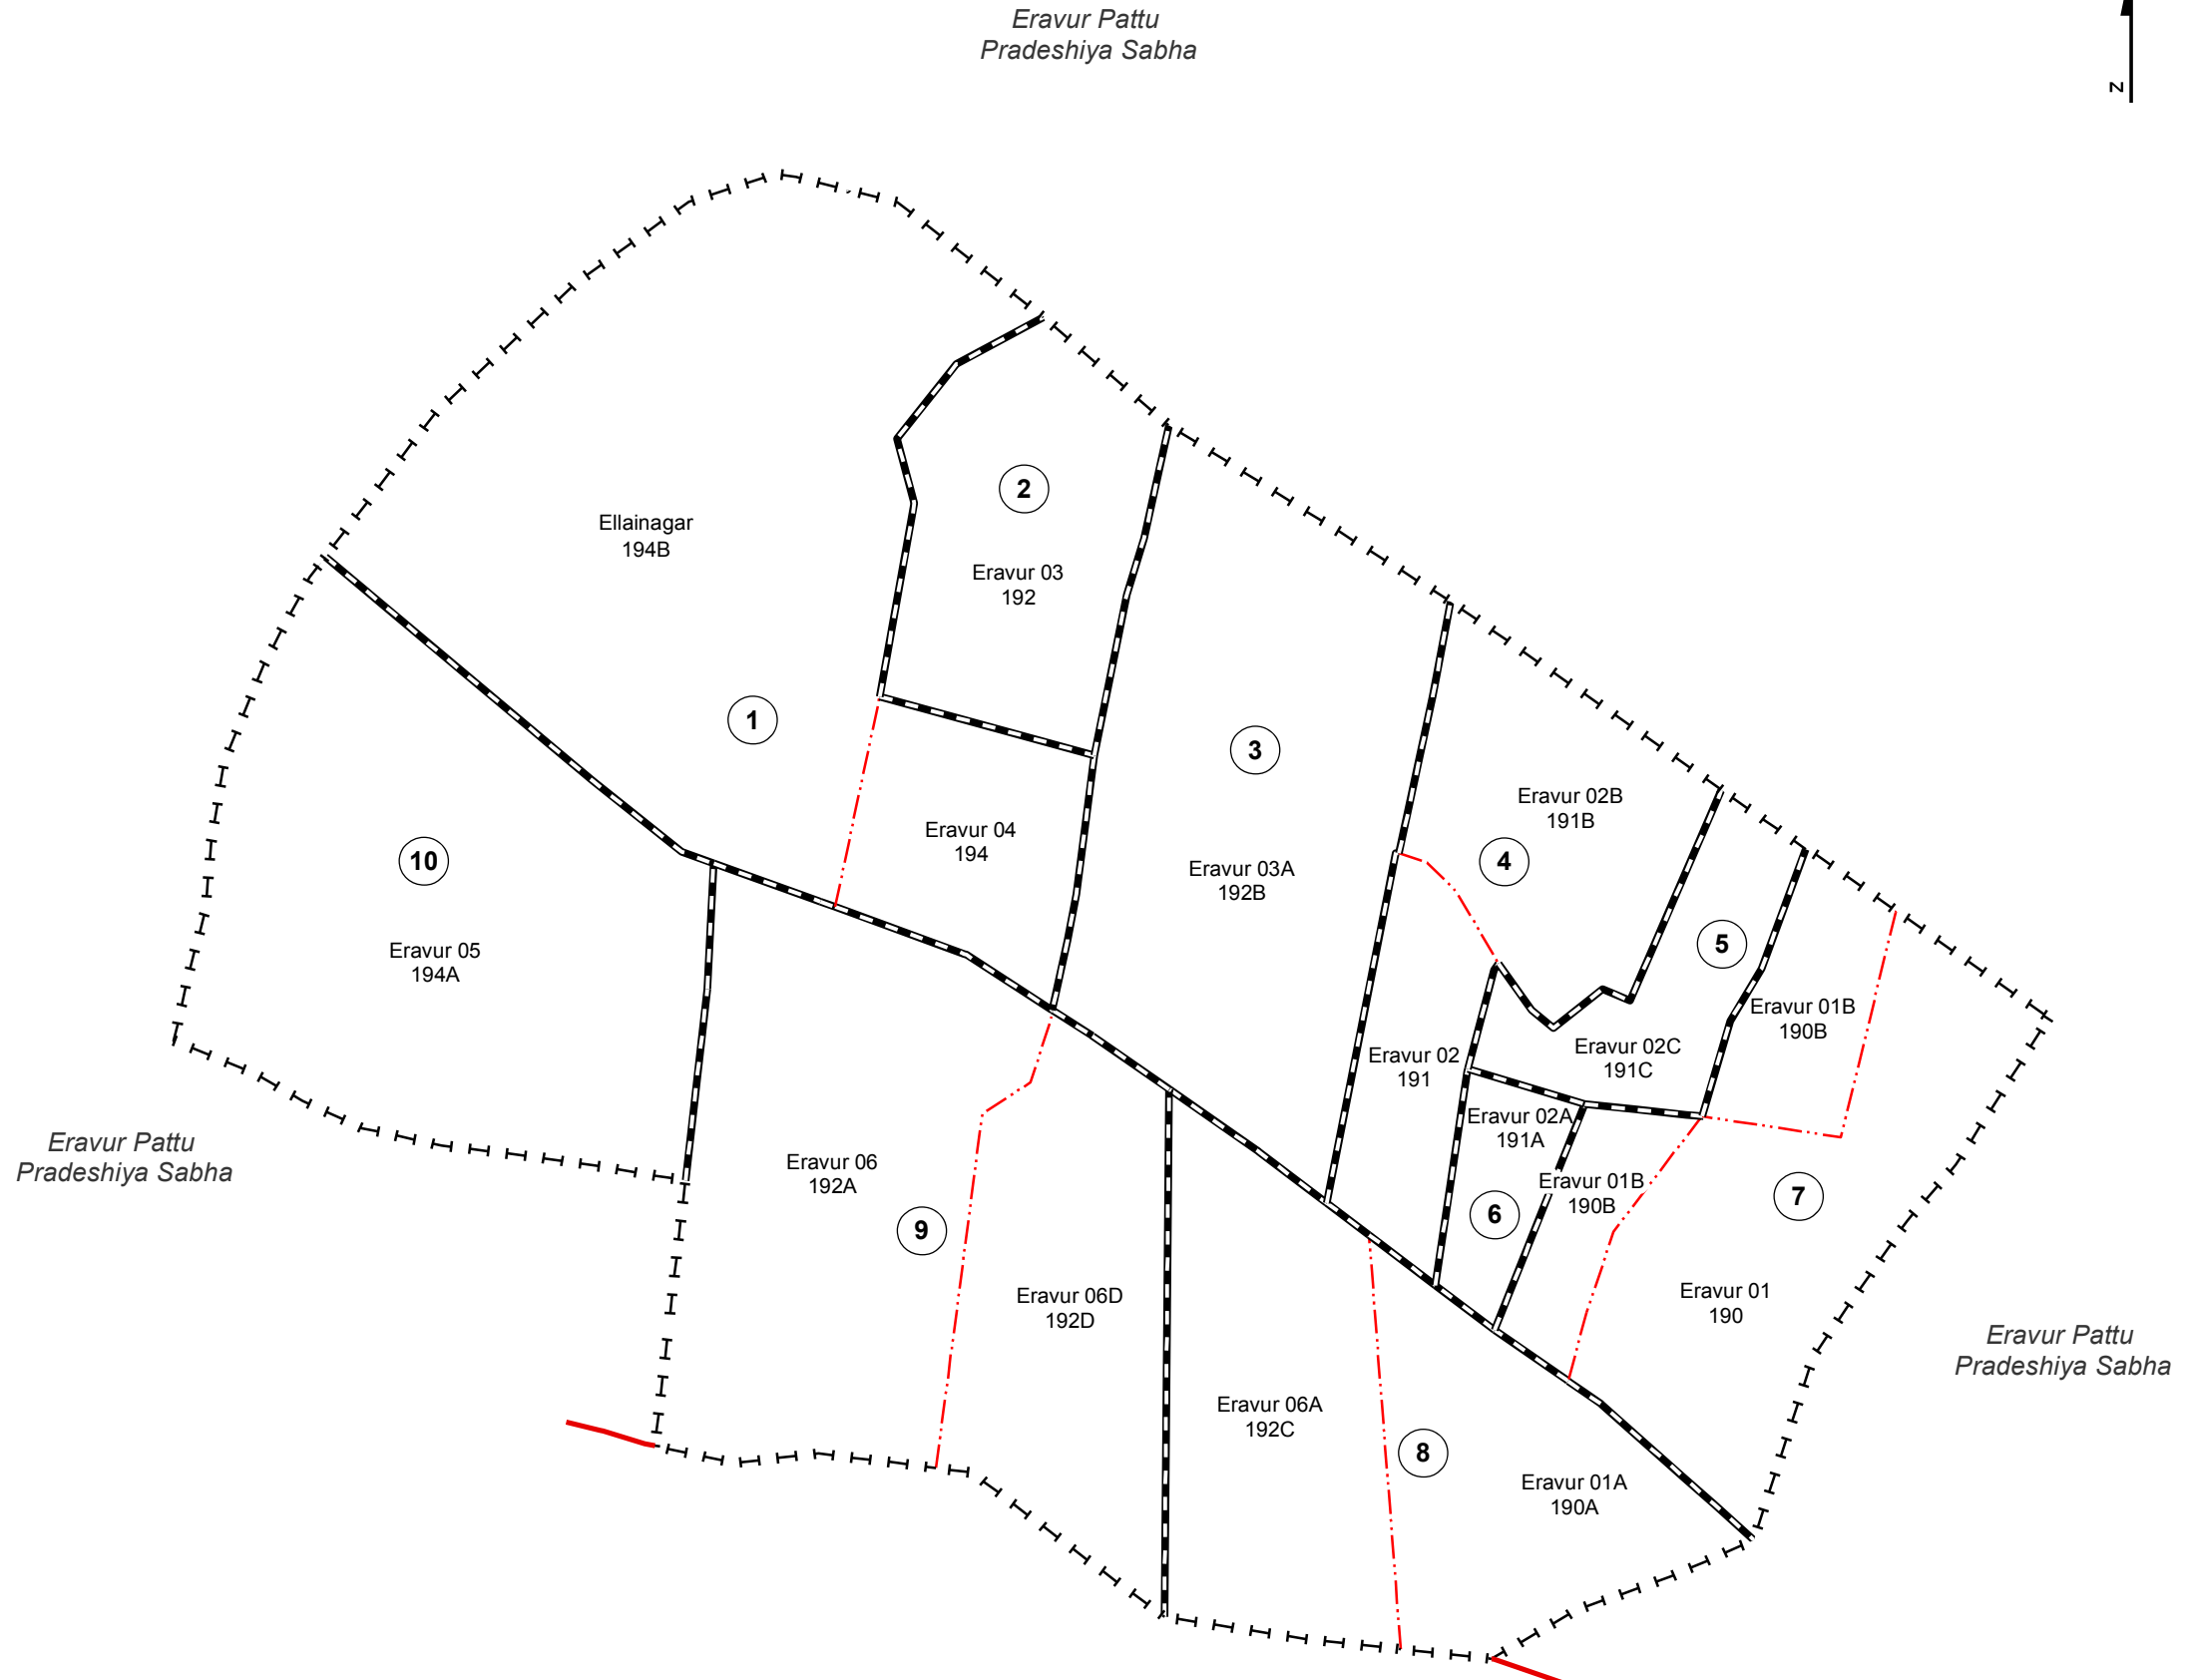

Ward Map of Eravur Urban Council - Batticaloa District

Ref. No : NDC / 15 / 02

Eravur Urban Council

Eravur Urban Council	
WARD No	WARD Name
1	Ellainagar
2	Jiffriya
3	Makkamadi
4	Jamiul Akbar
5	Riffaipalli
6	Palliyadi
7	Rahumaniya
8	Arafa
9	Oddupalli
10	Kovilpuram

Legend

- + - - - + Province Boundary
- . + . . . + District Boundary
- . - . - . DS Boundary
- . - . - . GN Boundary
- - - - - Polling Division Boundary
- PS Boundary
- - - - - MC / UC Boundary
- - - - - Ward Boundary
- Multi Member Ward

Prepared by Survey Department of Sri Lanka

Data Source:
National Delimitation Committee for Local Authorities - 2013
Ministry of Local Government and Provincial Councils

Scale - 1:10,000