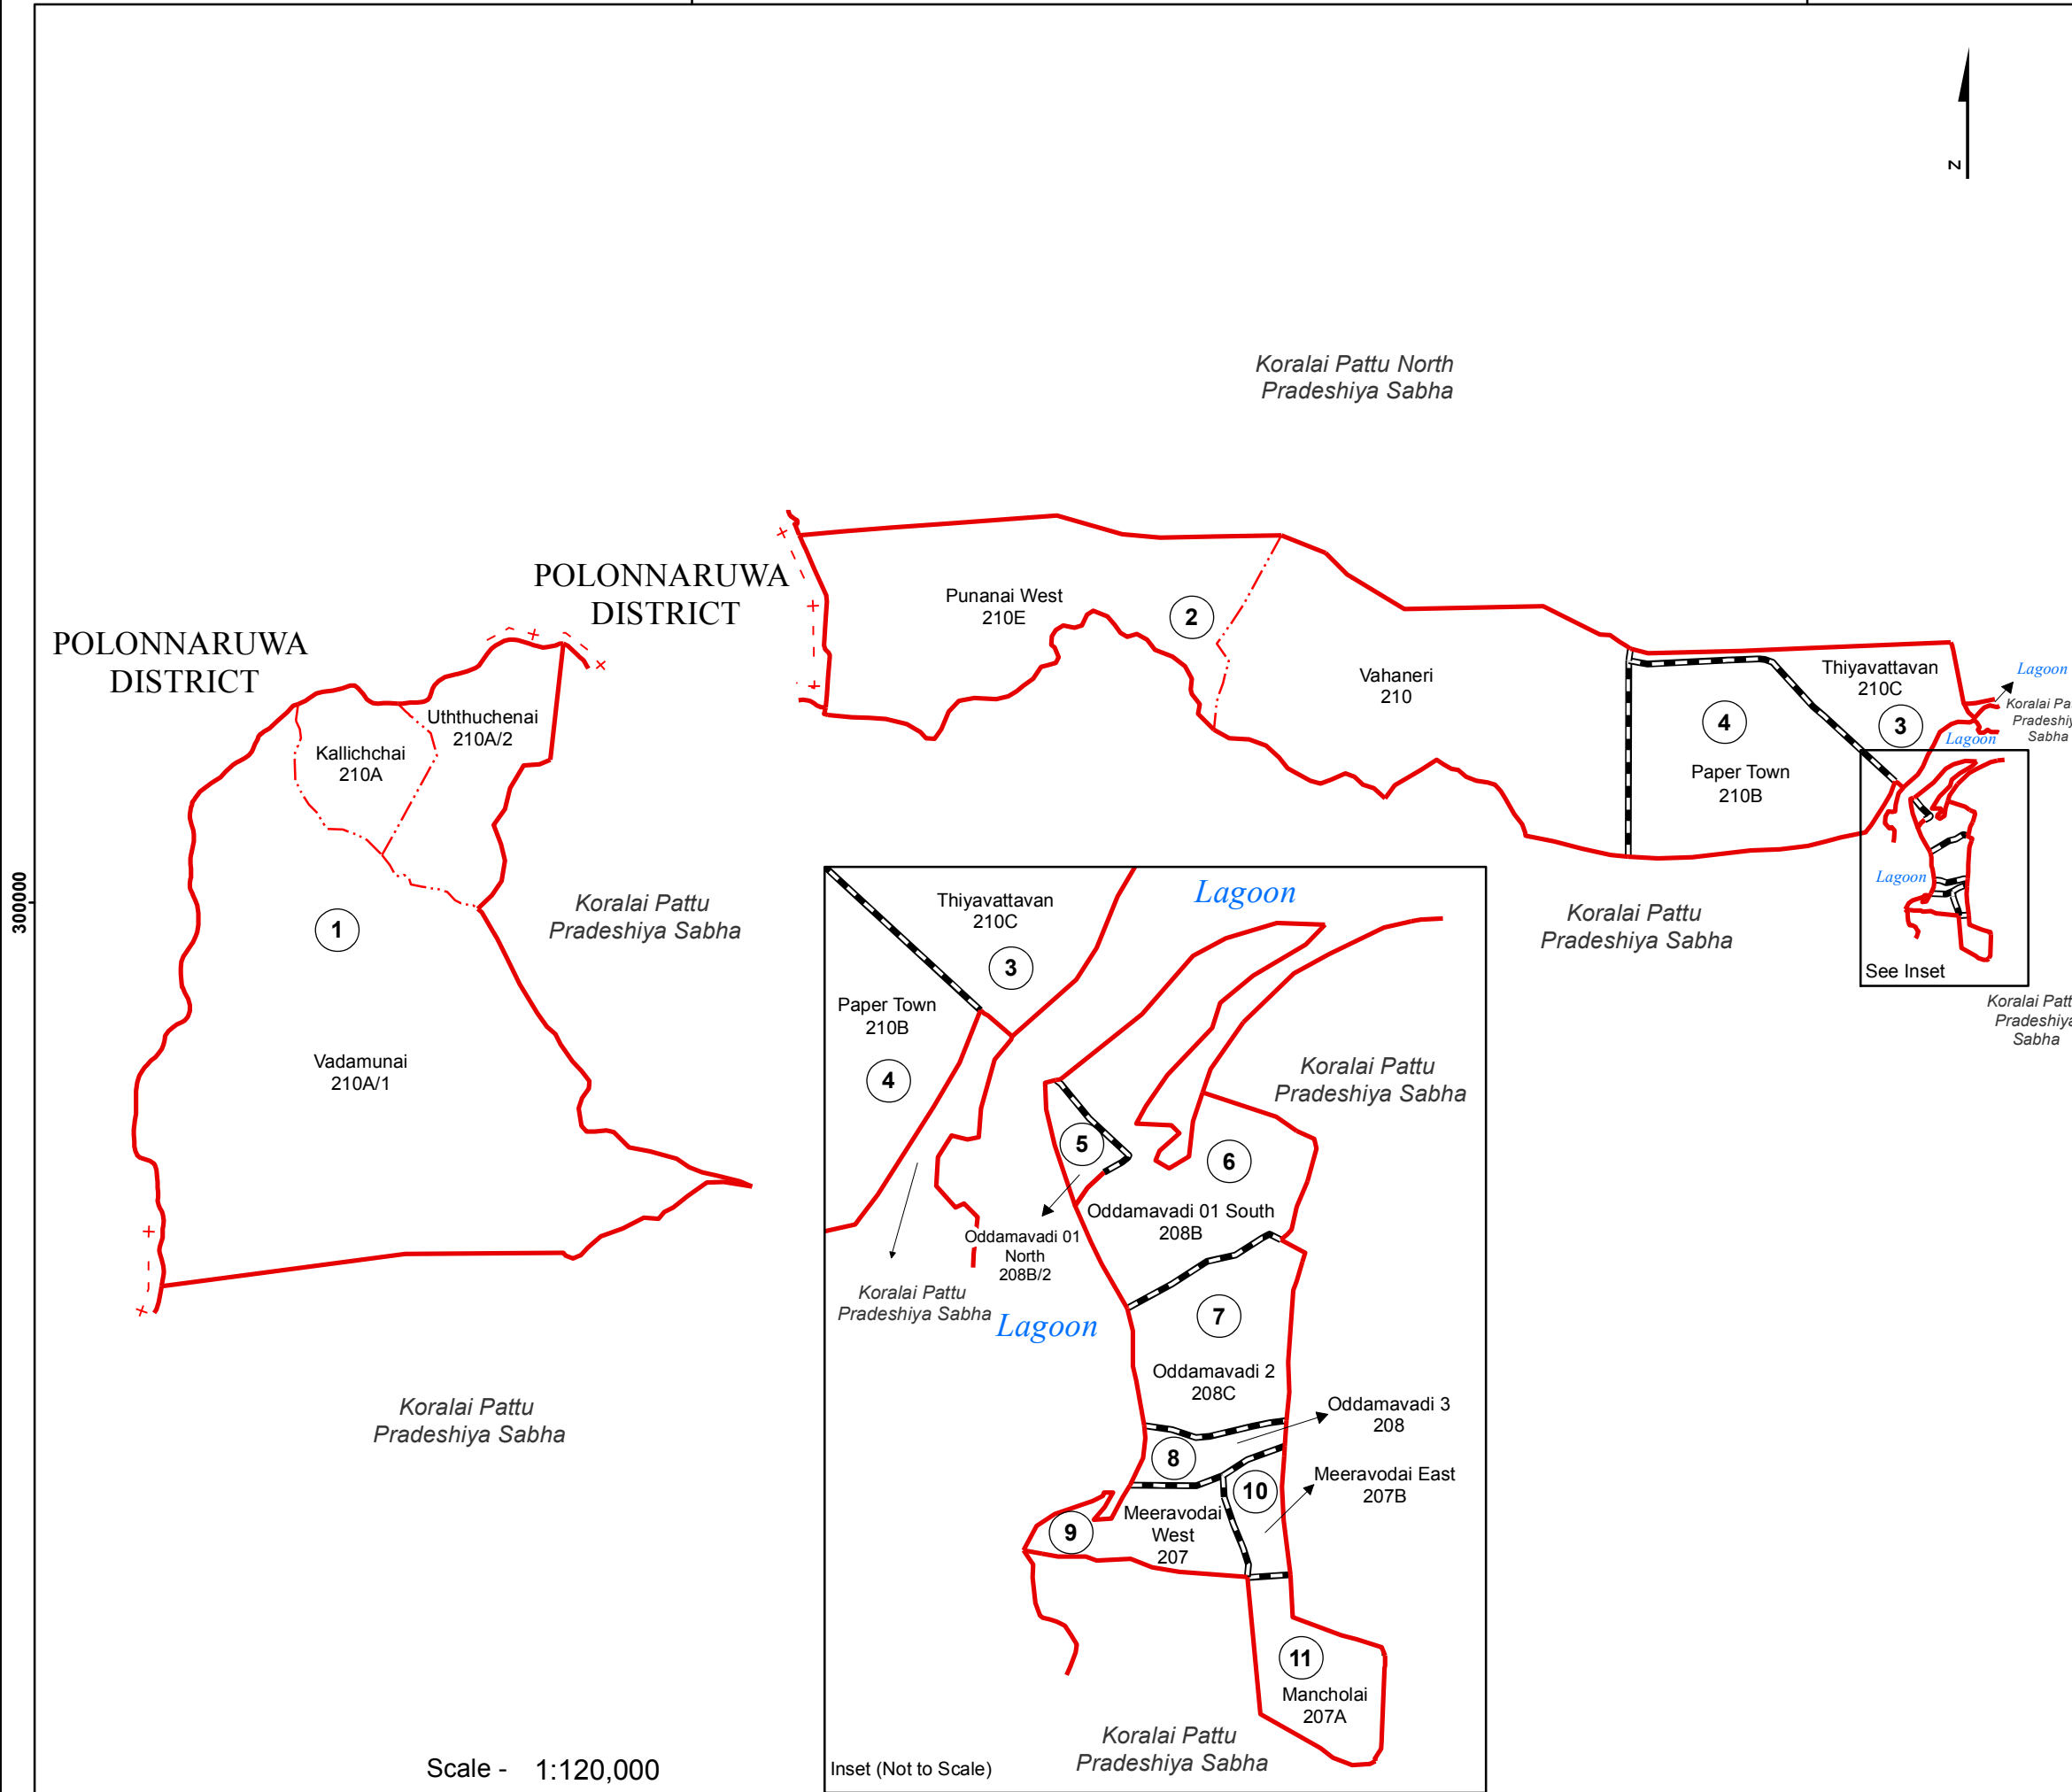

Ward Map of Koralai Pattu West Pradeshiya Sabha - Batticaloa District

Ref. No : NDC / 15 / 04

Koralai Pattu West Pradeshiya Sabha

Koralai Pattu West Pradeshiya Sabha

WARD No	WARD Name
1	Vadamunai
2	Vahaneri
3	Thiyavattavan
4	Paper Town
5	Oddamavadi 01 North
6	Oddamavadi 01 South
7	Oddamavadi 2
8	Oddamavadi 3
9	Meeravodai West
10	Meeravodai East
11	Mancholai

Legend

- + - - - + Province Boundary
- . + . . . + District Boundary
- . . . - DS Boundary
- . . . - GN Boundary
- - - - - Polling Division Boundary
- — — — — PS Boundary
- — — — — MC / UC Boundary
- — — — — Ward Boundary
- ▨▨▨▨ Multi Member Ward

Prepared by Survey Department of Sri Lanka

Data Source:
National Delimitation Committee for Local Authorities - 2013
Ministry of Local Government and Provincial Councils