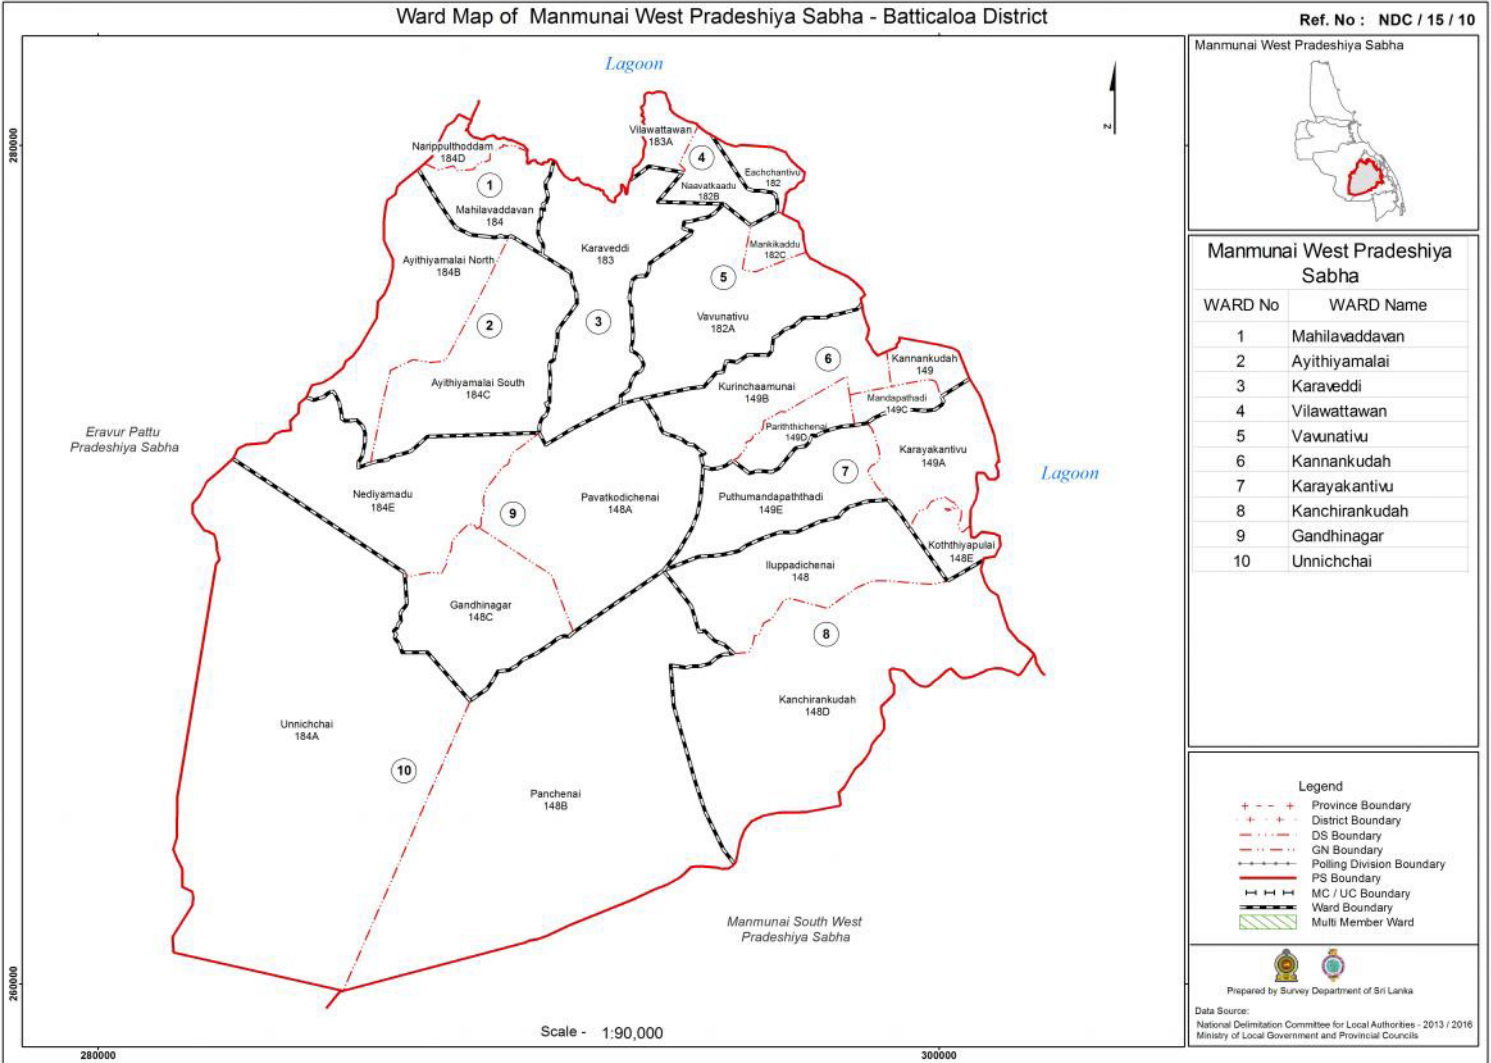

Ward Map of Manmunai West Pradeshiya Sabha - Batticaloa District

Ref. No : NDC / 15 / 10

Manmunai West Pradeshiya Sabha

WARD No	WARD Name
1	Mahilavaddavan
2	Ayithiyamalai
3	Karaveddi
4	Vilawattawan
5	Vavunativu
6	Kannankudah
7	Karayakantivu
8	Kanchirankudah
9	Gandhinagar
10	Unnichchai

Legend

- Province Boundary
- District Boundary
- DS Boundary
- GN Boundary
- Polling Division Boundary
- PS Boundary
- MC / UC Boundary
- Ward Boundary
- Multi Member Ward

Prepared by Survey Department of Sri Lanka
 Data Source:
 National Delimitation Committee for Local Authorities - 2013 / 2016
 Ministry of Local Government and Provincial Councils