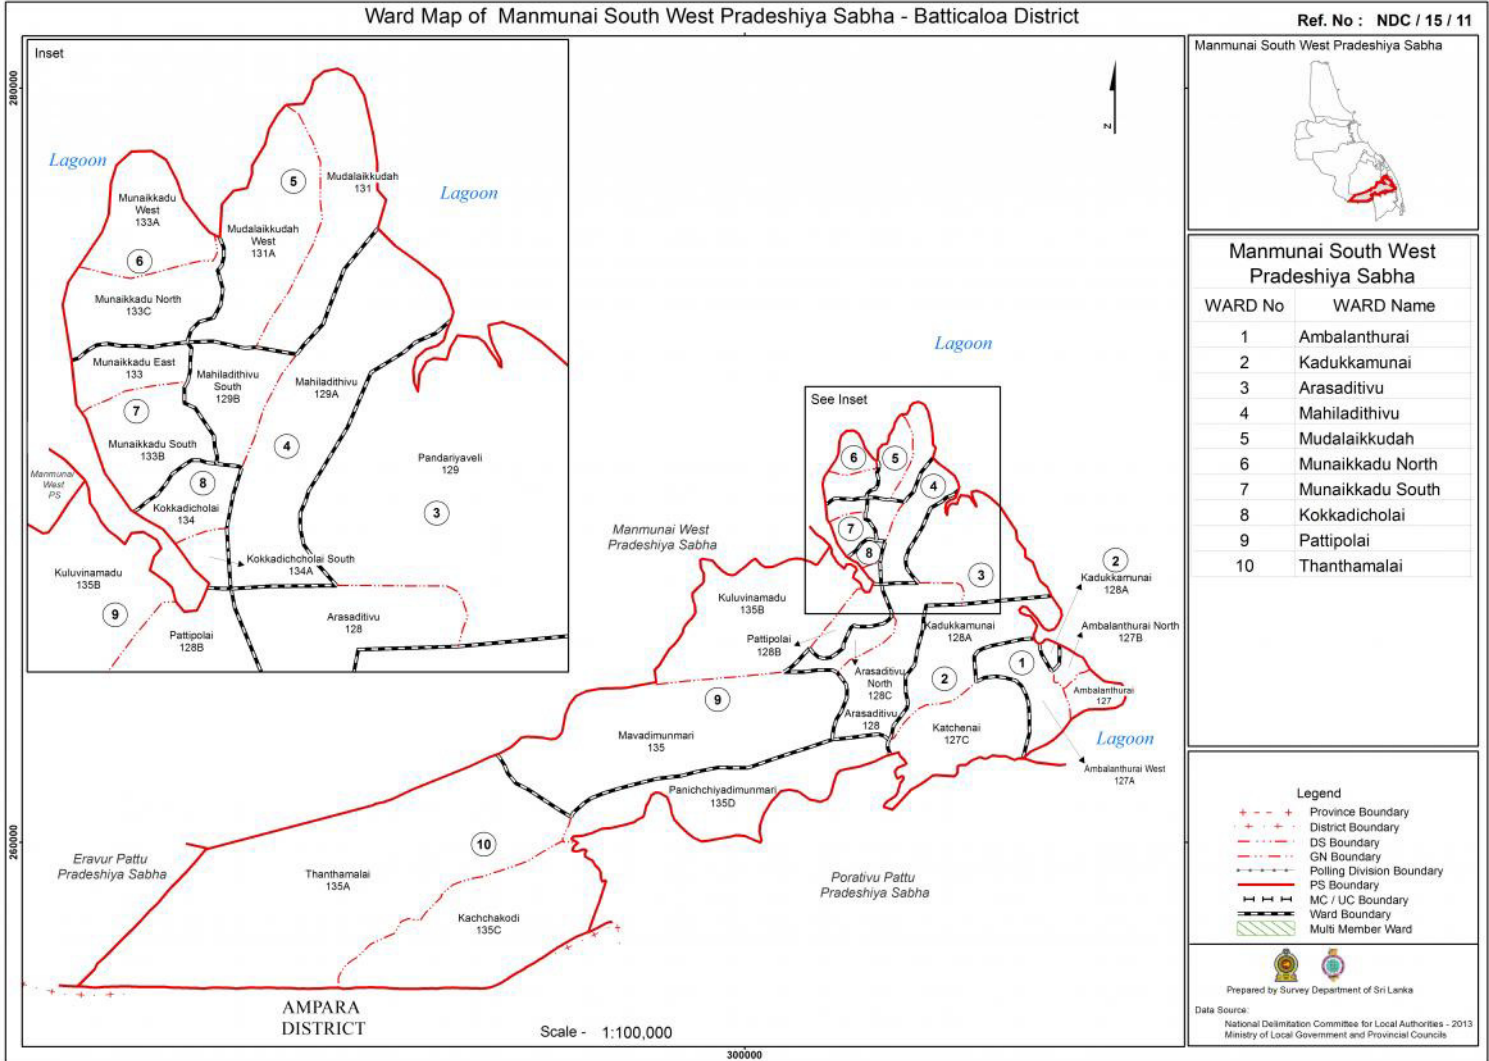

Ward Map of Manmunai South West Pradeshiya Sabha - Batticaloa District

Ref. No : NDC / 15 / 11

Manmunai South West Pradeshiya Sabha

WARD No	WARD Name
1	Ambalanthurai
2	Kadukkamunai
3	Arasaditivu
4	Mahiladithivu
5	Mudalaikkudah
6	Munaikkadu North
7	Munaikkadu South
8	Kokkadicholai
9	Pattipolai
10	Thanthamalai

Legend

- Province Boundary
- District Boundary
- DS Boundary
- GN Boundary
- Polling Division Boundary
- PS Boundary
- MC / UC Boundary
- Ward Boundary
- Multi Member Ward

Prepared by Survey Department of Sri Lanka
 Data Source: National Delimitation Committee for Local Authorities - 2013
 Ministry of Local Government and Provincial Councils

AMPARA DISTRICT

Scale - 1:100,000

300000