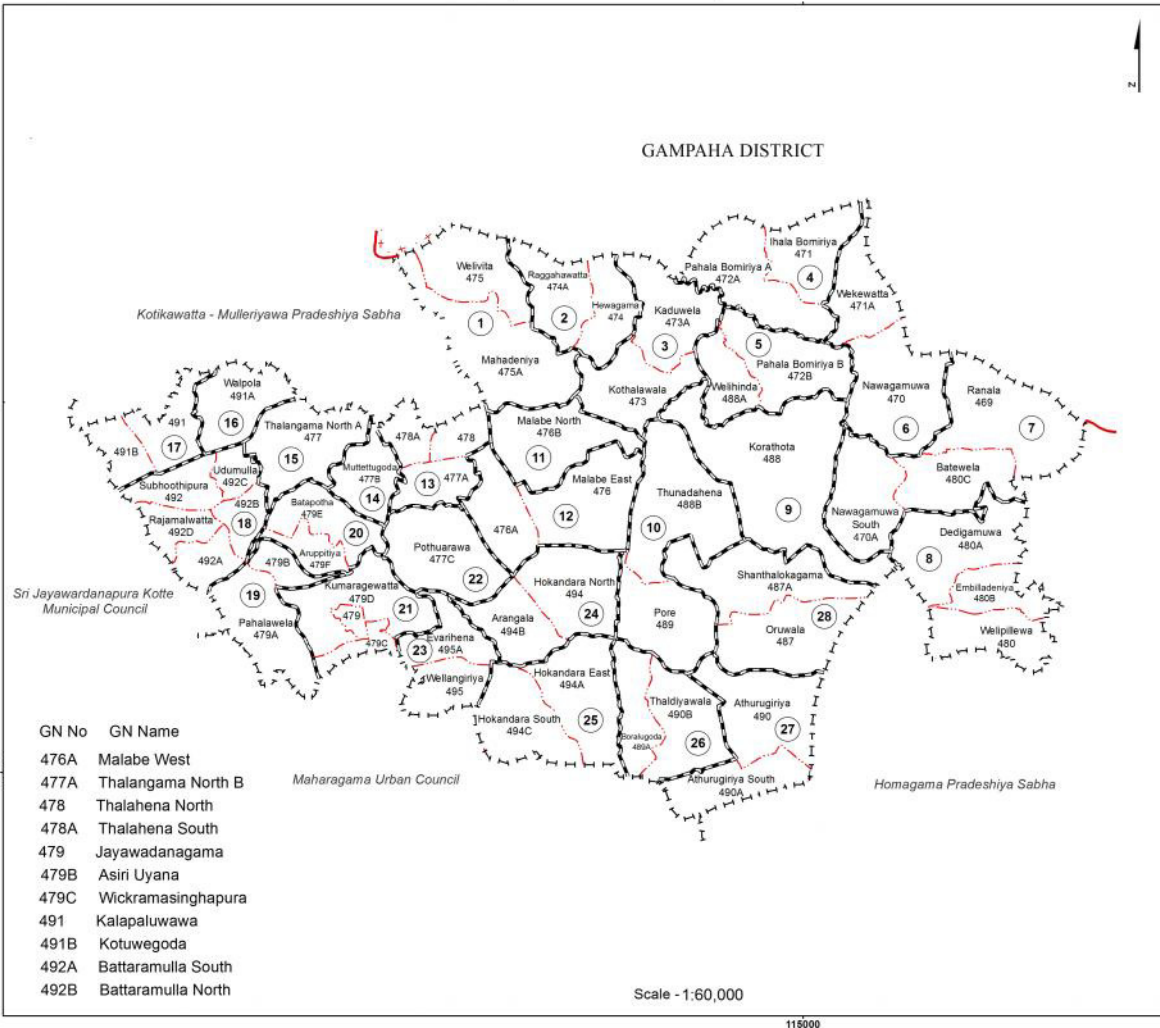

Ward Map of Kaduwela Municipal Council - Colombo District

Ref. No : NDC / 01 / 04

GAMPAHA DISTRICT

Kaduwela Municipal Council

WARD No	WARD Name
1	Welivita
2	Hewagama
3	Kaduwela
4	Bomiriya North
5	Bomiriya South
6	Nawagamuwa
7	Ranala
8	Dedigamuwa
9	Korathota
10	Pore
11	Malabe North
12	Malabe
13	Thalahena
14	Muttettugoda
15	Thalangama
16	Walpola
17	Kalapaluwawa
18	Battaramulla
19	Pelawatta
20	Batapotha
21	Jayawadanagama
22	Pothuwarawa
23	Wellangiriya
24	Arangala
25	Hokandara
26	Boralugoda
27	Athurugiriya
28	Oruwala

GN No	GN Name
476A	Malabe West
477A	Thalangama North B
478	Thalahena North
478A	Thalahena South
479	Jayawadanagama
479B	Asiri Uyana
479C	Wickramasinghapura
491	Kalapaluwawa
491B	Kotuwegoda
492A	Battaramulla South
492B	Battaramulla North

Legend

- Province Boundary
- District Boundary
- DS Boundary
- GN Boundary
- PS Boundary
- Polling Division Boundary
- MC / UC Boundary
- Ward Boundary
- Multi Member Ward

Scale - 1:60,000