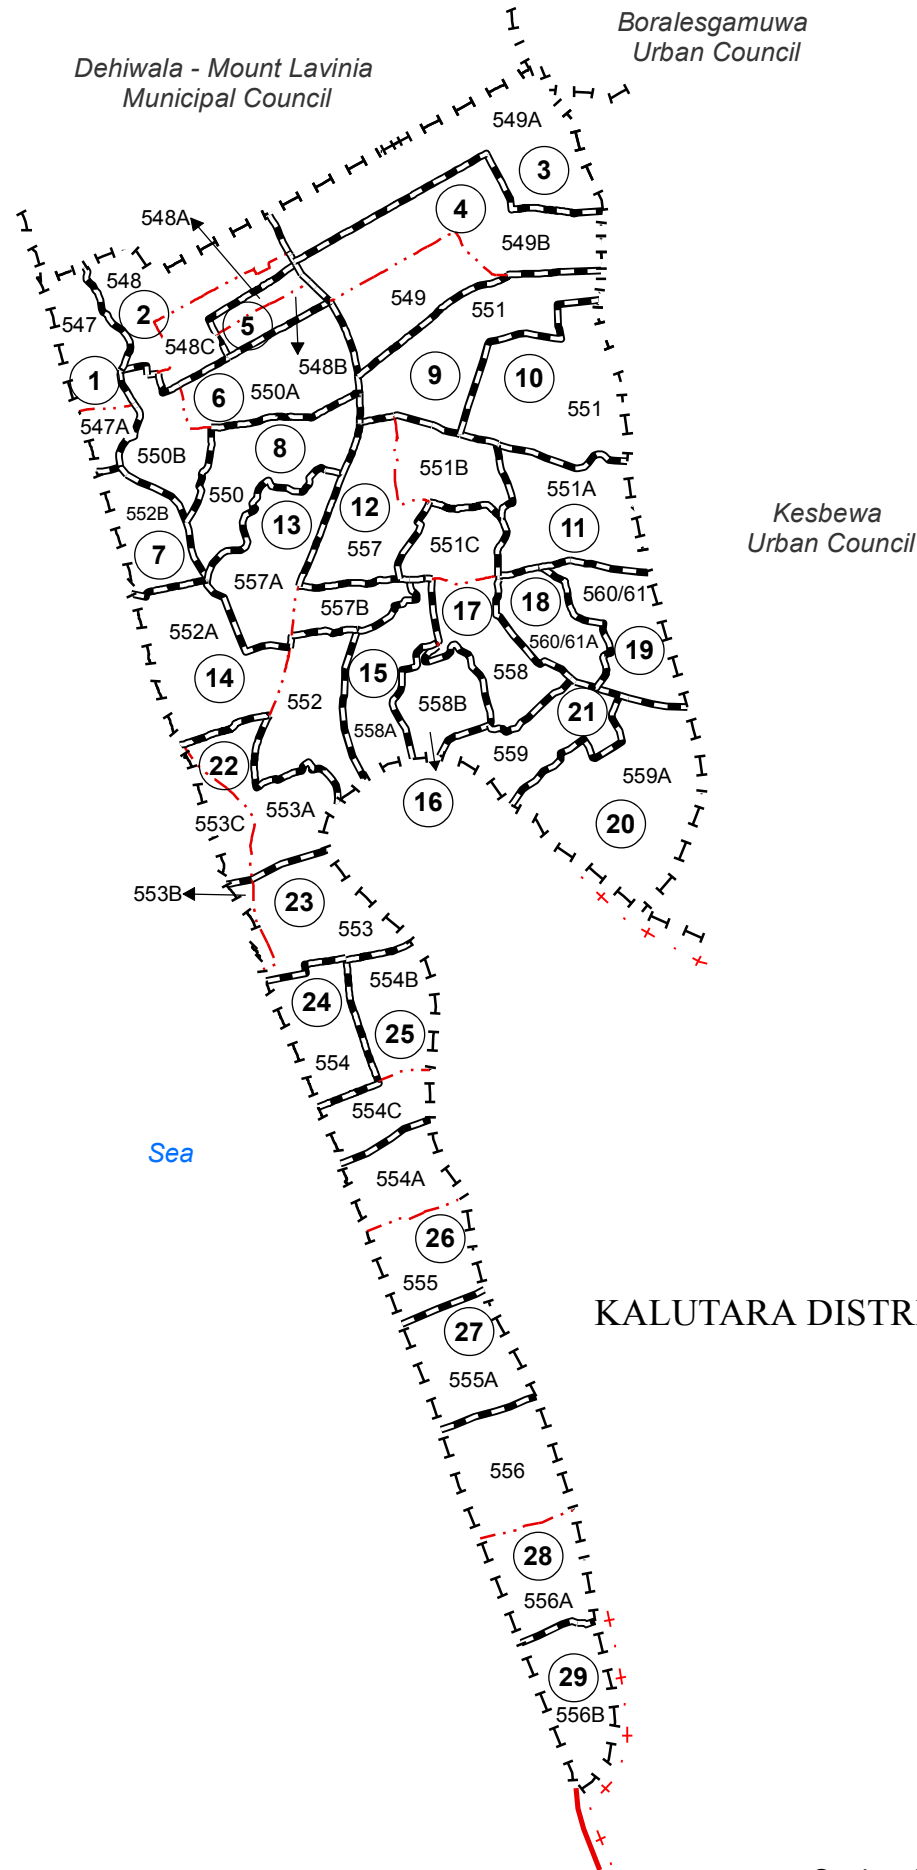

Ward Map of Moratuwa Municipal Council - Colombo District

Ref. No : NDC / 01 / 05

WARD No	GN No	GN Name
1	547	Angulana North
	547A	Angulana South
2	548	Kaldemulla
	548C	Dahampura
3	549A	Borupana
4	549	Thelawala South
	549B	Thelawala North
5	548A	Soysapura North
	548B	Soysapura South
6	550A	Lakshapathiya North
	550B	Lakshapathiya Central
7	552B	Uyana North
8	550	Lakshapathiya South
9	551	Part of Katubedda
10	551	Part of Katubedda
11	551A	Molpe
12	551B	Kaduwanmulla
	557	Rawathawatta East
13	557A	Rawathawatta West
	557B	Rawathawatta South
14	552	Idama
	552A	Uyana South
15	558A	Kadalana
16	558B	Moratumulla West
17	551C	Moratumulla North
	558	Moratumulla East
18	560/61A	Villorawatta West
19	560/61	Villorawatta East
20	559A	Indibedda East
21	559	Indibedda West
22	553A	Moratuwella North
	553C	Uswatta
23	553	Moratuwella South
	553B	Moratuwella West
24	554	Koralawella North
25	554B	Koralawella East
	554C	Koralawella West
26	554A	Koralawella South
	555	Katukurunda North
27	555A	Katukurunda South
28	556	Egoda Uyana North
	556A	Egoda Uyana Central
29	556B	Egoda Uyana South

Moratuwa Municipal Council	
WARD No	WARD Name
1	Angulana
2	Kaldemulla
3	Borupana
4	Thelawala
5	Soysapura
6	Lakshapathiya North
7	Uyana
8	Lakshapathiya South
9	Katubedda North
10	Katubedda South
11	Molpe
12	Rawathawatta East
13	Rawathawatta West
14	Idama
15	Kadalana
16	Moratumulla West
17	Moratumulla
18	Villorawatta West
19	Villorawatta East
20	Indibedda East
21	Indibedda West
22	Moratuwella North
23	Moratuwella South
24	Koralawella West
25	Koralawella East
26	Katukurunda North
27	Katukurunda South
28	Egoda Uyana North Central
29	Egoda Uyana South

Legend	
+ - - +	Province Boundary
· + · +	District Boundary
- · - ·	DS Boundary
- · - · - ·	GN Boundary
— · — ·	Polling Division Boundary
— — — —	PS Boundary
— —	MC / UC Boundary
— — —	Ward Boundary
▨	Multi Member Ward