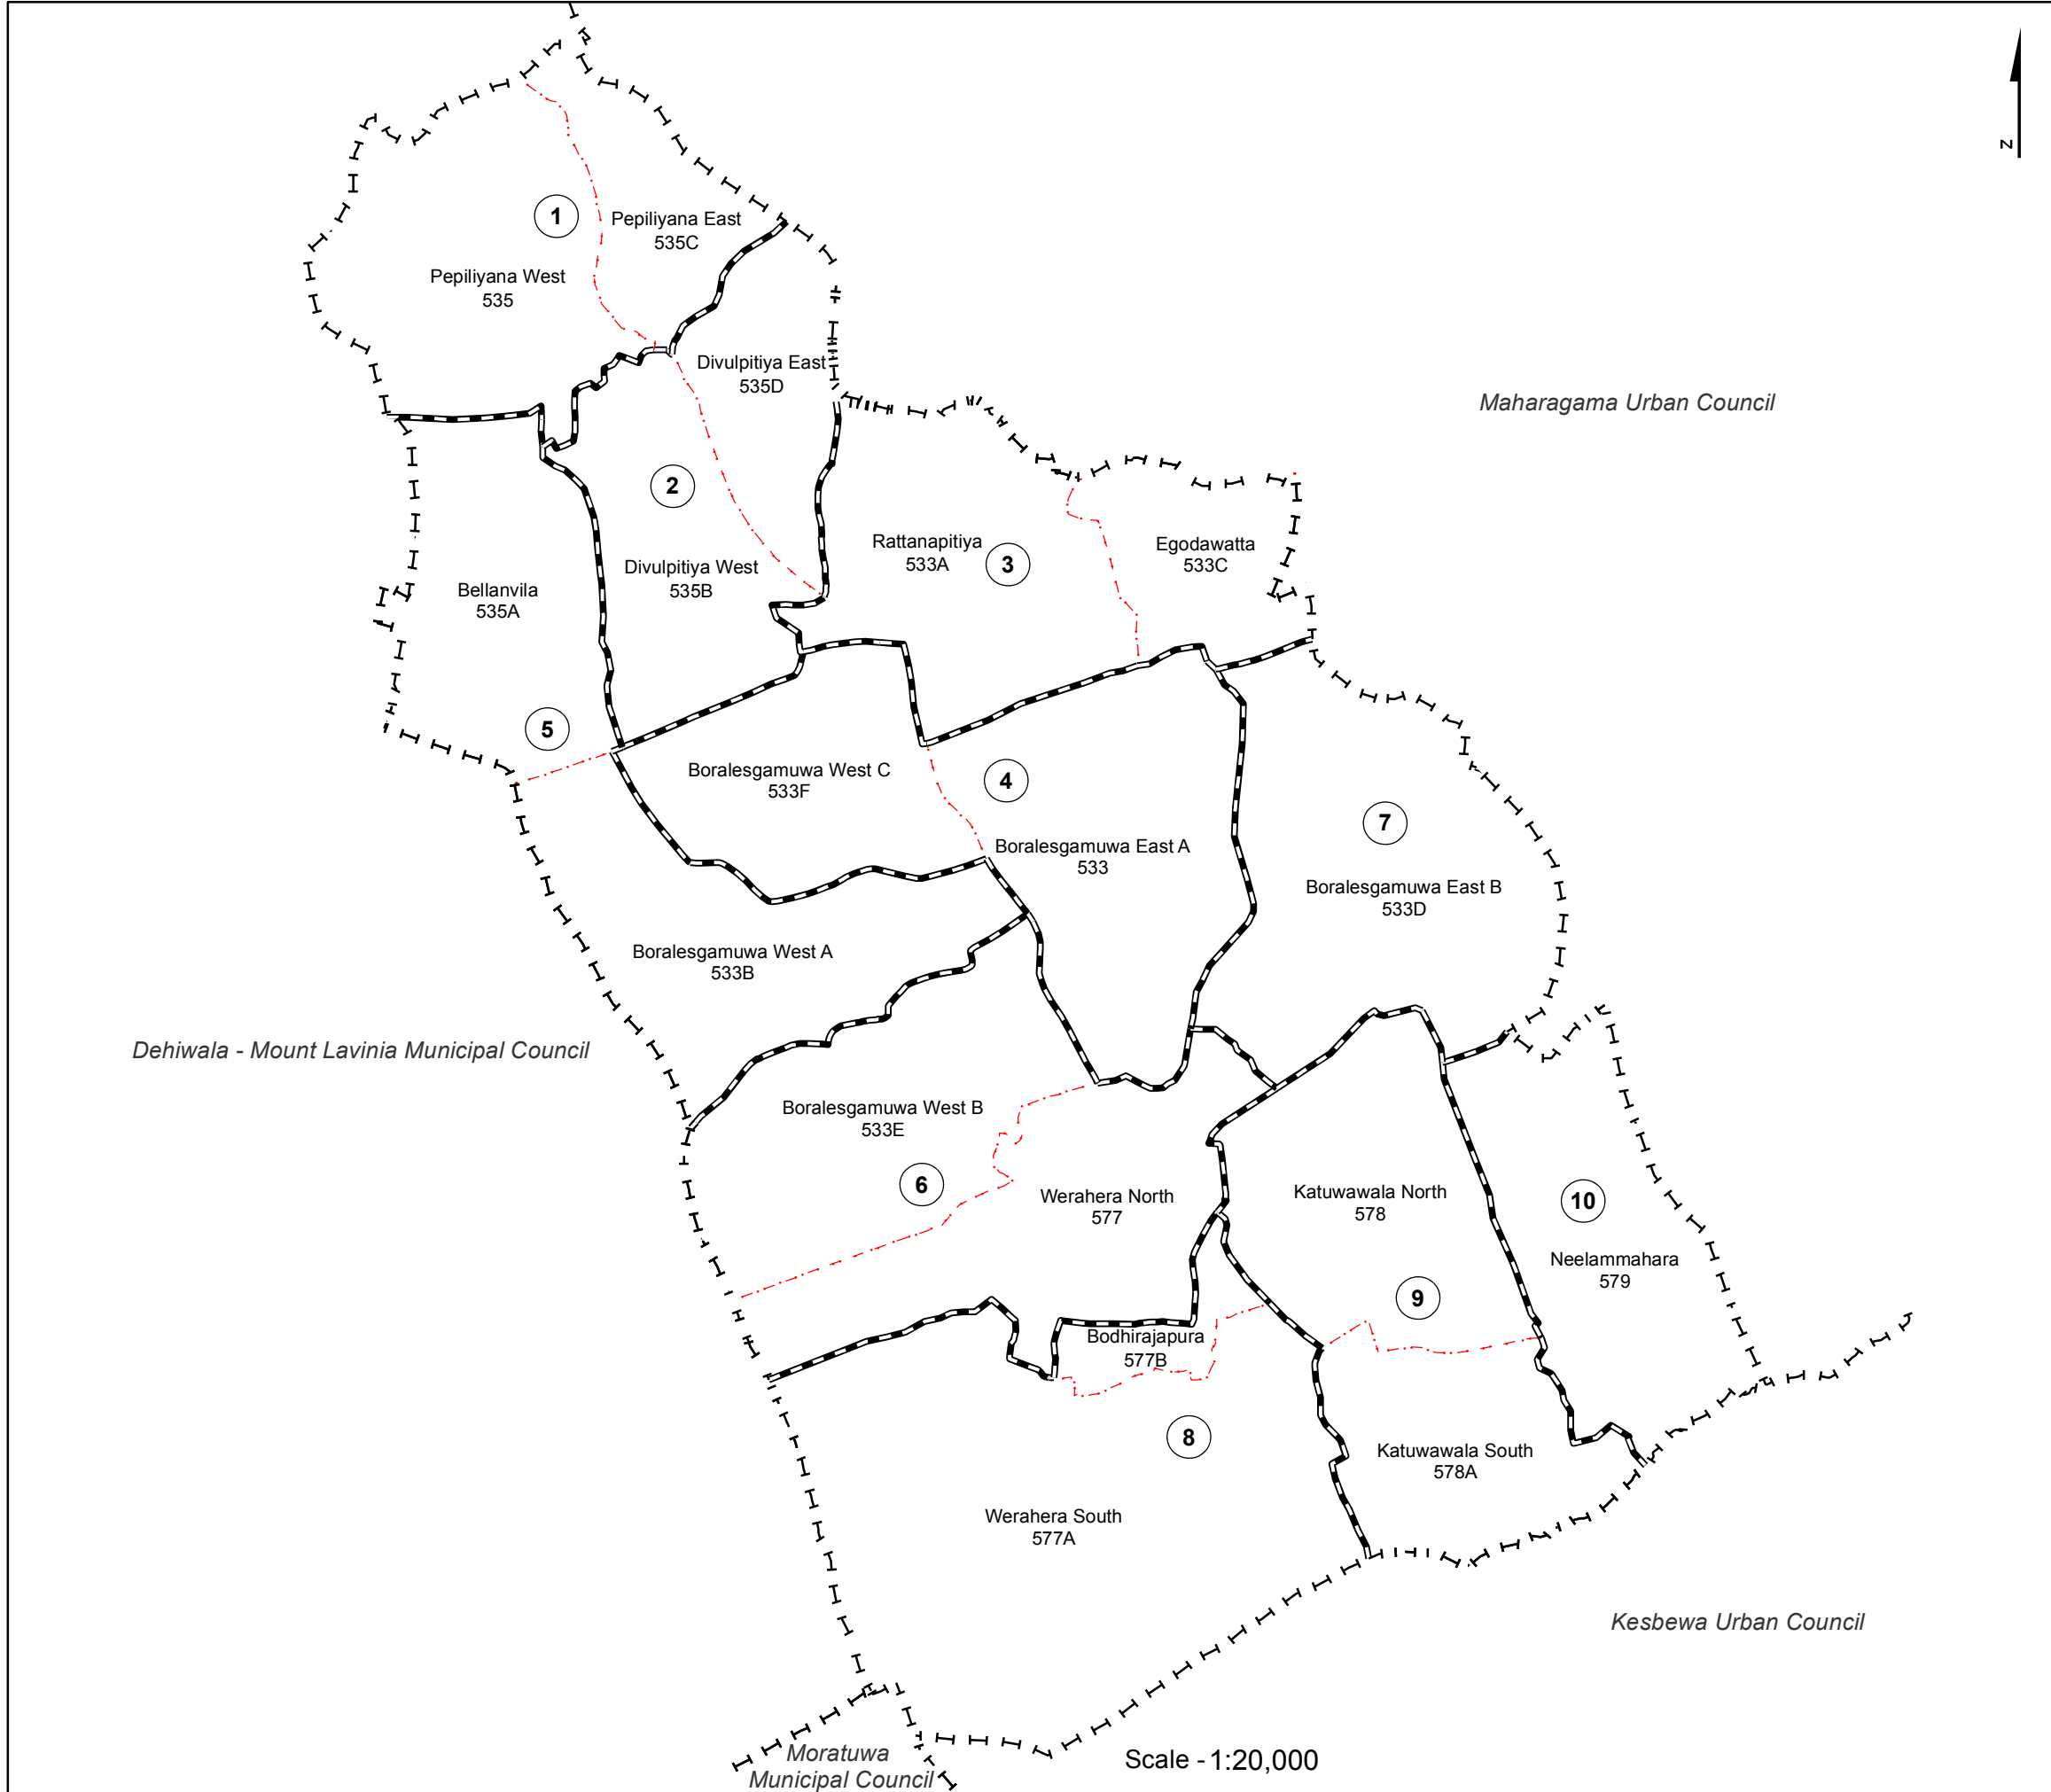

Ward Map of Boralesgamuwa Urban Council - Colombo District

Ref. No : NDC / 01 / 10

Boralesgamuwa Urban Council

WARD No	WARD Name
1	Pepiliyana
2	Divulpitiya
3	Rattanapitiya
4	Boralesgamuwa West
5	Bellanvila
6	Werahera
7	Boralesgamuwa East
8	Bodhirajapura
9	Katuwawala
10	Neelammahara

Legend

- + - - + Province Boundary
- . + . + District Boundary
- . . - DS Boundary
- . . - GN Boundary
- - ● - ● - Polling Division Boundary
- PS Boundary
- - - - MC / UC Boundary
- Ward Boundary
- ▨ Multi Member Ward

Prepared by Survey Department of Sri Lanka

Data Source:
National Delimitation Committee for Local Authorities - 2013
Ministry of Local Government and Provincial Councils

Scale - 1:20,000