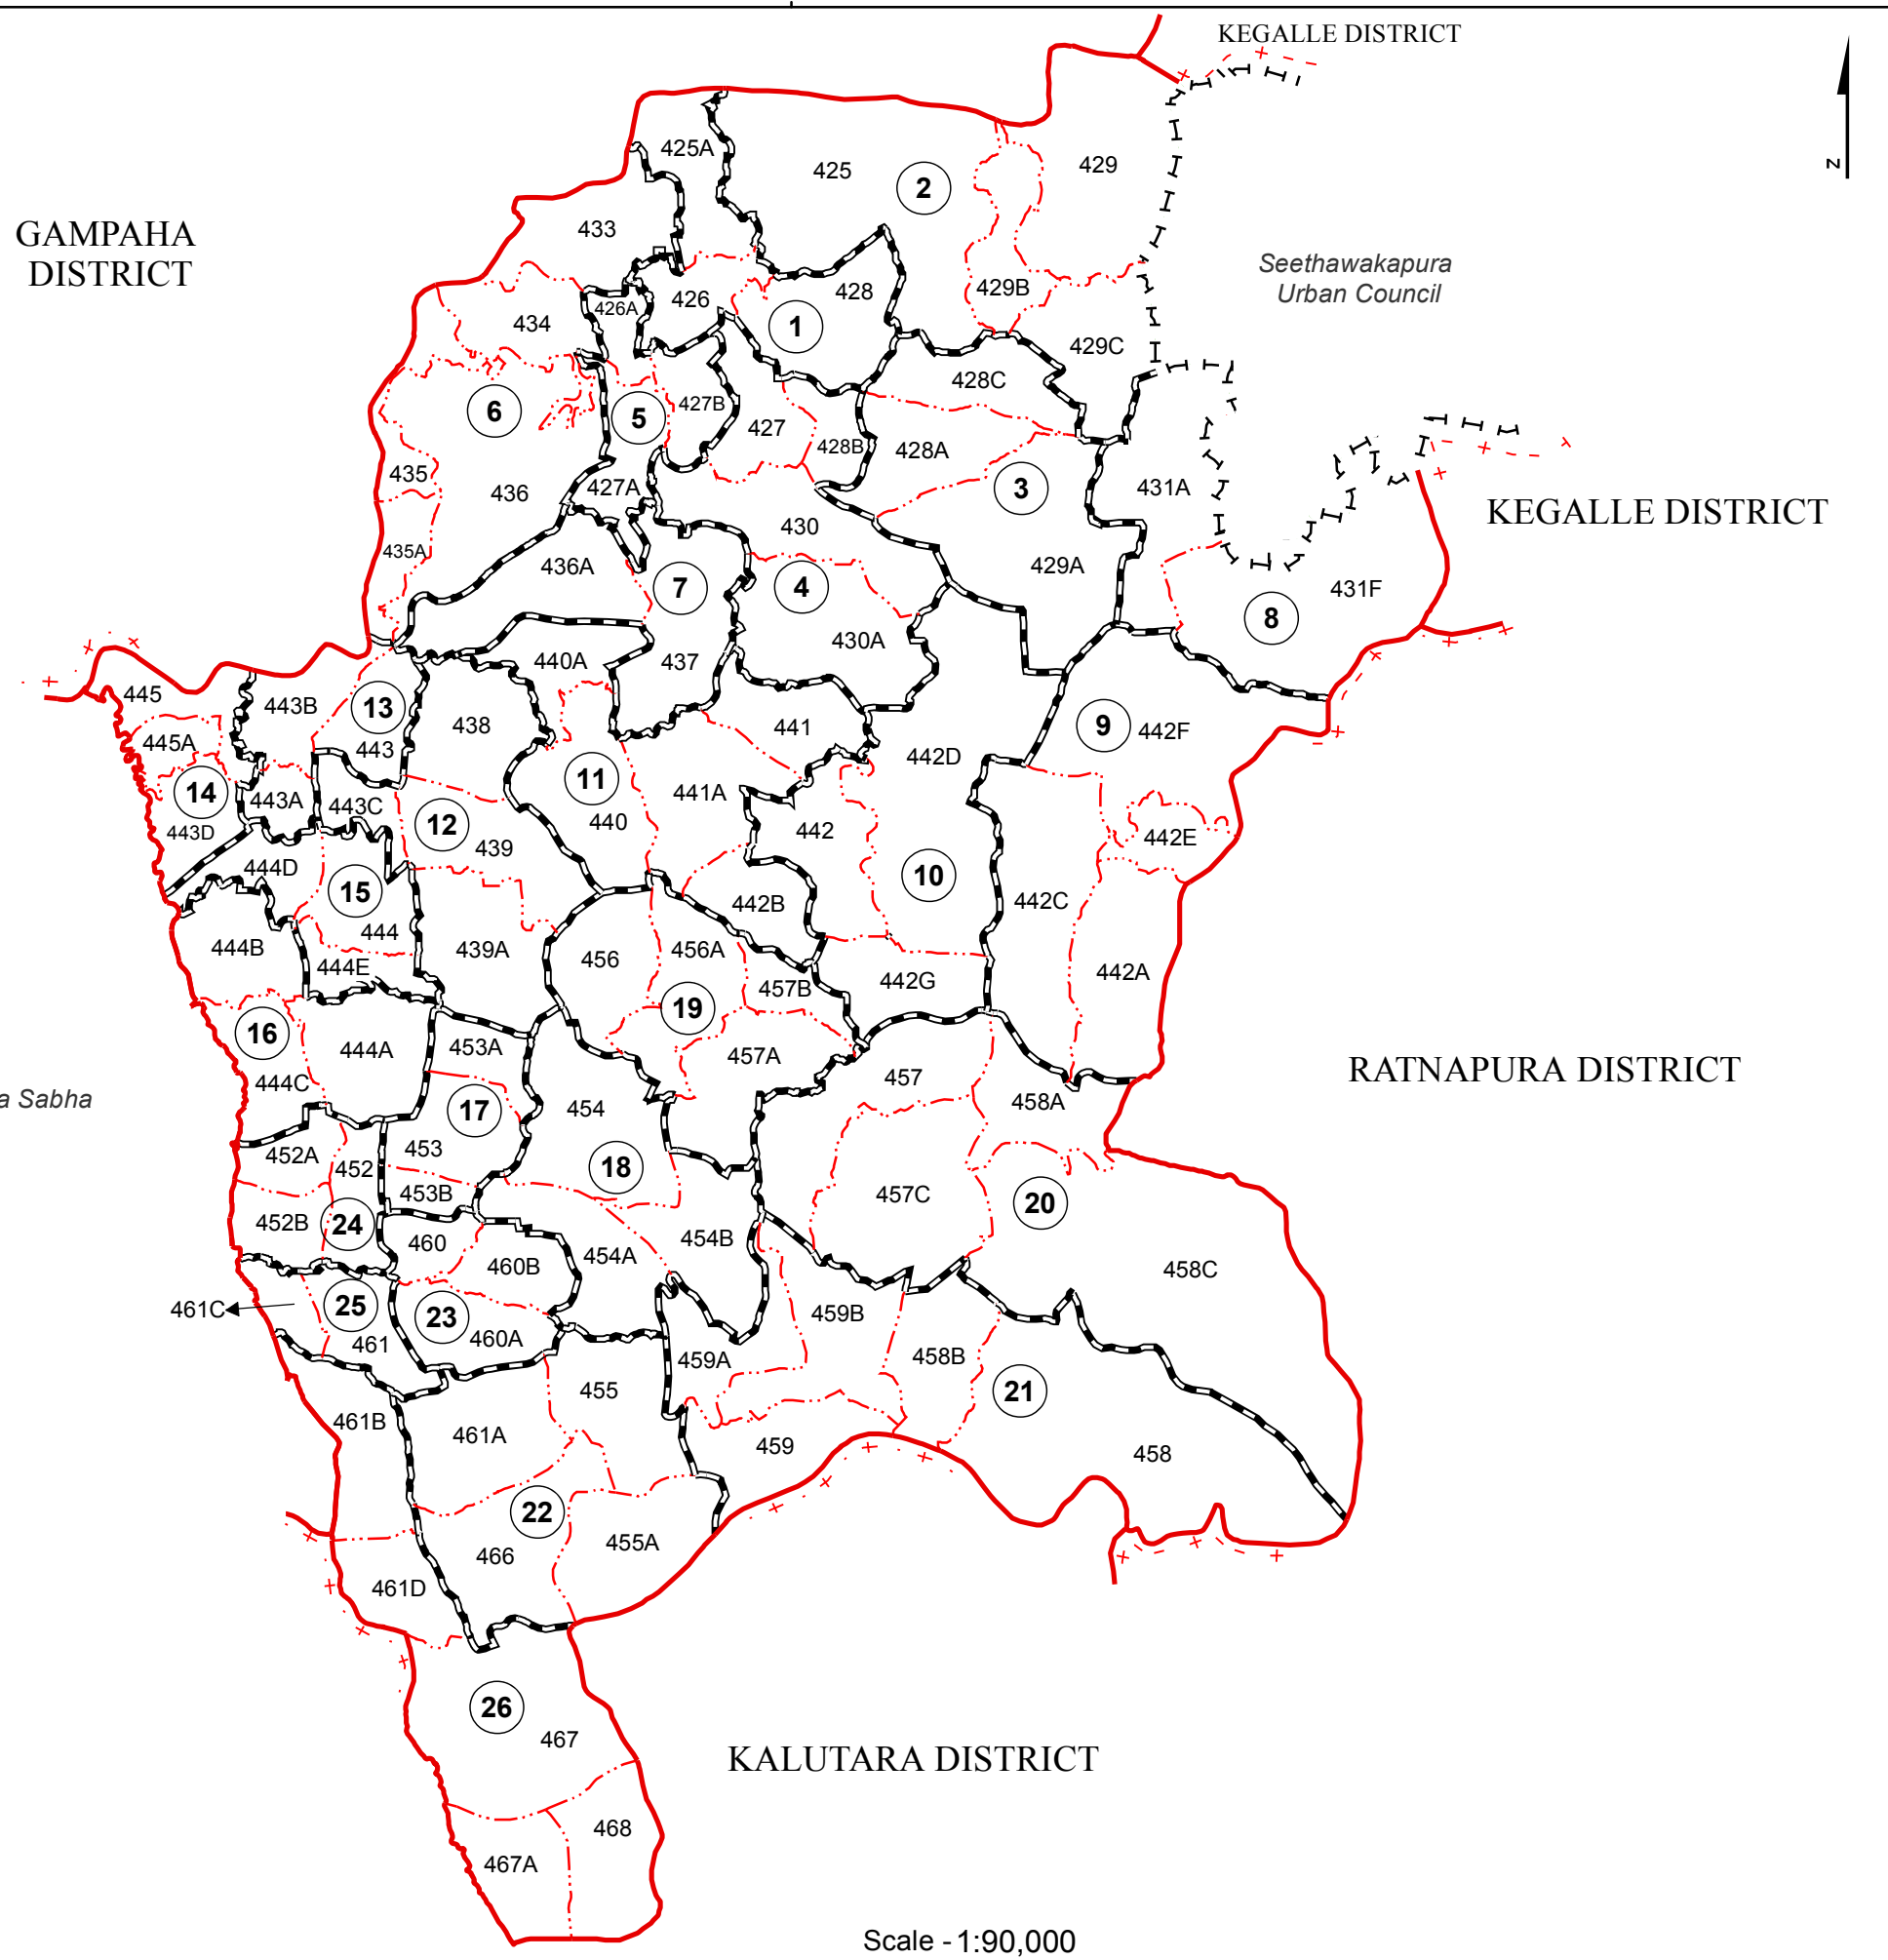

Ward Map of Seethawaka Pradeshiya Sabha - Colombo District

Ref. No : NDC / 01 / 12

Seethawaka Pradeshiya Sabha	
WARD No	WARD Name
1	Kosgama
2	Eswatta
3	Hingurala
4	Kadugoda
5	Salawa
6	Kalu Aggala
7	Suduwella
8	Weragolla
9	Ilukovita
10	Welikanna
11	Kahahena
12	Diddeniya
13	Hanwella
14	Jayaweeragoda
15	Thunnana
16	Mawathagama
17	Pitumpe
18	Uggalla
19	Pinnawala
20	Waga
21	Bope
22	Weragala
23	Arukwatta
24	Galagedara
25	Padukka
26	Udumulla

Legend

- + - - + Province Boundary
- + · + District Boundary
- · - · DS Boundary
- · - · GN Boundary
- - - · Polling Division Boundary
- PS Boundary
- — — MC / UC Boundary
- — — Ward Boundary
- ▨ Multi Member Ward

Prepared by Survey Department of Sri Lanka

Data Source:
National Delimitation Committee for Local Authorities - 2013 / 2016
Ministry of Local Government and Provincial Councils

Scale - 1:90,000

130000

185000