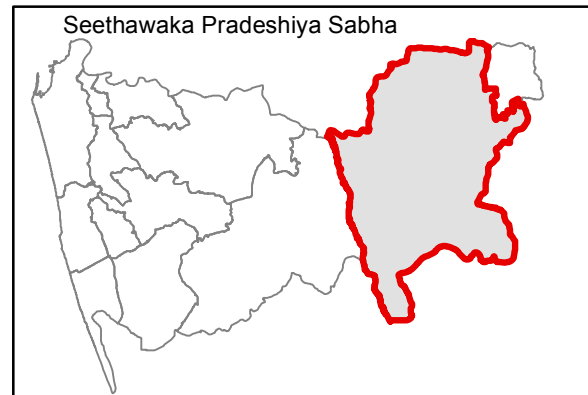

Ward Map of Seethawaka Pradeshiya Sabha - Colombo District

Ref. No : NDC / 01 / 12

Seethawaka Pradeshiya Sabha	
WARD No	WARD Name
1	Kosgama
2	Eswatta
3	Hingurala
4	Kadugoda
5	Salawa
6	Kalu Aggala
7	Suduwella
8	Weragolla
9	Ilukovita
10	Welikanna
11	Kahahena
12	Diddeniya
13	Hanwella
14	Jayaweeragoda
15	Thunnana
16	Mawathagama
17	Pitumpe
18	Uggalla
19	Pinnawala
20	Waga
21	Bope
22	Weragala
23	Arukwatta
24	Galagedara
25	Padukka
26	Udumulla

Legend

- + - - + Province Boundary
- + · + District Boundary
- · - · DS Boundary
- · - · GN Boundary
- - - · Polling Division Boundary
- PS Boundary
- — — MC / UC Boundary
- — — Ward Boundary
- ▨ Multi Member Ward