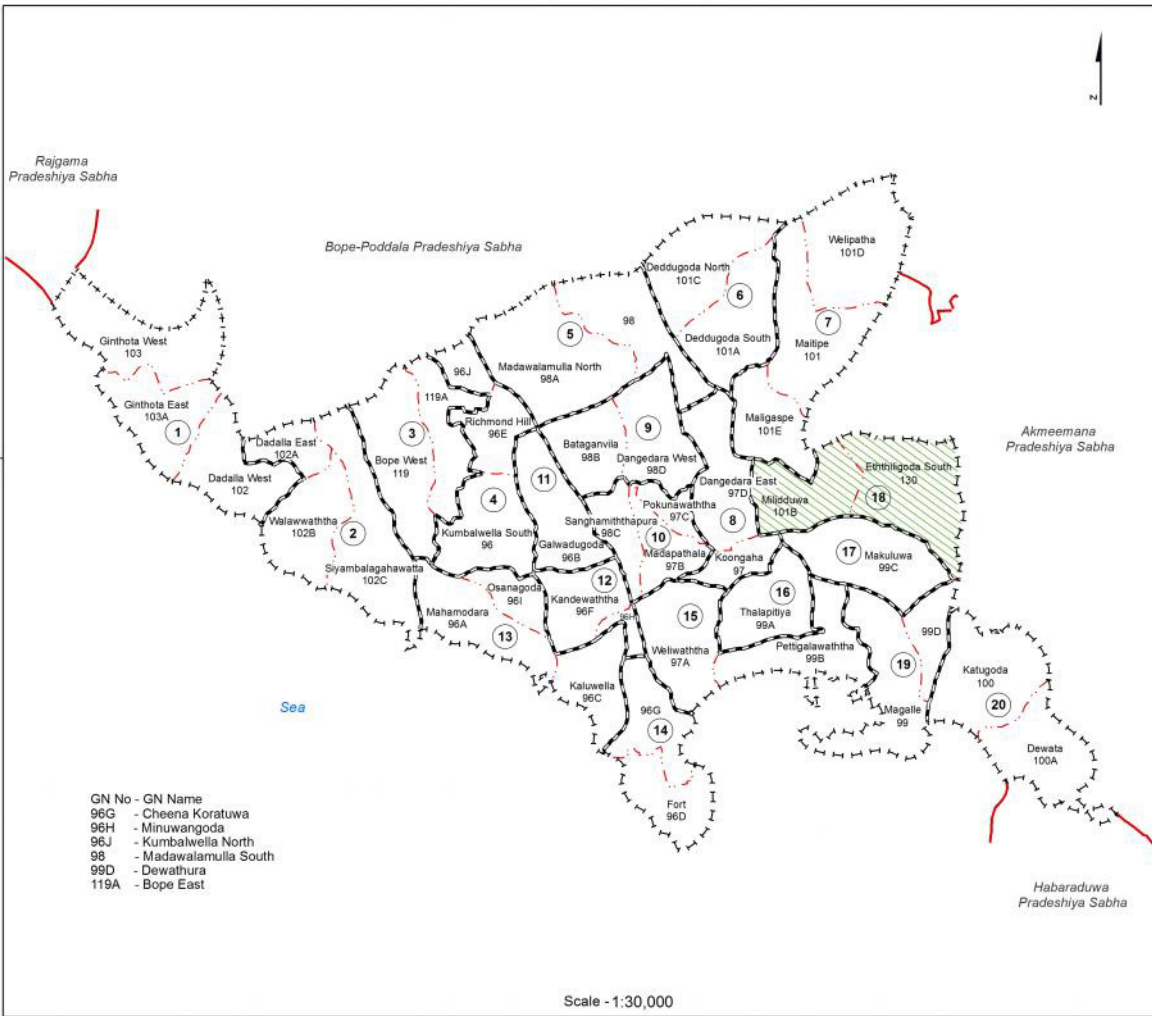

Ward Map of Galle Municipal Council - Galle District

Ref. No : NDC /07 / 01

Galle Municipal Council	
Ward No	Ward Name
1	Ginthota
2	Dadalla
3	Bope
4	Kumbalwella
5	Madawalamulla
6	Deddugoda
7	Maitpe
8	Dangedara
9	Bataganvila
10	Sanghamiththapura
11	Galwadugoda
12	Kandewaththa
13	Kaluwella
14	Galle City
15	Weliwatta
16	Thalapitiya
17	Malukuwa
18	Milidduwa
19	Magalla
20	Katugoda

Legend

- Province Boundary
- District Boundary
- DS Boundary
- GN Boundary
- Polling Division Boundary
- PS Boundary
- MC / UC Boundary
- Ward Boundary
- Multi Member Ward

Prepared by Survey Department of Sri Lanka
 Data Source: National Delimitation Committee for Local Authorities - 2013/2016
 Ministry of Local Government and Provincial Councils