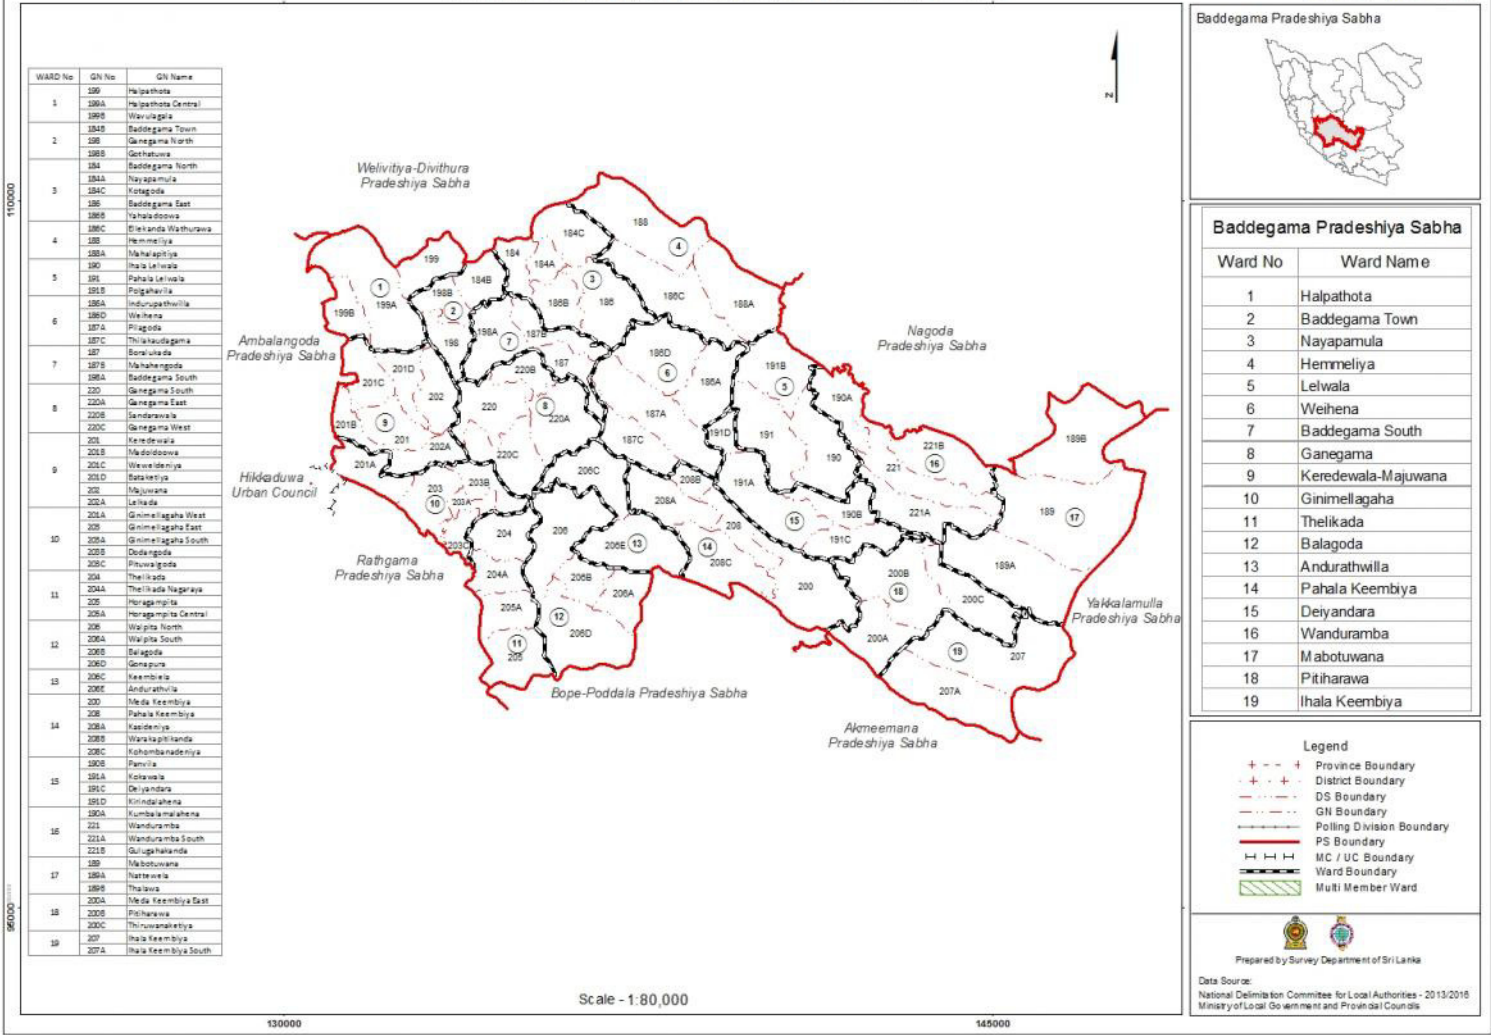

Ward Map of Baddegama Pradeshiya Sabha - Galle District

Ref. No : NDC /07 / 14

WARD No	GN No	GN Name
1	199	Halpathota
	199A	Halpathota Central
	199B	Worugalle
2	194D	Baddegama Town
	198	Ganegama North
	198B	Gethatuwa
	194	Baddegama North
	194A	Nayapamula
3	194C	Kotagoda
	196	Baddegama East
	198D	Yahalaipoova
	198C	Etetanda Wathurawa
4	198	Hemmeliya
	198A	Mahalapitiya
	190	Ihala Leiwala
5	191	Pahala Leiwala
	191B	Pagalawala
	196A	Indurupathawila
6	196D	Weiheha
	197A	Pilagodda
	197C	Thelikalagamma
	197	Boruwalda
7	197B	Mahahegoda
	198A	Baddegama South
	200	Ganegama South
8	200A	Ganegama East
	200B	Sandarakwala
	220C	Ganegama West
	201	Keteduwa
	201B	Mabotuwana
	201C	Wawuwebiyaya
9	201D	Baketiya
	202	Majuwana
	202A	Leiwala
	204A	Ginimellagaha West
	202	Ginimellagaha East
	204A	Ginimellagaha South
	203B	Dedangoda
	203C	Pitiharawa
	204	Thekkada
	204A	Thekkada Nagaya
	205	Horagampita
	205A	Horagampita Central
	206	Walpita North
	206A	Walpita South
	206B	Balagoda
	206D	Gempura
	206C	Keembiya
	206E	Andurathwila
	200	Meda Keembiya
	208	Pahala Keembiya
	208A	Kademiya
	208B	Warakkalande
	208C	Kahambadeniya
	190B	Panvila
	190A	Katavala
	191C	Deiyandara
	191D	Kirindalawana
	190A	Kumbalalawana
	221	Wanduramba
	221A	Wanduramba South
	221B	Gaugalawana
	199	Mabotuwana
	199A	Nattewala
	199B	Thalawa
	200A	Meda Keembiya East
	200B	Pichanawa
	200C	Thiruvanketiya
	207	Ihala Keembiya
	207A	Ihala Keembiya South

Baddegama Pradeshiya Sabha	
Ward No	Ward Name
1	Halpathota
2	Baddegama Town
3	Nayapamula
4	Hemmeliya
5	Leiwala
6	Weiheha
7	Baddegama South
8	Ganegama
9	Keredewala-Majuwana
10	Ginimellagaha
11	Thelikada
12	Balagoda
13	Andurathwila
14	Pahala Keembiya
15	Deiyandara
16	Wanduramba
17	Mabotuwana
18	Pitiharawa
19	Ihala Keembiya

Prepared by Survey Department of Sri Lanka  
 Data Source: National Delimitation Committee for Local Authorities - 2013/2016  
 Ministry of Local Government and Provincial Councils

Scale - 1:80,000

130000