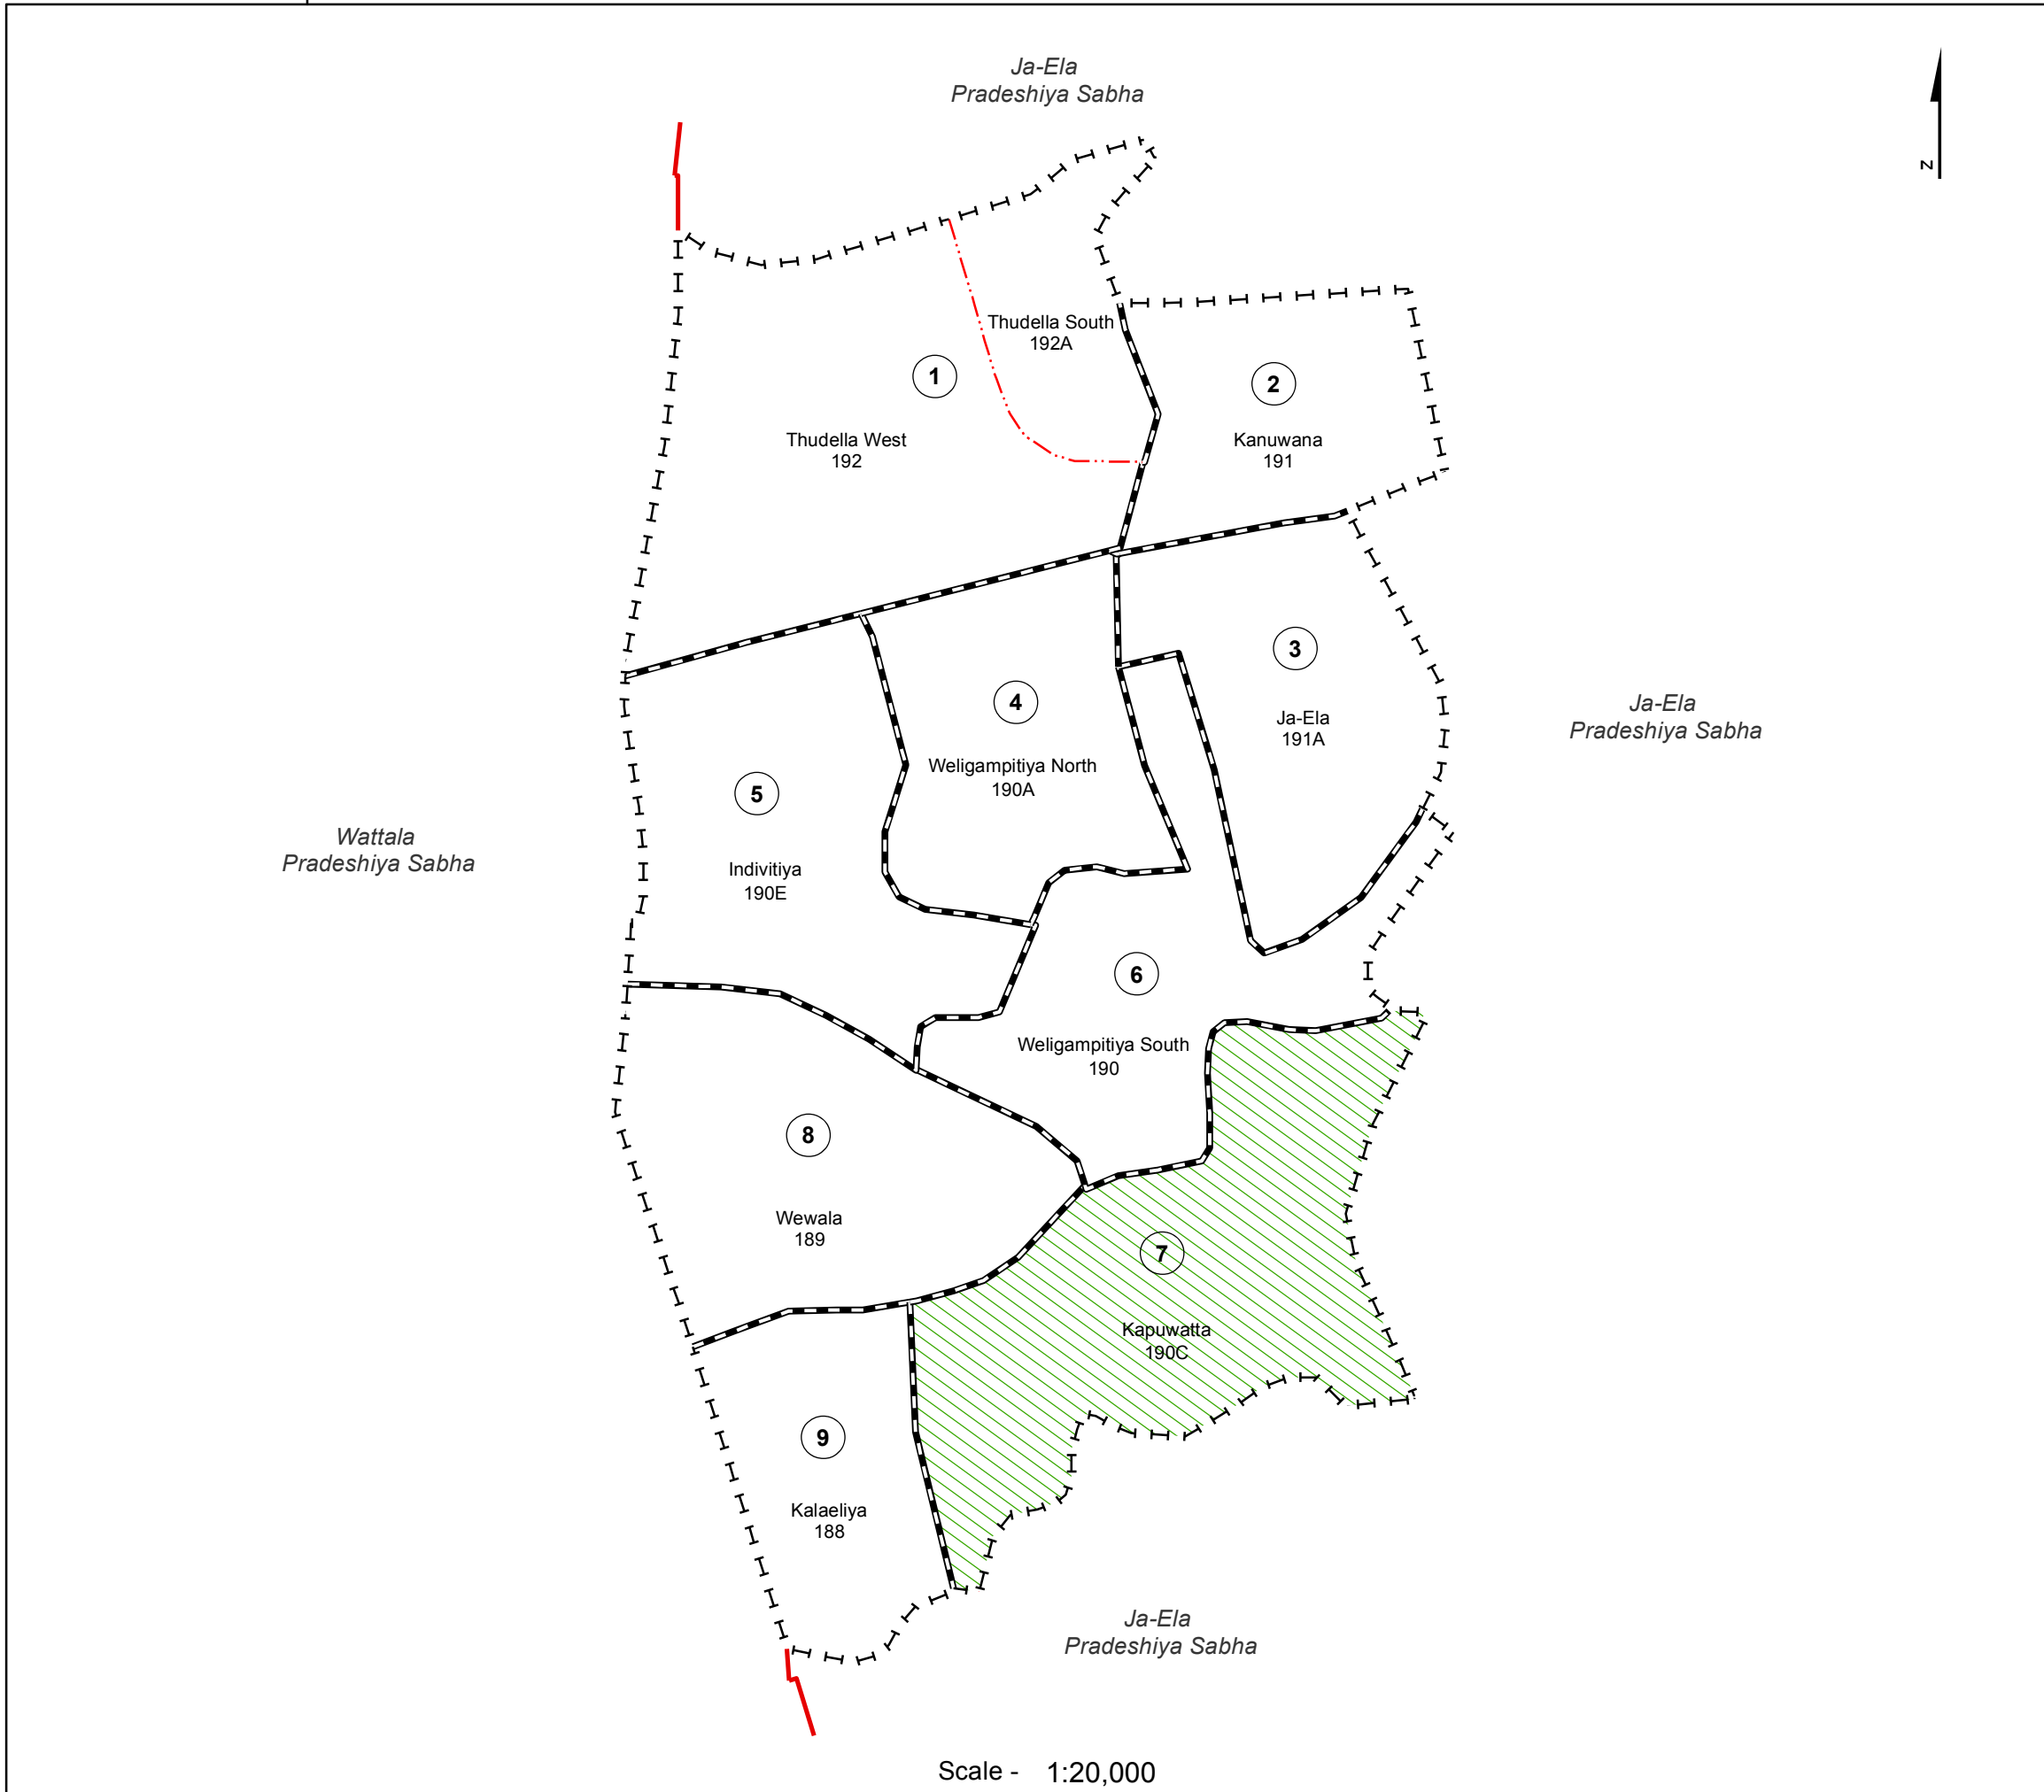

Ward Map of Ja - Ela Urban Council - Gampaha District

Ref. No : NDC / 02 / 06

Ja-Ela Urban Council	
WARD No	WARD Name
1	Thudella
2	Kanuwana
3	Ja-Ela
4	Weligampitiya North
5	Indivitiya
6	Weligampitiya South
7	Kapuwatta
8	Wewala
9	Kalaeliya

Legend

- + - - - + Province Boundary
- . + . . - District Boundary
- - DS Boundary
- - - - - GN Boundary
- - - - - Polling Division Boundary
- PS Boundary
- — — — — MC / UC Boundary
- — — — — Ward Boundary
- ▨ Multi Member Ward

Prepared by Survey Department of Sri Lanka
 Data Source: National Delimitation Committee for Local Authorities - 2013
 Ministry of Local Government and Provincial Councils

Scale - 1:20,000