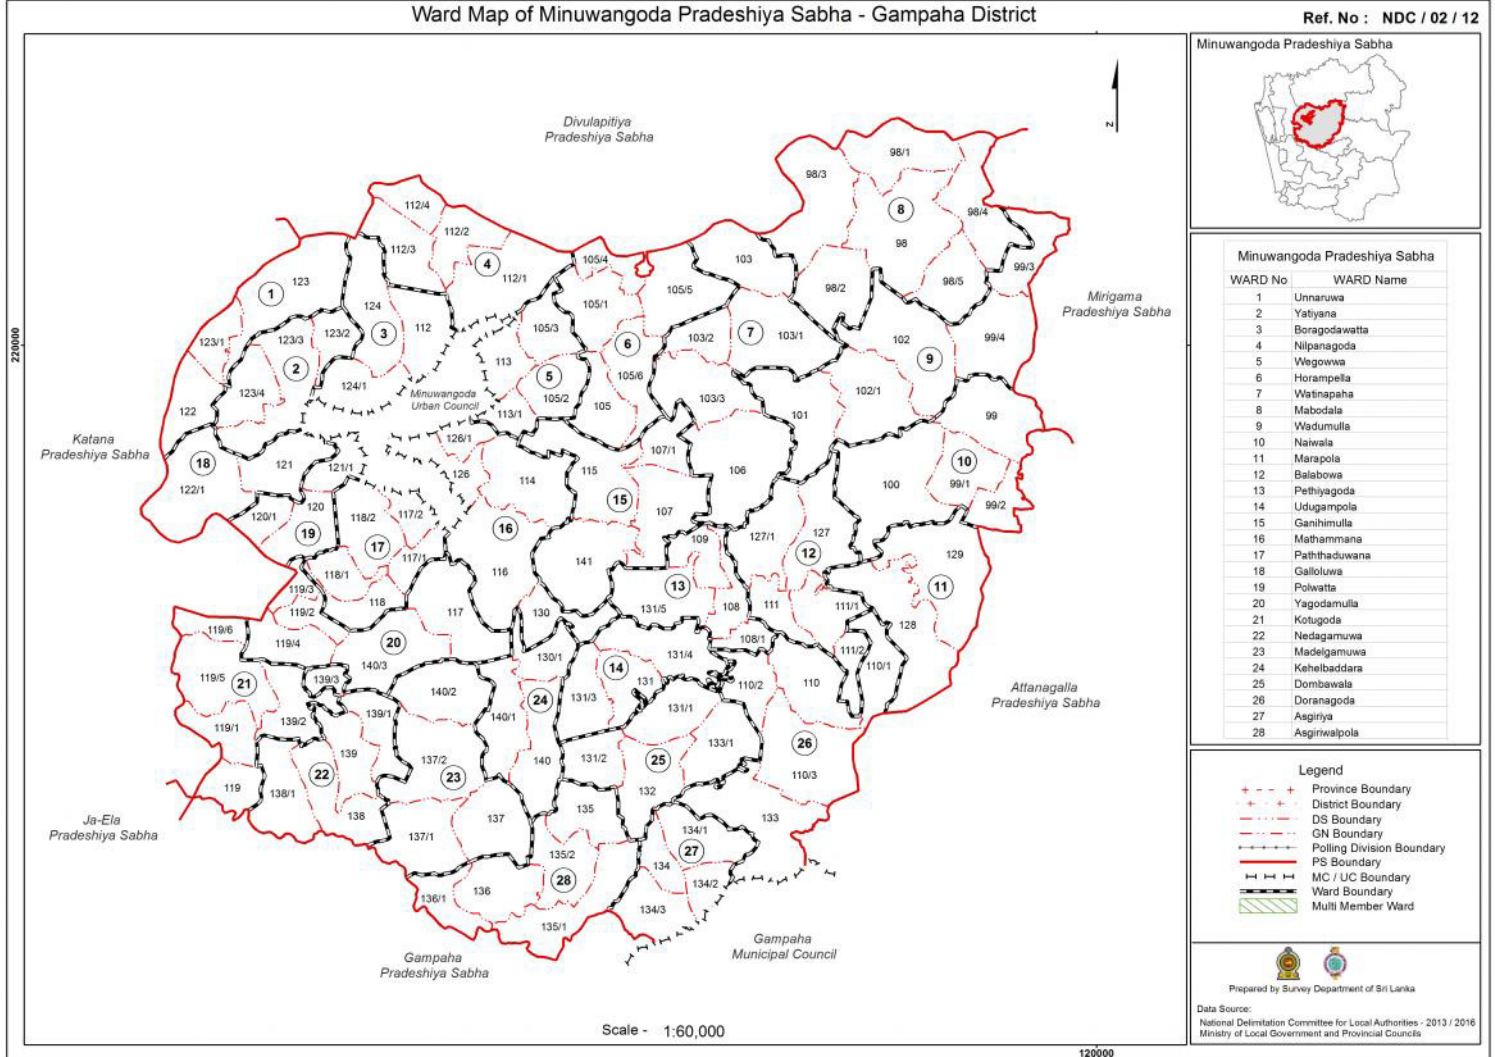

Ward Map of Minuwangoda Pradeshiya Sabha - Gampaha District

Ref. No : NDC / 02 / 12

Minuwangoda Pradeshiya Sabha	
WARD No	WARD Name
1	Unnarua
2	Yatiyana
3	Boragodawatta
4	Nilpanagoda
5	Wegowwa
6	Horampella
7	Watinapaha
8	Mabodala
9	Wadumulla
10	Naiwala
11	Marapola
12	Balabowa
13	Pethiyagoda
14	Udugampola
15	Ganhimulla
16	Mathammna
17	Paththaduwana
18	Galloluwa
19	Polwatta
20	Yagodamulla
21	Kotugoda
22	Nedagamua
23	Madelgamua
24	Kehelbaddara
25	Dornbawala
26	Doranagoda
27	Asgirya
28	Asgirwalpola

Legend	
---+---	Province Boundary
---+---	District Boundary
---+---	DS Boundary
---+---	GN Boundary
---+---	Polling Division Boundary
---+---	PS Boundary
---+---	MC / UC Boundary
---+---	Ward Boundary
---+---	Multi Member Ward

Prepared by Survey Department of Sri Lanka  
 Data Source:  
 National Delimitation Committee for Local Authorities - 2013 / 2016  
 Ministry of Local Government and Provincial Councils

Scale - 1:60,000