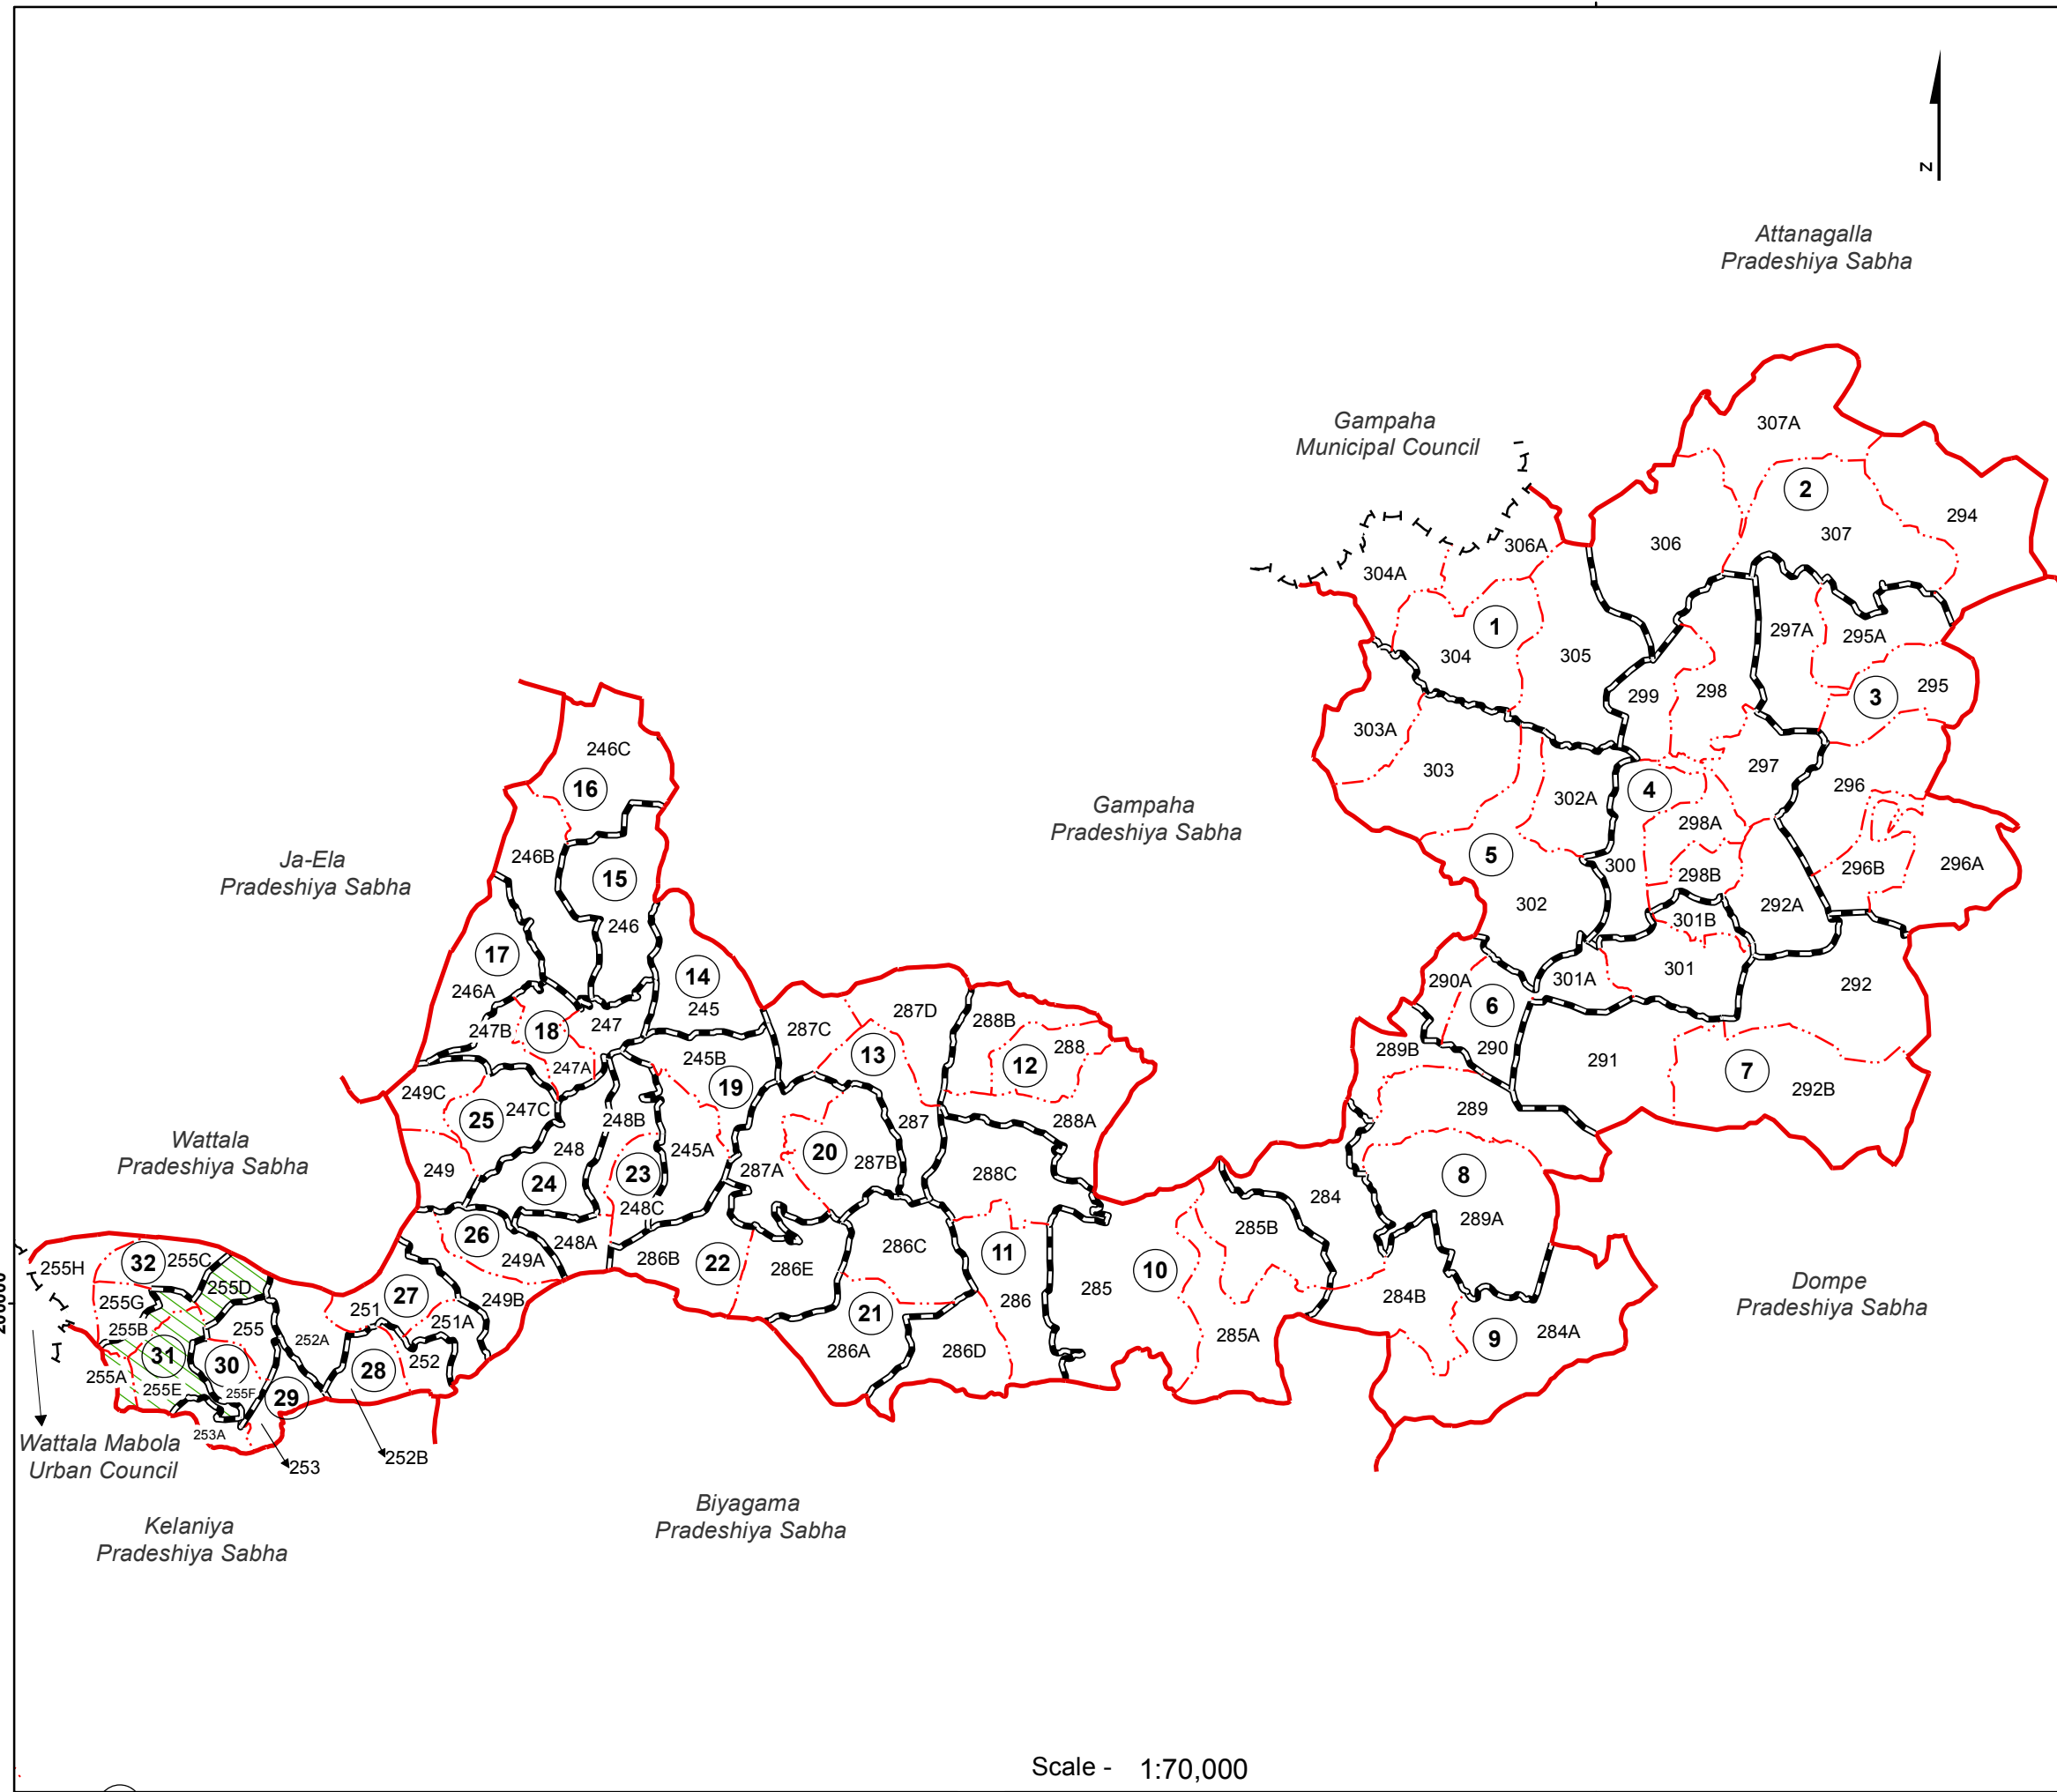

Wattala Pradeshiya Sabha

Dompe Pradeshiya Sabha

200000

Wattala Mabola Urban Council

Kelaniya Pradeshiya Sabha

Biyagama Pradeshiya Sabha

Mahara Pradeshiya Sabha	
WARD No	WARD Name
1	Pilikuttuwa
2	Warapalana
3	Maligathenna
4	Malwathuhipitiya
5	Sivalumulla
6	Etikehelgalla
7	Wilimbula
8	Kirikitta
9	Naranwala
10	Udupila
11	Gonahena East
12	Webada
13	Kirillawala
14	Sooriyapaluwa North
15	Kendaliyaddapaluwa East
16	Kendaliyaddapaluwa North
17	Kendaliyaddapaluwa West
18	Mahara Nugegoda
19	Sooriyapaluwa South
20	Rammuthugala
21	Gonahena West
22	Eldeniya
23	Ihala Karagahamuna South
24	Ihala Karagahamuna North
25	Neligama
26	Pahala Karagahamuna
27	Kirimetiyyagara
28	Dalupitiya
29	Nathuduwa
30	Enderamulla
31	Akbartown
32	Gongithota

Legend

- + - - - + Province Boundary
- District Boundary
- - - - - DS Boundary
- GN Boundary
- - - - - Polling Division Boundary
- PS Boundary
- - - - - MC / UC Boundary
- Ward Boundary
- //// Multi Member Ward

Prepared by Survey Department of Sri Lanka

Data Source:
National Delimitation Committee for Local Authorities - 2013 / 2016
Ministry of Local Government and Provincial Councils

Scale - 1:70,000

120000