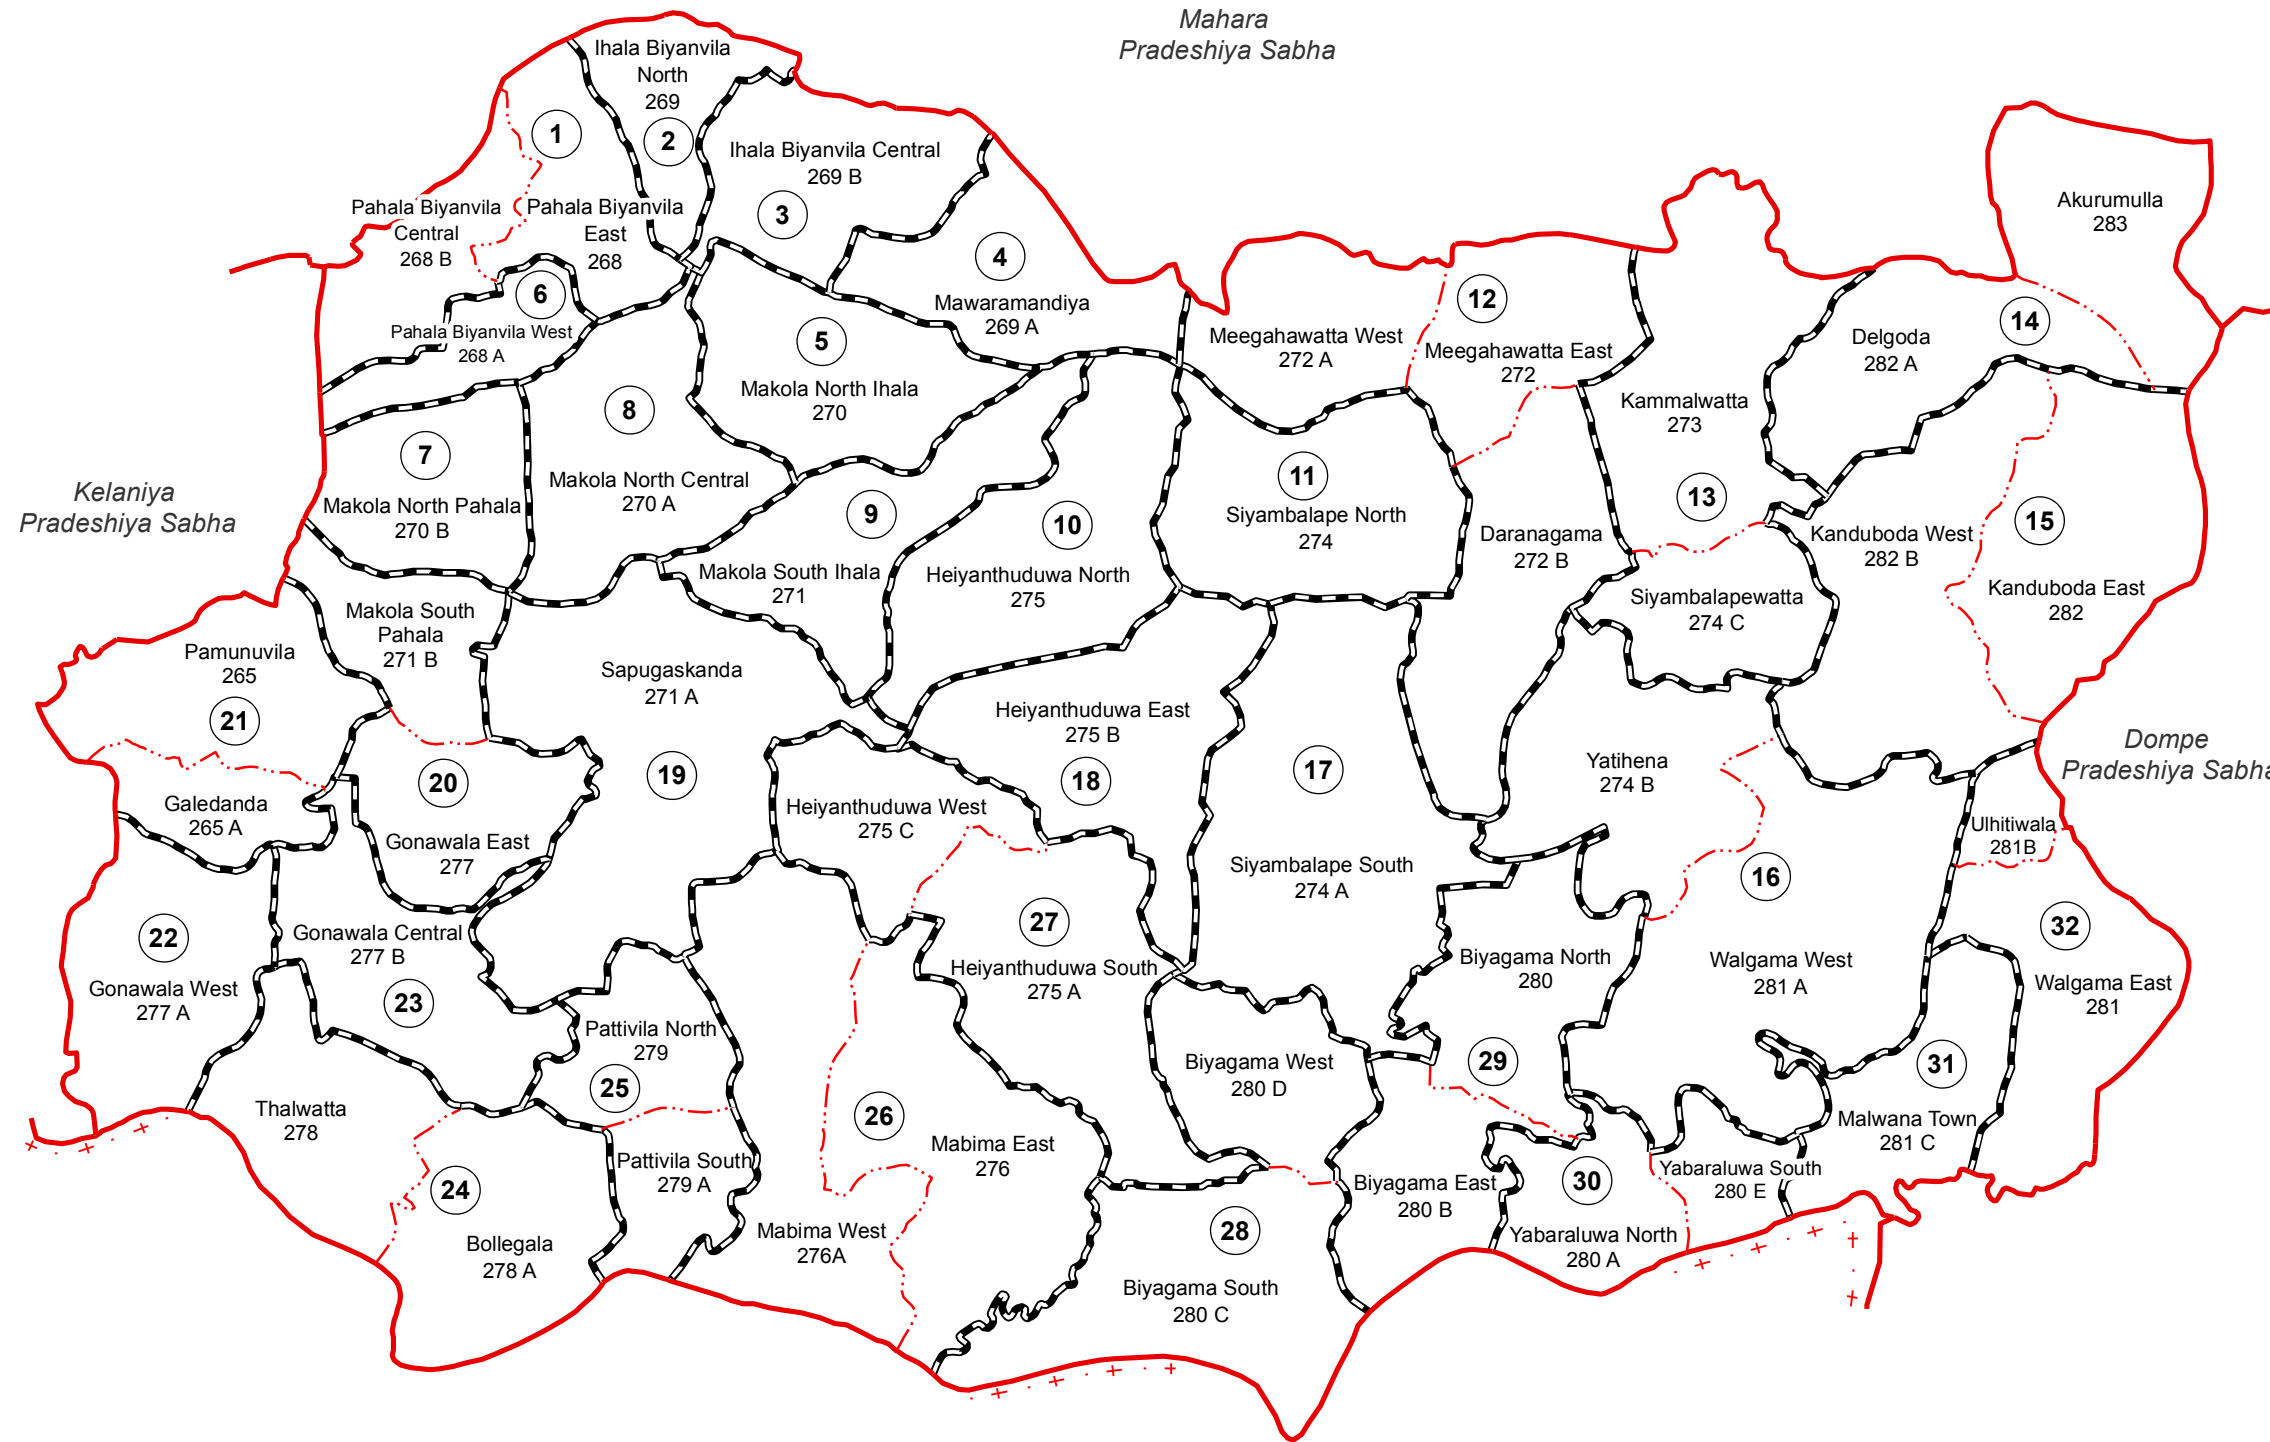

Ward Map of Biyagama Pradeshiya Sabha - Gampaha District

Ref. No : NDC / 02 / 18

Biyagama Pradeshiya Sabha

Mahara Pradeshiya Sabha

Biyagama Pradeshiya Sabha	
WARD No	WARD Name
1	Pahala Biyanvila
2	Ihala Biyanvila North
3	Ihala Biyanvila Central
4	Mawaramandiya
5	Makola North Ihala
6	Pahala Biyanvila West
7	Makola North Pahala
8	Makola North Central
9	Makola South Ihala
10	Heiyanthuduwa North
11	Siyambalape North
12	Meegahawatta
13	Siyambalapewatta
14	Delgoda
15	Kanduboda
16	Yatihena
17	Siyambalape South
18	Heiyanthuduwa East
19	Sapugaskanda
20	Gonawala East
21	Pamunuwila
22	Gonawala West
23	Gonawala Central
24	Bollegala
25	Pattivila
26	Mabima
27	Heiyanthuduwa
28	Biyagama South West
29	Biyagama North East
30	Yabaraluwa
31	Malwana
32	Walgama East

Legend

- + - - - + Province Boundary
- . - . - District Boundary
- . - . - DS Boundary
- . - . - GN Boundary
- - - - - Polling Division Boundary
- - - - - PS Boundary
- - - - - MC / UC Boundary
- - - - - Ward Boundary
- Multi Member Ward

COLOMBO DISTRICT

Scale - 1:40,000

Prepared by Survey Department of Sri Lanka

Data Source:
National Delimitation Committee for Local Authorities - 2013
Ministry of Local Government and Provincial Councils