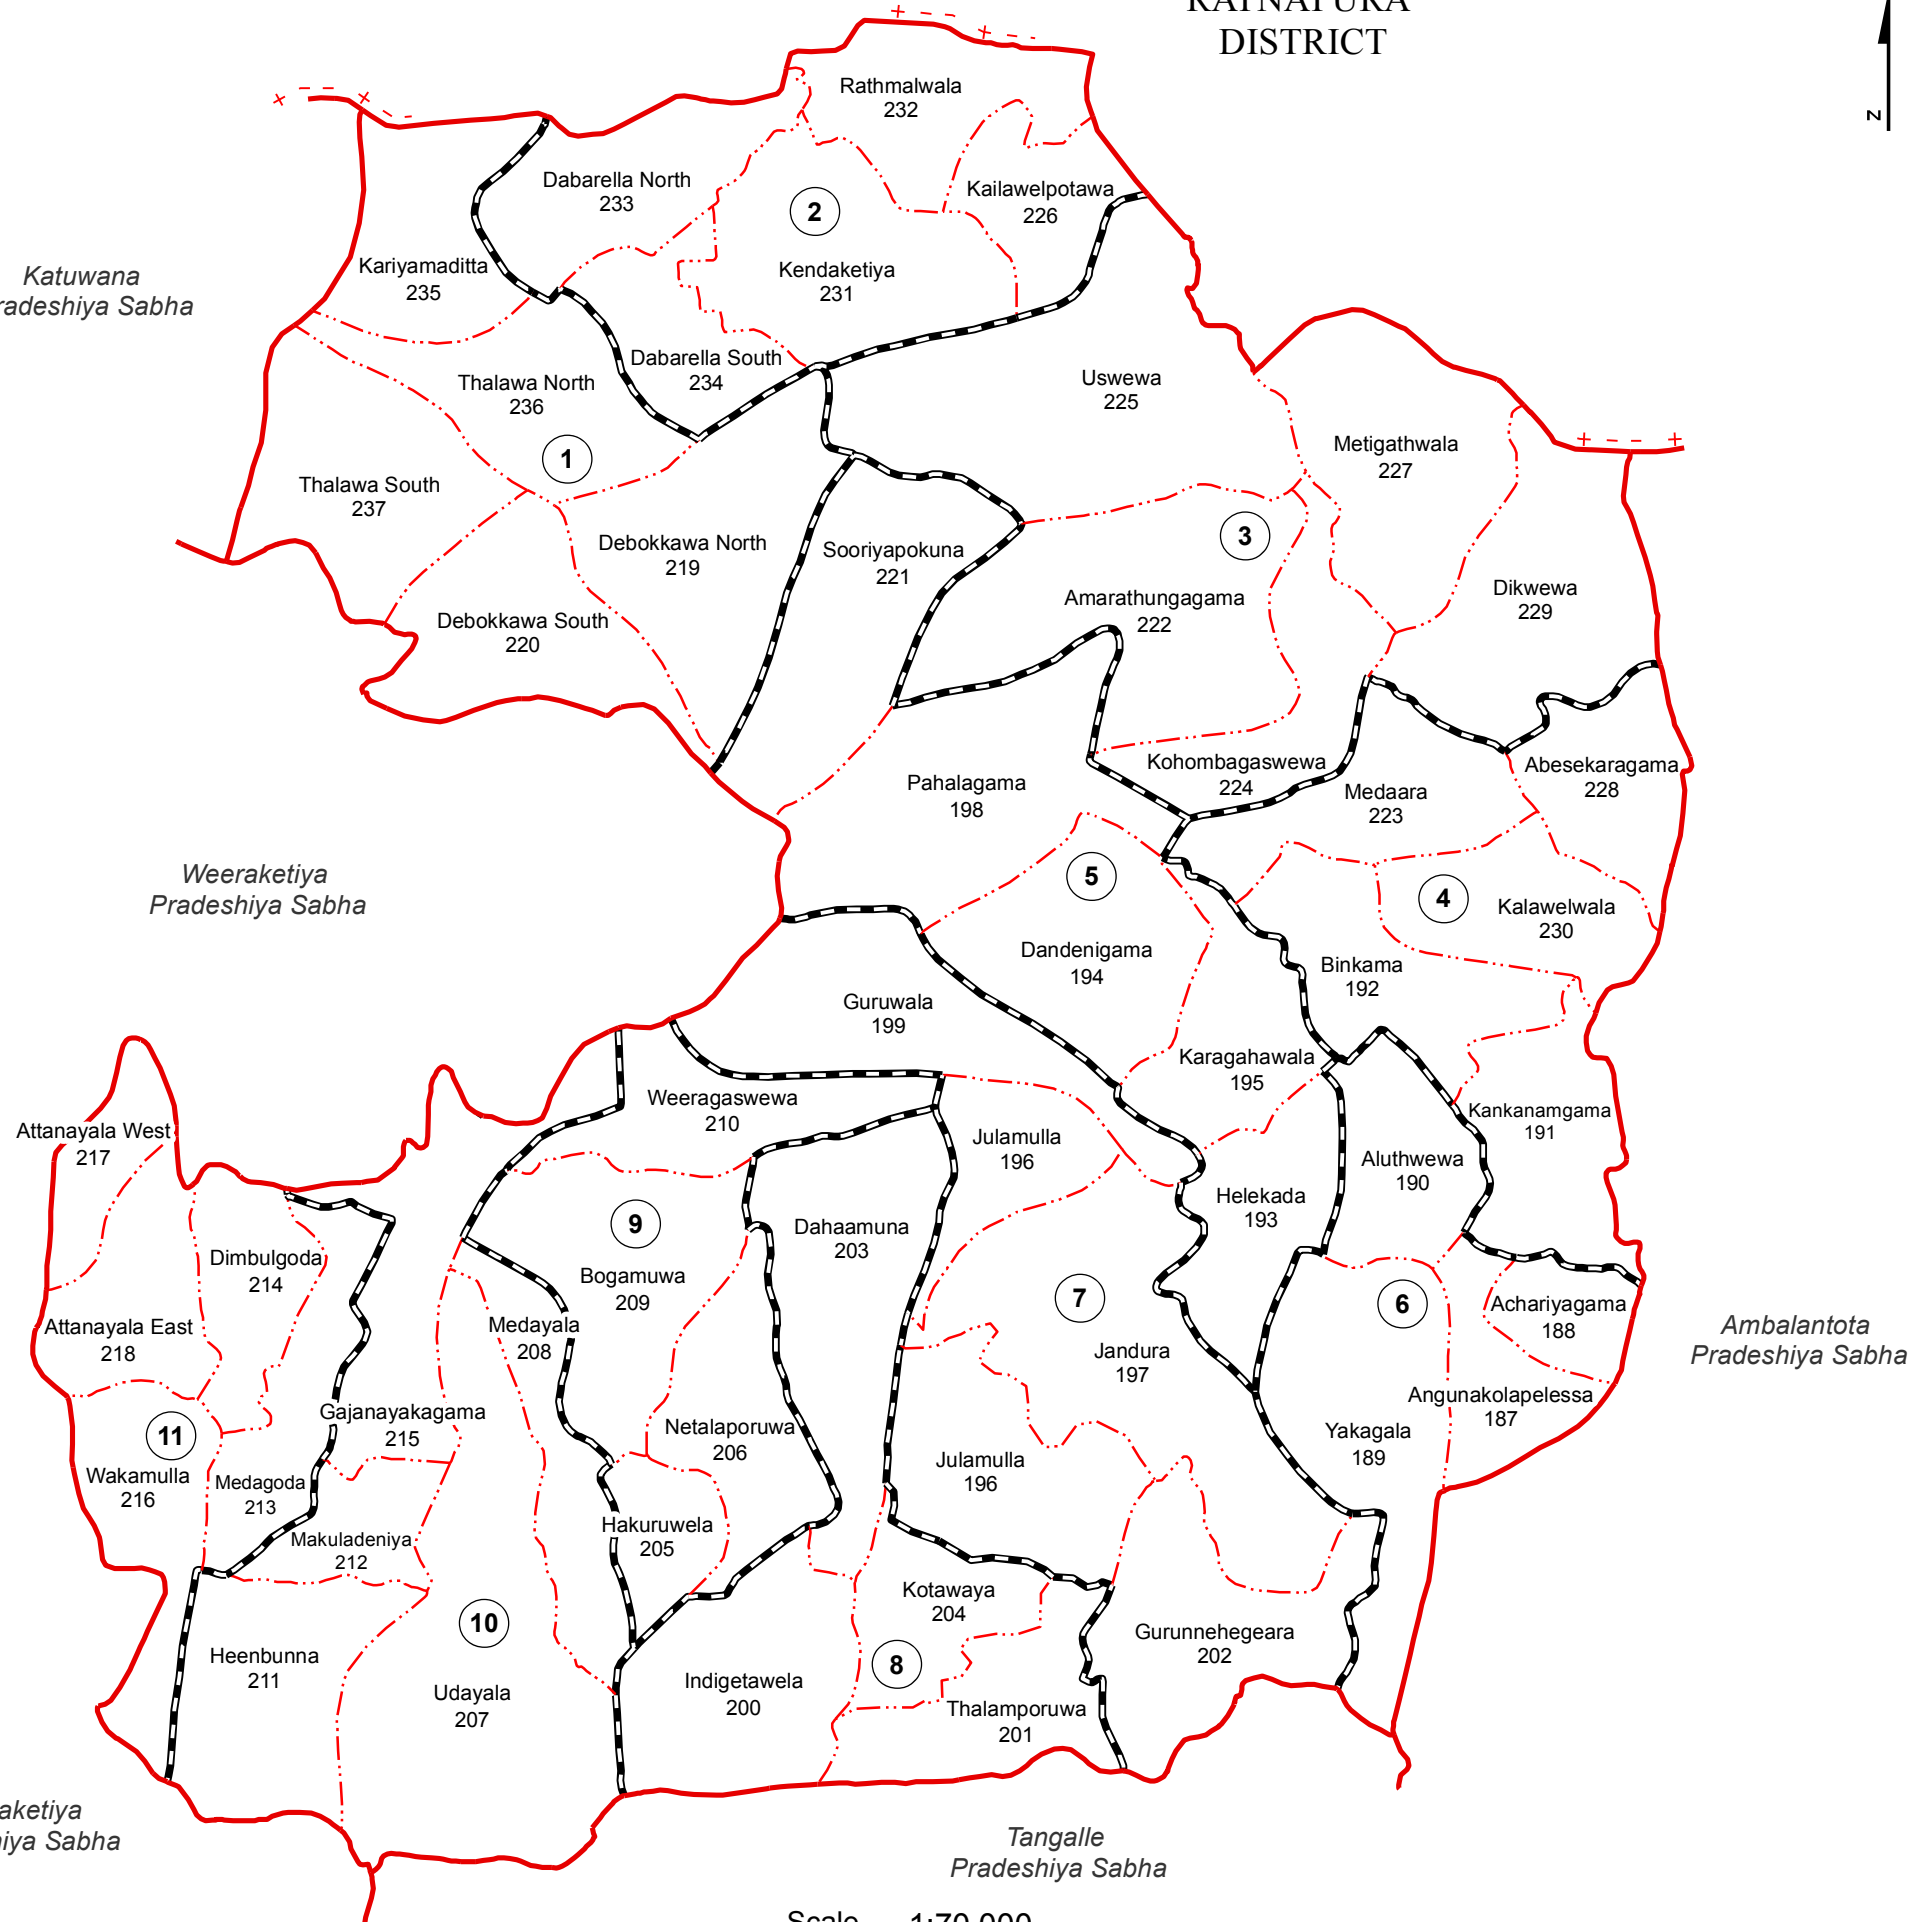

Ward Map of Angunakolapelessa Pradeshiya Sabha - Hambantota District

Ref. No : NDC / 09 / 07

RATNAPURA DISTRICT

Angunakolapelessa Pradeshiya Sabha

Angunakolapelessa Pradeshiya Sabha

WARD No	WARD Name
1	Thalawa
2	Dabarella
3	Uswewa
4	Binkama
5	Dandenigama
6	Angunakolapelessa
7	Jandura
8	Dahaamuna
9	Hakuruwela
10	Udayala
11	Attanayala

110000

Weeraketiya Pradeshiya Sabha

Ambalantota Pradeshiya Sabha

Tangalle Pradeshiya Sabha

Scale - 1:70,000

205000

Legend

- Province Boundary
- District Boundary
- DS Boundary
- GN Boundary
- Polling Division Boundary
- PS Boundary
- MC / UC Boundary
- Ward Boundary
- Multi Member Ward

Prepared by Survey Department of Sri Lanka

Data Source:
National Delimitation Committee for Local Authorities - 2013
Ministry of Local Government and Provincial Councils