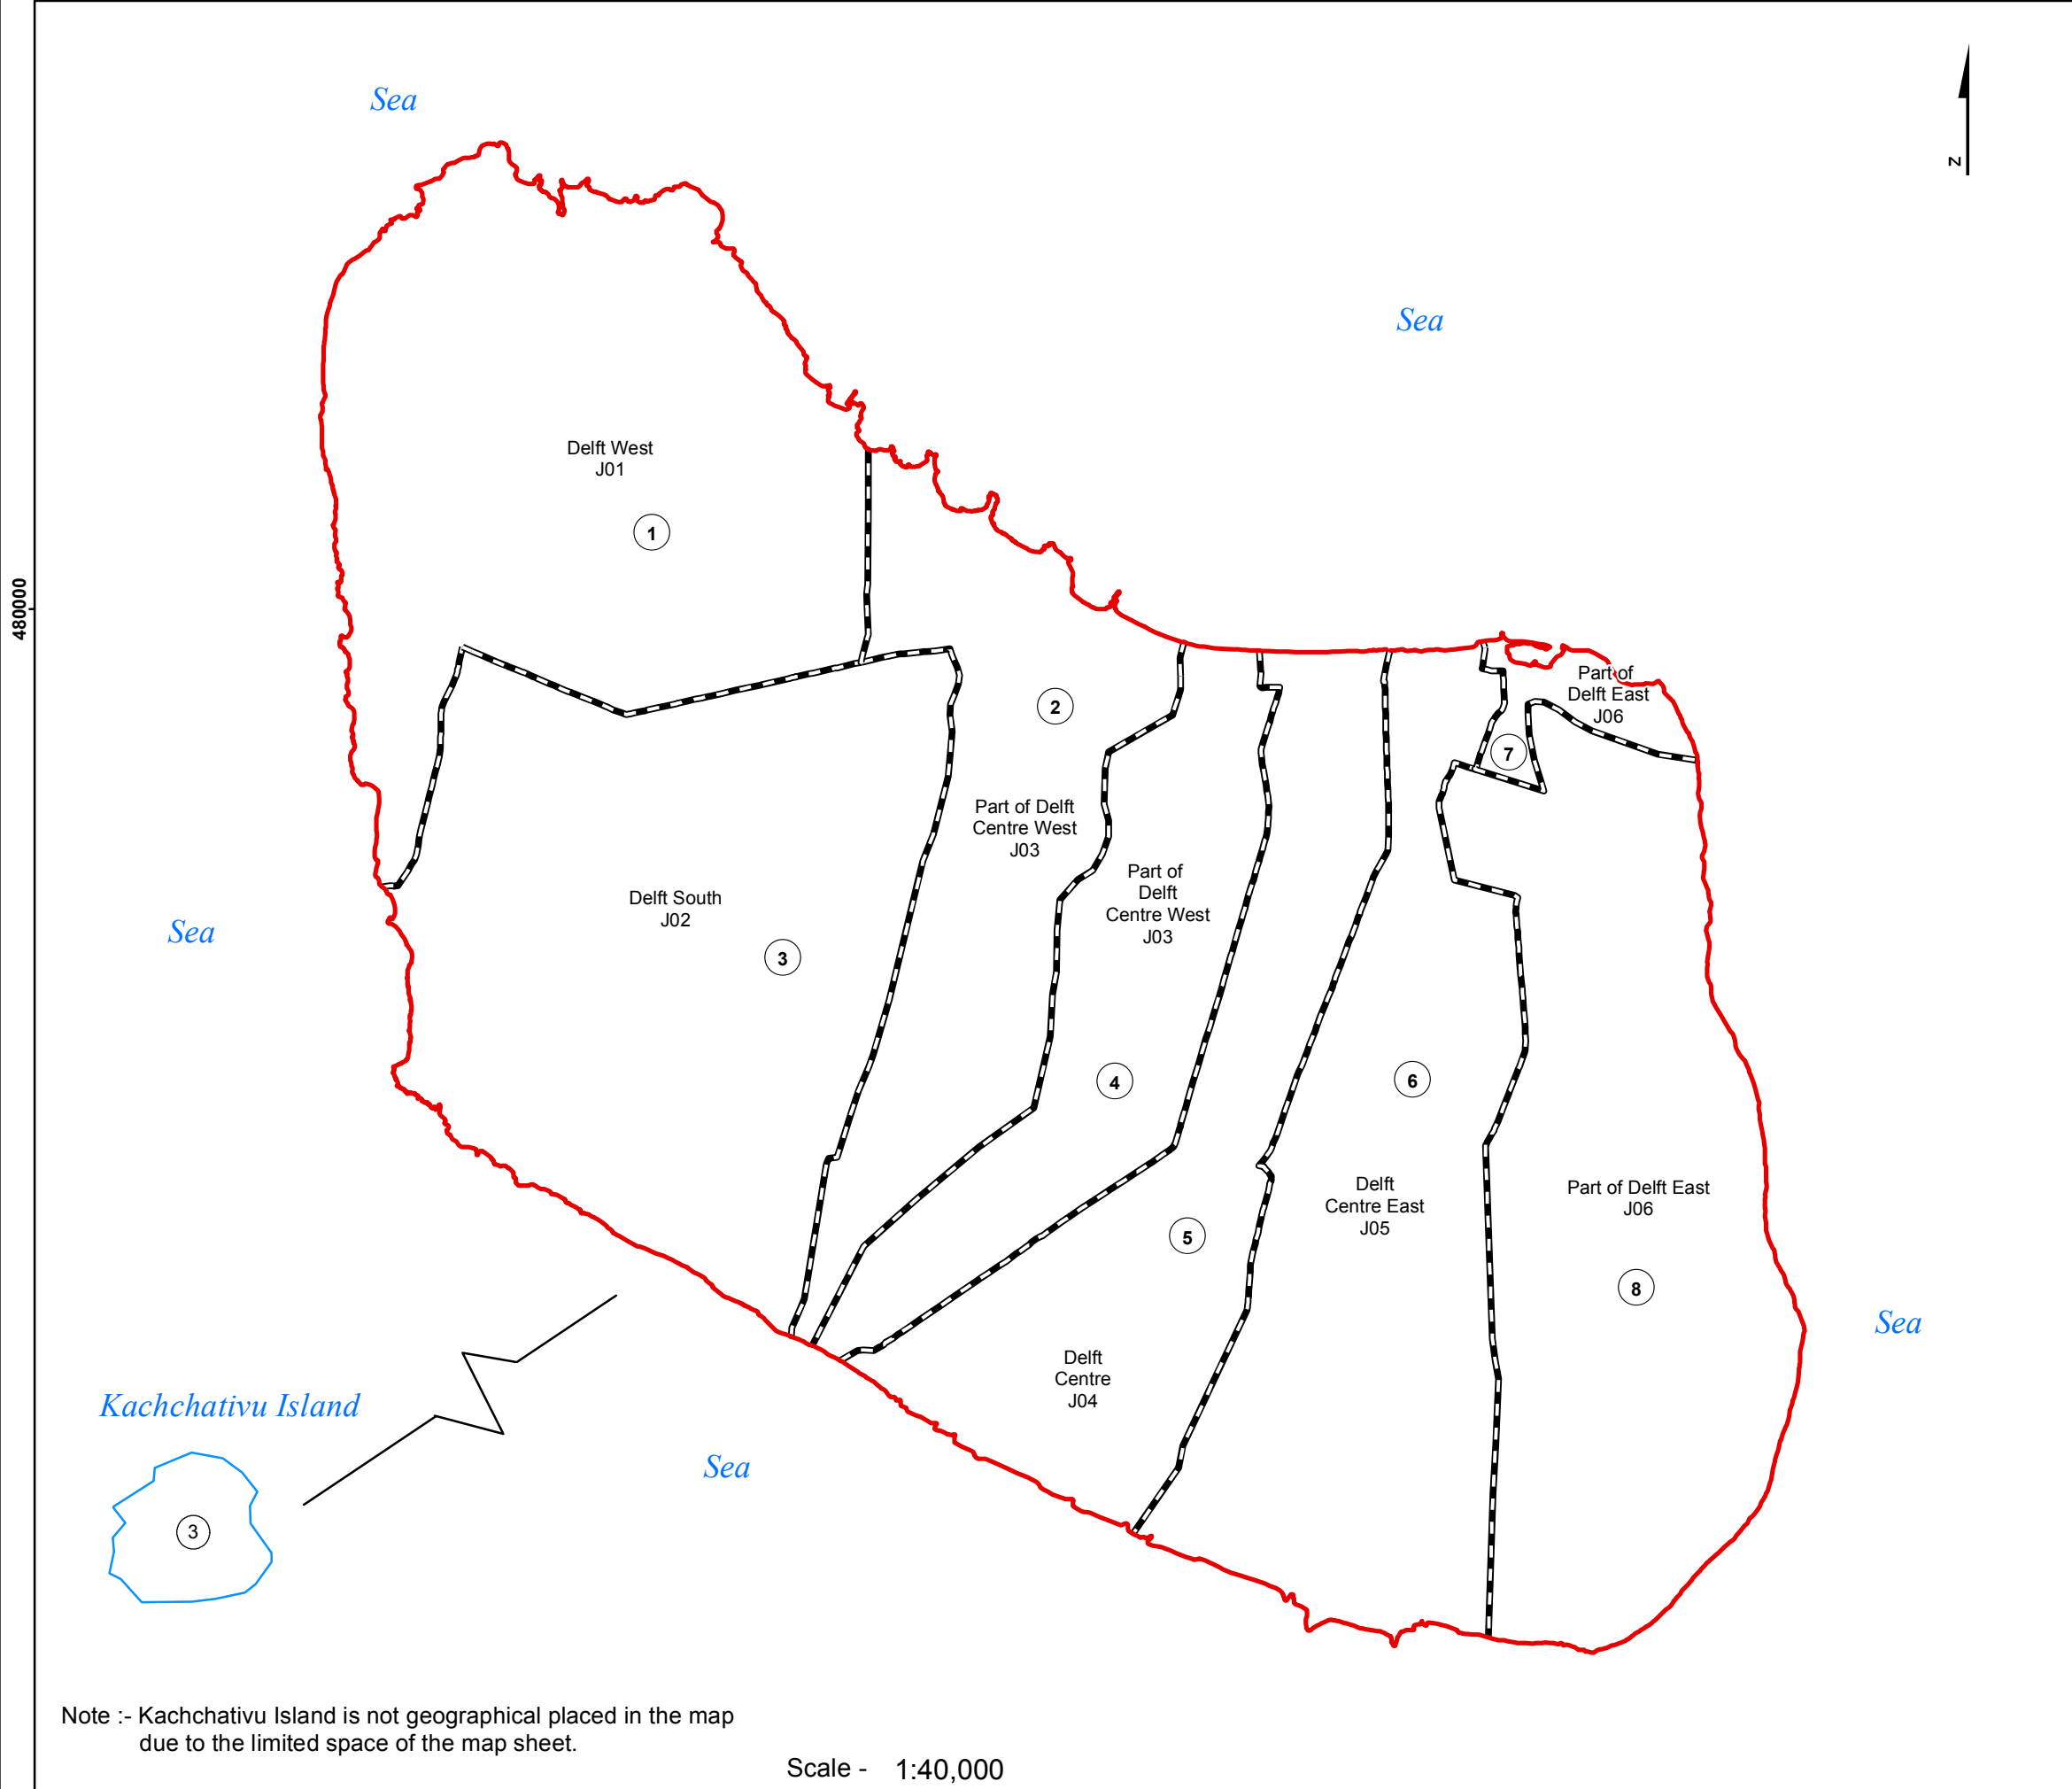

Ward Map of Delft Pradeshiya Sabha - Jaffna District

Ref. No : NDC / 10 / 07

Delft PS

Delft Pradeshiya Sabha	
WARD No	WARD Name
1	Delft One
2	Delft Two
3	Delft Three
4	Delft Four
5	Delft Five
6	Delft Six
7	Delft Seven
8	Delft Eight

Legend

- + - - + Province Boundary
- + · + District Boundary
- · - · DS Boundary
- · - · GN Boundary
- · — · Polling Division Boundary
- PS Boundary
- — — MC / UC Boundary
- — — Ward Boundary
- ▨ Multi Member Ward

Prepared by Survey Department of Sri Lanka

Data Source:
National Delimitation Committee for Local Authorities - 2013 / 2016
Ministry of Local Government and Provincial Councils

Note :- Kachchativu Island is not geographical placed in the map due to the limited space of the map sheet.

Scale - 1:40,000
80000