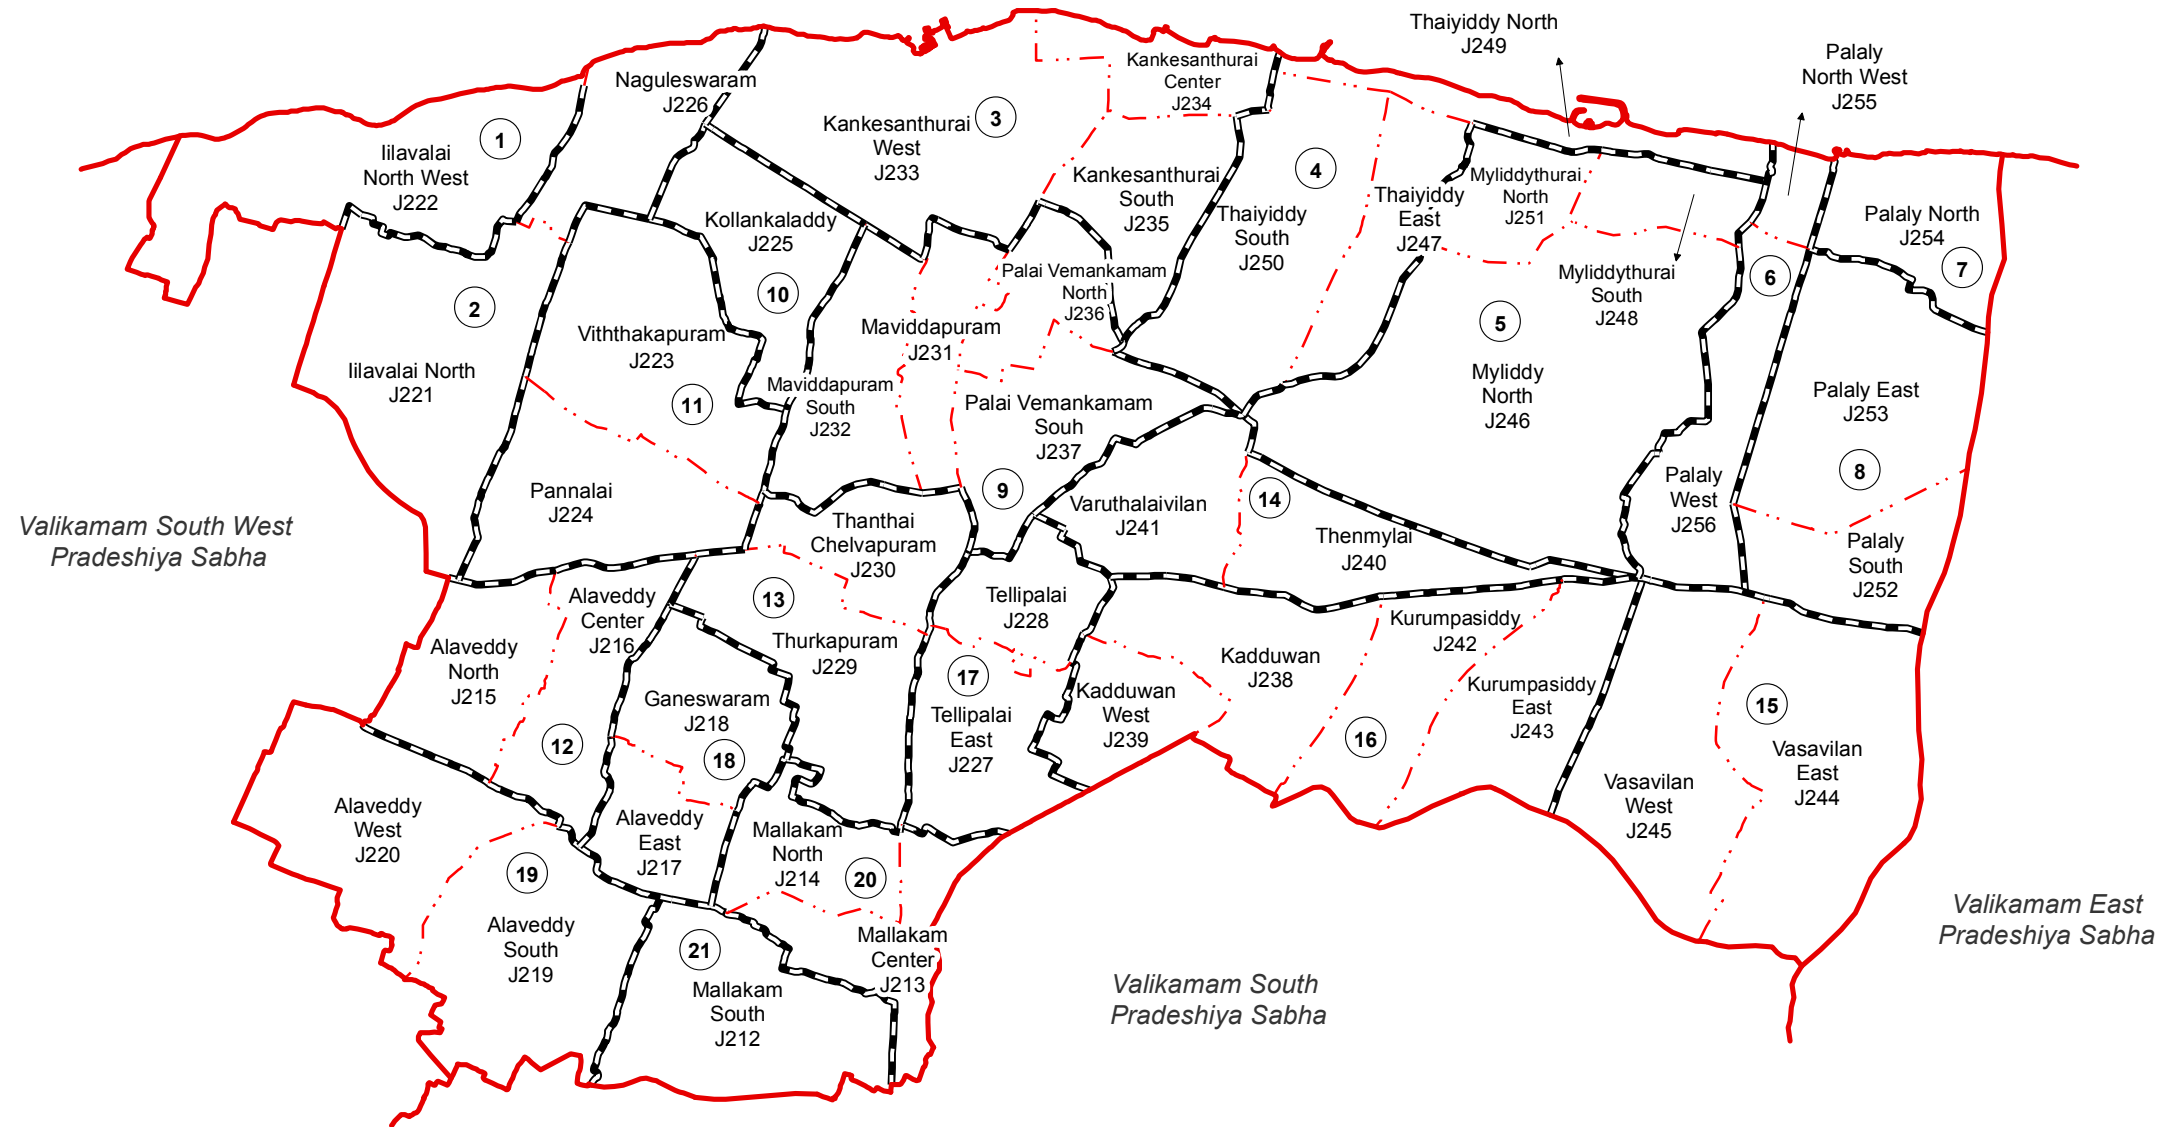

Ward Map of Valikamam North Pradeshiya Sabha - Jaffna District

Ref. No : NDC / 10 / 10

Valikamam North PS

Sea

Valikamam North Pradeshiya Sabha	
WARD No	WARD Name
1	Iilavalai North West
2	Keerimalai
3	Kankesanthurai
4	Thaiyiddy
5	Myliddy
6	Palaly West
7	Palaly North
8	Palaly South East
9	Mavai Veemankamam
10	Kollankaladdy
11	Tellipalai South West
12	Kumpilavalai
13	Tellipalai West
14	Varuthalaivilan
15	Vasavilan
16	Kurumpasiddy-Kadduvan
17	Tellipalai
18	Alaveddy East
19	Alaveddy South West
20	Mallakam
21	Mallakam South

Legend

- + - - + Province Boundary
- . + . + District Boundary
- . . - DS Boundary
- . . . GN Boundary
- — — Polling Division Boundary
- — — PS Boundary
- — — MC / UC Boundary
- — — Ward Boundary
- ▨ Multi Member Ward

Prepared by Survey Department of Sri Lanka

Data Source:
National Delimitation Committee for Local Authorities - 2013
Ministry of Local Government and Provincial Councils

Scale - 1:50,000

120000