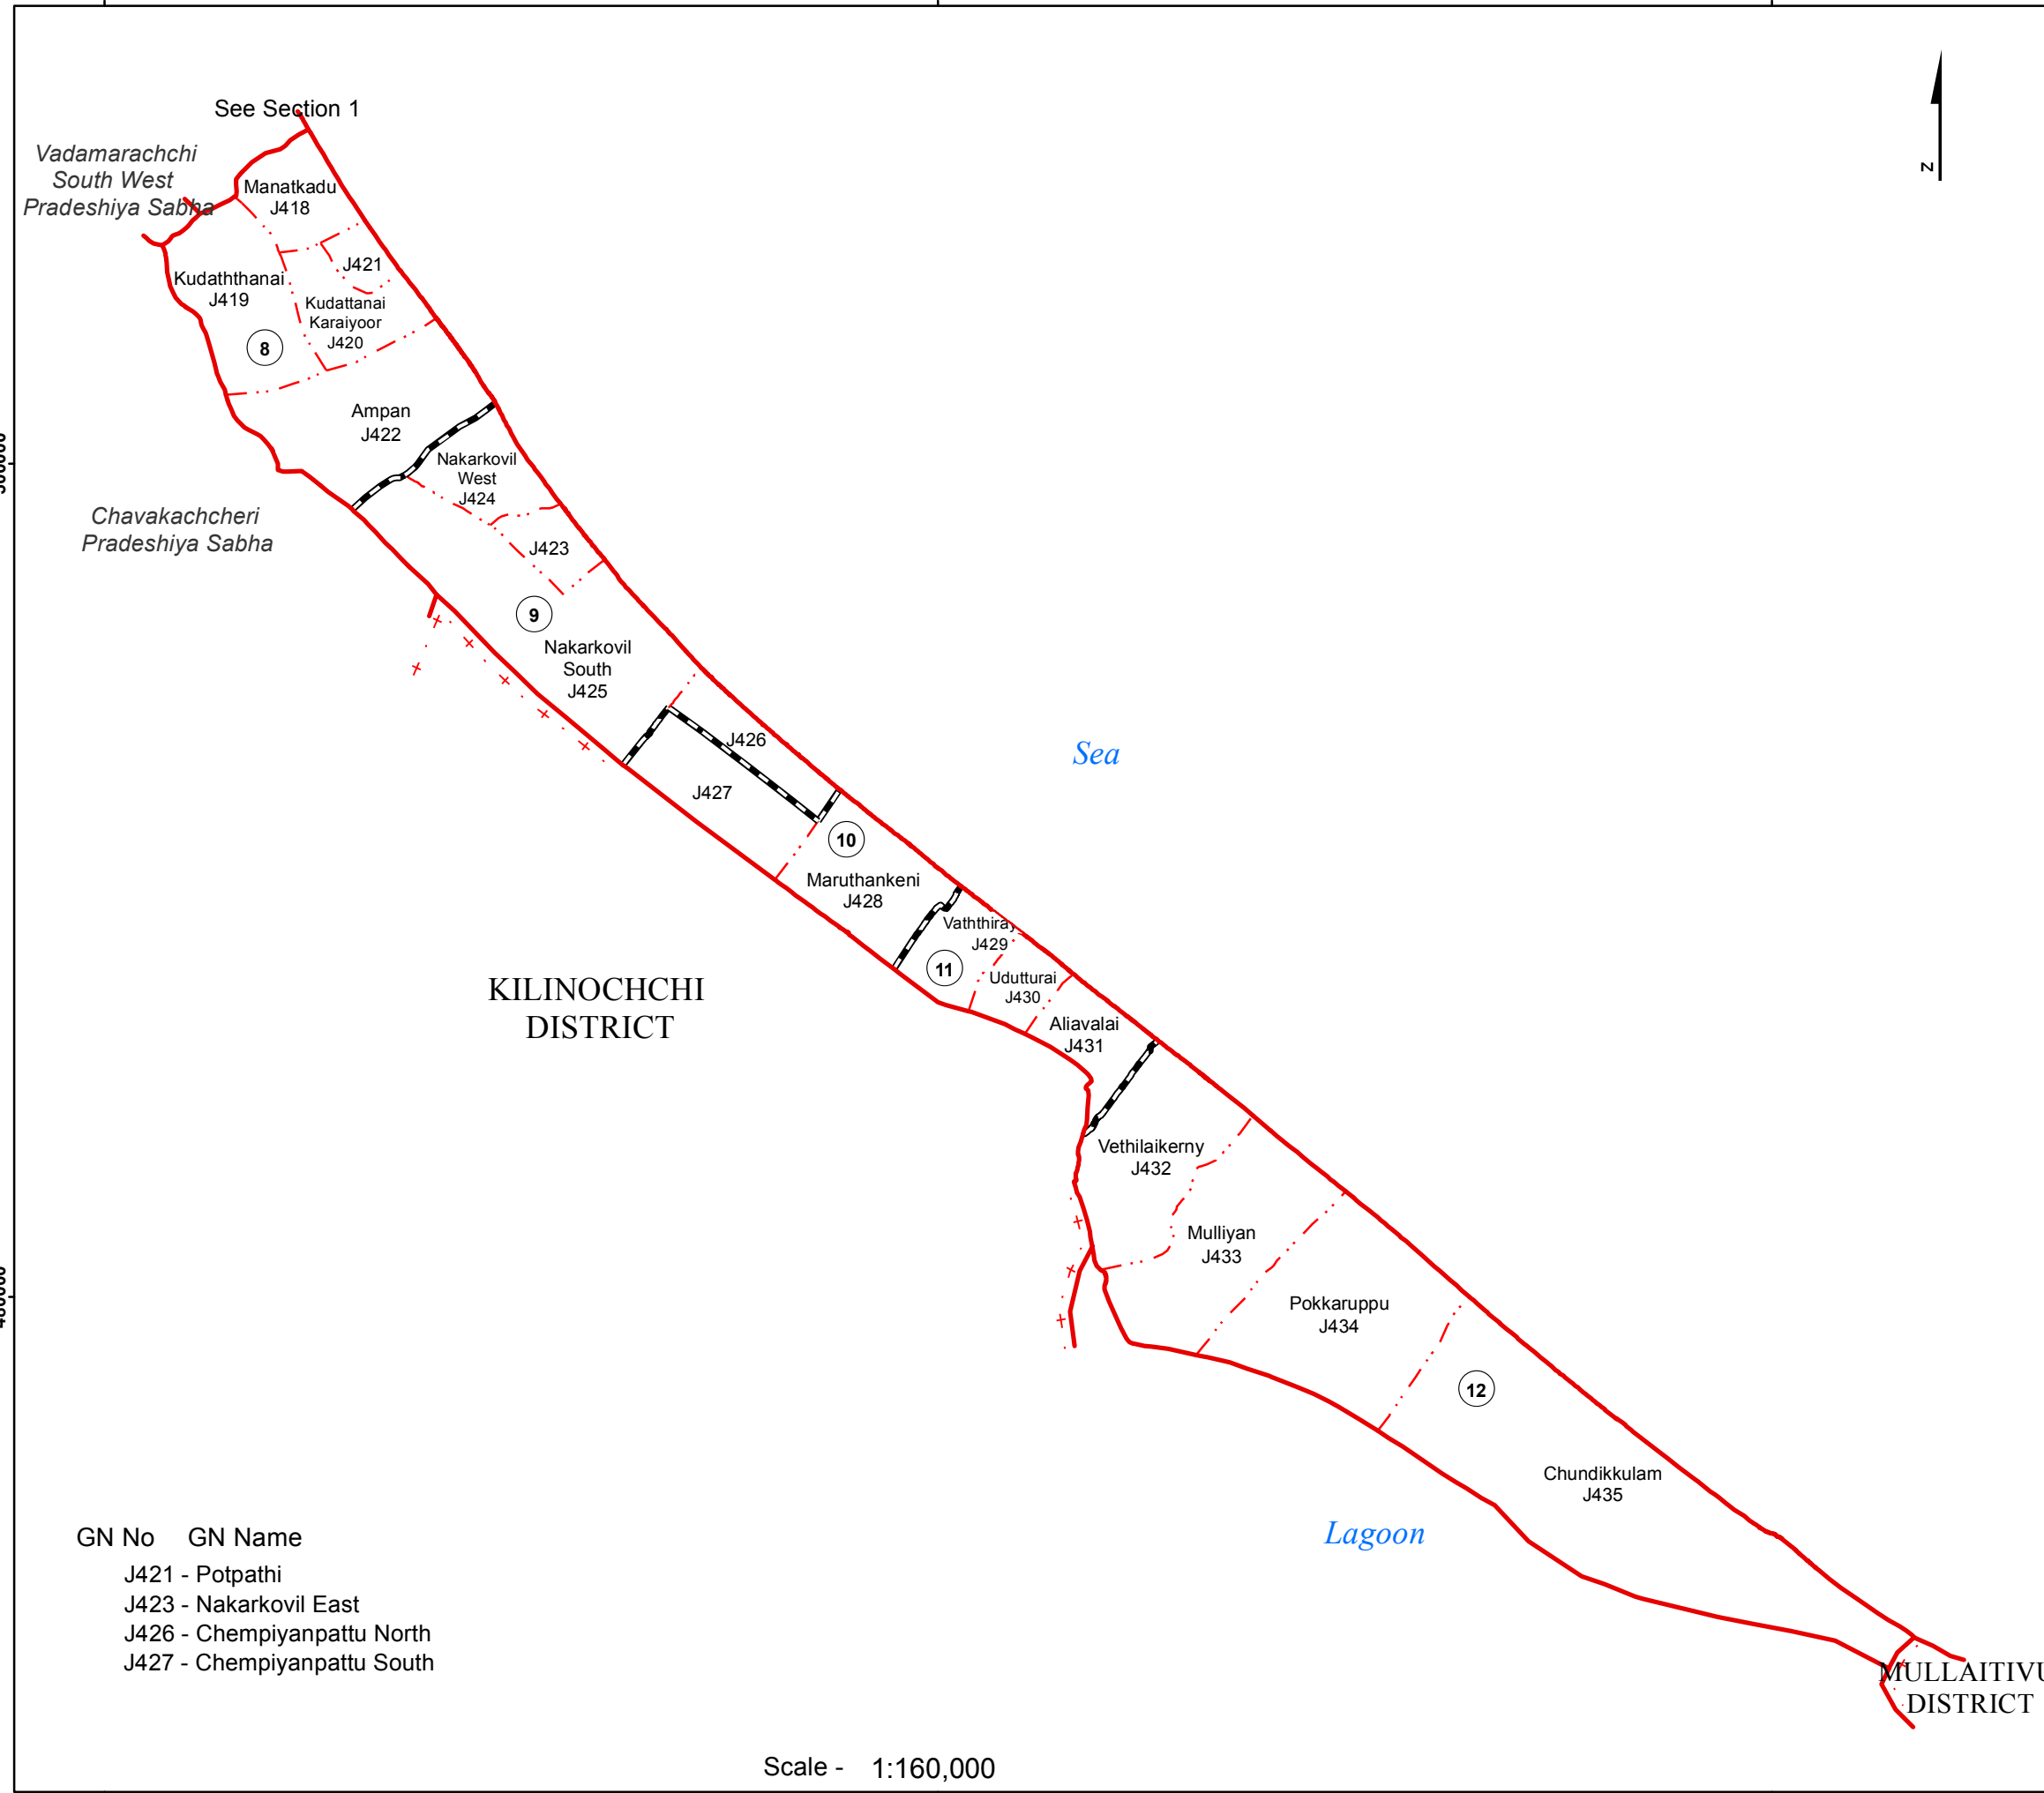

Ward Map of Point Pedro Pradeshiya Sabha - Jaffna District

Ref. No : NDC / 10 / 15

Point Pedro Pradeshiya Sabha	
WARD No	WARD Name
1	Kerudavil
2	Polikandy
3	Alvai North West
4	Viyaparimoolai
5	Puloly West
6	Puloly East
7	Vallipuram Kovil
8	Kudattanai
9	Nakarkovil
10	Maruthankeni
11	Udutturai
12	Mulliyam

Legend

- + - - - + Province Boundary
- . + . . + District Boundary
- . . - . DS Boundary
- - - - - GN Boundary
- - - - ● Polling Division Boundary
- — — — PS Boundary
- | — | — | MC / UC Boundary
- / — / — / Ward Boundary
- ▨ Multi Member Ward

 Prepared by Survey Department of Sri Lanka
 Data Source:
 National Delimitation Committee for Local Authorities - 2013 / 2016
 Ministry of Local Government and Provincial Councils

GN No	GN Name
J421	Potpathi
J423	Nakarkovil East
J426	Chempiyanpattu North
J427	Chempiyanpattu South

Scale - 1:160,000

140000 160000 180000

50000

480000

KILINOCHCHI DISTRICT

MULLAITIVU DISTRICT