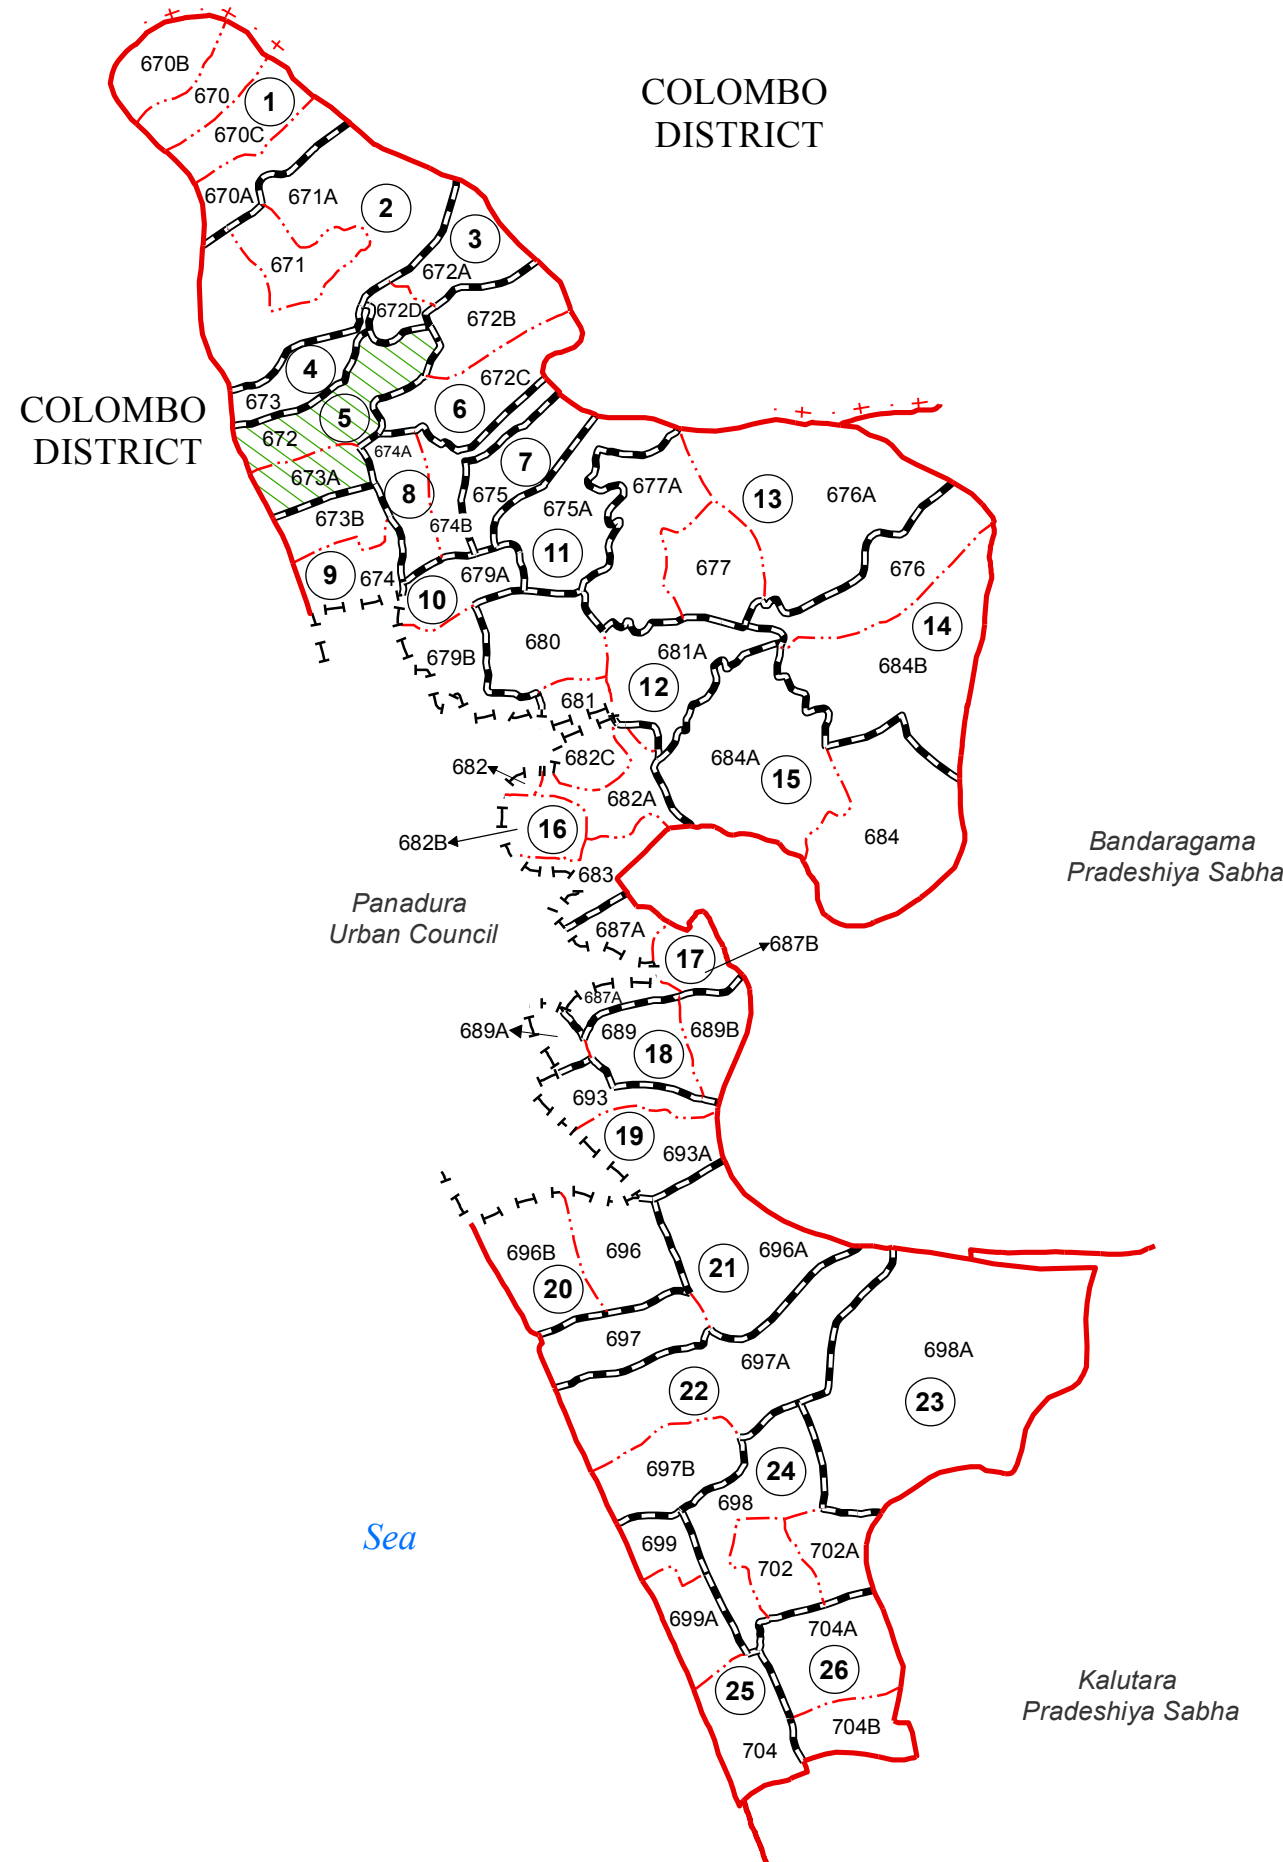

# Ward Map of Panadura Pradeshiya Sabha - Kalutara District

Ref. No : NDC / 03 / 05

WARD No	GN No	GN Name
1	670	Horethuduwa
	670A	Horethuduwa South
	670B	Horethuduwa North
	670C	Horethuduwa Central
2	671	Gorakana
	671A	Gorakana South
3	672A	Paratta
	672D	Paratta West
4	673	Sarikkamulla
	672	Keselwatta
5	673A	Henamulla
	672B	Diggala
6	672C	Miriyawatta
	675	Thotawatta
8	674A	Wattalpola
	674B	Werawatta
9	673B	Pallimulla
	674	Gorakapola
10	679A	Walana North
	679B	Walana South
11	675A	Ambalanduwa
	680	Bekkegama
12	681	Part of Thanthirimulla
	681A	Thanthirimulla East
13	676A	Hirana West
	677	Galthude
14	677A	Galthude North
	676	Hirana
15	684B	Kiriberiya
	684	Malamulla East
16	684A	Malamulla West
	682	Part of Udahamulla
16	682A	Part of Kuruppumulla
	682B	Part of Etambagoda
	682C	Punchideniya
	683	Walapala
17	687A	Wekada East
	687B	Eluvila
18	689	Kaludewala
	689A	Part of Moravinna
18	689B	Kaludewala East
	693	Dibbedda
19	693A	Dibbedda North
	696	Pinwatta
20	696B	Pinwatta West
	696A	Naranpitiya
21	697	Thalpitiya North
	697A	Thalpitiya South
22	697B	Palliyamankada
	698A	Maha Wadduwa
23	698	Wadduwa East
	702	Kuda Wadduwa
24	702A	Pattieliya
	699	Wadduwa West
25	699A	Wadduwa South
	704	Molligoda
26	704A	Molligoda North
	704B	Molligoda South

### Legend

- + - - - + Province Boundary
- . + . + . District Boundary
- . . . - DS Boundary
- - - - - GN Boundary
- - - - - Polling Division Boundary
- - - - - PS Boundary
- MC / UC Boundary
- Ward Boundary
- Multi Member Ward

Prepared by Survey Department of Sri Lanka

Data Source:  
National Delimitation Committee for Local Authorities - 2013 / 2016  
Ministry of Local Government and Provincial Councils

Scale - 1:60,000

100000