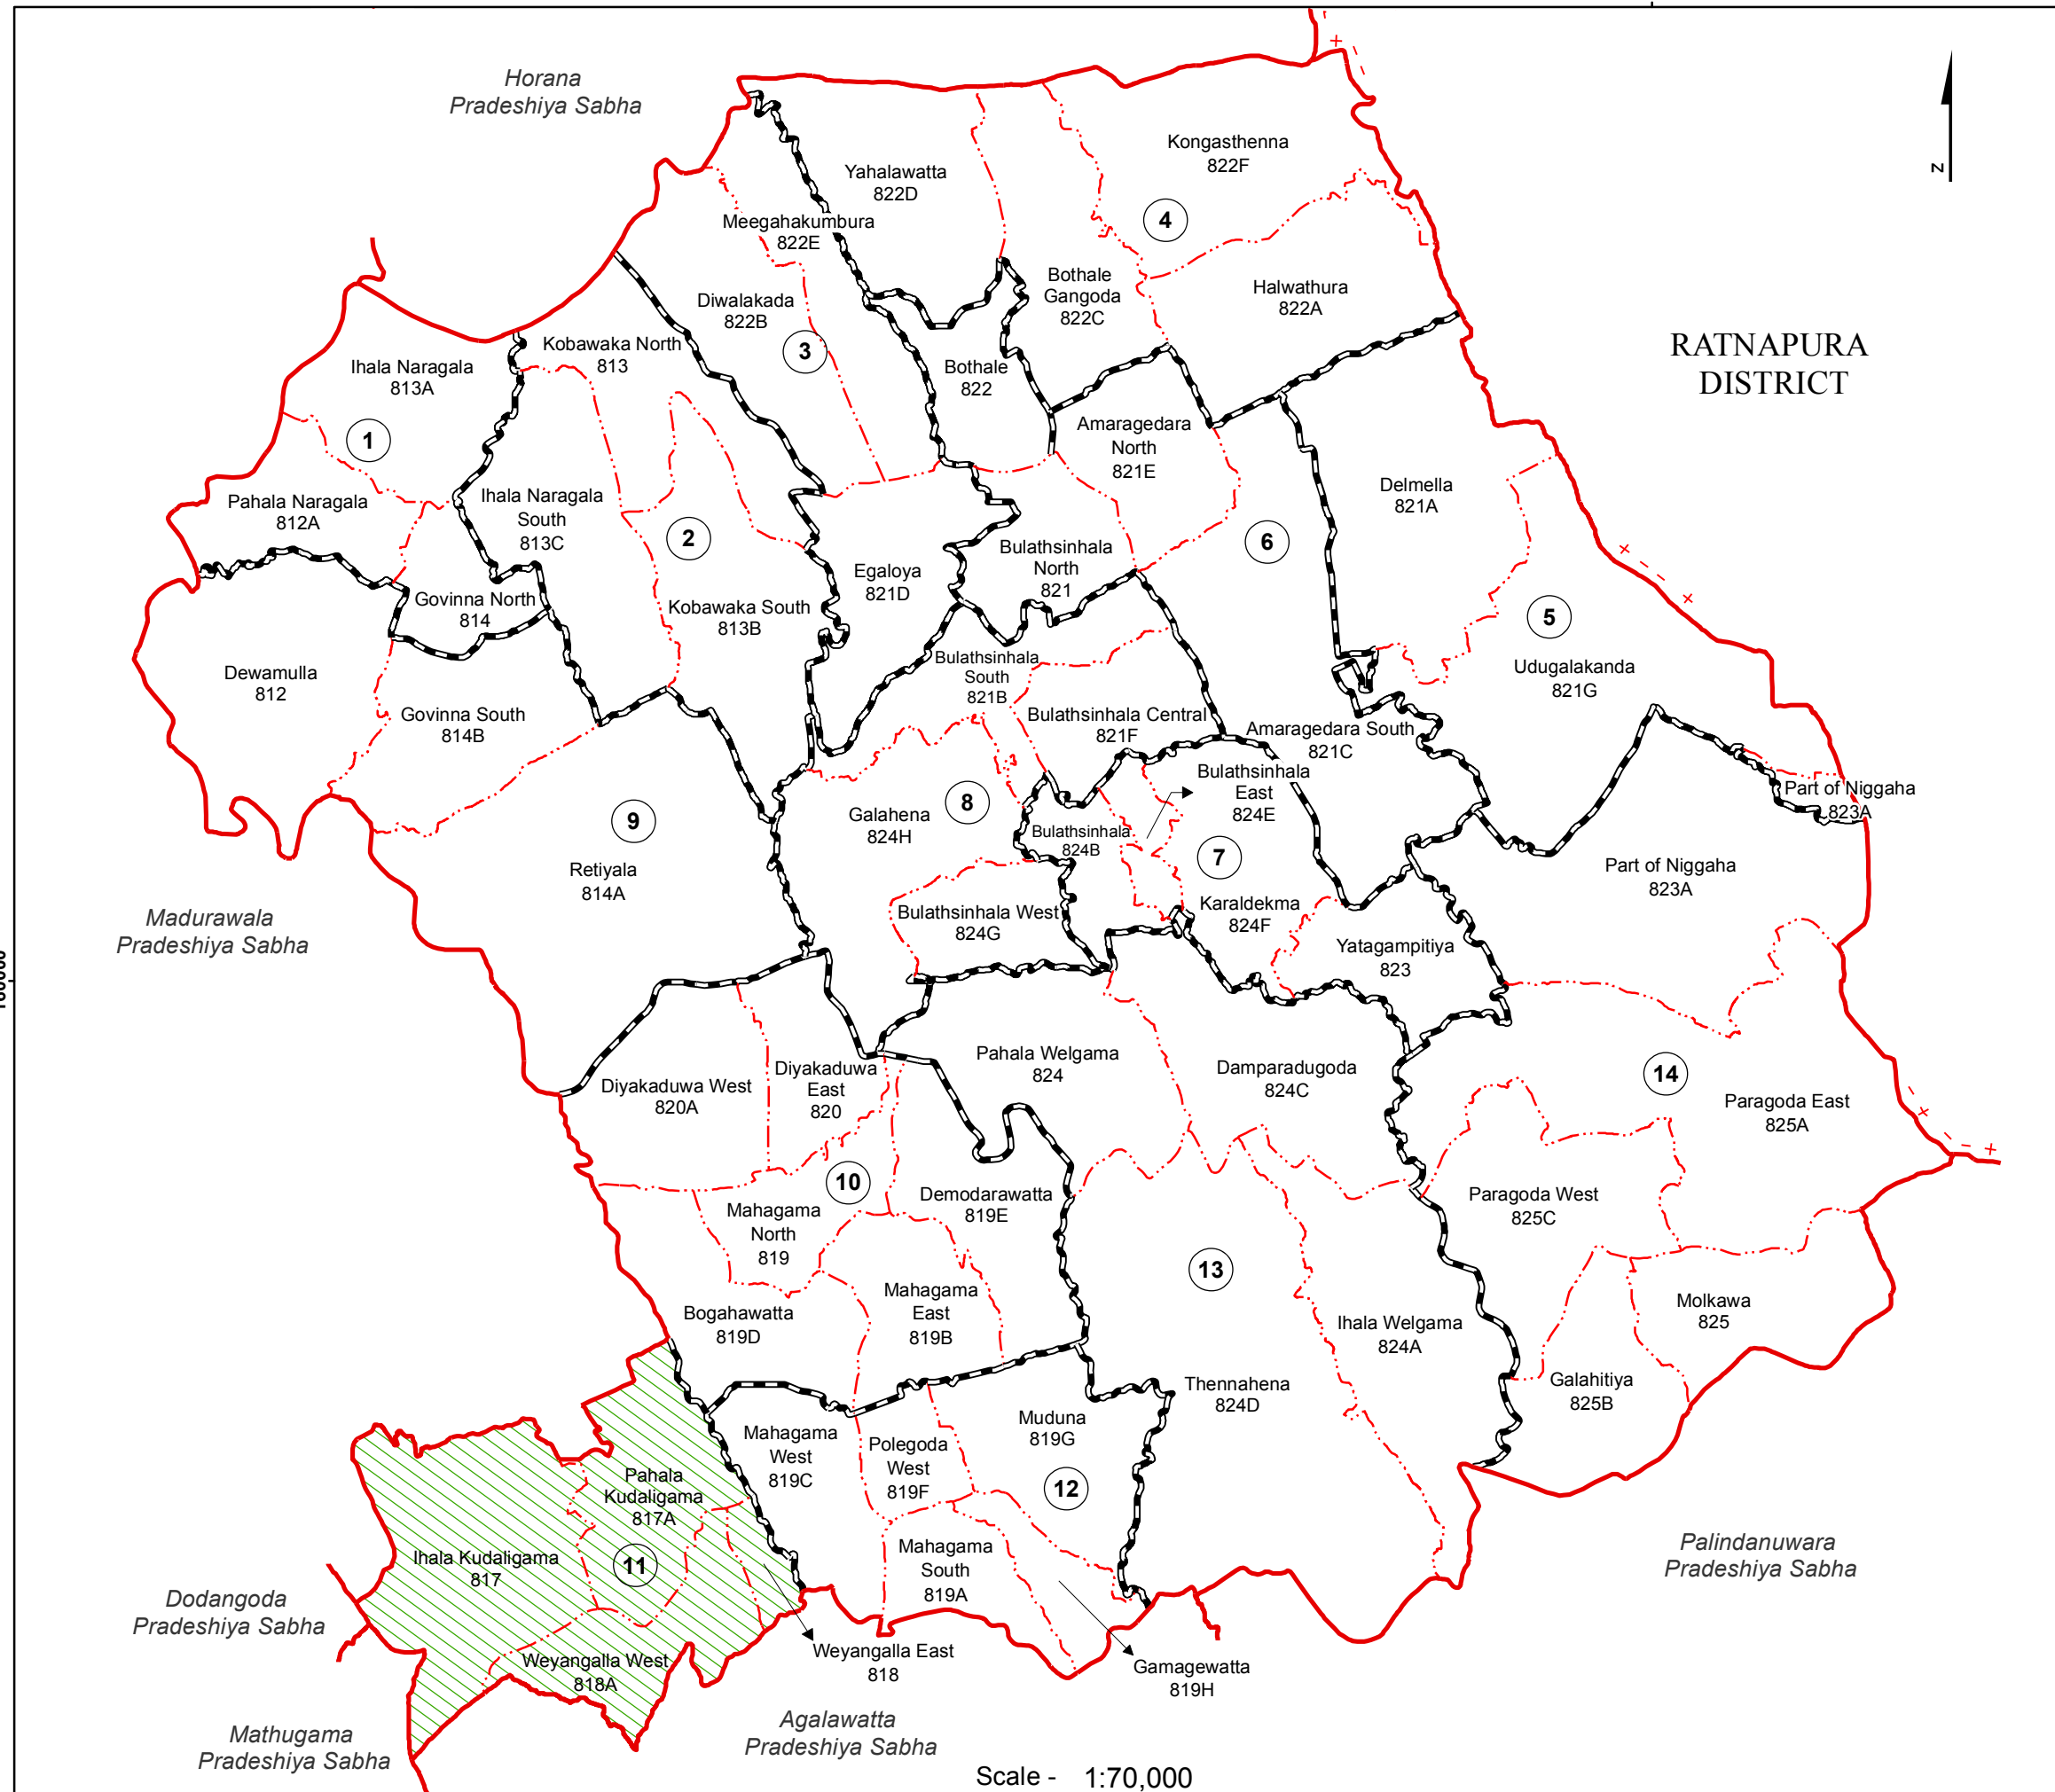

Ward Map of Bulathsinhala Pradeshiya Sabha - Kalutara District

Ref. No : NDC / 03 / 09

Bulathsinhala Pradeshiya Sabha

WARD No	WARD Name
1	Naragala
2	Kobawaka
3	Egaloya
4	Halwathura
5	Delmella
6	Amaragedara
7	Bulathsinhala
8	Galahena
9	Govinna
10	Mahagama
11	Kudaligama
12	Polegoda
13	Welgama
14	Paragoda

Legend

- + - - - + Province Boundary
- District Boundary
- - - - - DS Boundary
- GN Boundary
- - - - - Polling Division Boundary
- PS Boundary
- - - - - MC / UC Boundary
- Ward Boundary
- ▨▨▨ Multi Member Ward

Prepared by Survey Department of Sri Lanka

Data Source:
National Delimitation Committee for Local Authorities - 2013 / 2016
Ministry of Local Government and Provincial Councils

Scale - 1:70,000

160000

140000