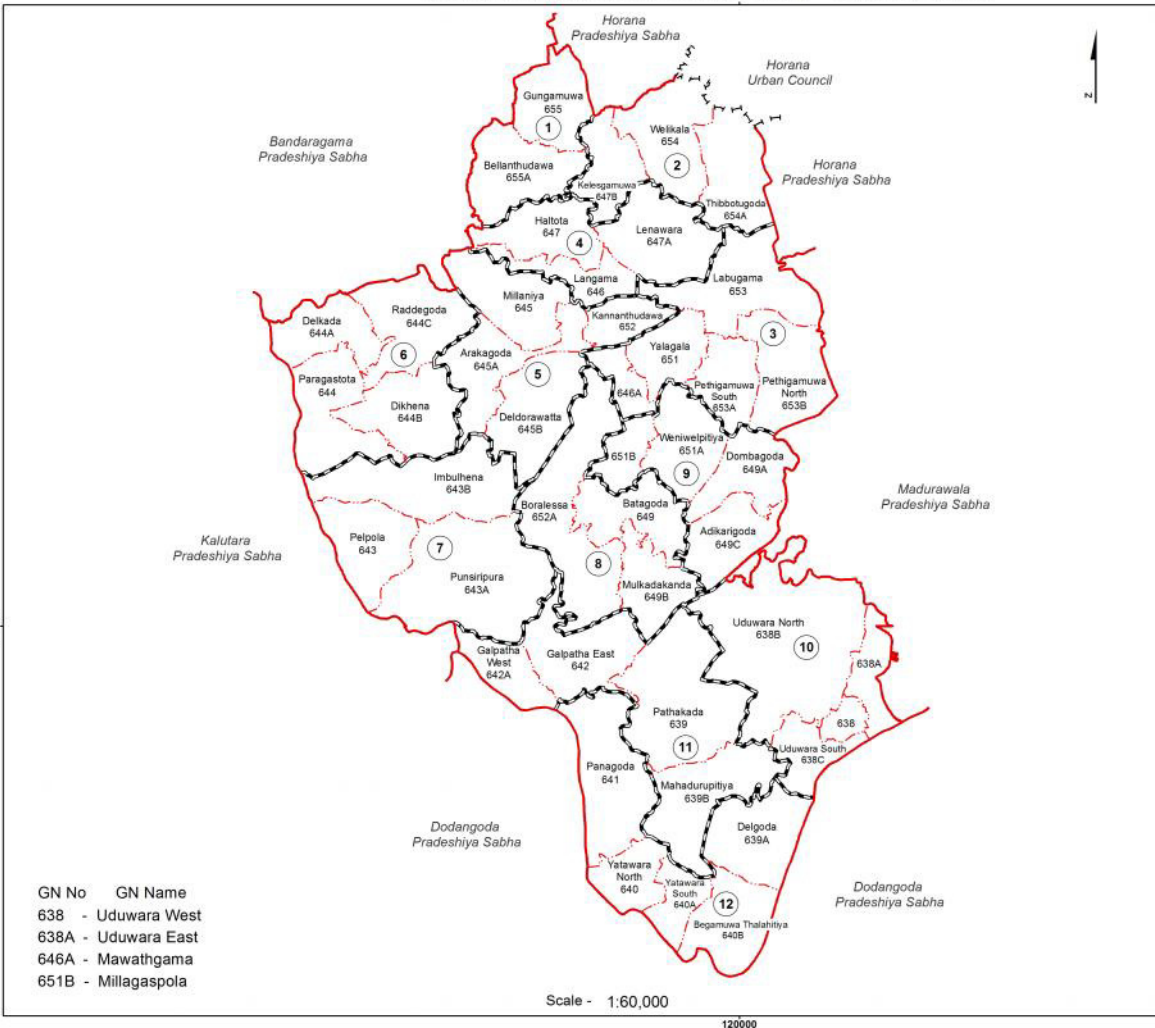

Ward Map of Millaniya Pradeshiya Sabha - Kalutara District

Ref. No : NDC / 03 / 17

Millaniya Pradeshiya Sabha

WARD No	WARD Name
1	Gungamuwa
2	Welikala
3	Yalagala
4	Haltota
5	Millaniya
6	Paragastota
7	Pelkola
8	Batagoda
9	Weniwelpitiya
10	Uduwara
11	Galpatha
12	Yatawara

Legend

- Province Boundary
- District Boundary
- DS Boundary
- GN Boundary
- Polling Division Boundary
- PS Boundary
- MC / UC Boundary
- Ward Boundary
- Multi Member Ward

Prepared by Survey Department of Sri Lanka
 Data Source:
 National Delimitation Committee for Local Authorities - 2013 / 2016
 Ministry of Local Government and Provincial Councils

GN No GN Name
 638 - Uduwara West
 638A - Uduwara East
 646A - Mawathgama
 651B - Millagaspola

Scale - 1:60,000

120000

160000