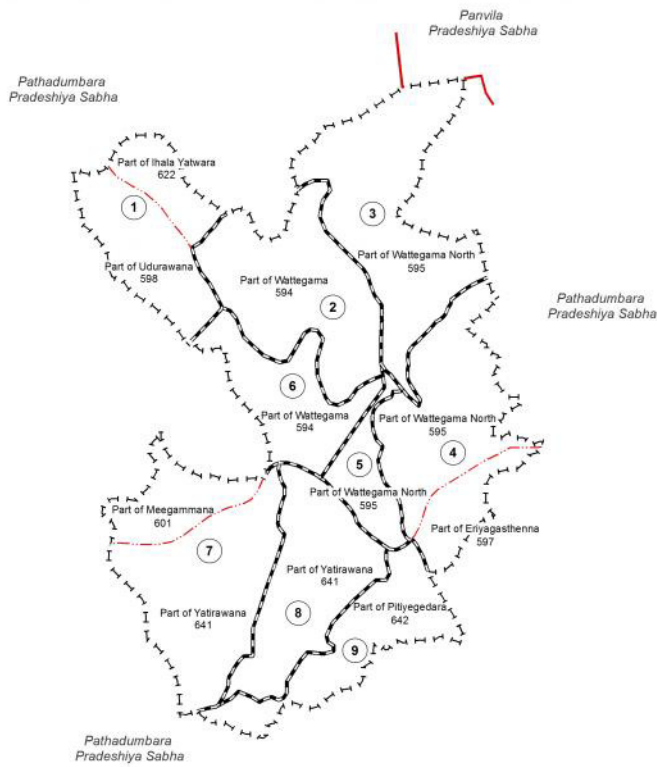

Ward Map of Wattegama Urban Council - Kandy District

Ref. No : NDC / 04 / 02

Wattegama Urban Council

Wattegama Urban Council

WARD No	WARD Name
1	Udurawana
2	Dewalawaka
3	Nuwarathenna
4	Narandanda
5	Atalahagoda
6	Galadeniya
7	Yatrawana
8	Balahela
9	Pitiyegedara

Legend

- Province Boundary
- District Boundary
- DS Boundary
- GN Boundary
- Polling Division Boundary
- PS Boundary
- MC / UC Boundary
- Ward Boundary
- Multi Member Ward

Scale - 1:20,000

190000