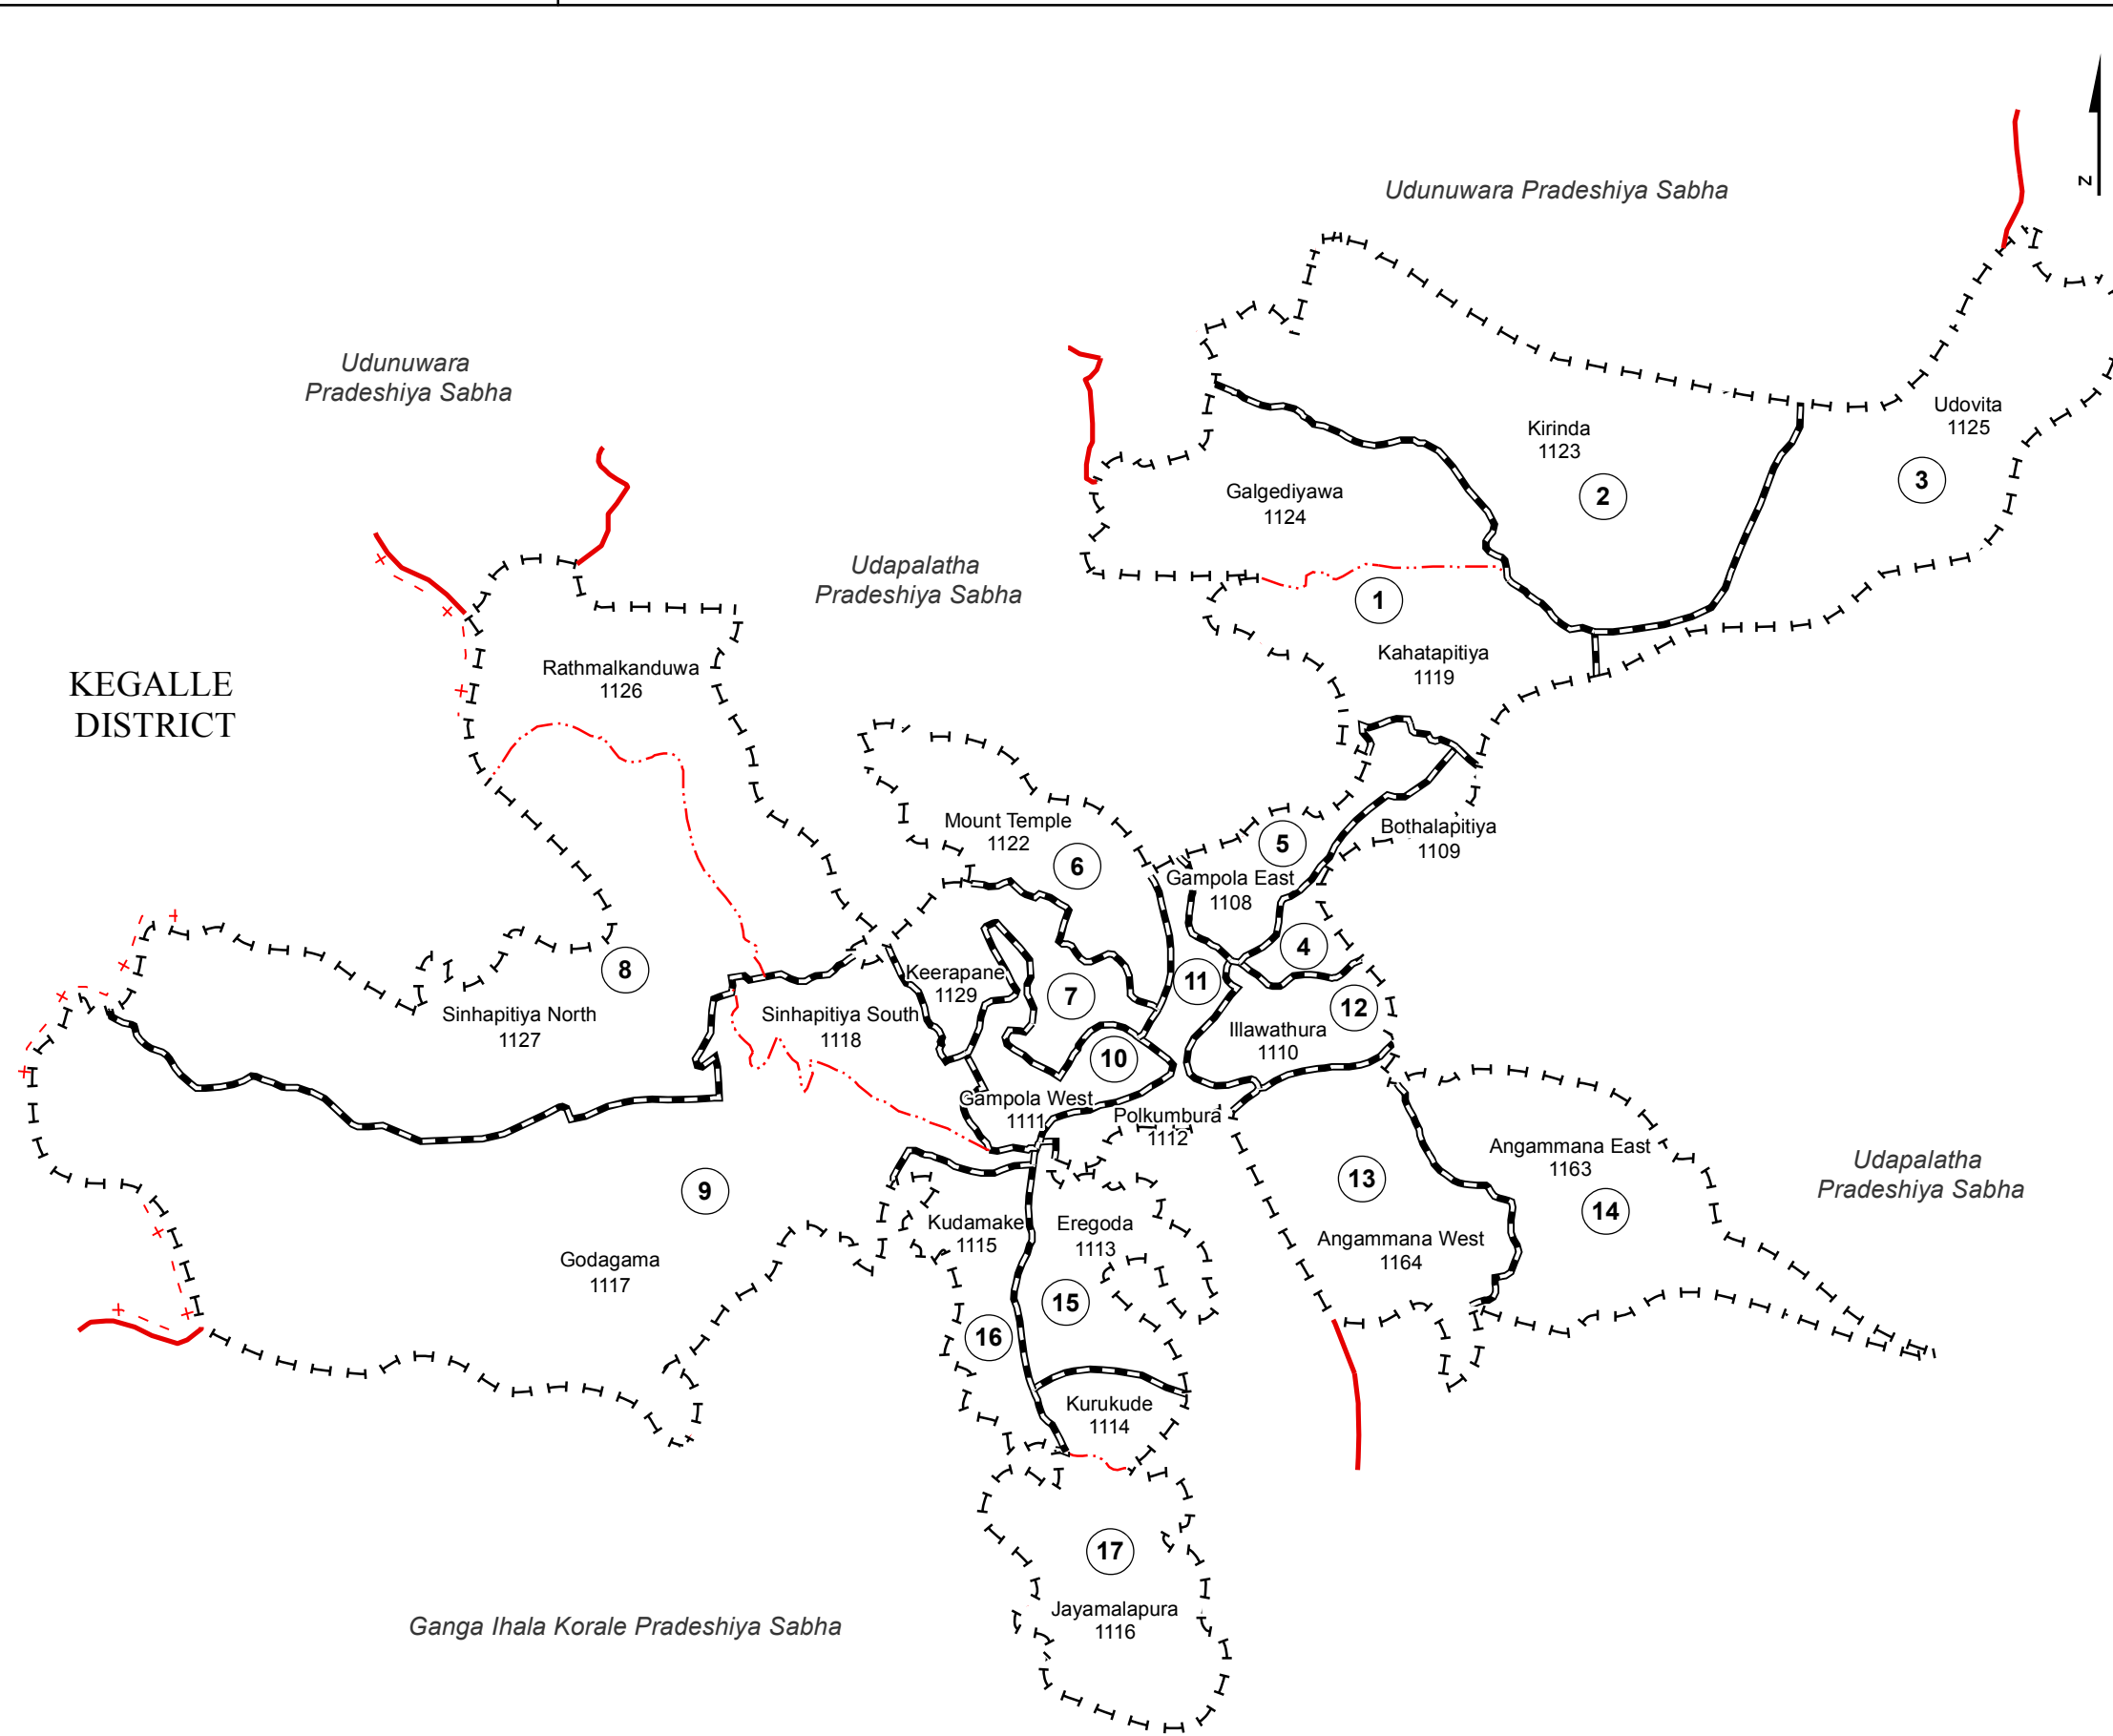

Legend

- Province Boundary
- District Boundary
- DS Boundary
- GN Boundary
- Polling Division Boundary
- PS Boundary
- MC / UC Boundary
- Ward Boundary
- Multi Member Ward

Prepared by Survey Department of Sri Lanka

Data Source:
National Delimitation Committee for Local Authorities - 2013/2016
Ministry of Local Government and Provincial Councils

KEGALLE
DISTRICT