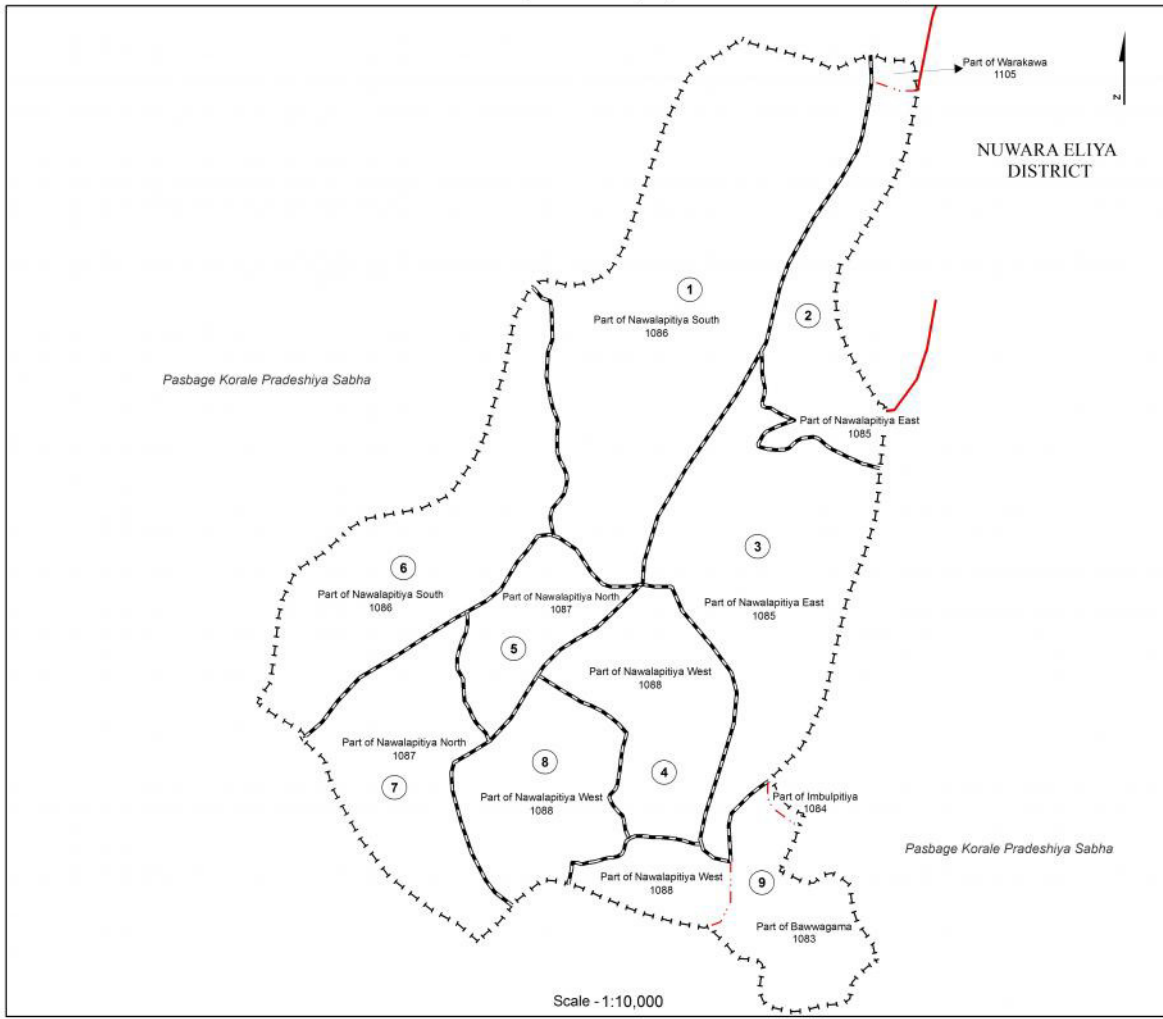

Ward Map of Nawalapitiya Urban Council - Kandy District

Ref. No : NDC / 04 / 05

Nawalapitiya Urban Council

WARD No	WARD Name
1	Dolosbage Para
2	Gondennawa
3	Beli Para
4	Penithudumulla Soizakele
5	Penithudumulla Ihala
6	Handungala Watta
7	Jayasundare
8	Godamuduna Soizakele
9	IDH Mahakumbura

Legend

	Province Boundary
	District Boundary
	DS Boundary
	GN Boundary
	Polling Division Boundary
	PS Boundary
	MC / UC Boundary
	Ward Boundary
	Multi Member Ward

Prepared by Survey Department of Sri Lanka
 Data Source: National Delimitation Committee for Local Authorities - 2013
 Ministry of Local Government and Provincial Councils