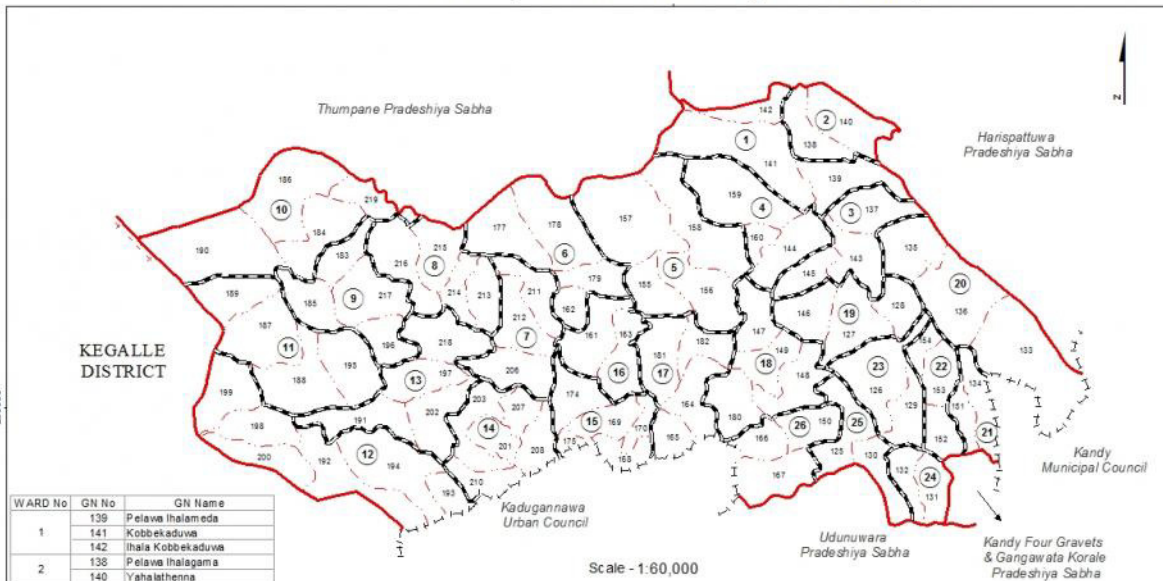

Ward Map of Yatinuwara Pradeshiya Sabha - Kandy District

Ref. No : NDC / 04 / 18

Yatinuwara Pradeshiya Sabha

WARD No	WARD Name
1	Kobbekaduwa
2	Yahalathenna
3	Muruthalawa
4	Dehianga
5	Dodamwala
6	Udaweila
7	Walgapaya
8	Kotaligoda
9	Menikdiwela
10	Alagalla
11	Godigamuwa
12	Balana
13	Amunupura
14	Malgathenna
15	Haliyadda
16	Danthure
17	Arambegama
18	Giragama
19	Sooriyagoda
20	Gannoruwa
21	Eriyagama
22	Dehideniya
23	Pilapitiya
24	Edaduwwa
25	Bulumulla
26	Embilmeegama

WARD No	GN No	GN Name
1	139	Pelawa Ihalameda
	141	Kobbekaduwa
	142	Ihalai Kobbekaduwa
	138	Pelawa Ihalagama
2	140	Yahalathenna
	137	Pelawa Pahalgama
3	143	Dehigama East
	144	Dehigama South
4	145	Dehigama North
	159	Dehianga North
5	160	Dehianga South
	155	Ihalai Dodamwala
	156	Pahala Dodamwala
	157	Wathurakumbura
	158	Gurugama
6	162	Munvethugoda
	177	Udaweila Nadthalawa
	178	Udaweila Pallemaditta
	179	Udaweila Pahalgama
7	206	Walgapayagoda
	211	Walgapaya
	212	Bathgoda
8	213	Doluwa East
	214	Doluwa West
	215	Kotaligoda North
9	216	Kotaligoda South
	183	Yatigammana
	185	Pettepitiya
	196	Udarathmeewala
10	217	Menikdiwela
	184	Pahala Yatigammana
	186	Kirimeetiya Watta
	190	Alagalla Watta
	219	Thismada

Legend

- +---+ Province Boundary
- - - - District Boundary
- DS Boundary
- - - - GN Boundary
- - - - Polling Division Boundary
- ==== PS Boundary
- ==== MC / UC Boundary
- ==== Ward Boundary
- ==== Multi Member Ward