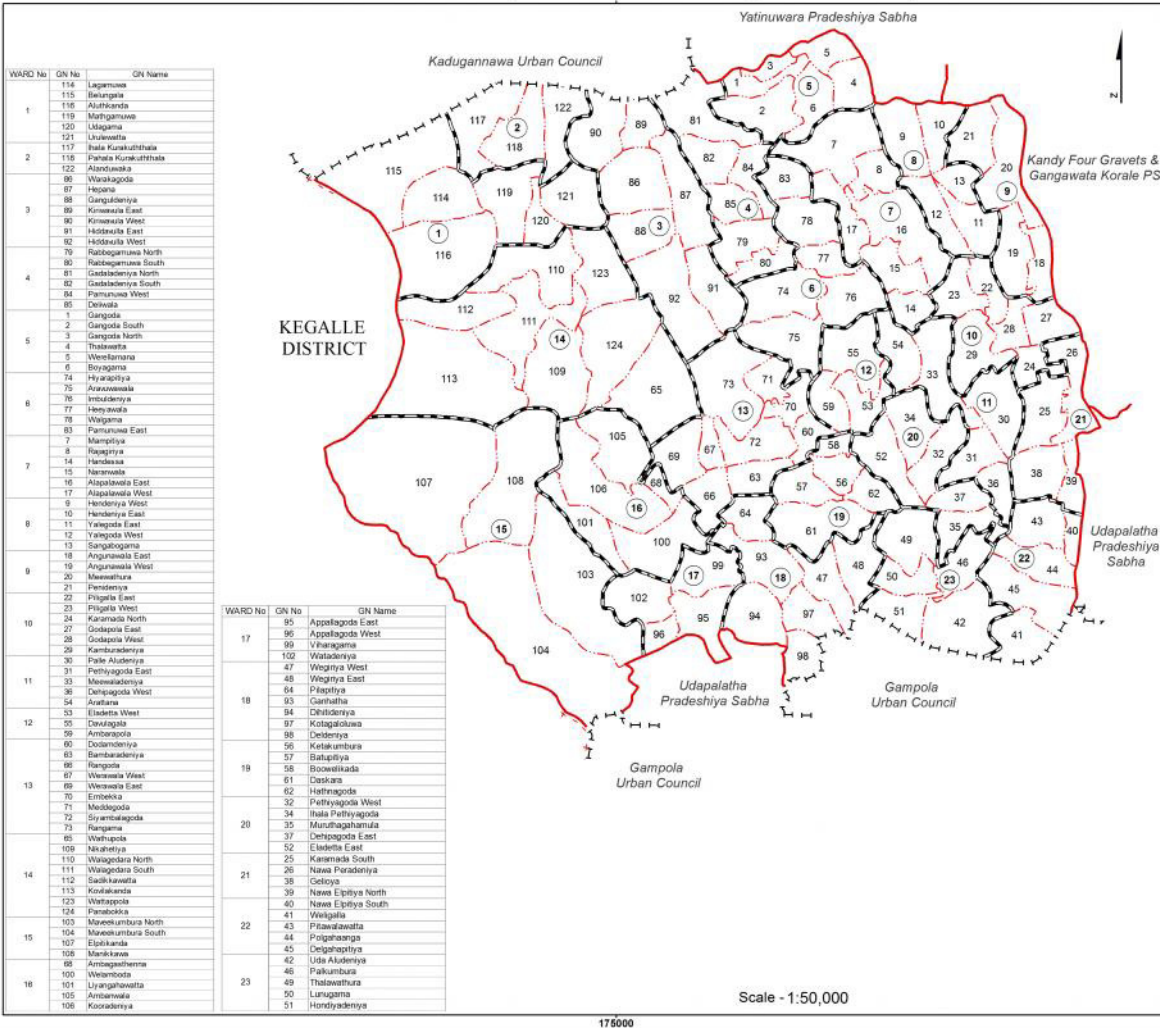

Ward Map of Uduwara Pradeshiya Sabha - Kandy District

Ref. No : NDC / 04 / 19

| Uduwara Pradeshiya Sabha | |
|--------------------------|---------------|
| WARD No | WARD Name |
| 1 | Lagamuwa |
| 2 | Kurukuththala |
| 3 | Hiddavulla |
| 4 | Gadaladeniya |
| 5 | Gangoda |
| 6 | Lankathilaka |
| 7 | Alapalawala |
| 8 | Hendeniya |
| 9 | Pendeniya |
| 10 | Piligalla |
| 11 | Arattana |
| 12 | Davulagala |
| 13 | Embekka |
| 14 | Walagedara |
| 15 | Manikkawa |
| 16 | Welamboda |
| 17 | Appalagoda |
| 18 | Ganhatha |
| 19 | Ketakumbura |
| 20 | Pethiyagoda |
| 21 | Geliyoa |
| 22 | Weligalla |
| 23 | Thalawathura |

Legend

- +---+ Province Boundary
- District Boundary
- DS Boundary
- GN Boundary
- Polling Division Boundary
- PS Boundary
- MC / UC Boundary
- Ward Boundary
- Multi Member Ward

Prepared by Survey Department of Sri Lanka

Data Source: National Demarcation Committee for Local Authorities - 2013/2016
Ministry of Local Government and Provincial Councils

Scale - 1:50,000

176000