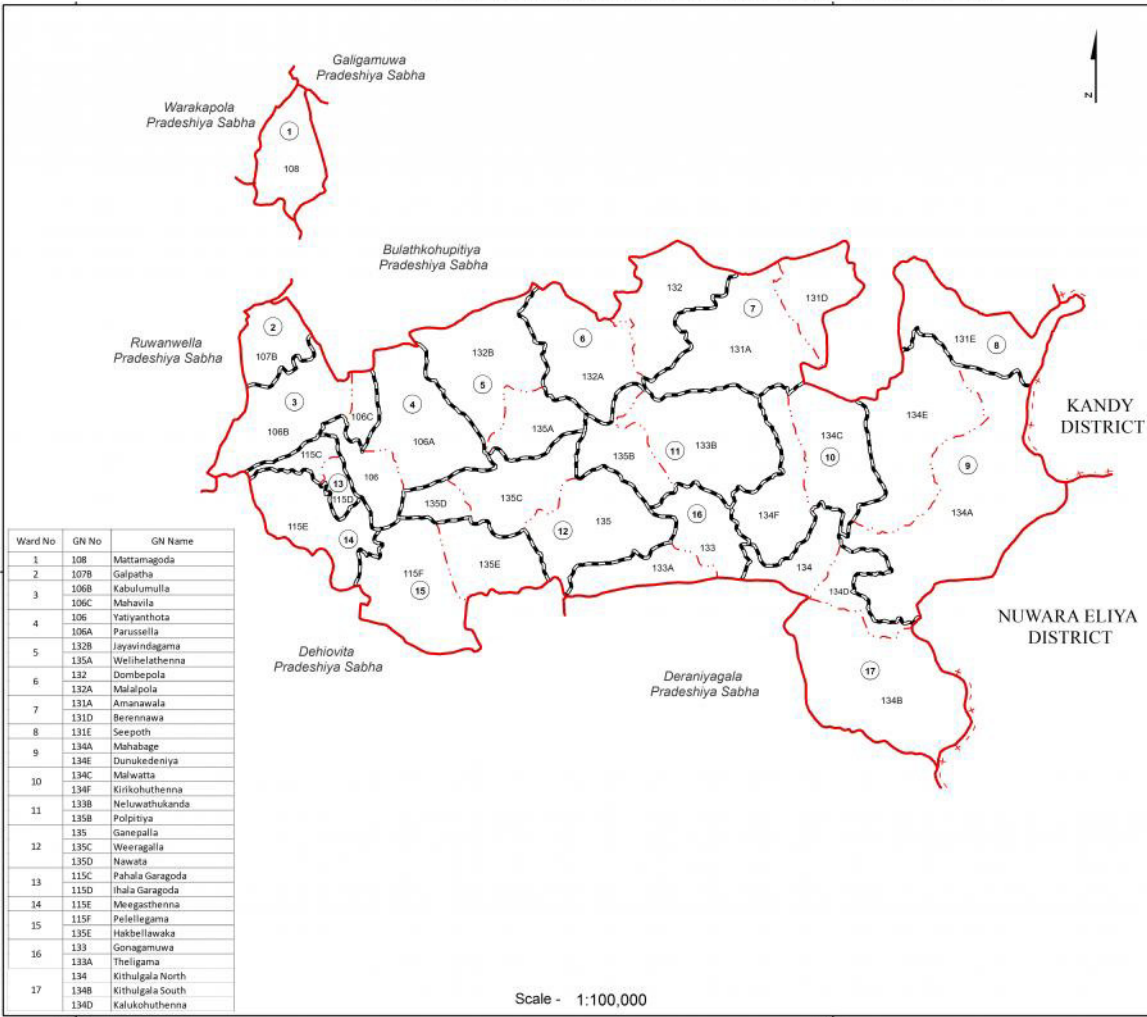

Ward Map of Yatiyanthota Pradeshiya Sabha - Kegalle District

Ref. No : NDC / 25 / 08

Yatiyanthota Pradeshiya Sabha

WARD No	WARD Name
1	Mattamagoda
2	Galpatha
3	Kabulumulla
4	Yatiyanthota
5	Jayavinda Gama
6	Dombepola
7	Amanawala
8	Seepoth
9	Dunukedeniya
10	Malwatta
11	Neluwathukanda
12	Ganepalla
13	Garagoda
14	Meegasthenna
15	Pelelegama
16	Gonagamuwuwa
17	Kithulgala

Ward No	GN No	GN Name
1	108	Mattamagoda
2	107B	Galpatha
3	106B	Kabulumulla
	106C	Mahavila
4	106	Yatiyanthota
	106A	Parussella
5	132B	Jayavindagama
	135A	Weihelathenna
6	132	Dombepola
	132A	Malalipola
7	131A	Amanawala
	131D	Berennawa
8	131E	Seepoth
	134A	Mahabage
9	134E	Dunukedeniya
	134C	Malwatta
	134F	Kirukoththenna
11	133B	Neluwathukanda
	135B	Polpitiya
	135	Ganepalla
12	135C	Weeragalla
	135D	Nawata
13	115C	Pahala Garagoda
	115D	Ihala Garagoda
14	115E	Meegasthenna
	115F	Pelelegama
15	135E	Hakbelliwaka
16	133	Gonagamuwuwa
	133A	Theligama
17	134	Kithulgala North
	134B	Kithulgala South
	134D	Kalukoththenna

Legend

- +---+---+ Province Boundary
- +---+---+ District Boundary
- +---+---+ DS Boundary
- +---+---+ GN Boundary
- +---+---+ Polling Division Boundary
- +---+---+ PS Boundary
- +---+---+ MC / UC Boundary
- +---+---+ Ward Boundary
- +---+---+ Multi Member Ward

Prepared by Survey Department of Sri Lanka
 Data Source: National Delimitation Committee for Local Authorities - 2013
 Ministry of Local Government and Provincial Councils

Scale - 1:100,000

140000

160000