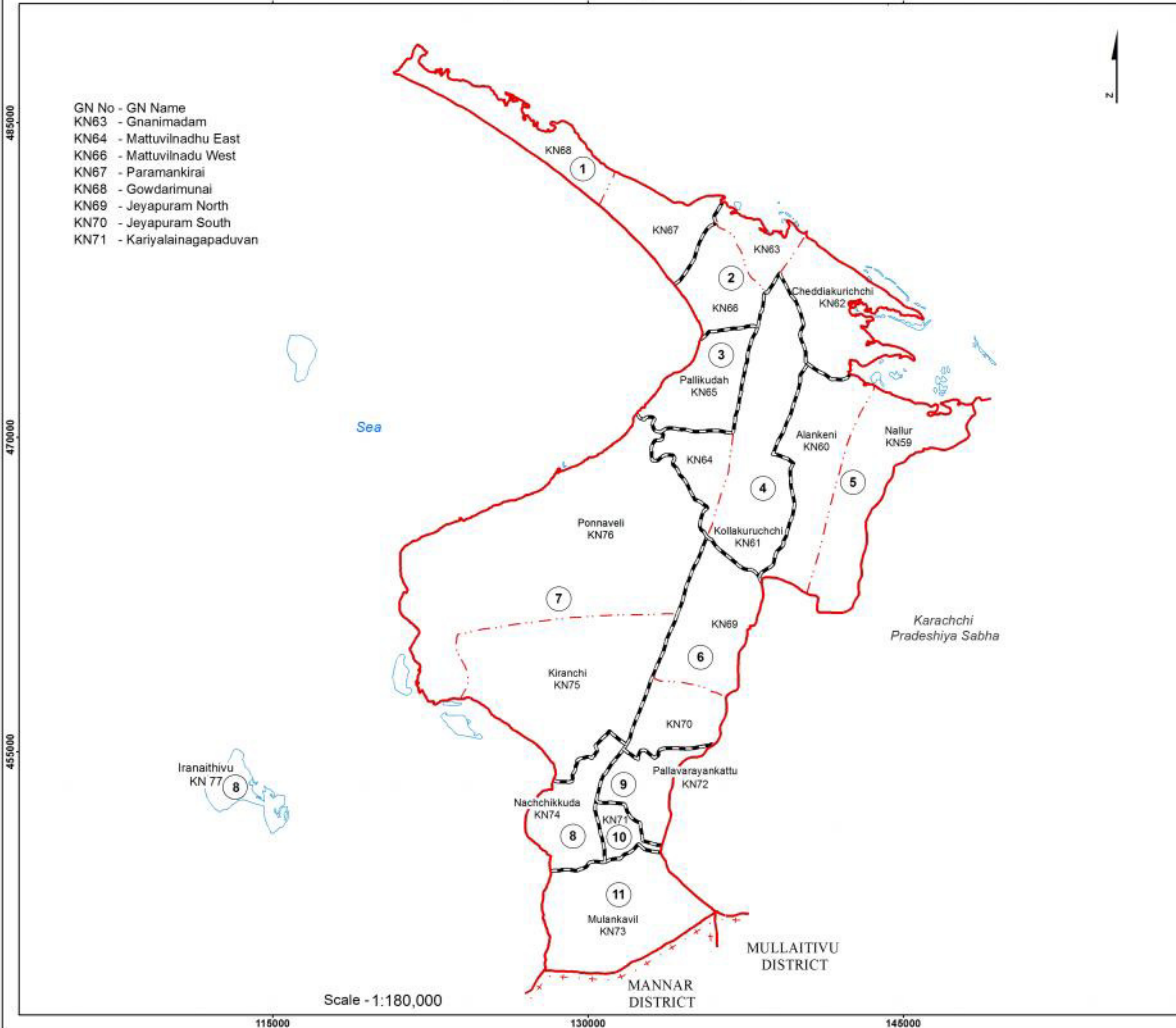

Ward Map of Poonakary Pradeshiya Sabha - Kilinochchi District

Ref. No : NDC /11 / 03

Poonakary Pradeshiya Sabha

Ward No	Ward Name
1	Gowdarimunai
2	Gnanimadam
3	Pallikudah
4	Kollakuruchchi
5	Nallur
6	Jeyapuram
7	Ponnaveili
8	Iranaitivu
9	Pallavarayankattu
10	Kariyalainagapaduwan
11	Mulankavil

Legend

- Province Boundary
- District Boundary
- DS Boundary
- GN Boundary
- Polling Division Boundary
- PS Boundary
- MC / UC Boundary
- Ward Boundary
- Multi Member Ward

Prepared by Survey Department of Sri Lanka
 Data Source: National Delimitation Committee for Local Authorities - 2013 / 2016
 Ministry of Local Government and Provincial Councils