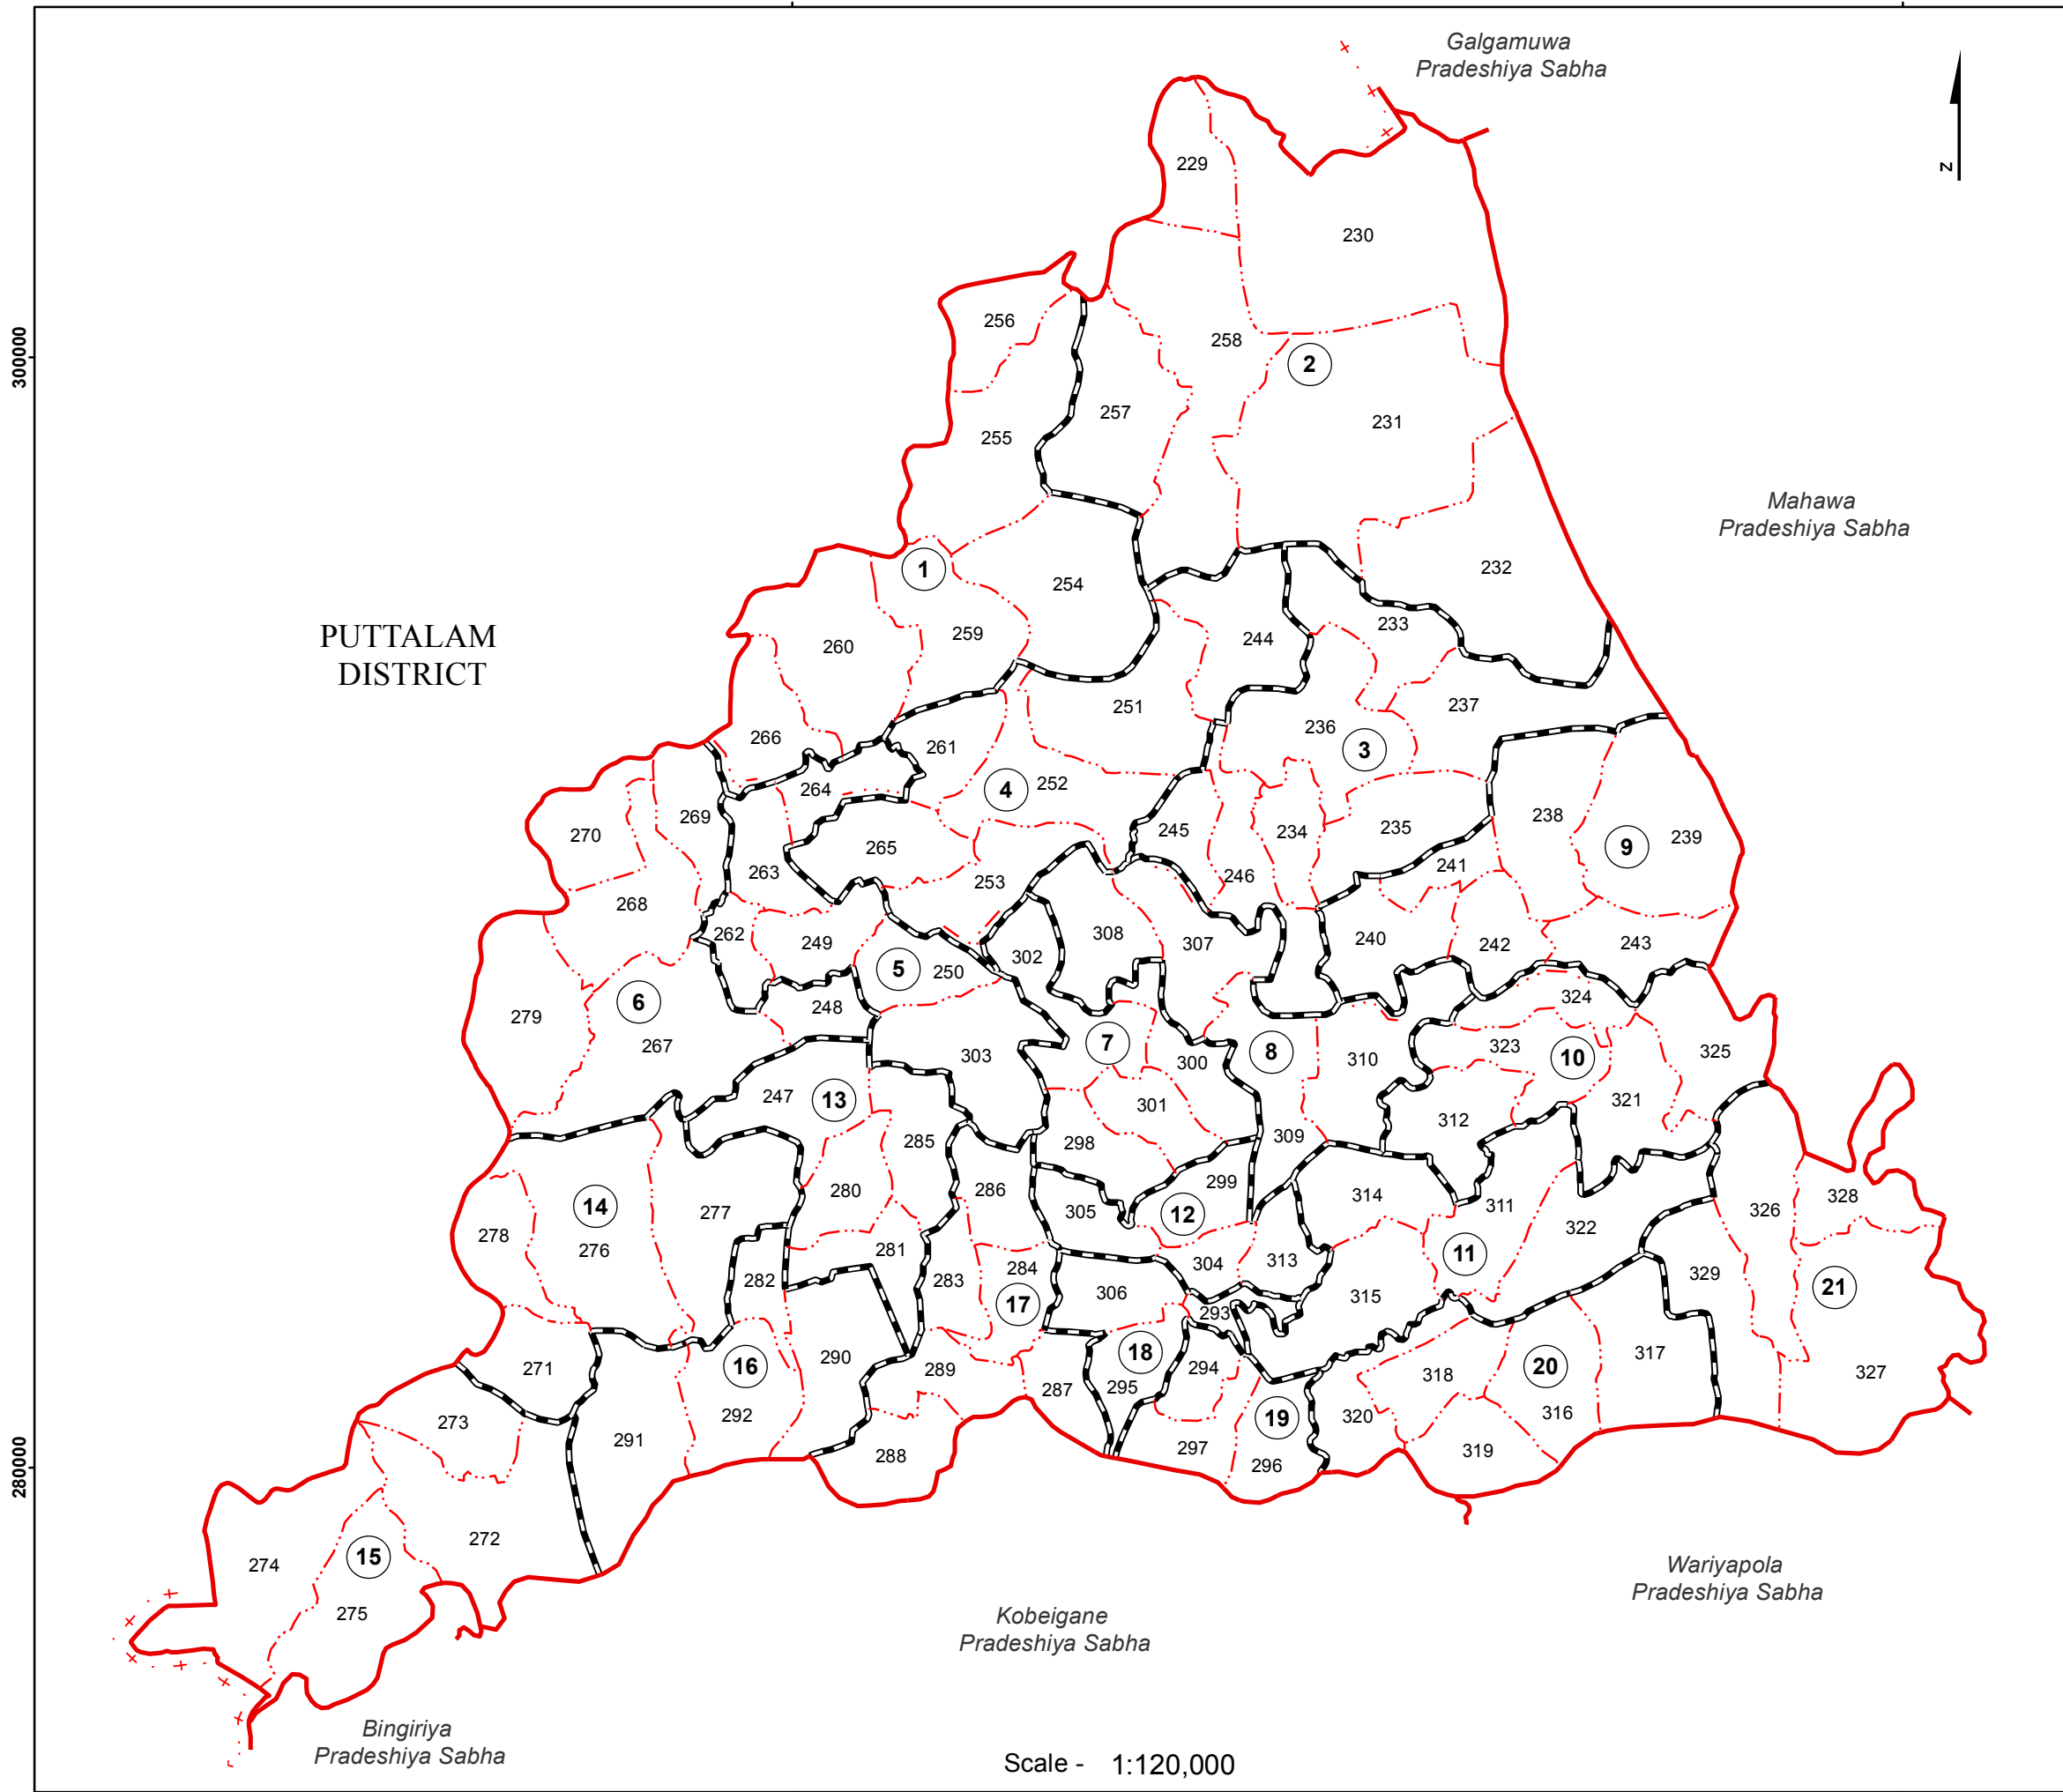

Ward Map of Nikaweratiya Pradeshiya Sabha - Kurunegala District

Ref. No : NDC / 18 / 06

Nikaweratiya Pradeshiya Sabha	
WARD No	WARD Name
1	Aluthgama
2	Kumbukwewa
3	Meewellewa
4	Kotavehera
5	Ambale
6	Koralayagama
7	Thumbulla
8	Kandegedara
9	Sirisethagama
10	Dalukgolla
11	Randenigama
12	Havenpelessa
13	Unagolla
14	Rasnayakapura
15	Kadigawa
16	Nammuwawa
17	Heelogama
18	Nikaweratiya North
19	Nikaweratiya South
20	Katagamuwa
21	Kiridigalla

Legend

- + - - - + Province Boundary
- · · · · District Boundary
- · · · · DS Boundary
- · · · · GN Boundary
- · — · — Polling Division Boundary
- — — — PS Boundary
- H H — MC / UC Boundary
- — — — Ward Boundary
- ▨ ▨ ▨ Multi Member Ward

Prepared by Survey Department of Sri Lanka

Data Source:
National Delimitation Committee for Local Authorities - 2013 /2016
Ministry of Local Government and Provincial Councils

Scale - 1:120,000

300000

280000