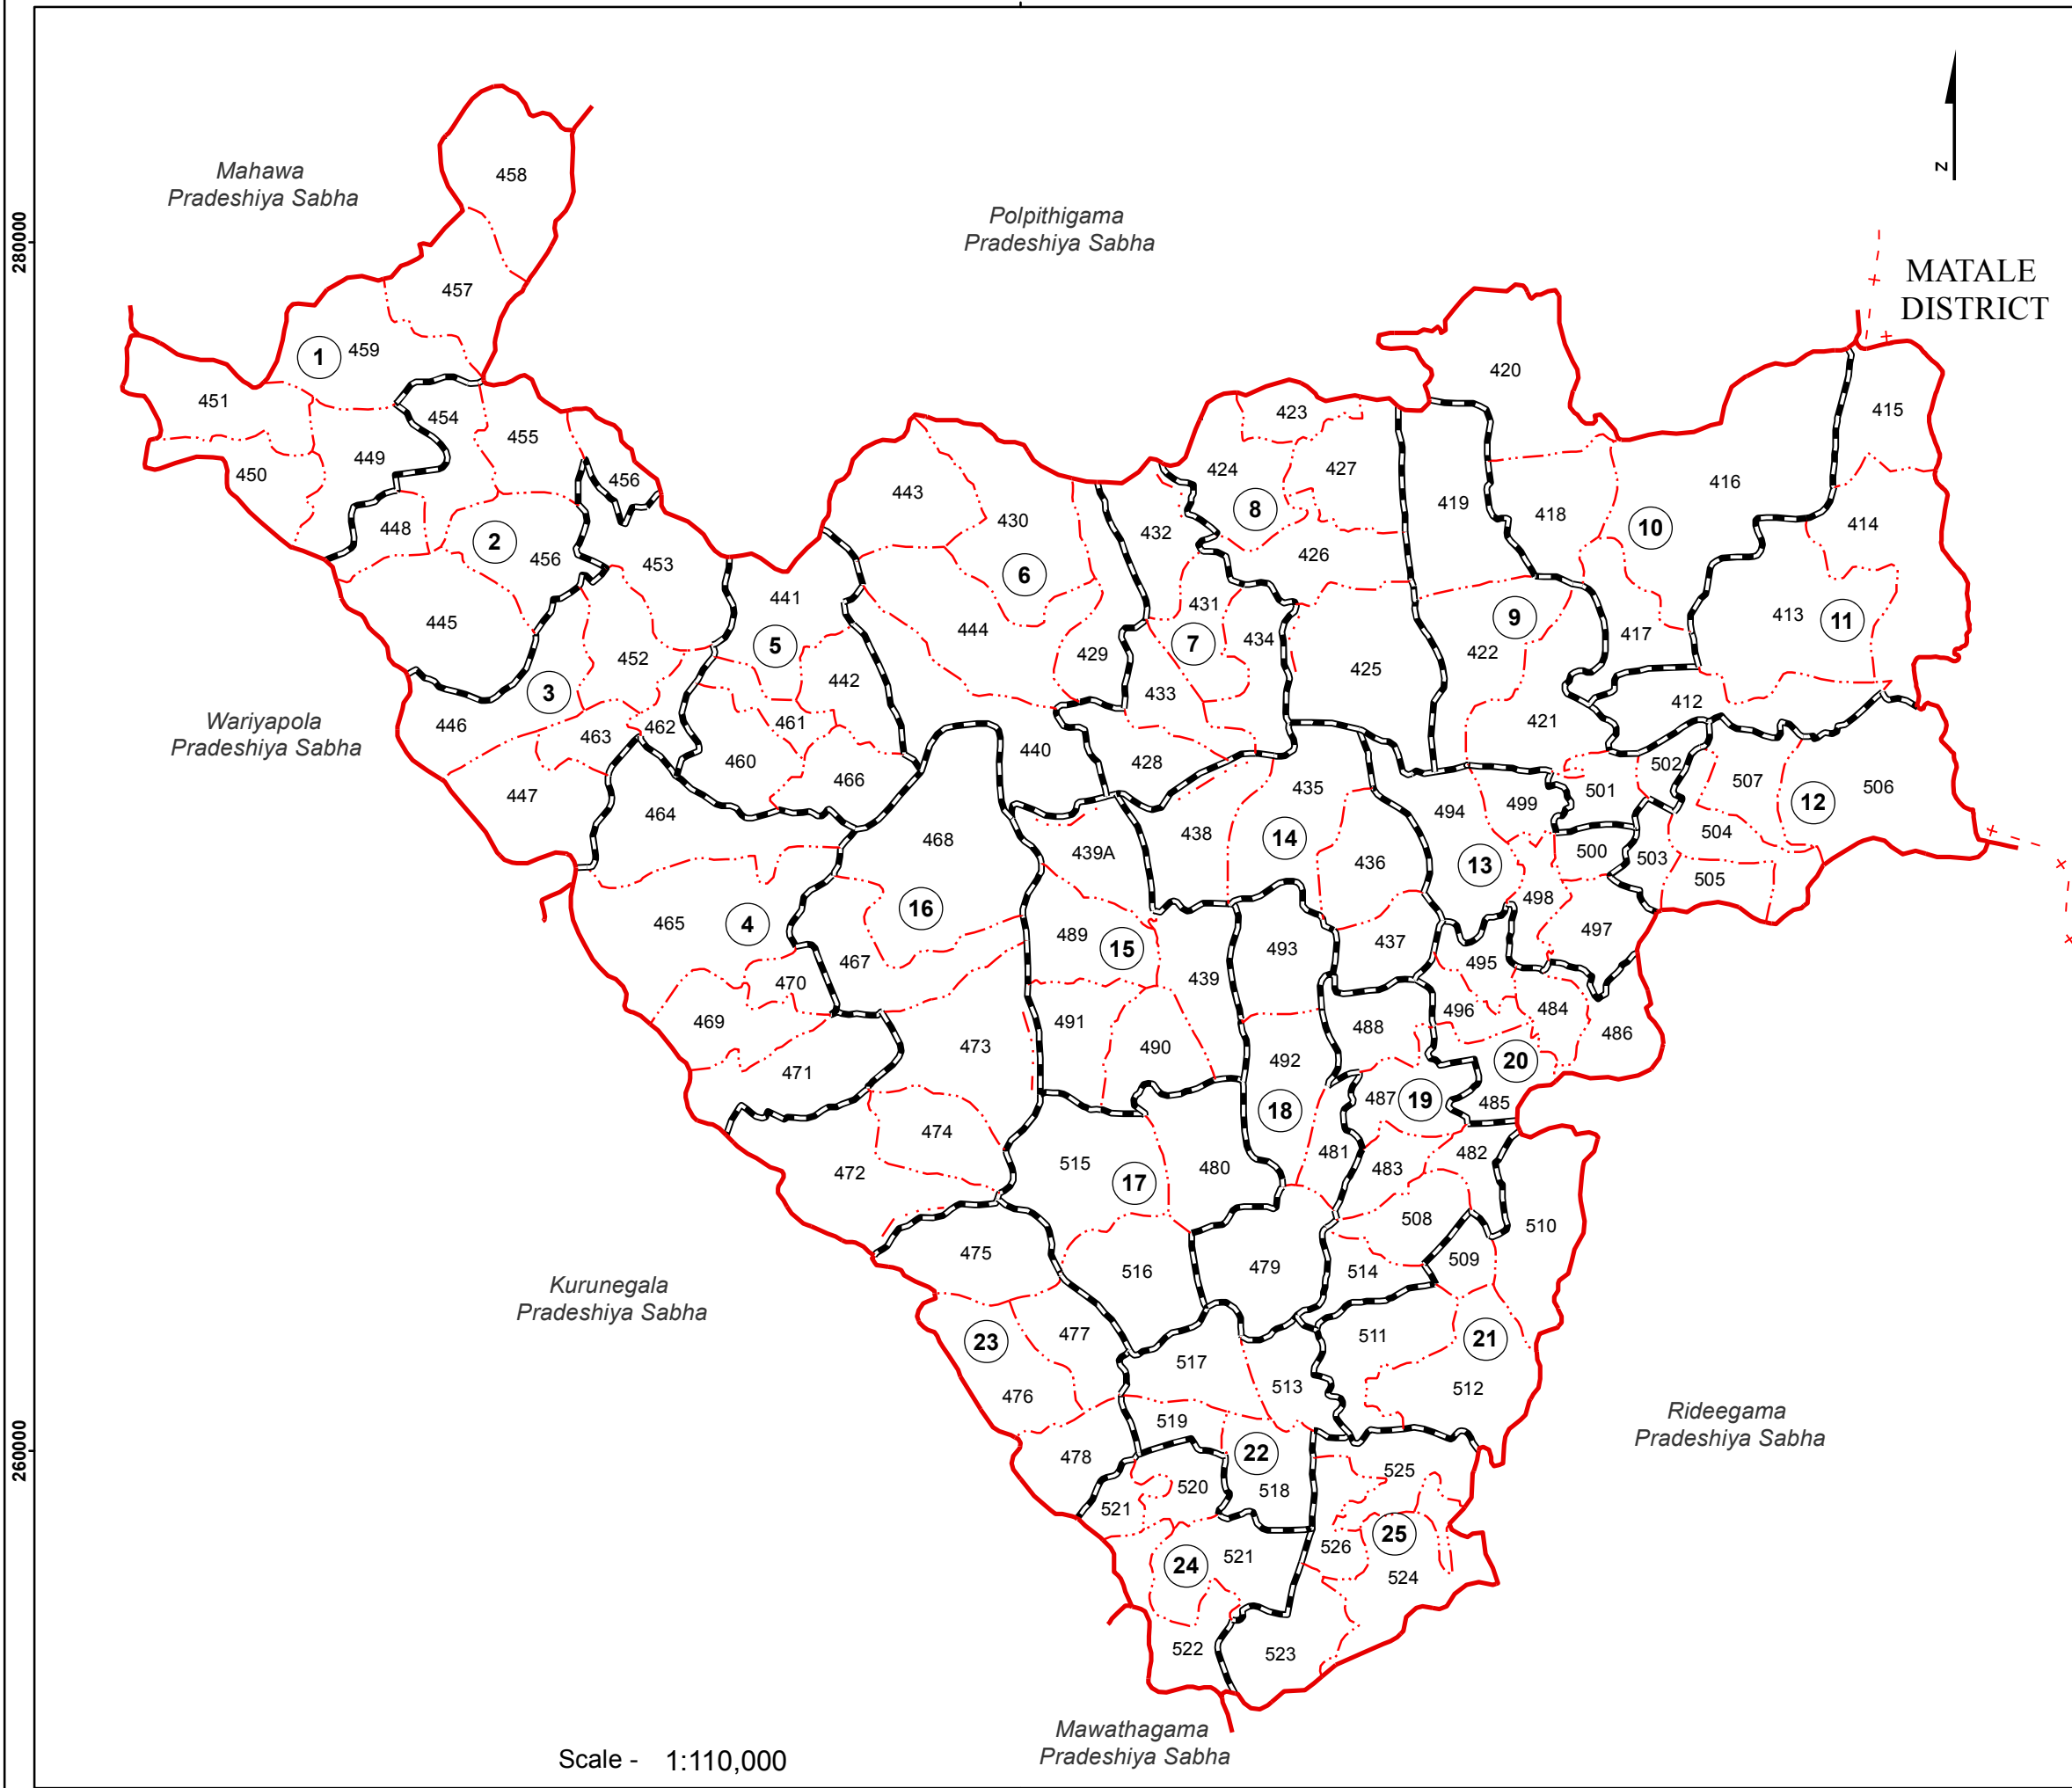

Ward Map of Ibbagamuwa Pradeshiya Sabha - Kurunegala District

Ref. No : NDC / 18 / 09

Ibbagamuwa Pradeshiya Sabha

WARD No	WARD Name
1	Divulvewa
2	Thambagalla
3	Ganewatta
4	Malagamuwa
5	Hiripitiya
6	Kumbukgate
7	Thiththawella
8	Kimbulwanapura
9	Medamulla
10	Ussawa
11	Panliyadda
12	Kendawala
13	Ambanpola
14	Thihawa
15	Dolukanda East
16	Hunupola
17	Kiribamuna
18	Kandulawa
19	Polgolla
20	Meddeketiya
21	Kirindigalla
22	Ibbagamuwa
23	Mahamookalanyaya
24	Bakmeegolla
25	Bathalagoda

Legend

- + - - - + Province Boundary
- . + . . . + District Boundary
- . - . - . DS Boundary
- . - . - . GN Boundary
- — — — — Polling Division Boundary
- — — — — PS Boundary
- — — — — MC / UC Boundary
- — — — — Ward Boundary
- ▨▨▨▨ Multi Member Ward

Prepared by Survey Department of Sri Lanka

Data Source:
National Delimitation Committee for Local Authorities - 2013 / 2016
Ministry of Local Government and Provincial Councils

Scale - 1:110,000

160000