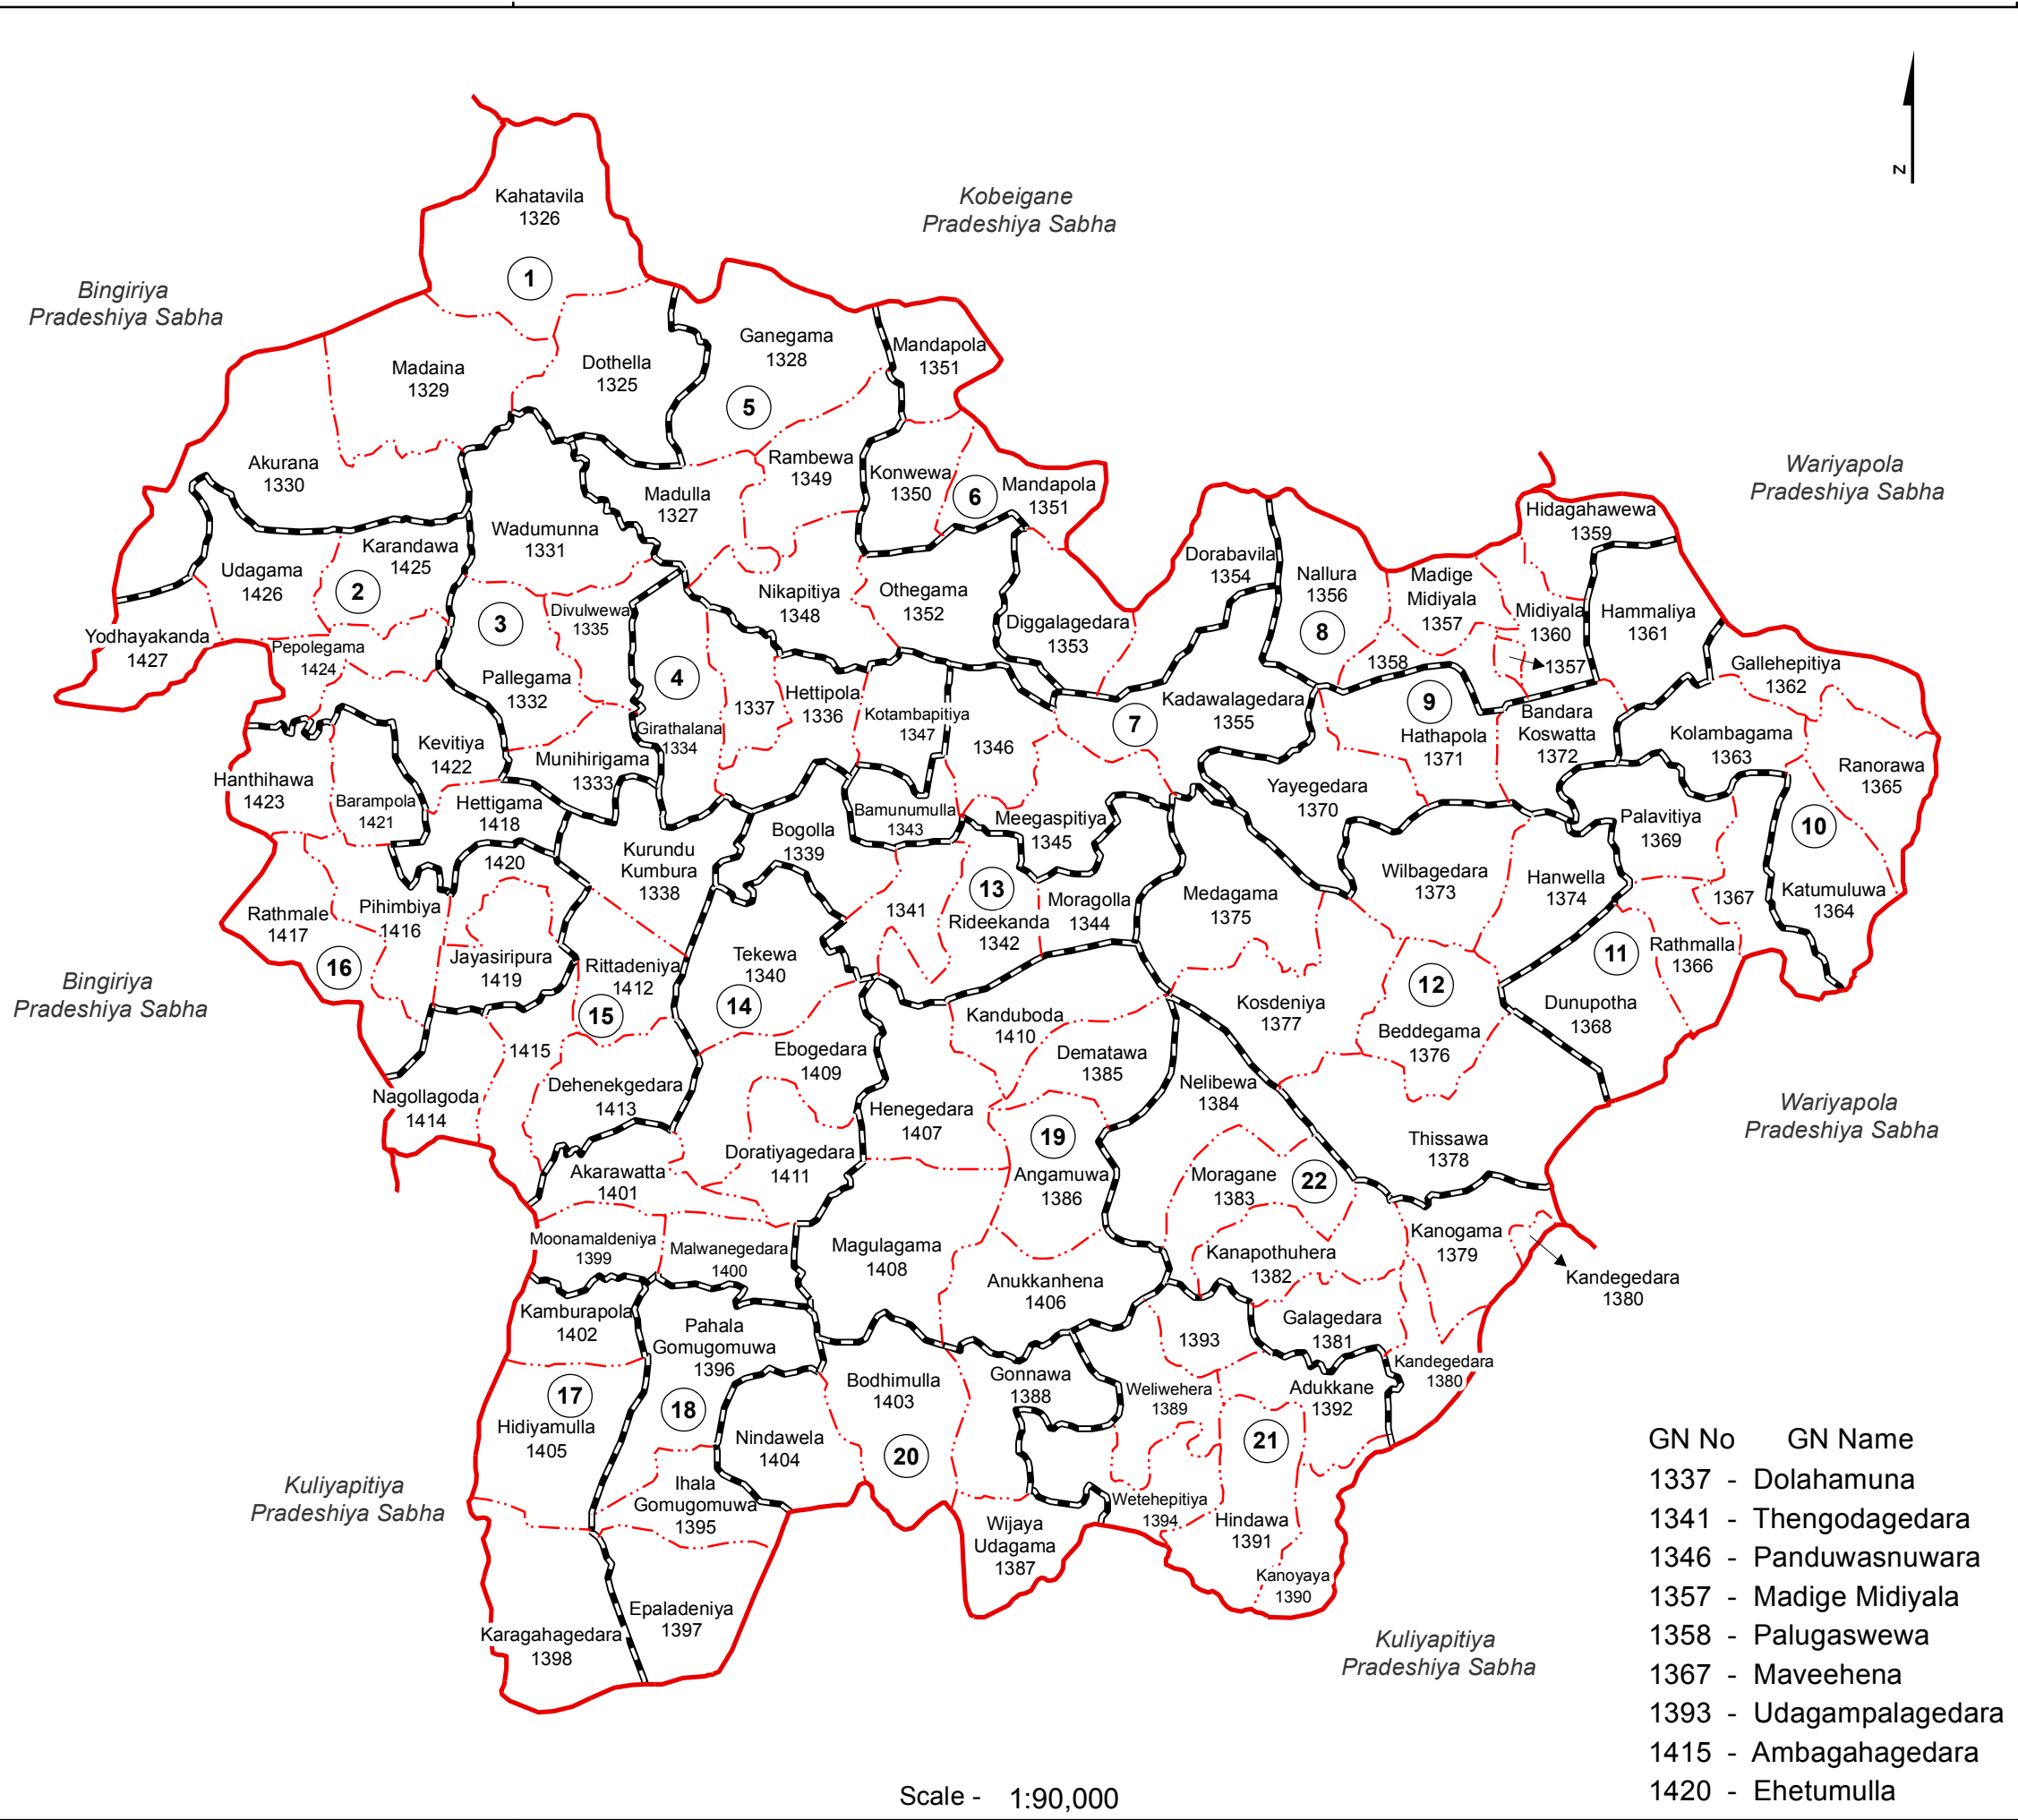

Ward Map of Panduwasnuwara Pradeshiya Sabha - Kurunegala District

Ref. No : NDC / 18 / 11

Panduwasnuwara Pradeshiya Sabha

Panduwasnuwara Pradeshiya Sabha

WARD No	WARD Name
1	Dothella
2	Kevitiya
3	Pallegama
4	Hettipola
5	Sunandapura
6	Mandapola
7	Panduwasnuwara
8	Palugaswewa
9	Bandara Koswatta
10	Kolambagama
11	Rathmalla
12	Thissawa
13	Thengodagedara
14	Moonamaldeniya
15	Dehenekgedara
16	Pihimbiya
17	Karagahagedara
18	Gomugomuwa
19	Magulagama
20	Wijaya Udagama
21	Kirimetiya
22	Kanogama

Legend

- + - - - + Province Boundary
- District Boundary
- . - . - DS Boundary
- GN Boundary
- - - - - Polling Division Boundary
- PS Boundary
- MC / UC Boundary
- Ward Boundary
- ▨▨▨▨ Multi Member Ward

Prepared by Survey Department of Sri Lanka

Data Source:
National Delimitation Committee for Local Authorities - 2013 / 2016
Ministry of Local Government and Provincial Councils

Scale - 1:90,000

260000

120000