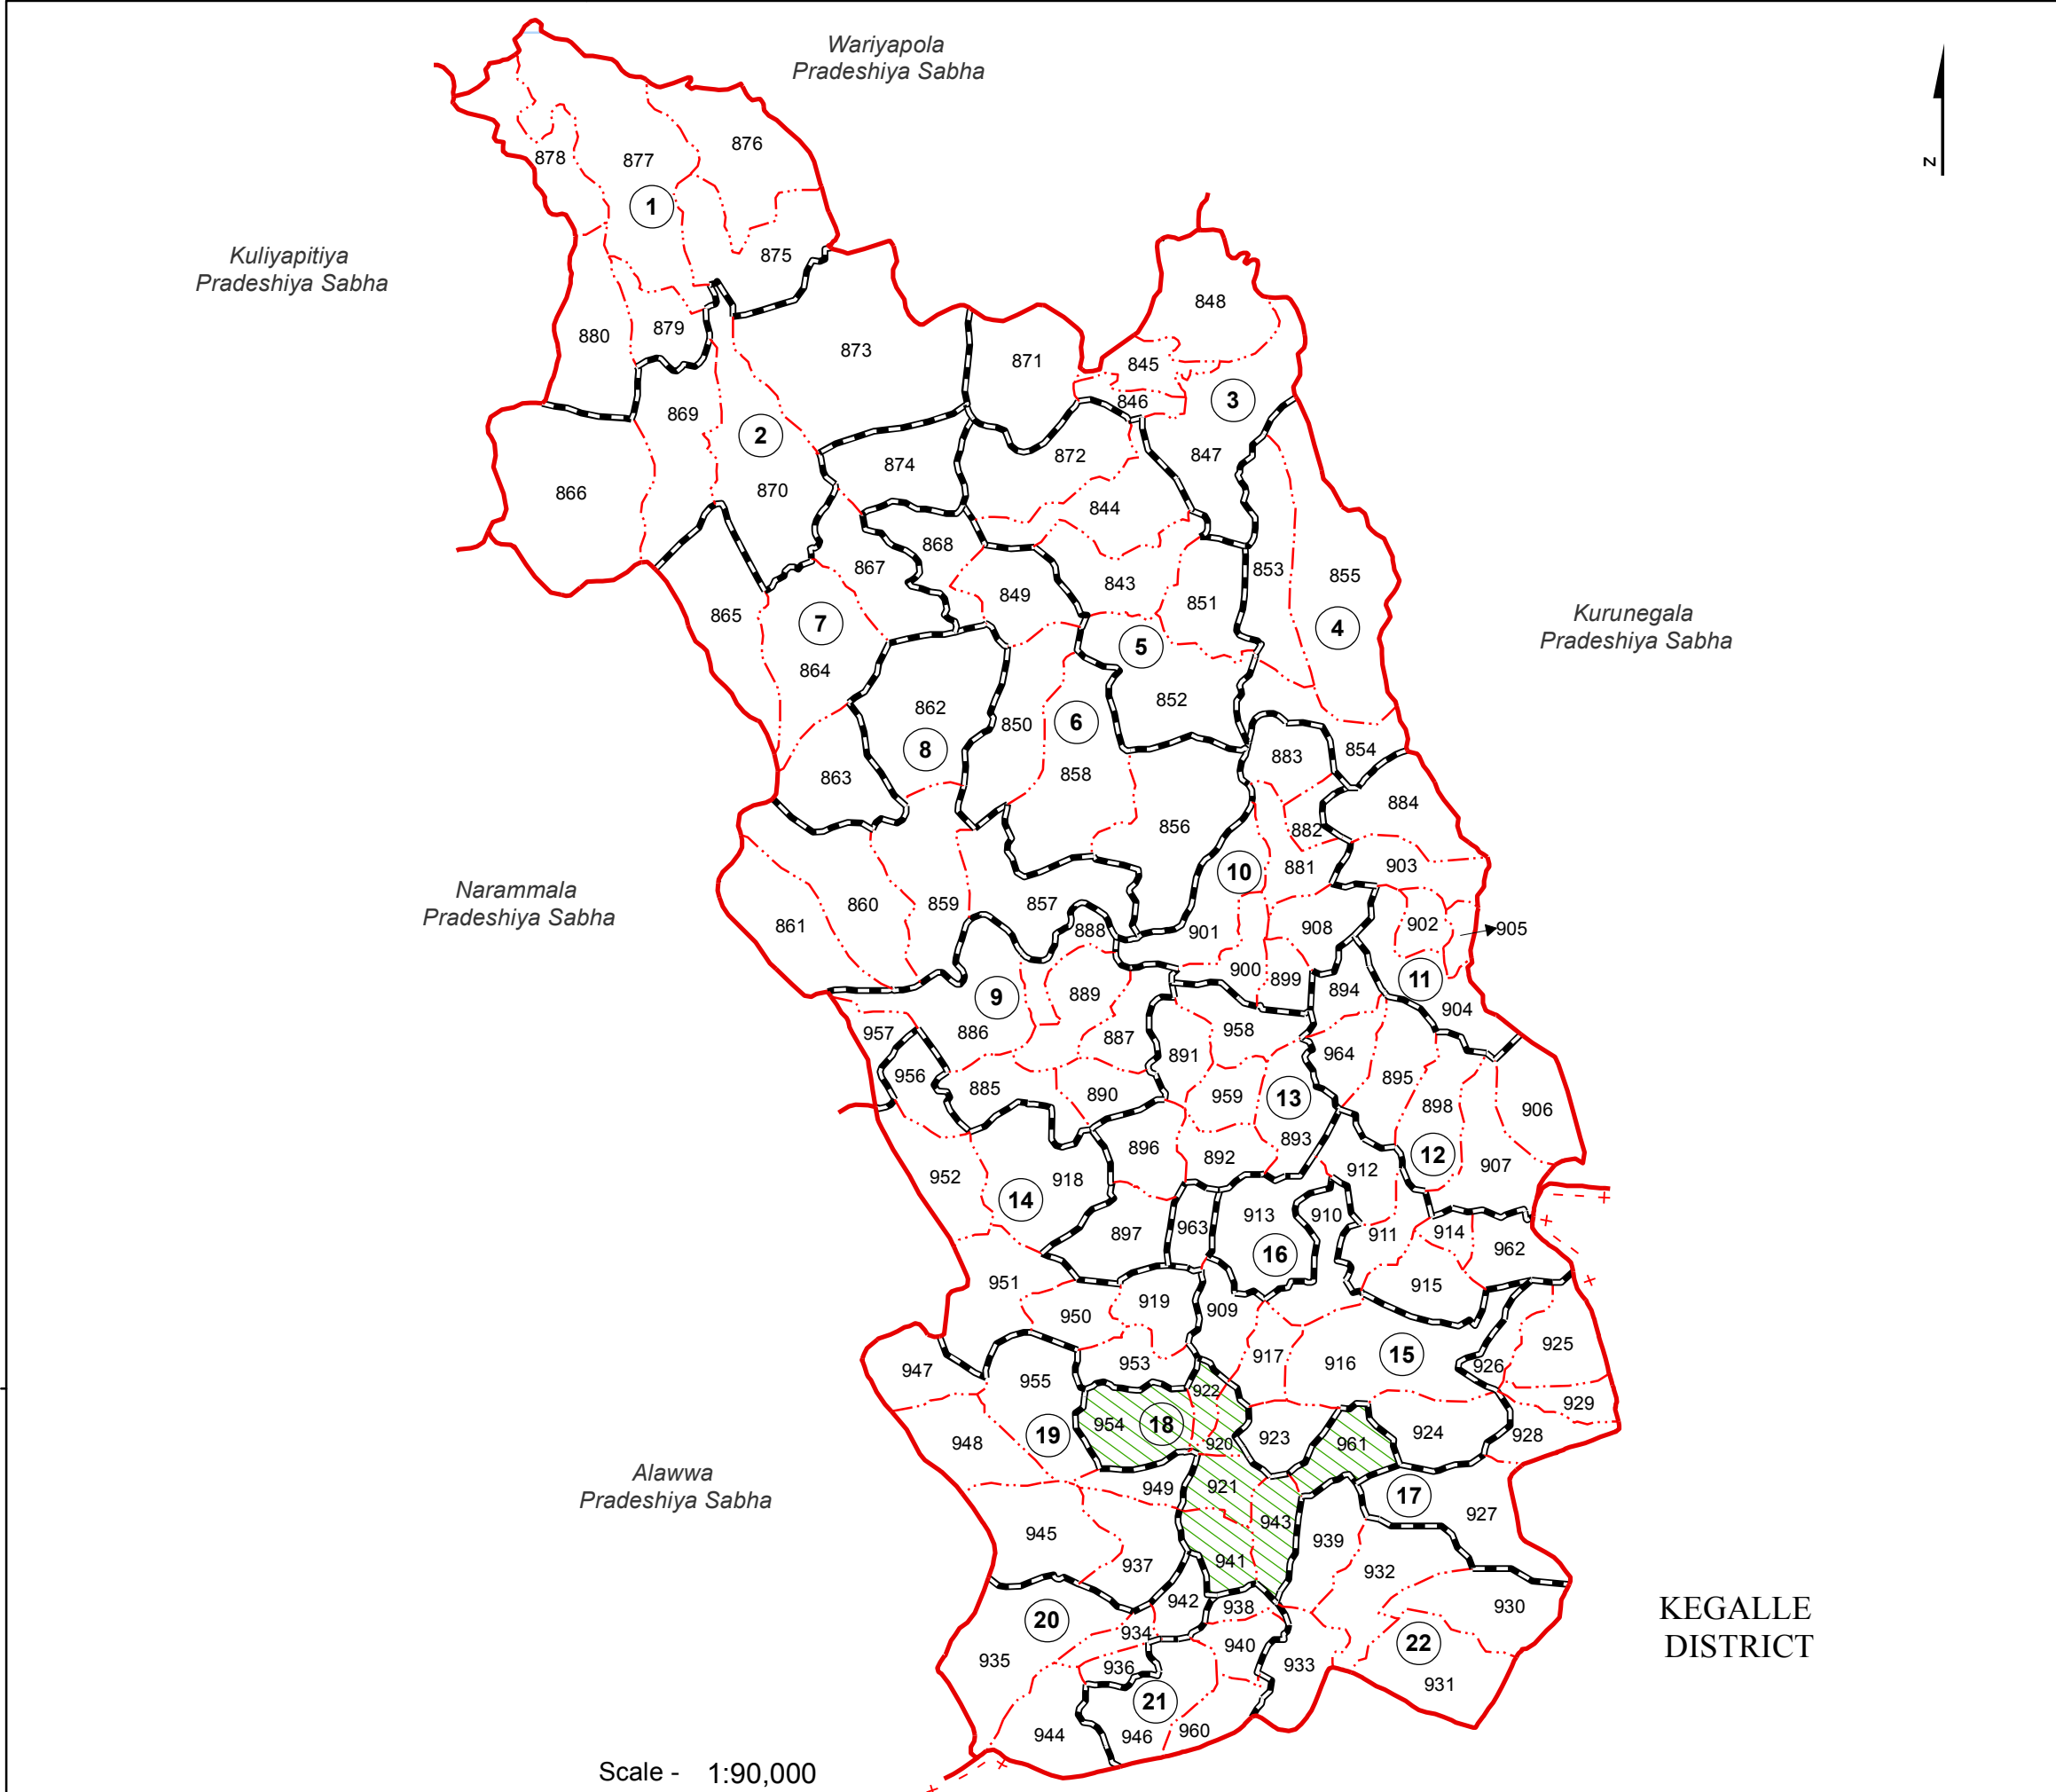

# Ward Map of Polgahawela Pradeshiya Sabha - Kurunegala District

Ref. No : NDC / 18 / 18

## Polgahawela Pradeshiya Sabha

WARD No	WARD Name
1	Lokahettiya
2	Weerambagedara
3	Piduruwella
4	Kanumale
5	Uhumeeya
6	Bulupitiya
7	Kalugamuwa
8	Udugama
9	Hiripathwella
10	Mawathagama
11	Pothuhera
12	Hadugala
13	Thalawaththegedara
14	Udapola
15	Rathmalgoda
16	Polpitiya
17	Aragoda
18	Godawela
19	Epakanda
20	Polgahawela North
21	Polgahawela South
22	Panaliya

**Legend**

- + - - - + Province Boundary
- . + . . . + District Boundary
- . - . - . DS Boundary
- - - - - GN Boundary
- - - - - ● Polling Division Boundary
- PS Boundary
- | — | — | MC / UC Boundary
- | — | — | Ward Boundary
- ▨ Multi Member Ward

Prepared by Survey Department of Sri Lanka  
 Data Source:  
 National Delimitation Committee for Local Authorities - 2013 / 2016  
 Ministry of Local Government and Provincial Councils

Scale - 1:90,000