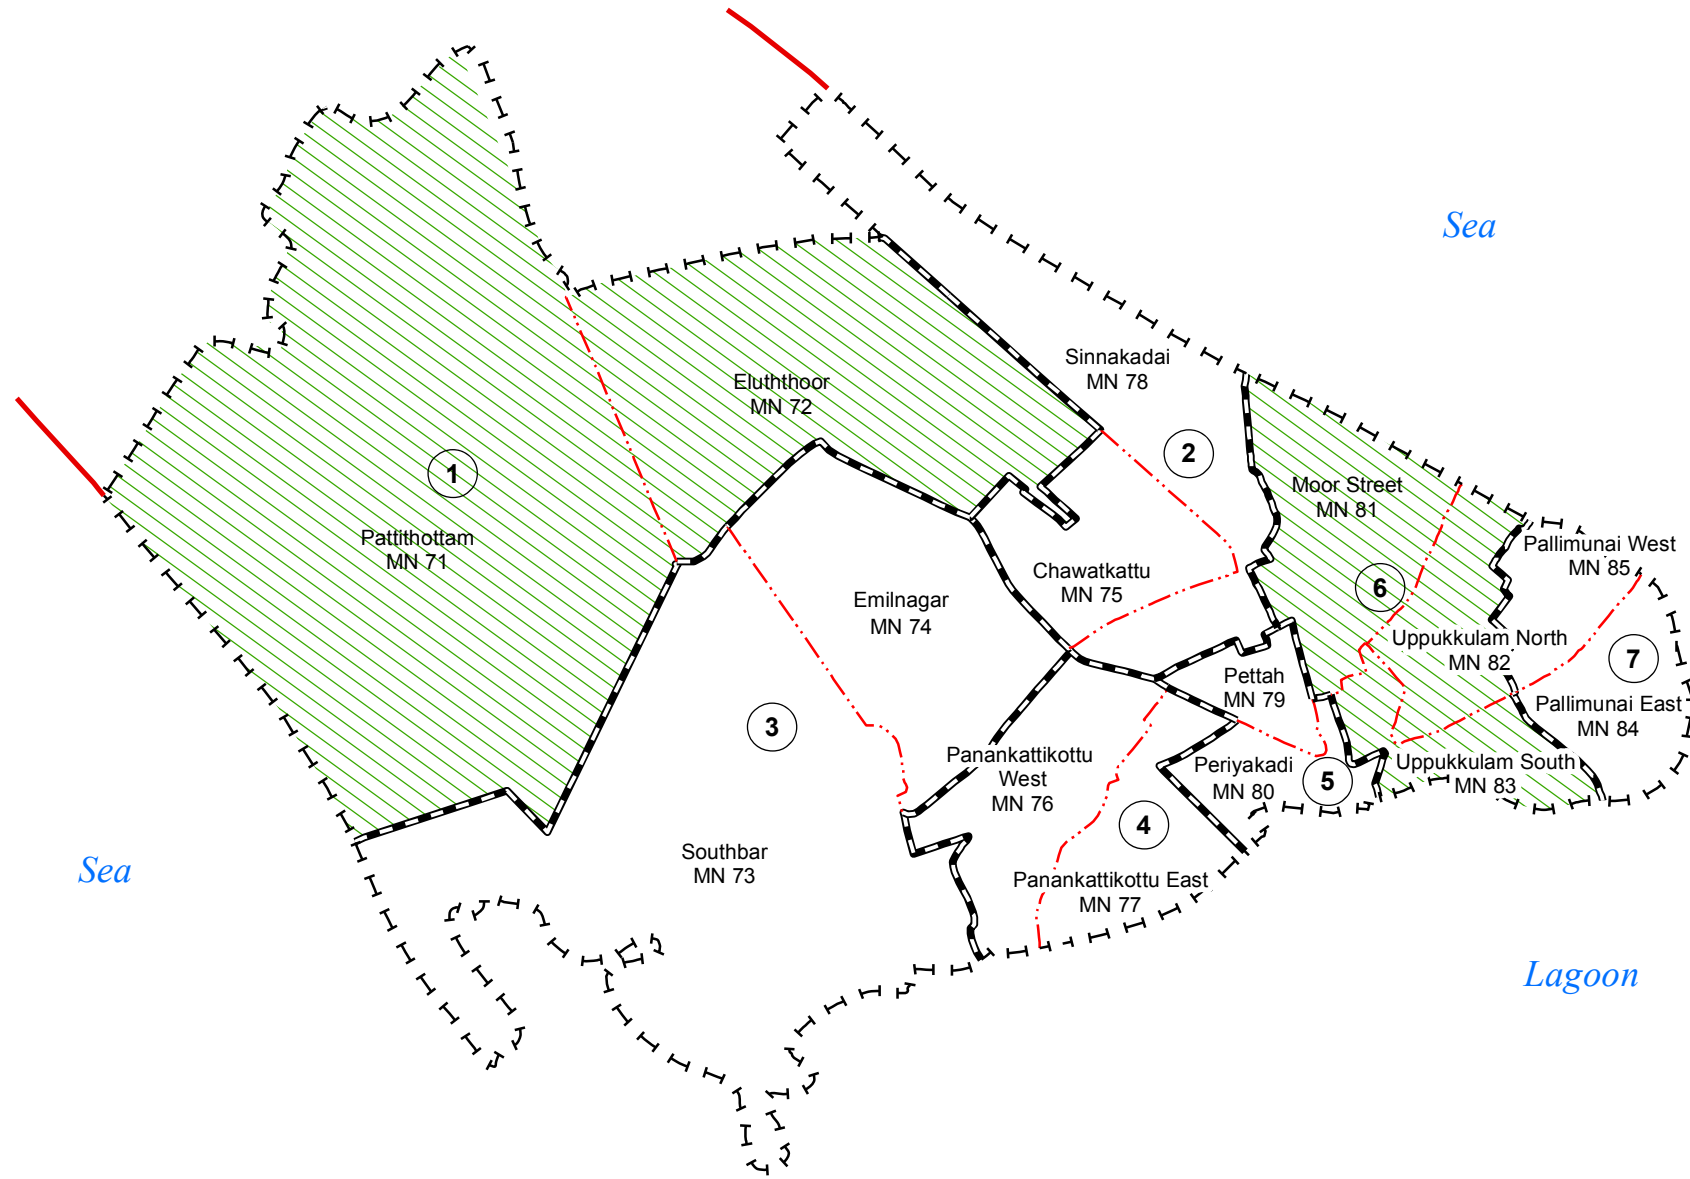

# Ward Map of Mannar Urban Council - Mannar District

Ref. No : NDC / 12 / 01

Mannar  
Pradeshiya Sabha

## Mannar Urban Council

WARD No	WARD Name
1	Eluththoor
2	Chawatkattu
3	Southbar
4	Panankattikottu
5	Pettah
6	Uppukulam
7	Pallimunai

### Legend

- Province Boundary
- District Boundary
- DS Boundary
- GN Boundary
- Polling Division Boundary
- PS Boundary
- MC / UC Boundary
- Ward Boundary
- Multi Member Ward

Prepared by Survey Department of Sri Lanka

Data Source:  
National Delimitation Committee for Local Authorities - 2013 / 2016  
Ministry of Local Government and Provincial Councils

Scale - 1:30,000

100000

420000