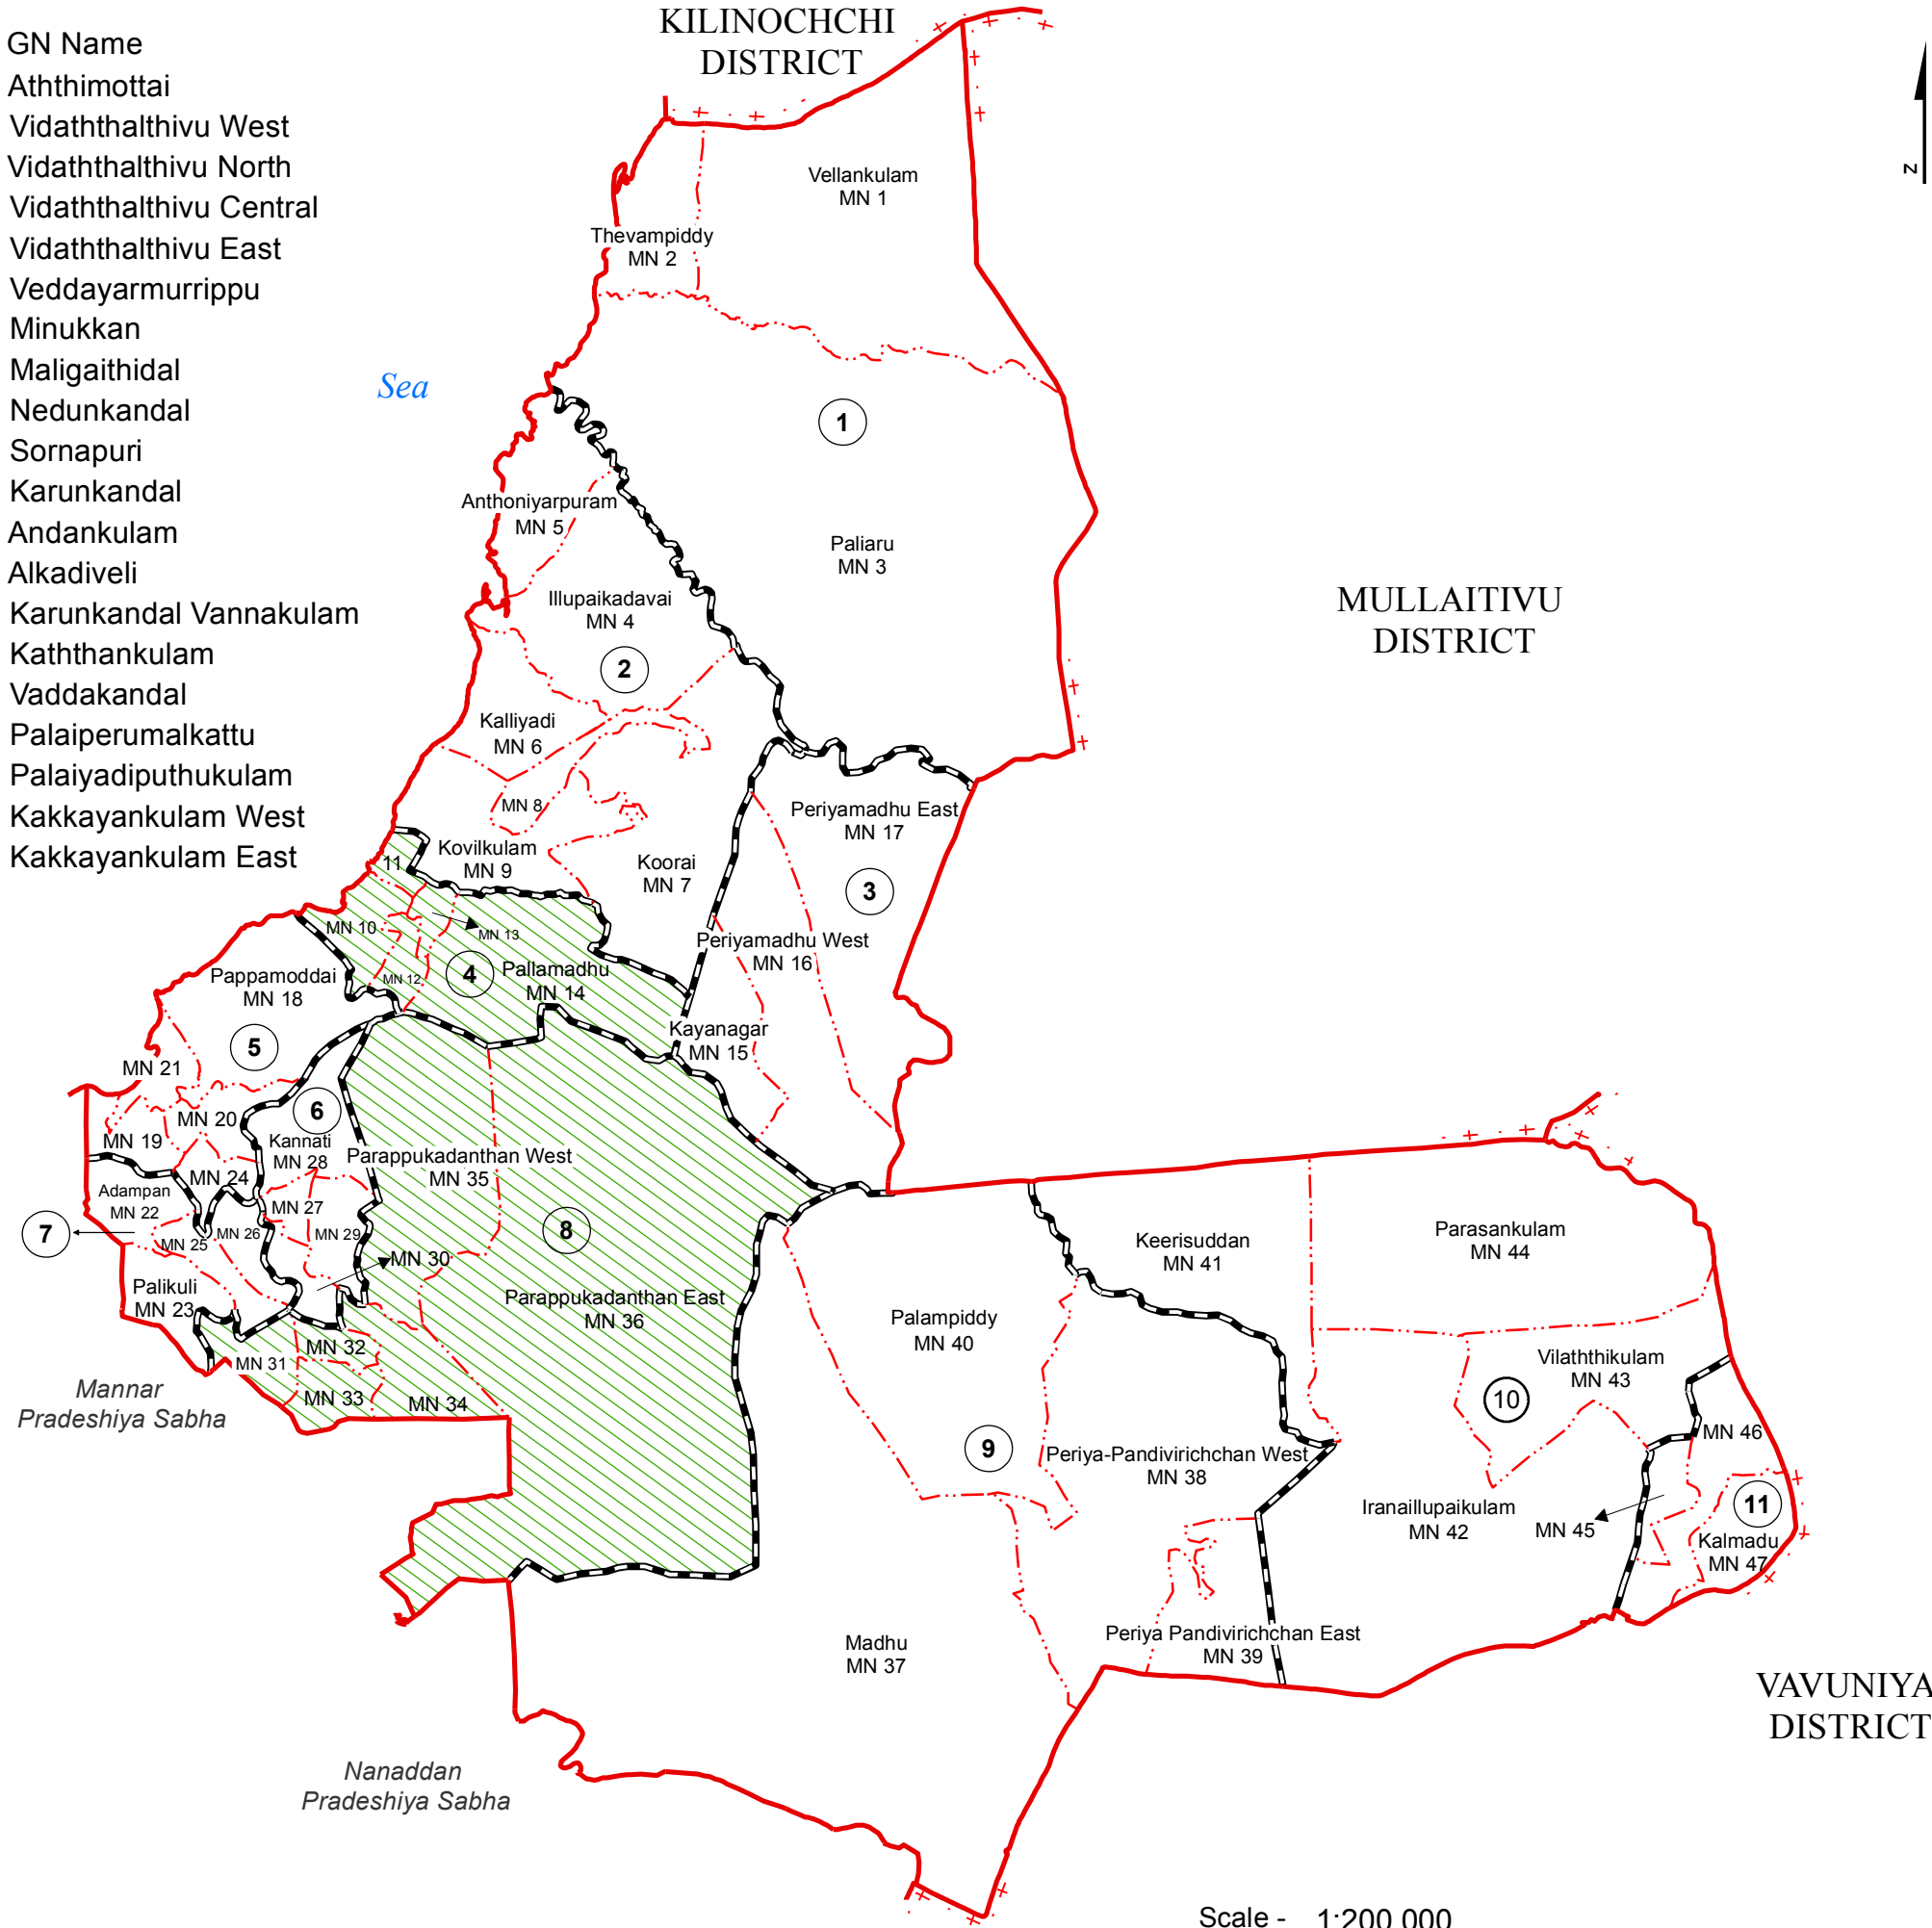

Ward Map of Manthai West Pradeshiya Sabha - Mannar District

Ref. No : NDC / 12 / 05

- | GN No | GN Name |
|-------|---------------------------|
| MN 8 | - Aththimottai |
| MN 10 | - Vidaththalthivu West |
| MN 11 | - Vidaththalthivu North |
| MN 12 | - Vidaththalthivu Central |
| MN 13 | - Vidaththalthivu East |
| MN 19 | - Veddayarmurrippu |
| MN 20 | - Minukkan |
| MN 21 | - Maligaithidal |
| MN 24 | - Nedunkandal |
| MN 25 | - Sornapuri |
| MN 26 | - Karunkandal |
| MN 27 | - Andankulam |
| MN 29 | - Alkadiveli |
| MN 30 | - Karunkandal Vannakulam |
| MN 31 | - Kaththankulam |
| MN 32 | - Vaddakandal |
| MN 33 | - Palaiperumalkattu |
| MN 34 | - Palaiyadiputhukulam |
| MN 45 | - Kakkayankulam West |
| MN 46 | - Kakkayankulam East |

Manthai West Pradeshiya Sabha

Manthai West Pradeshiya Sabha

WARD No	WARD Name
1	Vellankulam
2	Iluppaikadavai
3	Periyamadhu
4	Vidaththalthivu
5	Nedunkandal
6	Alkadiveli
7	Adampan
8	Vattakandal
9	Madhu
10	Iranailuppaikulam
11	Kakayankulam

Legend

- + - - - + Province Boundary
- District Boundary
- . . . - DS Boundary
- - - - - GN Boundary
- - - - - Polling Division Boundary
- - - - - PS Boundary
- MC / UC Boundary
- Ward Boundary
- Multi Member Ward

Prepared by Survey Department of Sri Lanka

Data Source:
National Delimitation Committee for Local Authorities - 2013 / 2016
Ministry of Local Government and Provincial Councils

Scale - 1:200,000

120000

140000