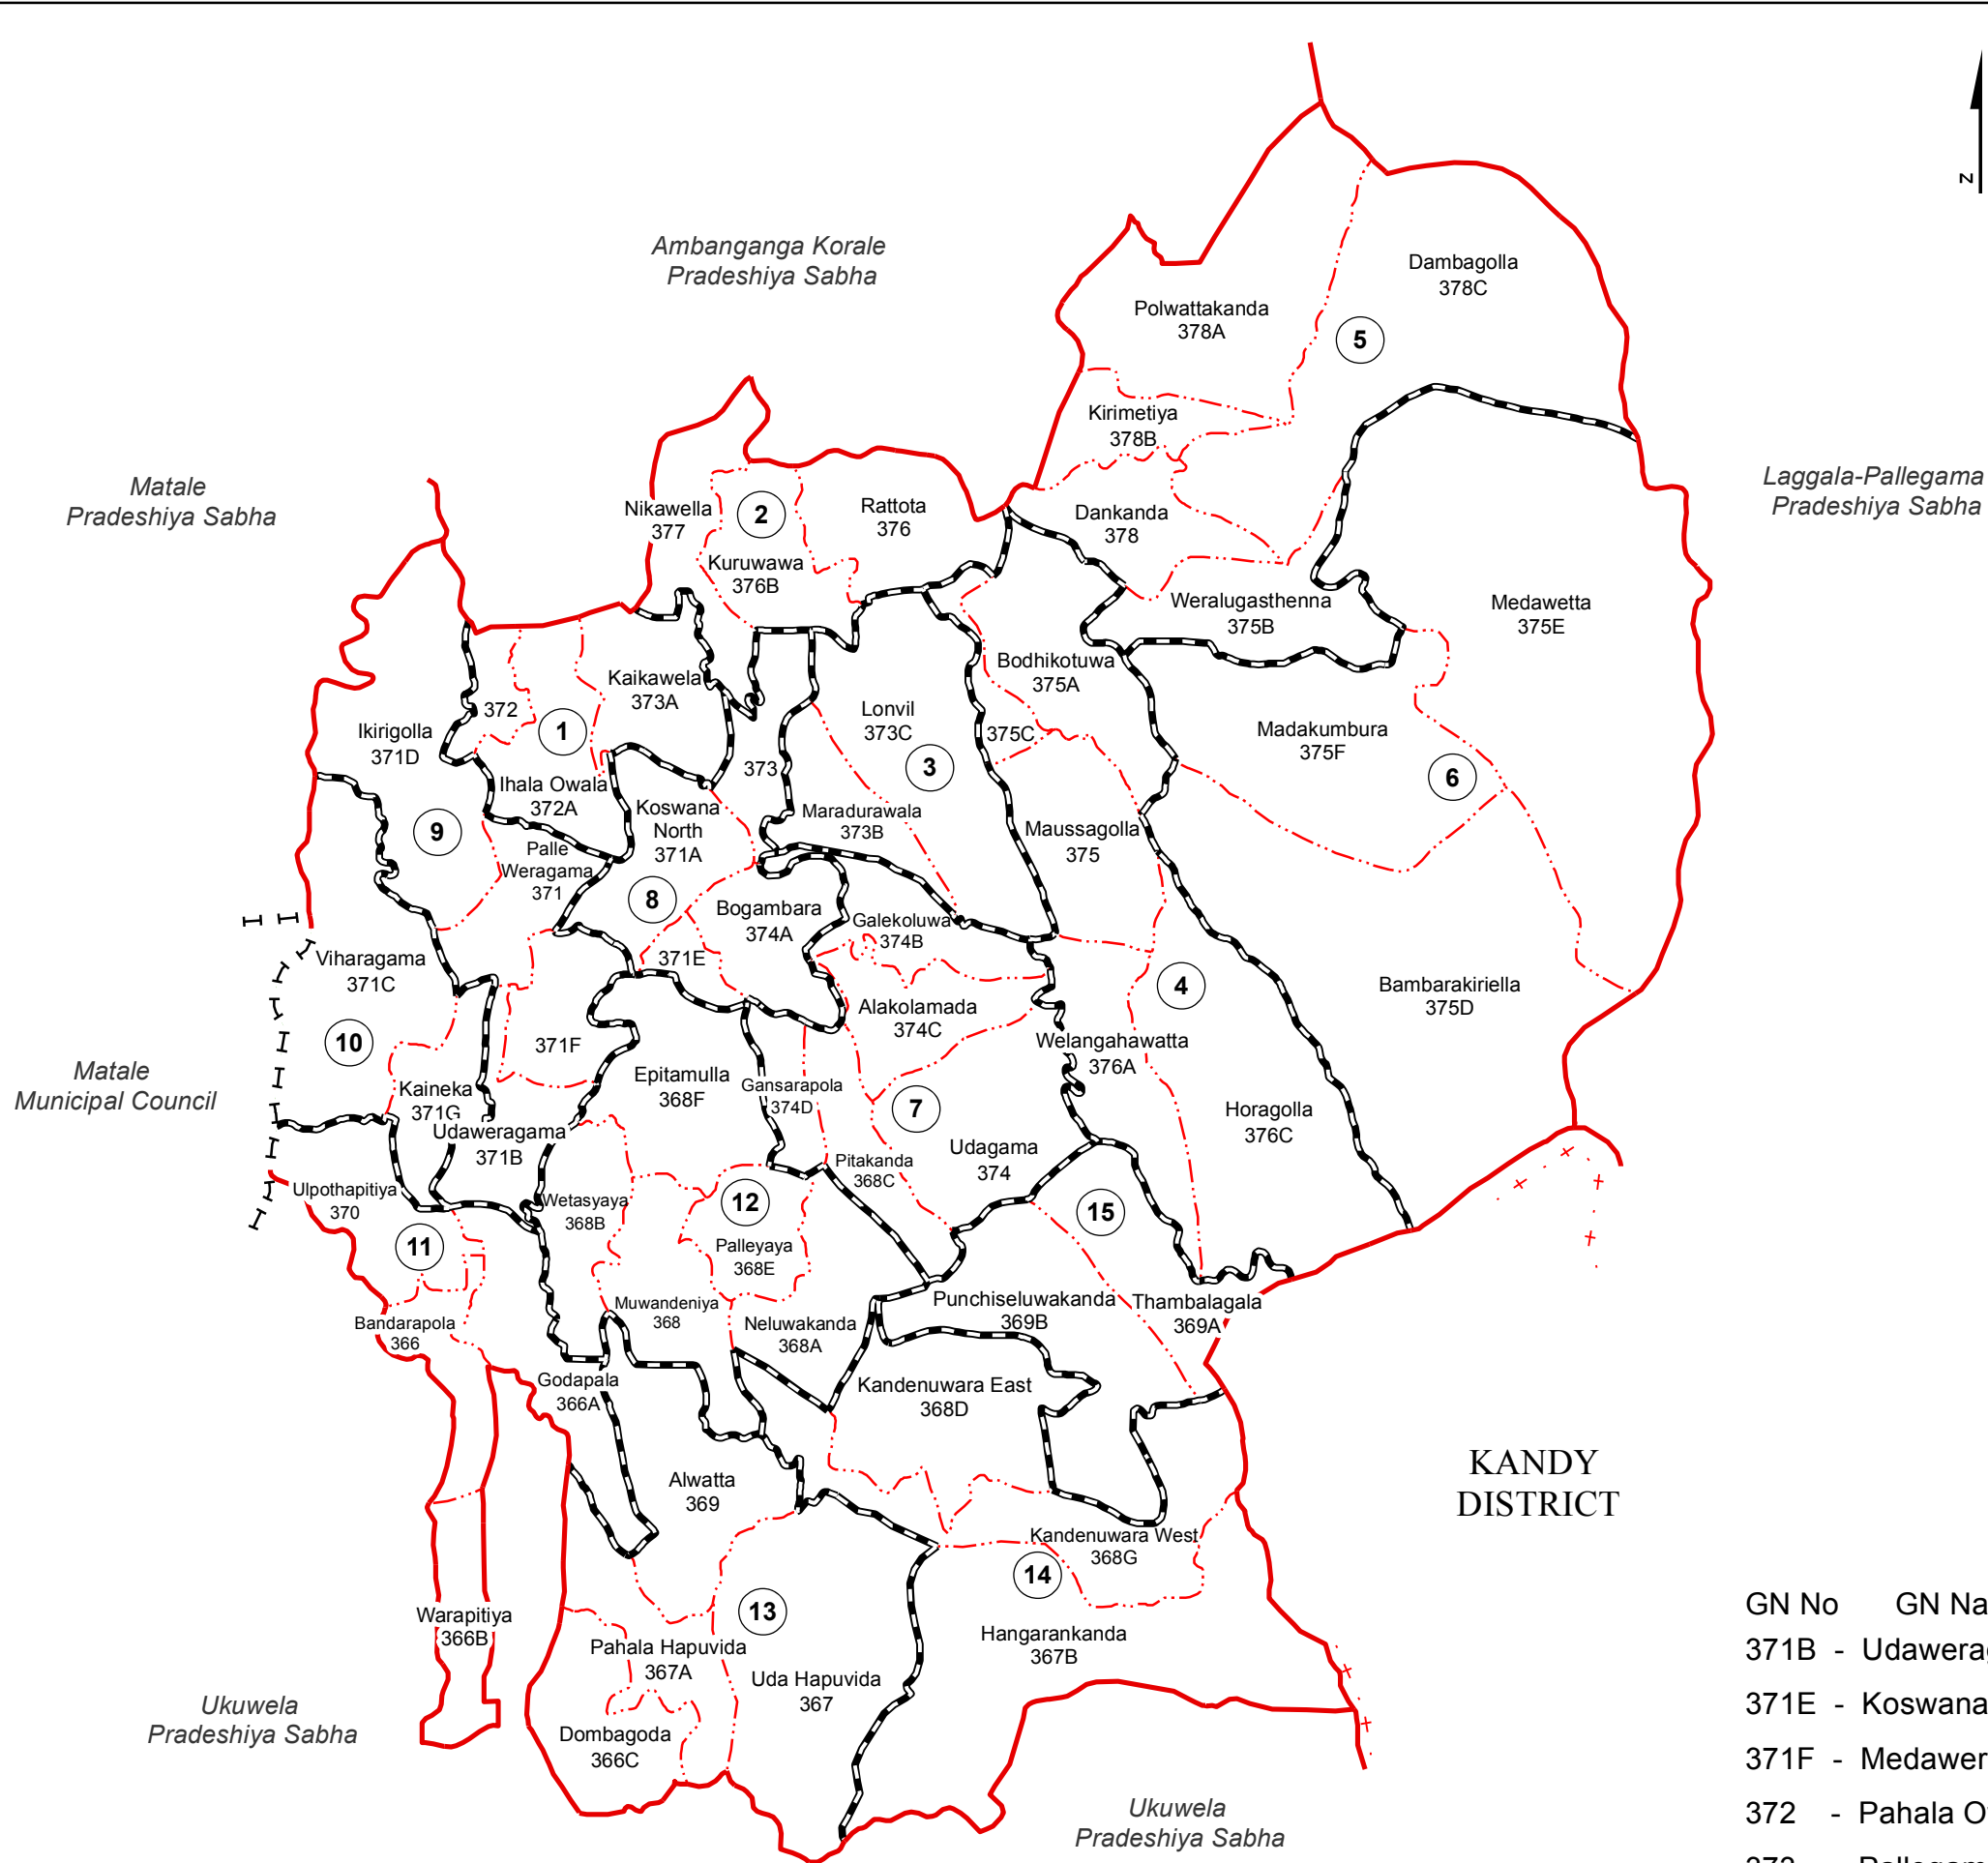

# Ward Map of Rattota Pradeshiya Sabha - Matale District

Ref. No : NDC / 05 / 13

260000

| Rattota Pradeshiya Sabha |                 |
|--------------------------|-----------------|
| WARD No                  | WARD Name       |
| 1                        | Kaikawala       |
| 2                        | Rattota         |
| 3                        | Lonvil          |
| 4                        | Bodhikotuwa     |
| 5                        | Dankanda        |
| 6                        | Bambarakiriella |
| 7                        | Alakolamada     |
| 8                        | Bogambara       |
| 9                        | Weragama        |
| 10                       | Viharagama      |
| 11                       | Bandarapola     |
| 12                       | Muwandeniya     |
| 13                       | Alwatta         |
| 14                       | Kandenuwara     |
| 15                       | Thambalagala    |

**KANDY DISTRICT**

- GN No GN Name
- 371B - Udaweragama
  - 371E - Koswana South
  - 371F - Medaweragama
  - 372 - Pahala Owala
  - 373 - Pallegama
  - 375C - Wanaraniya

Scale - 1:60,000

**Legend**

- + - - - + Province Boundary
- . + . . . . District Boundary
- . . . . DS Boundary
- . . . . GN Boundary
- - - - - Polling Division Boundary
- — — — PS Boundary
- — — — MC / UC Boundary
- — — — Ward Boundary
- ▨ Multi Member Ward

Prepared by Survey Department of Sri Lanka

Data Source:  
National Delimitation Committee for Local Authorities - 2013 / 2016  
Ministry of Local Government and Provincial Councils