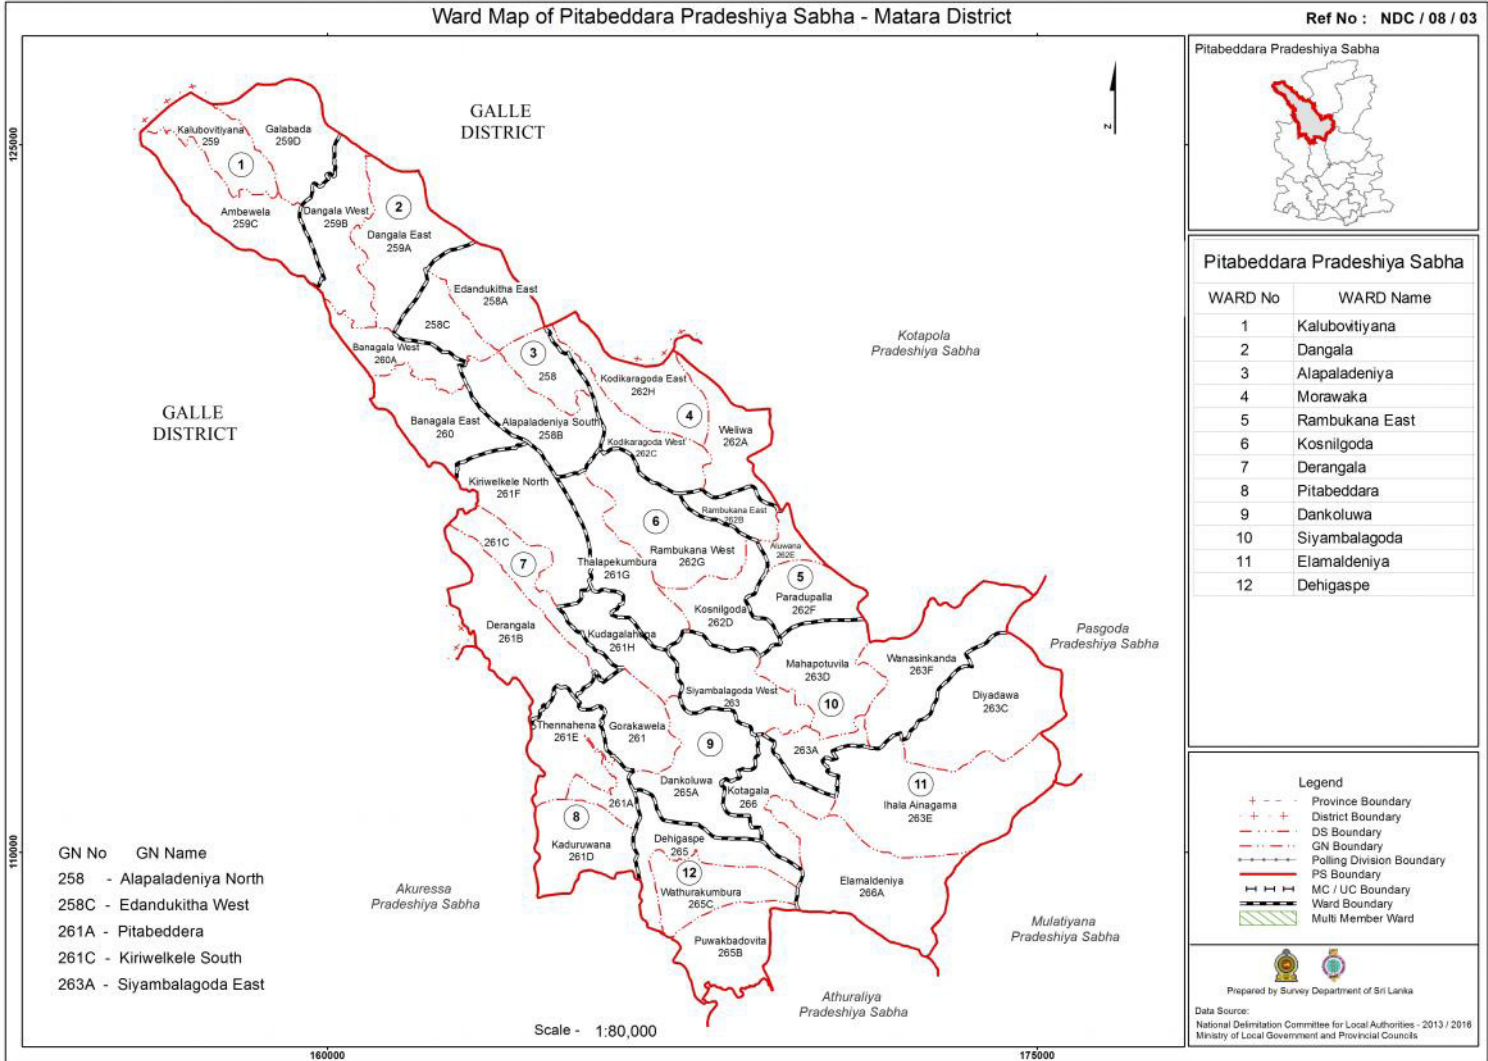

Ward Map of Pitabeddara Pradeshiya Sabha - Matara District

Ref No : NDC / 08 / 03

Pitabeddara Pradeshiya Sabha

WARD No	WARD Name
1	Kalubovitiyana
2	Dangala
3	Alapaladeniya
4	Morawaka
5	Rambukana East
6	Kosnigoda
7	Derangala
8	Pitabeddara
9	Dankoluwa
10	Siyambalagoda
11	Elamaldeniya
12	Dehigaspe

Legend

- Province Boundary
- District Boundary
- DS Boundary
- GN Boundary
- Polling Division Boundary
- PS Boundary
- MC / UC Boundary
- Ward Boundary
- Multi Member Ward

Prepared by Survey Department of Sri Lanka
 Data Source:
 National Delimitation Committee for Local Authorities - 2015 / 2016
 Ministry of Local Government and Provincial Councils

GN No	GN Name
258	- Alapaladeniya North
258C	- Edandukitha West
261A	- Pitabeddara
261C	- Kiriwelkele South
263A	- Siyambalagoda East

Scale - 1:80,000

160000

175000