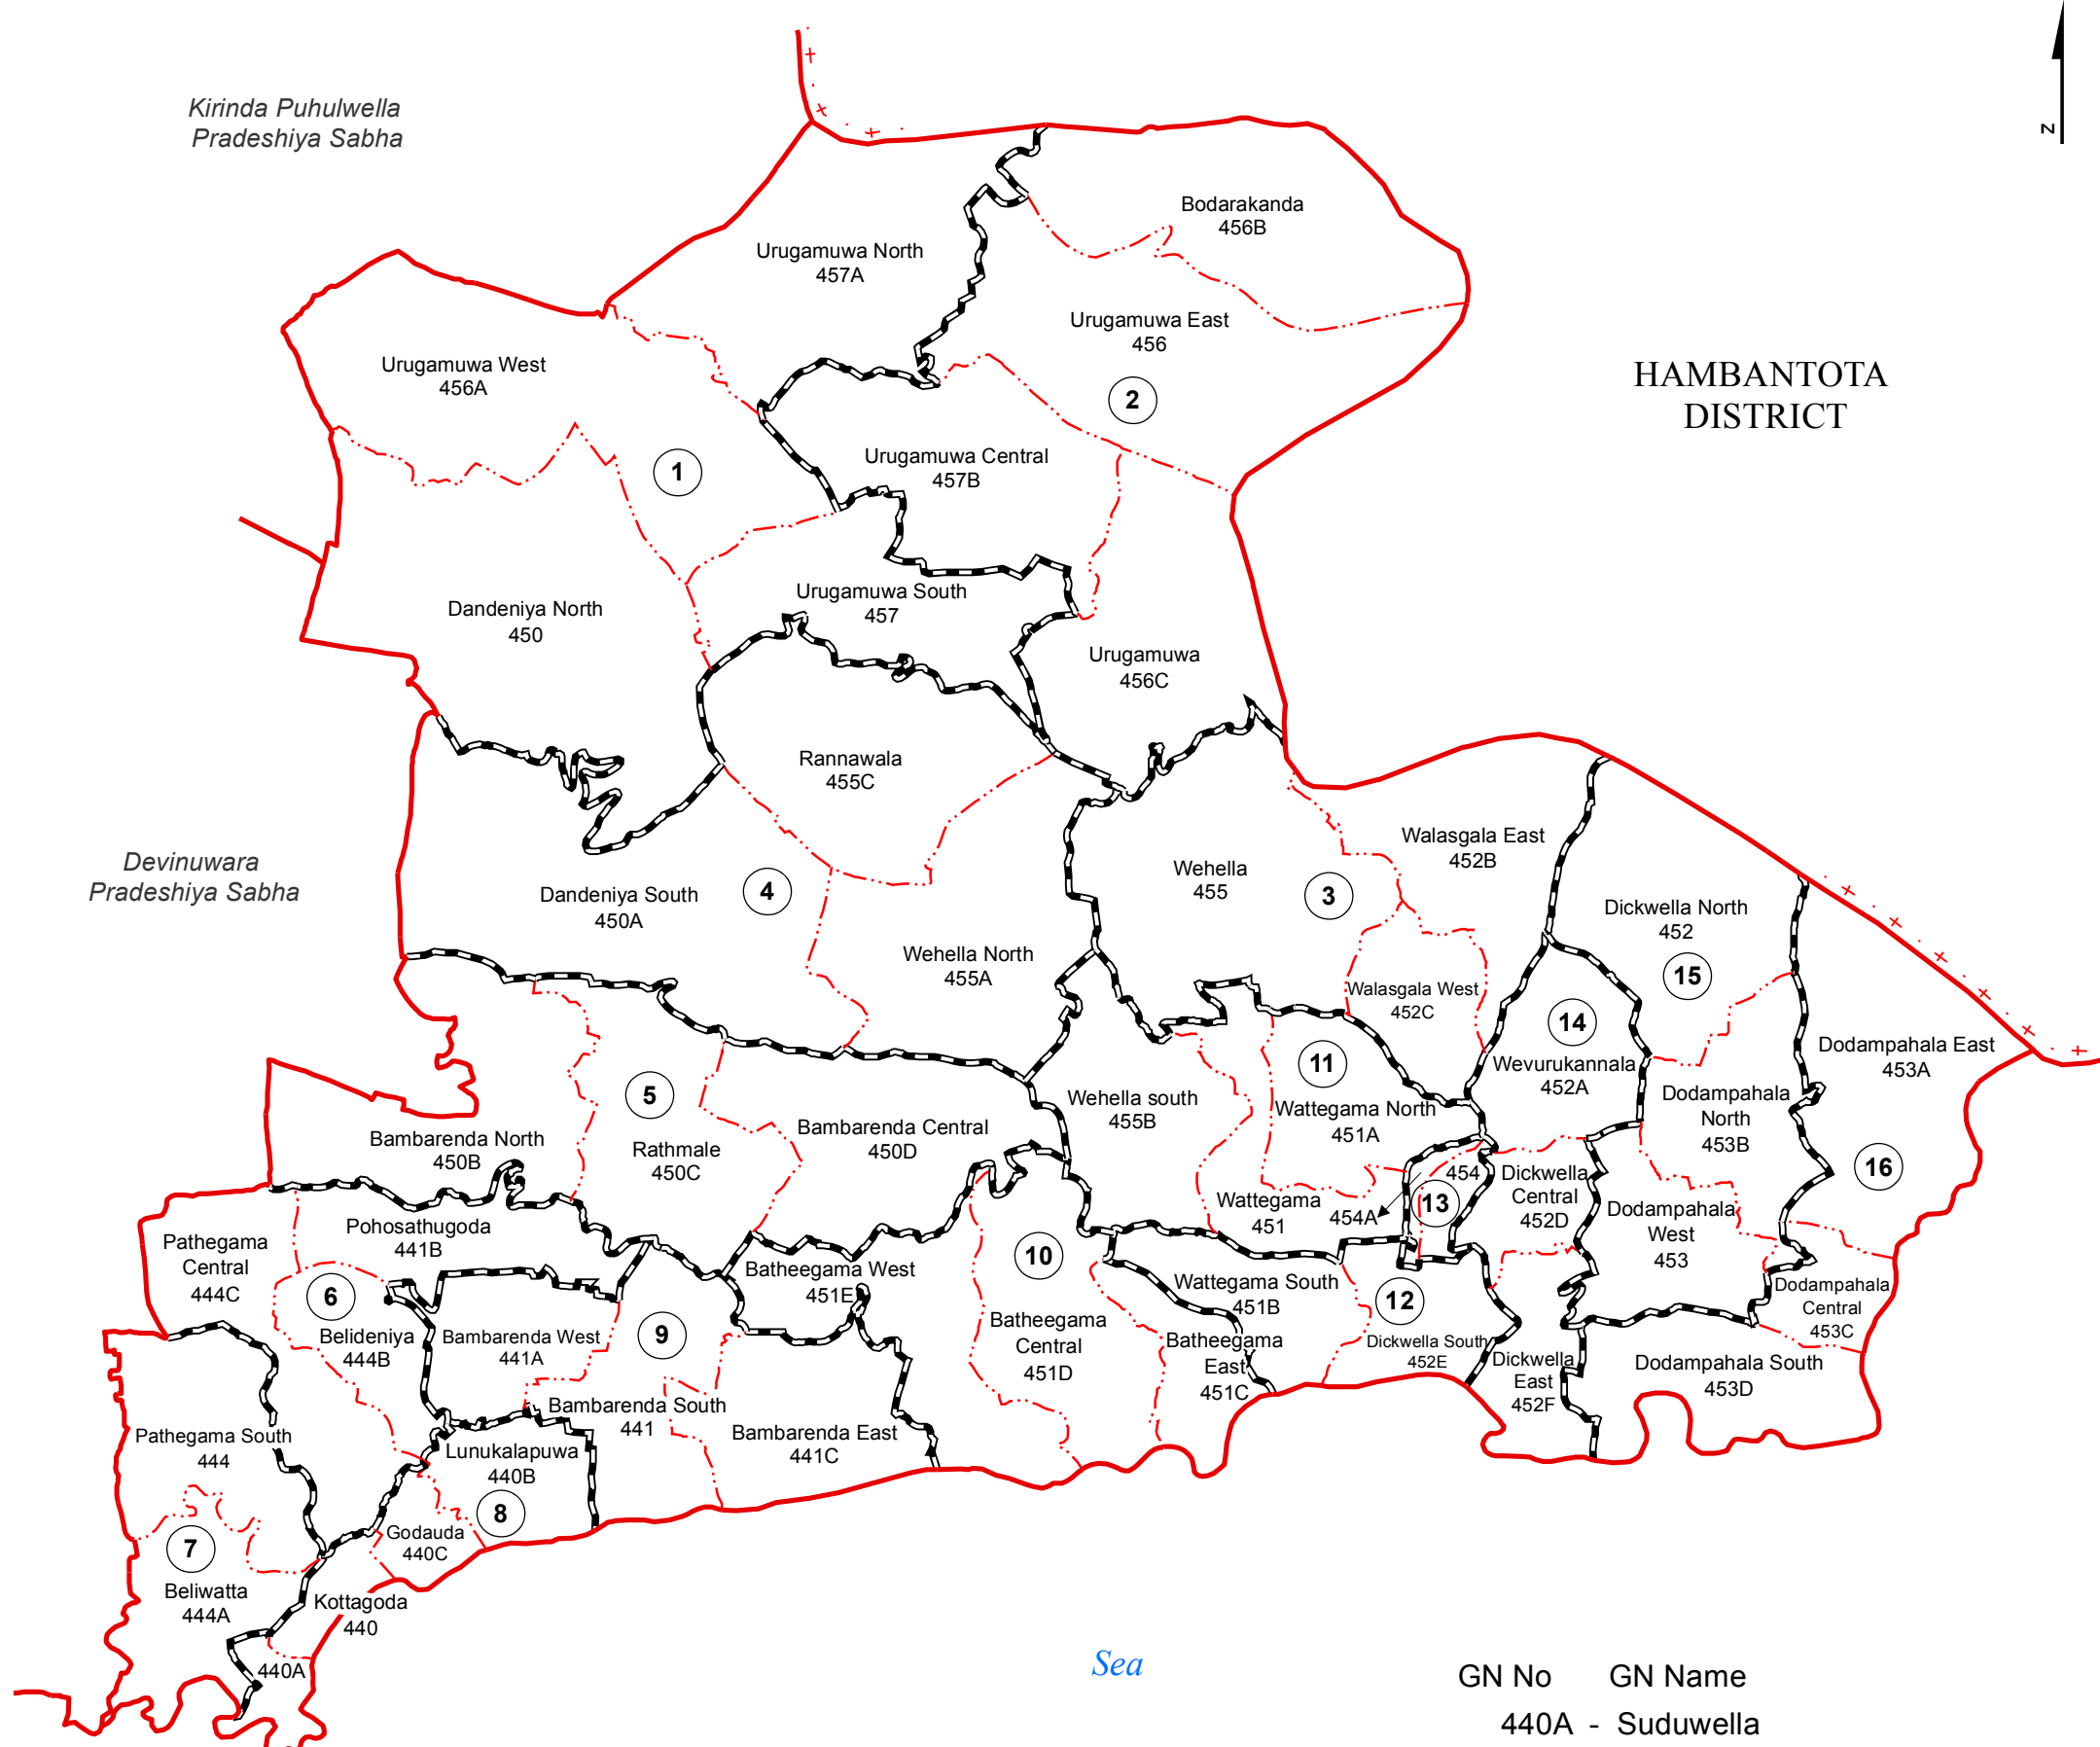

# Ward Map of Dickwella Pradeshiya Sabha - Matara District

Ref. No : NDC / 08 / 15

Dickwella Pradeshiya Sabha

90000

Kirinda Puhulwella Pradeshiya Sabha

Devinuwara Pradeshiya Sabha

HAMBANTOTA DISTRICT

## Dickwella Pradeshiya Sabha

WARD No	WARD Name
1	Dandeniya
2	Urugamuwa
3	Walasgala
4	Dandeniya South
5	Rathmale
6	Belideniya
7	Beliwatta
8	Kottagoda
9	Bambarenda
10	Batheegama
11	Wattegama
12	Dickwella South
13	Yonakapura
14	Wevurukannala
15	Dodampahala West
16	Dodampahala East

### Legend

- + - - - Province Boundary
- . + . + . District Boundary
- . . . . DS Boundary
- . . . . GN Boundary
- - - - - Polling Division Boundary
- — — — PS Boundary
- — — — MC / UC Boundary
- — — — Ward Boundary
- ▨ Multi Member Ward

- GN No GN Name
- 440A - Suduwella
  - 454 - Dickwella Muslim Yonakapura East
  - 454A - Dickwella Muslim Yonakapura West

Scale - 1:40,000

190000

Prepared by Survey Department of Sri Lanka

Data Source:  
National Delimitation Committee for Local Authorities - 2013/2016  
Ministry of Local Government and Provincial Councils