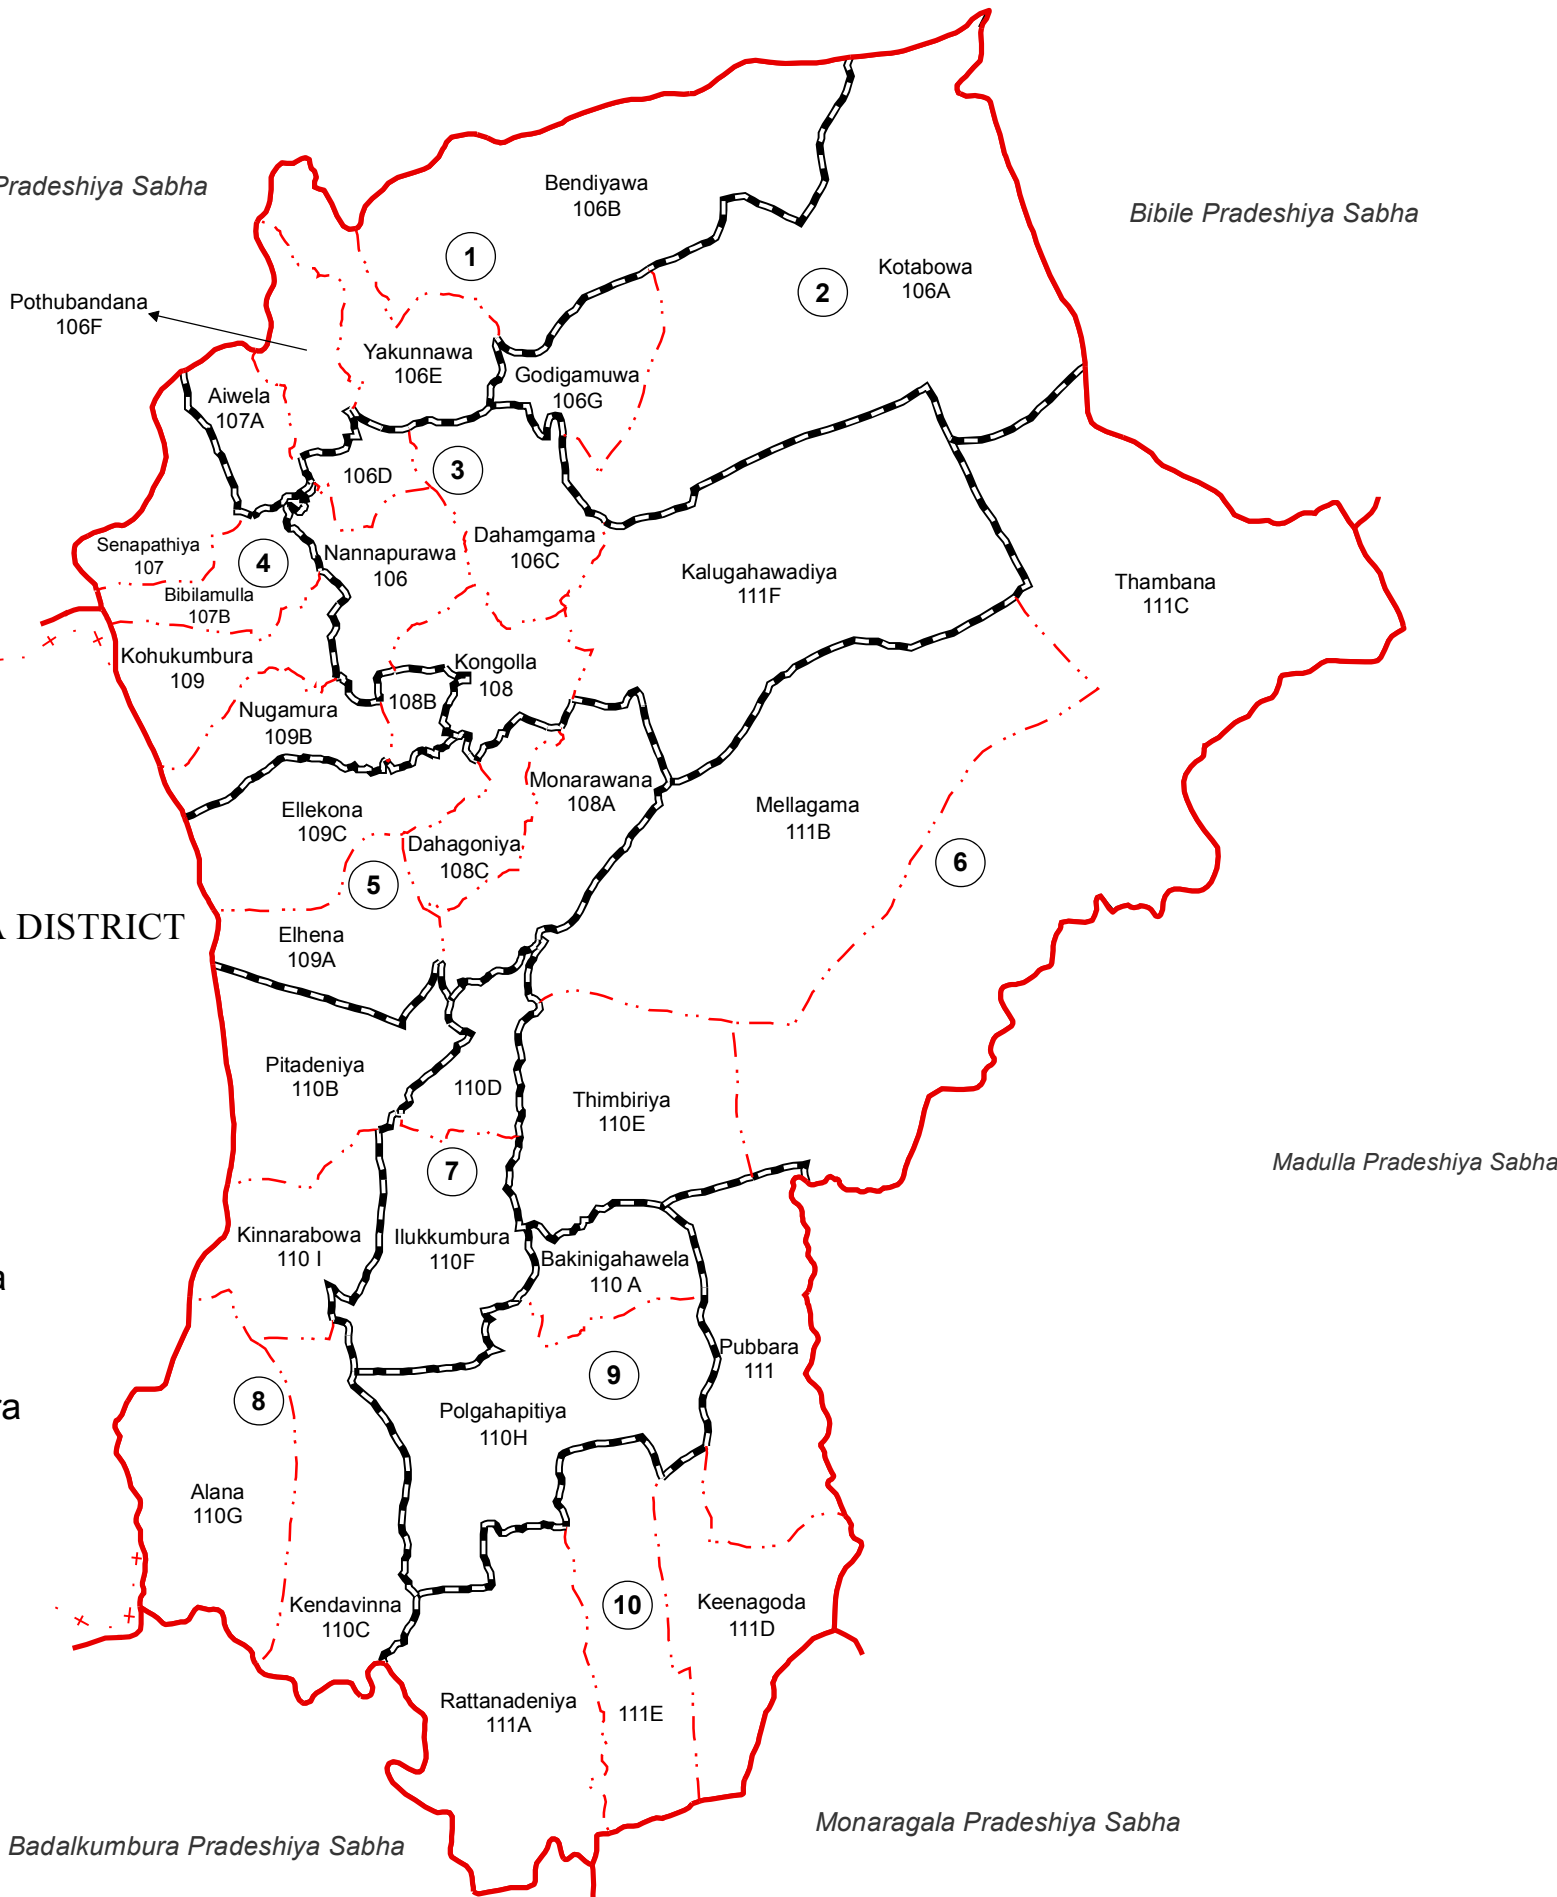

Ward Map of Medagama Pradeshiya Sabha - Monaragala District

Ref. No : NDC / 23 / 02

Medagama Pradeshiya Sabha

Medagama Pradeshiya Sabha

Ward No	Ward Name
1	Pothubandana
2	Kotabowa
3	Nannapurawa
4	Kohukumbura
5	Monarawana
6	Thimbiriya
7	Medagama
8	Kendavinna
9	Bakinigahawela
10	Amunekandura

Legend

- + - - - + Province Boundary
- . + . . . + District Boundary
- . . . - DS Boundary
- - - - - GN Boundary
- - - - - Polling Division Boundary
- - - - - PS Boundary
- - - - - MC / UC Boundary
- - - - - Ward Boundary
- / / / / / Multi Member Ward

Prepared by Survey Department of Sri Lanka

Data Source:
National Delimitation Committee for Local Authorities - 2013 / 2016
Ministry of Local Government and Provincial Councils

215000

200000

BADULLA DISTRICT